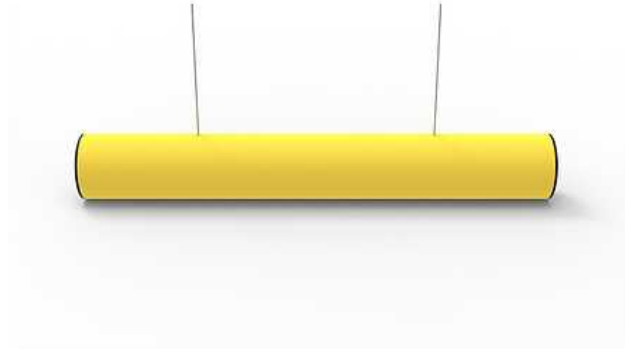

PAPA

The flexible d-flexx height restriction Papa is the optimal solution for marking driveways, gates and other areas with low clearance heights. The robust construction enables long-term use in industry and thus reduces maintenance costs. The eye-catching coloring ensures increased attention. The pre-assembled product is mounted using the suspension device included in the scope of delivery, which can be attached to the ceiling or other components. The fixing material is always included in the delivery.

Width: 140,5 mm

Length: 1000 mm / 1500 mm / 2000 mm

Height: 140,5 mm

FACTS

Material Properties

- Chemical Resistance high - ISO/TR 10358
- Temperature Range -40° up to + 50°
- Recyclability 100%
- Material: Polyethylene

Other

- Color: Yellow / black
- Indoor use: Yes
- Outdoor use: Yes
- Mounting location: Ceiling
- Fixing included: Hanging wire, length 2000 mm

COMBINE WITH

ECHO

JULIET

DELTA 4 BEAM

DELTA COLUMN

CHARLIE