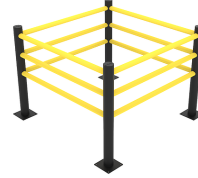

PAPA

The flexible d-flexx height restriction Papa is the optimal solution for marking driveways, gates and other areas with low clearance heights. The robust construction enables long-term use in industry and thus reduces maintenance costs. The eye-catching coloring ensures increased attention. The pre-assembled product is mounted using the suspension device included in the scope of delivery, which can be attached to the ceiling or other components. The fixing material is always included in the delivery.

Other

- Color: Yellow / black
- Indoor use: Yes
- Outdoor use: Yes
- Mounting location: Ceiling
- Fixing included: Hanging wire, length 2000 mm

COMBINE WITH

ECHO

JULIET

DELTA 4 BEAM

DELTA COLUMN

CHARLIE