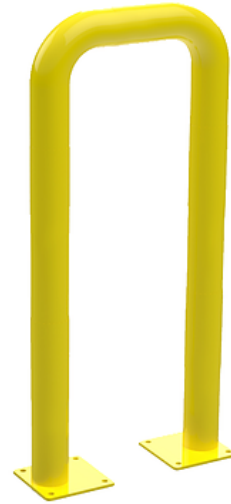

# COLUMN PROTECTOR

The column protector helps to decrease impact damage from fork trucks/vehicles to the pillars in warehouses and parking houses. The Yellow colour increases the visibility to prevent damage on exposed columns.

Height: 1100 mm

Length: 500 mm / 1100 mm

Colour: Yellow RAL 1021

---