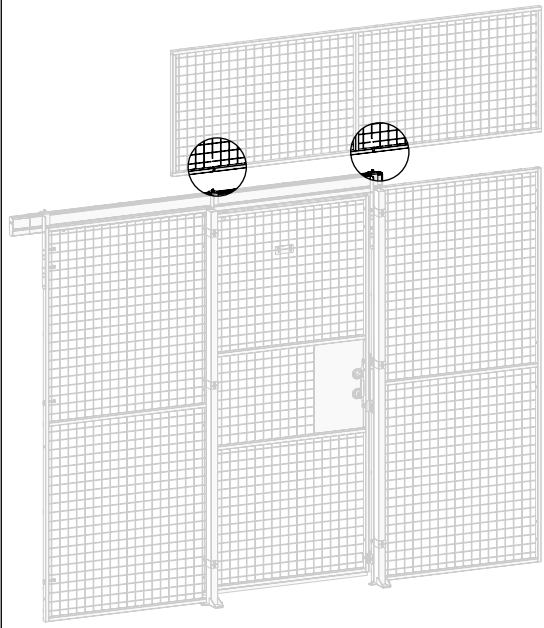

Sliding door with horizontal top panels

10mm