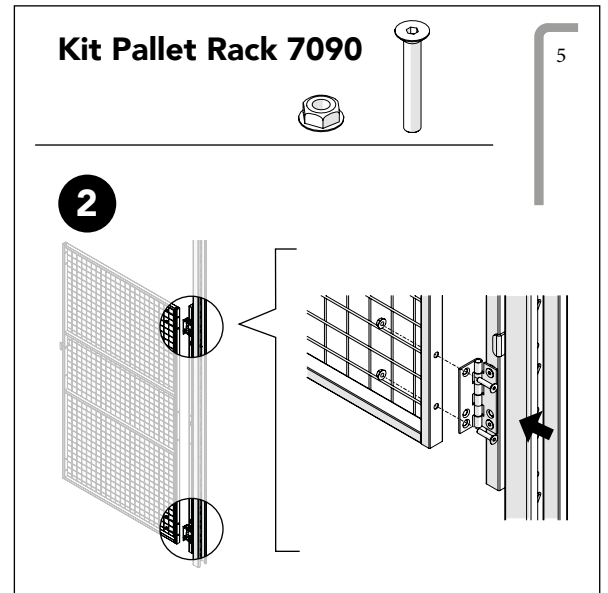

Kit 7090

Hinged Door

- + Kit 300
- + Kit 405
- + Kit 7730
- + Kit 7740
- + Kit 7750
- + Kit 7760
- + Kit 7800
- + Kit 7810
- + Kit 7820
- + Kit 7830
- + Kit 7880
- + Kit 7890
- + Kit 7900

Sliding Door Single Rail

- + Kit 6500
- + Kit 6530
- + Kit 7600
- + Kit 7610
- + Kit 7620
- + Kit 7630
- + Kit 7640
- + Kit 7650
- + Kit 7660
- + Kit 7670
- + Kit 7680

Sliding Door Double Rail

- + Kit 382
- + Kit 6540
- + Kit 7600
- + Kit 7610
- + Kit 7630
- + Kit 7690
- + Kit 7700
- + Kit 7710
- + Kit 7720
- + Kit 7670
- + Kit 7680

Kit Pallet Rack 7090

Hinged Door

Art no: 887545729ver. 03

Sliding Door Single Rail

Kit Pallet Rack 7090 + Door Kit

2

Kit Pallet Rack 7090 + Door Kit

3