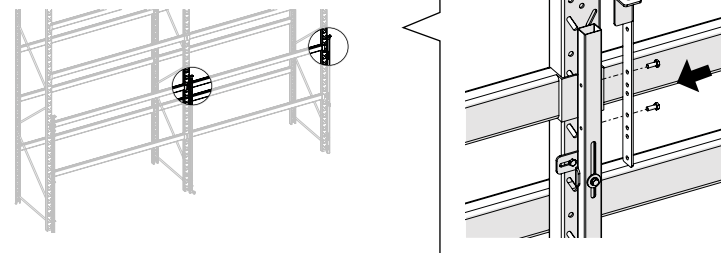

Kit Pallet Rack 7090 + Door Kit

1