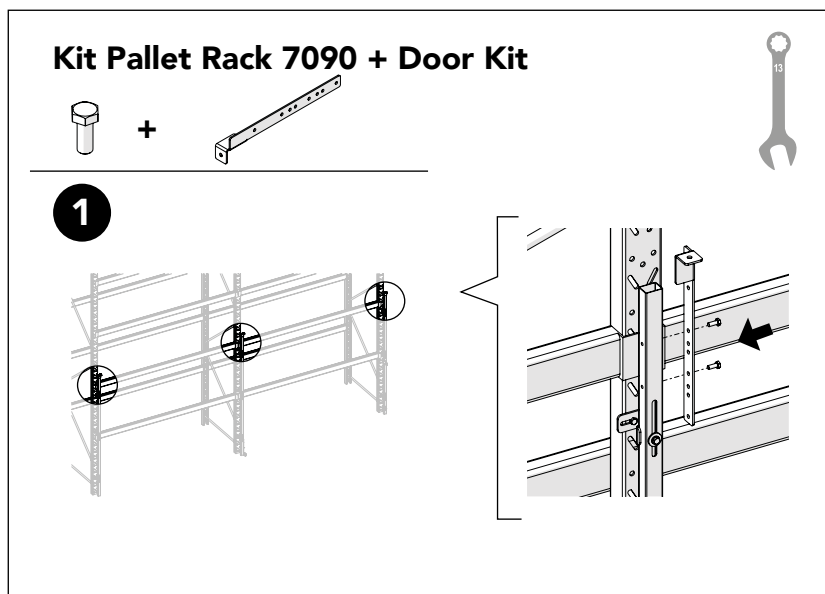

Kit Pallet Rack 7090

Hinged Door

Art no: 887545729ver. 03

Sliding Door Single Rail

Kit Pallet Rack 7090 + Door Kit

2

Kit Pallet Rack 7090 + Door Kit

3