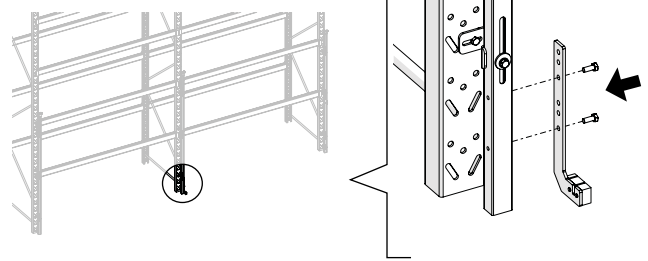

Kit Pallet Rack 7090

Hinged Door

Art no: 887545729ver. 03

Sliding Door Single Rail

Kit Pallet Rack 7090 + Door Kit

2

Kit Pallet Rack 7090 + Door Kit

3