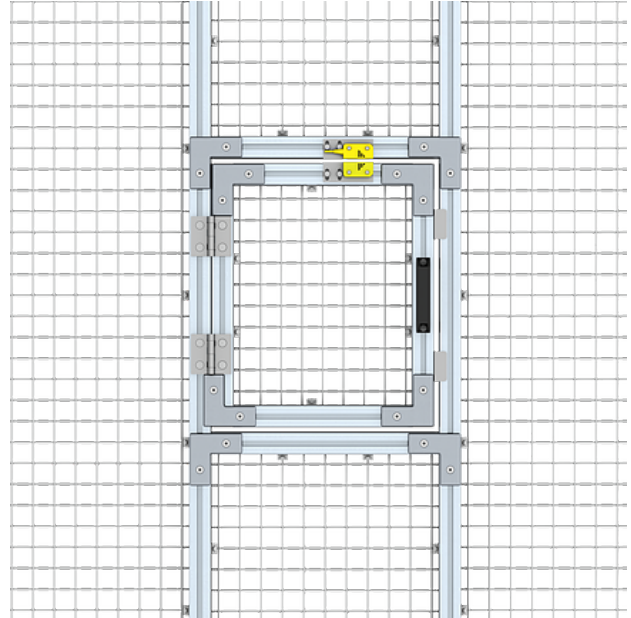

BRACKET FOR SWITCHES

You can order special fittings for the ABB switches Mkey 5, Mkey 8 and Mkey 9 fitting to both sliding or hinged doors. The brackets are made of stainless steel. There is also a mounting plate available for the Adam & Eva (Eden) proximity switch that will fit on a hinged door or hatch.

FACTS

ART. NO	COMPONENTS
15600001	Bracket Sense7/JSNY7 Alu (D4E 2TLA040033R1800)
15600002	Bracket Non-Contact Slid (D4G 2TLA040033R3300)
15600003	Bracket Eden (D4H 2TLA040033R3600)
15600004	Bracket MKey5 Hinged (D29A 2TLA040033R6000)
15600005	Bracket MKey5 sliding (D29B 2TLA040033R6100)
15600006	Bracket Mkey 8&9 Hinged (D29C 2TLA040033R6200)
15600007	Bracket Mkey 8&9 Sliding (D29D 2TLA040033R6300)
15600008	Spacer Flexible Mkey (D29E 2TLA040033R6400)