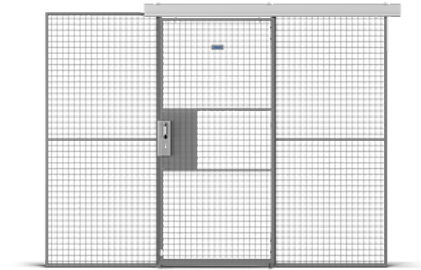

SINGLE SLIDING DOOR

Our Partitioning single sliding doors are available both with our door leaf panels or made from our wall panels. Standard door widths with door leaf panels are from 980 mm to 2940 mm and standard door widths with wall panels are from 800 mm to 3000 mm. Opening heights are from 2200 mm to 6600 mm. The runners above the door slide in a single-track aluminium top rail and a guide rail beneath the door steer it firmly in the right direction. Lock options are padlock, euro cylinder, assa cylinder, electric strike and electromagnet.

FACTS

ART. NO	COMPONENTS	
36906500	Kit 6500 MHL UX P	Sliding door
36907600	Kit 7600 MHL UX AC	Slidedoor
36907610	Kit 7610 MHL UX EC	Slidedoor
36907630	Kit 7630 MHL UX EC Schön.	Slidedoor
36907640	Kit 7640 MHL UX AC	Acc. Slidedoor
36907650	Kit 7650 MHL UX EC	Acc. Slidedoor

ACCESSORIES

SECURE FASTENERS

POWER DOOR

COMBINE WITH

POST 60X40 WP

POST 80X80 WP
NEW

PANEL UX450
PARTITIONING
SYSTEM

PANEL UR350
PARTITIONING
SYSTEM