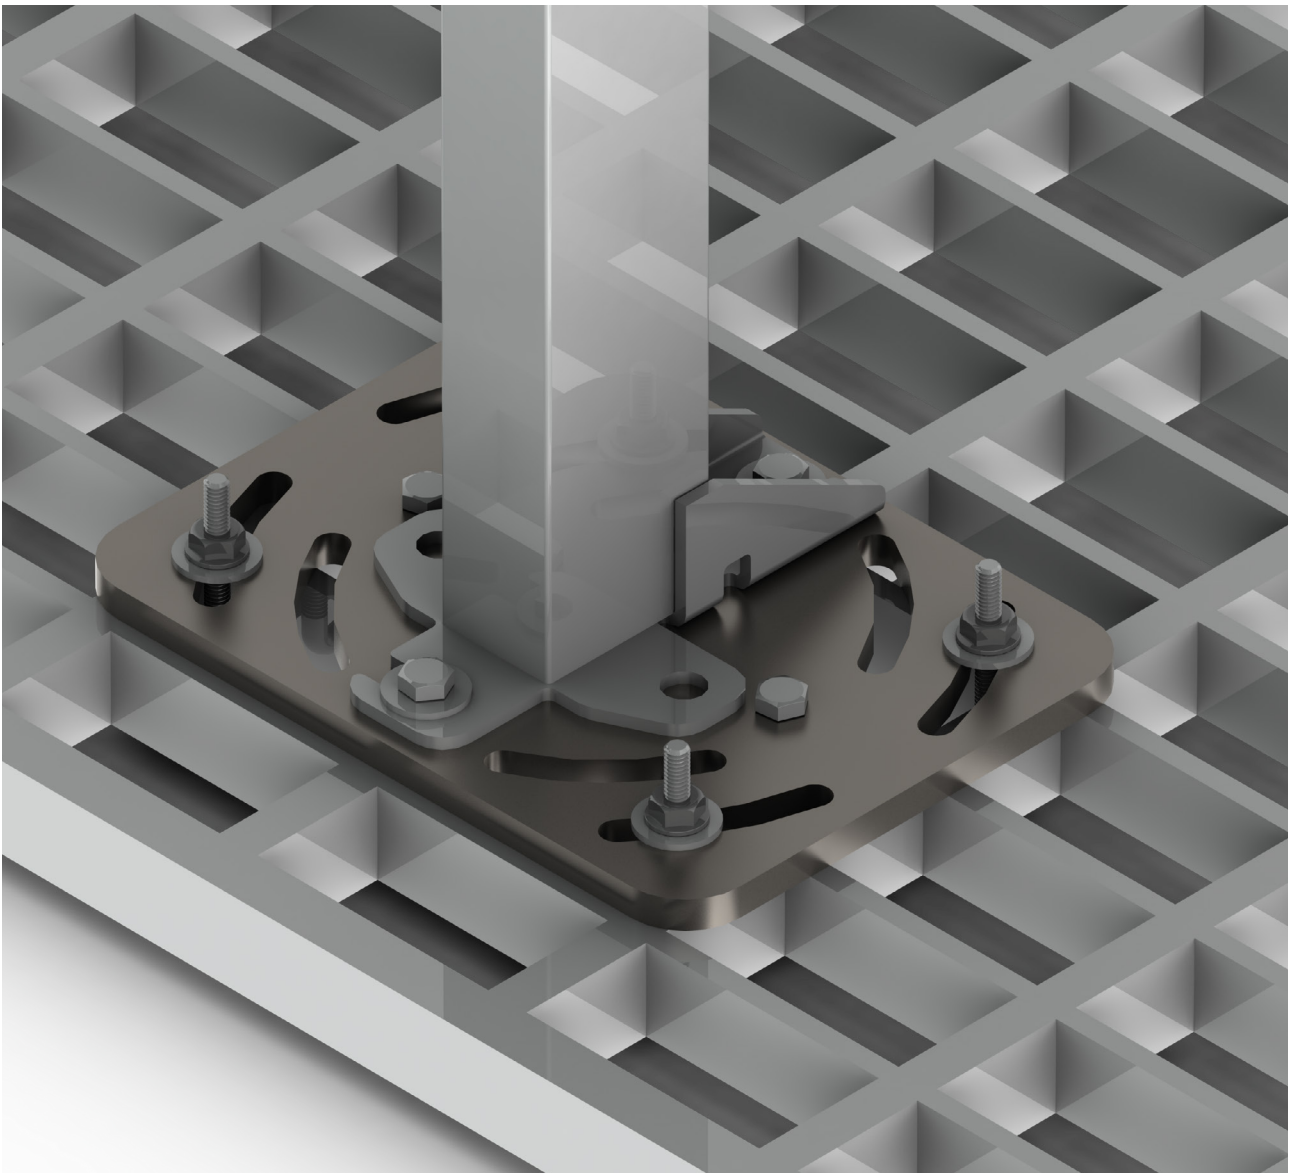

ASSEMBLY INSTRUCTION
– JUST FOLLOW ME

FIXING PLATE 60x40 POST

89045267

Fixing plate 60x40 Post

Art no: 88755471 ver. 001

Kit M8 J-Hook HdG

1

13mm

Kit fasteners fixing plate

2

13mm

Kit fasteners fixing plate

3

13mm