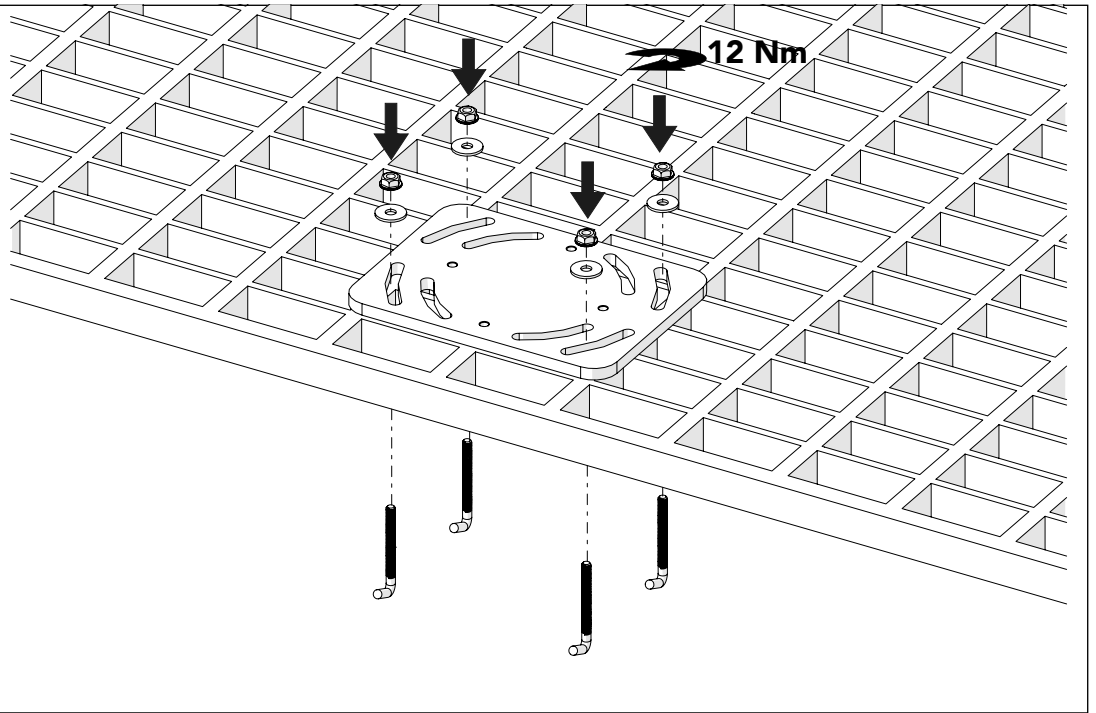

ASSEMBLY INSTRUCTION
– JUST FOLLOW ME

FIXING PLATE 60x40 POST

89045267

Fixing plate 60x40 Post

Art no: 88755471 ver. 001

Kit M8 J-Hook HdG

1

13mm

Kit fasteners fixing plate

2

13mm

Kit fasteners fixing plate

3

13mm