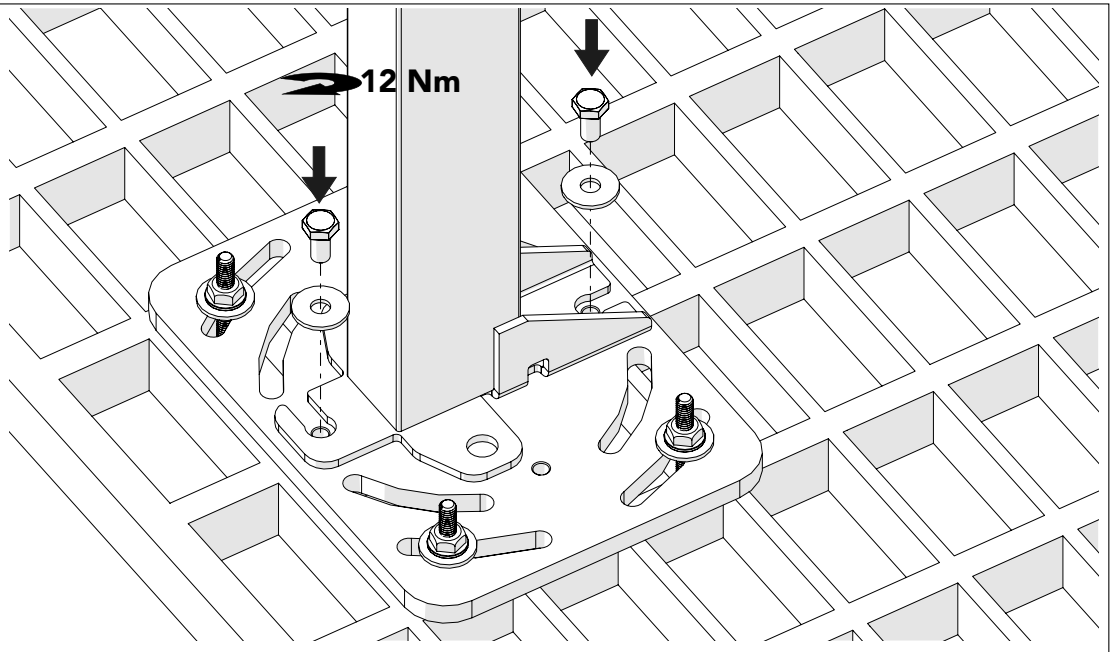

ASSEMBLY INSTRUCTION
– JUST FOLLOW ME

FIXING PLATE 60x40 POST

89045267

Fixing plate 60x40 Post

Art no: 88755471 ver. 001

Kit M8 J-Hook HdG

1

13mm

Kit fasteners fixing plate

2

13mm

Kit fasteners fixing plate

3

13mm