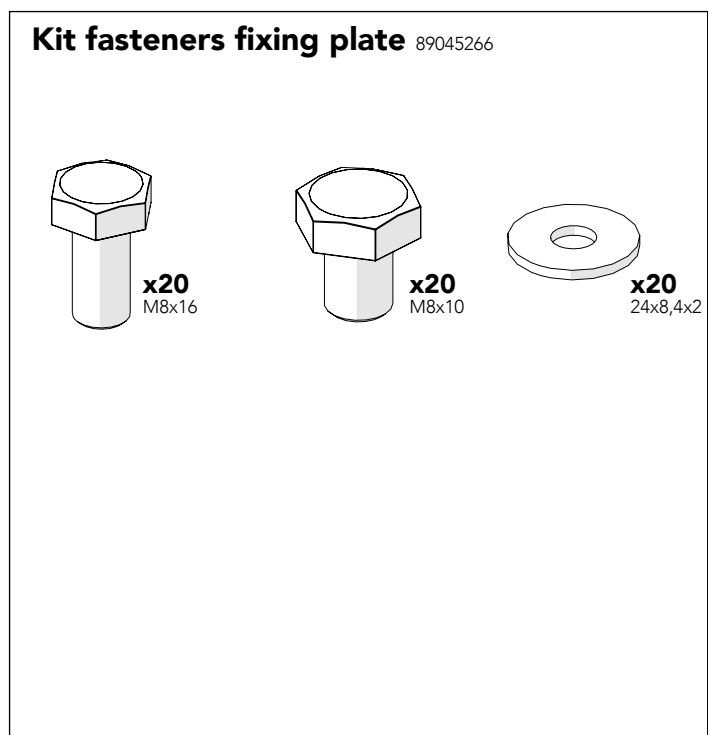

ASSEMBLY INSTRUCTION
– JUST FOLLOW ME

FIXING PLATE 60x40 POST

89045267

Fixing plate 60x40 Post

Art no: 88755471 ver. 001

Kit M8 J-Hook HdG

1

13mm

Kit fasteners fixing plate

2

13mm

Kit fasteners fixing plate

3

13mm