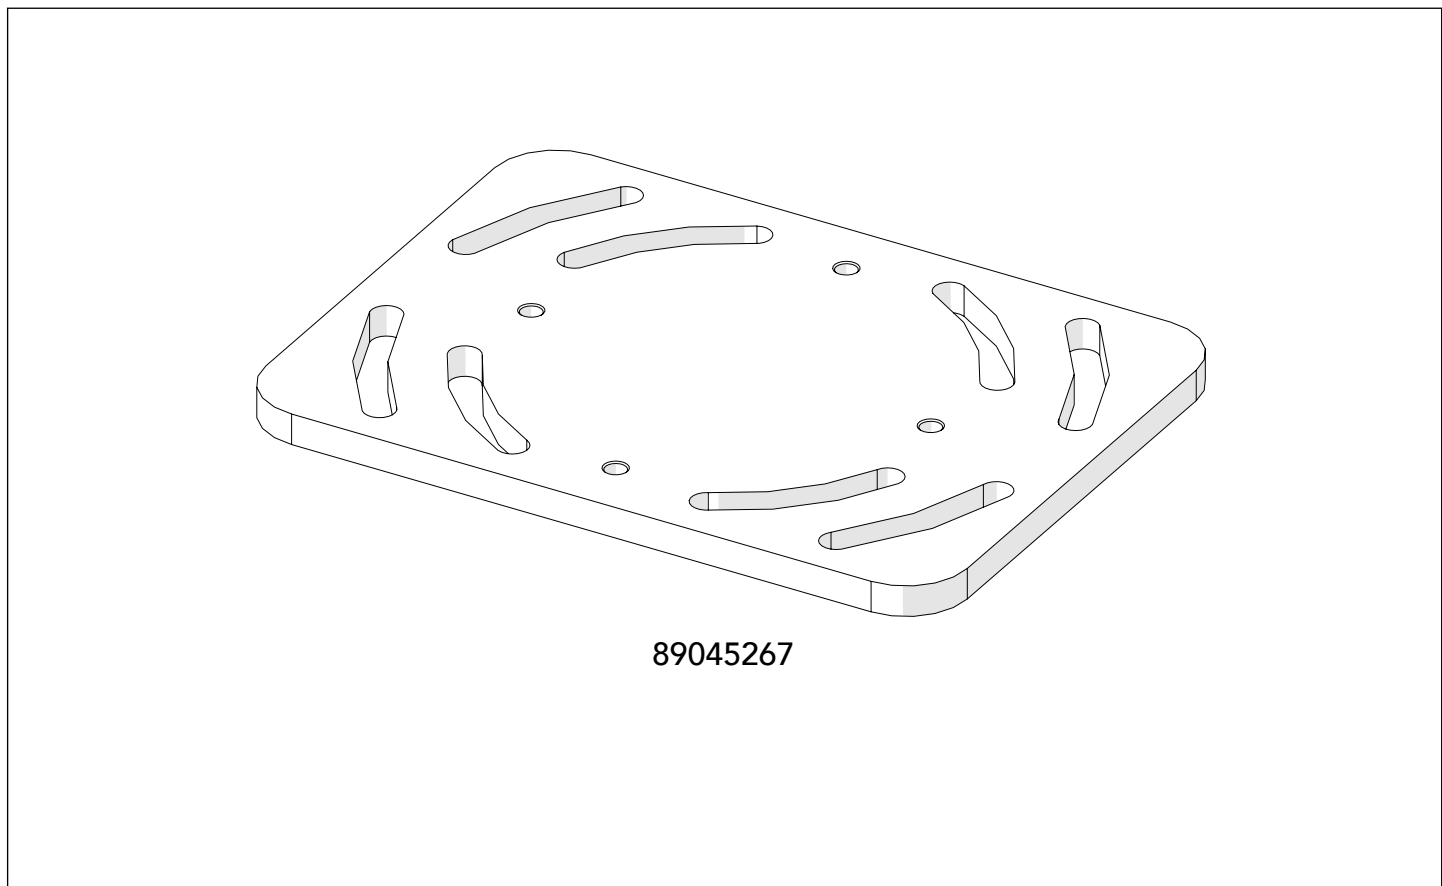

ASSEMBLY INSTRUCTION
– JUST FOLLOW ME

FIXING PLATE 60x40 POST

89045267

Fixing plate 60x40 Post

Art no: 88755471 ver. 001

Kit M8 J-Hook HdG

1

13mm

Kit fasteners fixing plate

2

13mm

Kit fasteners fixing plate

3

13mm