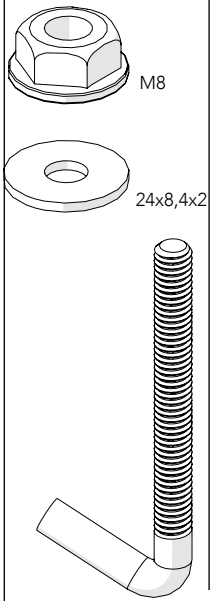

ASSEMBLY INSTRUCTION
– JUST FOLLOW ME

FIXING PLATE 60x40 POST

89045267

Fixing plate 60x40 Post

Art no: 88755471 ver. 001

Kit M8 J-Hook HdG

1

13mm

Kit fasteners fixing plate

2

13mm

Kit fasteners fixing plate

3

13mm