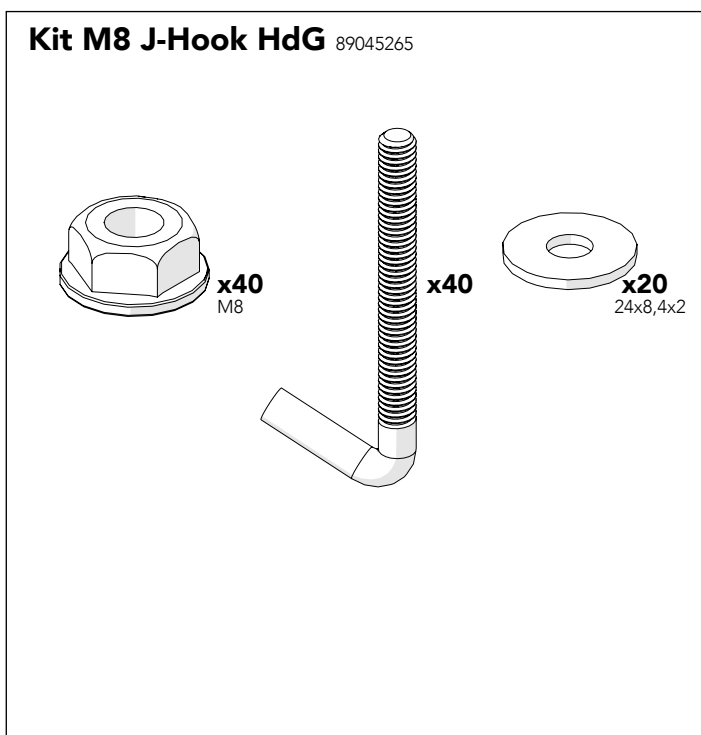

ASSEMBLY INSTRUCTION
– JUST FOLLOW ME

FIXING PLATE 60x40 POST

89045267

Fixing plate 60x40 Post

Art no: 88755471 ver. 001

Kit M8 J-Hook HdG

1

13mm

Kit fasteners fixing plate

2

13mm

Kit fasteners fixing plate

3

13mm