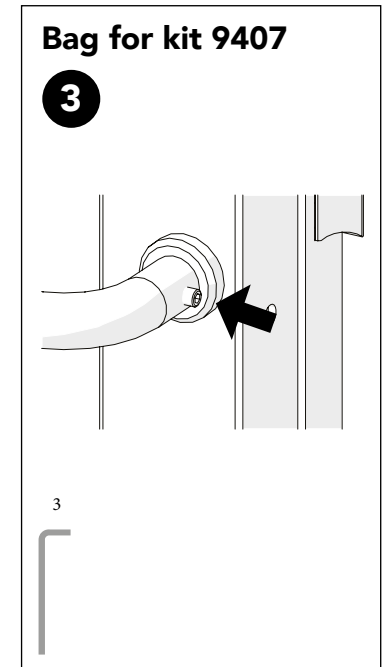

ASSEMBLY INSTRUCTION
- JUST FOLLOW ME

BELT CONVEYOR LOCK

KIT 36909407

Art no. 88759407 ver. 001

Kit Belt Conveyor Lock

Art no: 8879407 Ver. 001

Art no: 88759407 Ver. 001