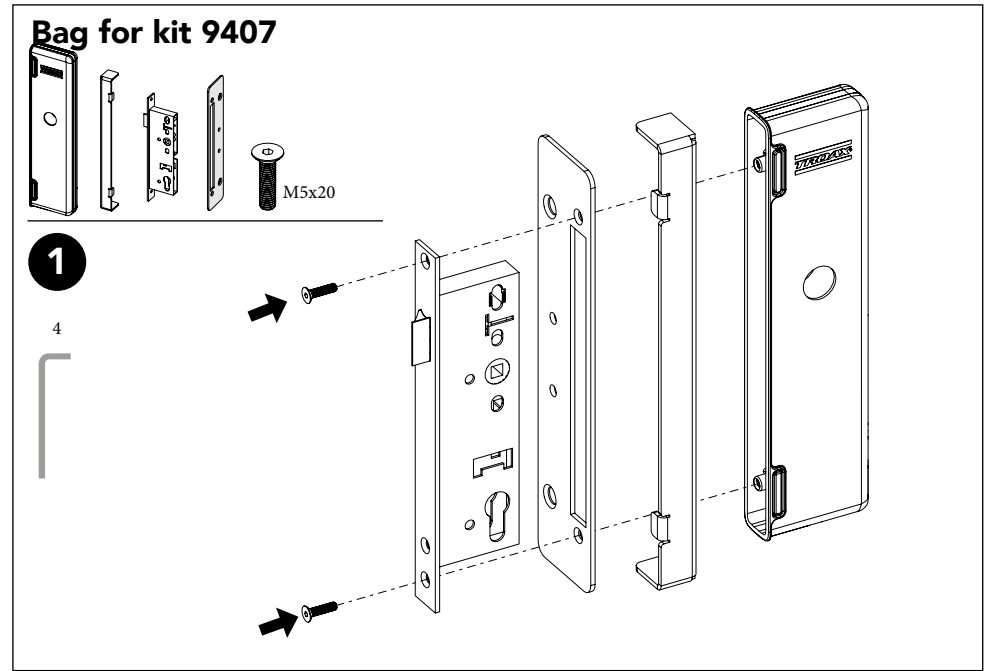

ASSEMBLY INSTRUCTION
- JUST FOLLOW ME

BELT CONVEYOR LOCK

KIT 36909407

Art no. 88759407 ver. 001

Kit Belt Conveyor Lock

Art no: 8879407 Ver. 001

Art no: 88759407 Ver. 001