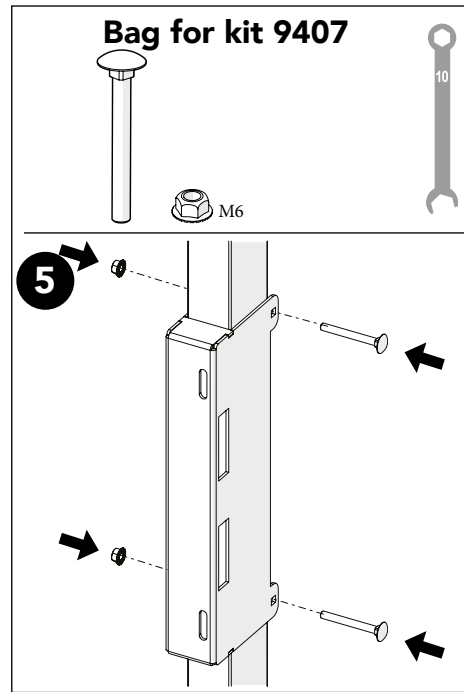

ASSEMBLY INSTRUCTION
- JUST FOLLOW ME

BELT CONVEYOR LOCK

KIT 36909407

Art no. 88759407 ver. 001

Kit Belt Conveyor Lock

Art no: 8879407 Ver. 001

Art no: 88759407 Ver. 001