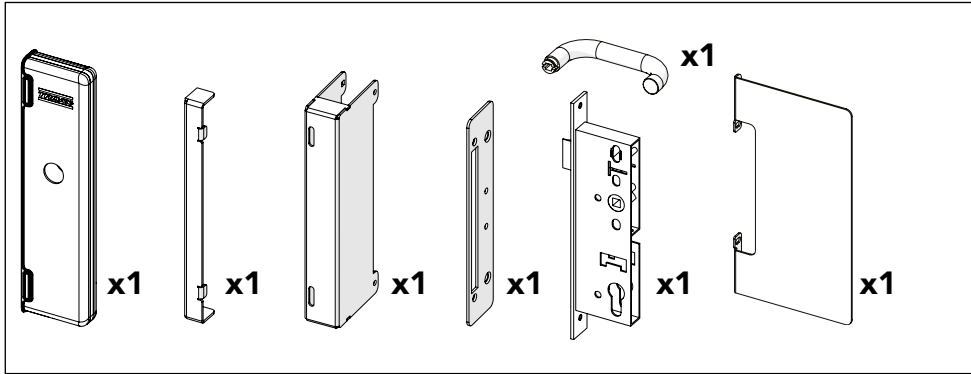

ASSEMBLY INSTRUCTION
- JUST FOLLOW ME

BELT CONVEYOR LOCK

KIT 36909407

Art no. 88759407 ver. 001

Kit Belt Conveyor Lock

Art no: 8879407 Ver. 001

Art no: 88759407 Ver. 001