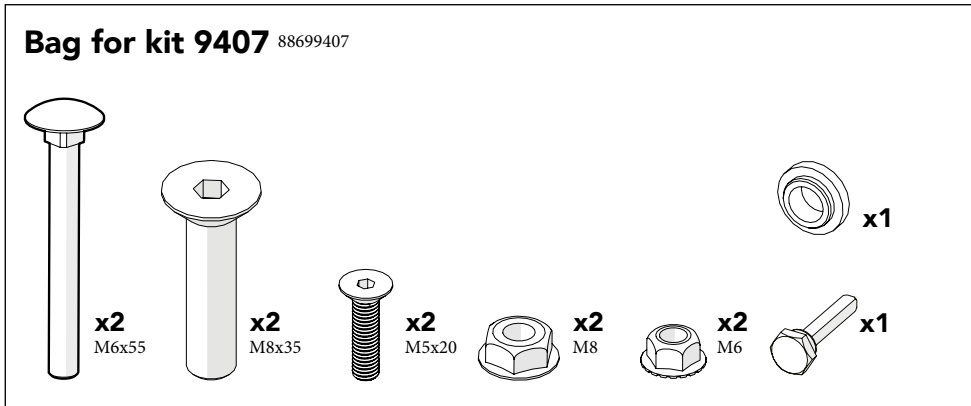

ASSEMBLY INSTRUCTION
- JUST FOLLOW ME

BELT CONVEYOR LOCK

KIT 36909407

Art no. 88759407 ver. 001

Kit Belt Conveyor Lock

Art no: 8879407 Ver. 001

Art no: 88759407 Ver. 001