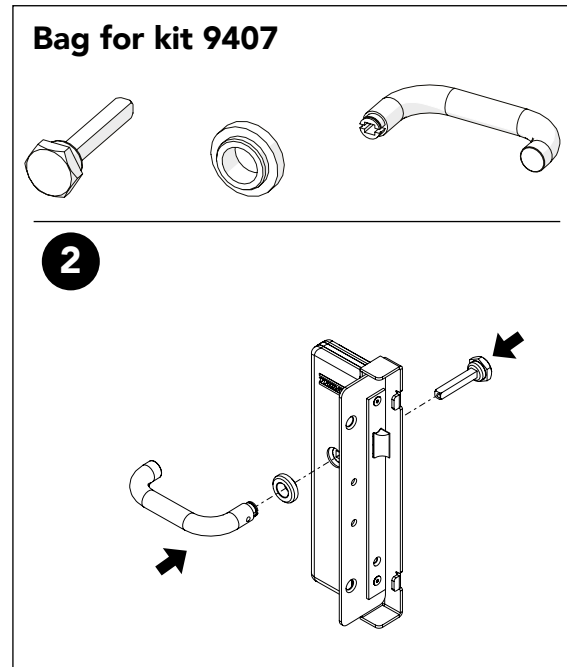

ASSEMBLY INSTRUCTION
- JUST FOLLOW ME

BELT CONVEYOR LOCK

KIT 36909407

Art no. 88759407 ver. 001

Kit Belt Conveyor Lock

Art no: 8879407 Ver. 001

Art no: 88759407 Ver. 001