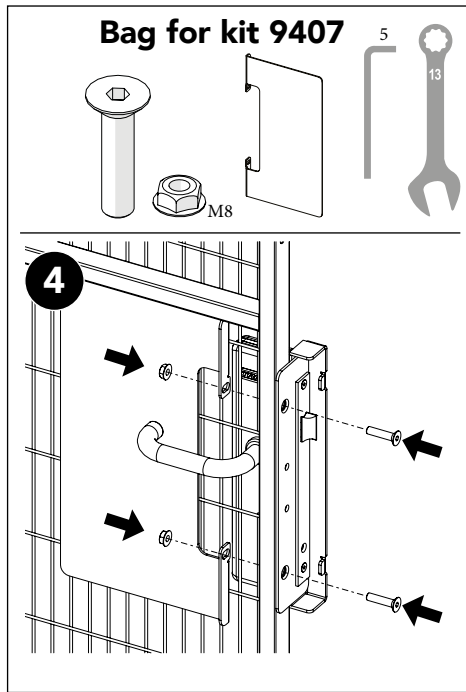

ASSEMBLY INSTRUCTION
- JUST FOLLOW ME

BELT CONVEYOR LOCK

KIT 36909407

Art no. 88759407 ver. 001

Kit Belt Conveyor Lock

Art no: 8879407 Ver. 001

Art no: 88759407 Ver. 001