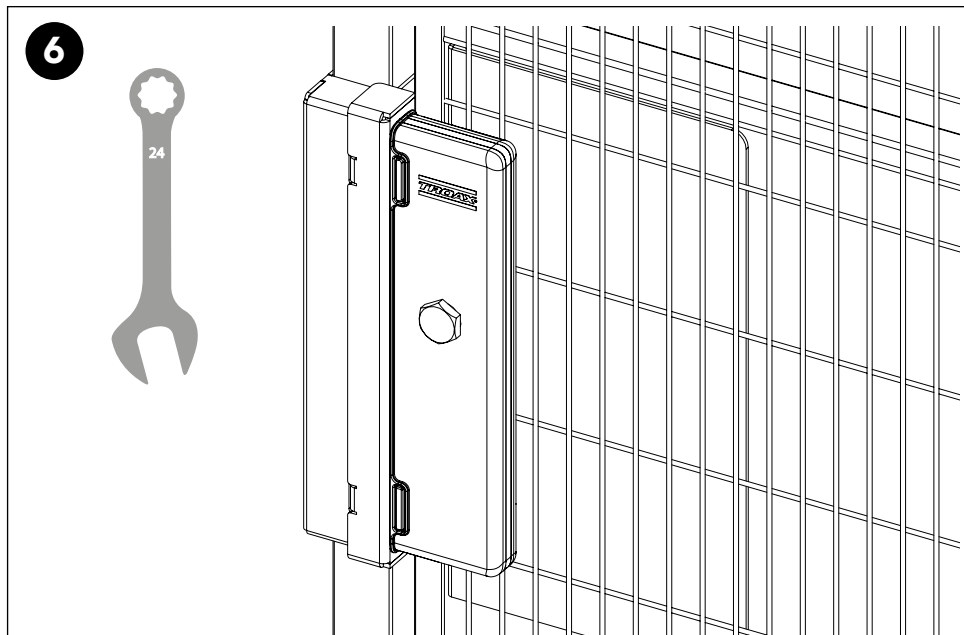

ASSEMBLY INSTRUCTION
- JUST FOLLOW ME

BELT CONVEYOR LOCK

KIT 36909407

Art no. 88759407 ver. 001

Kit Belt Conveyor Lock

Art no: 8879407 Ver. 001

Art no: 88759407 Ver. 001