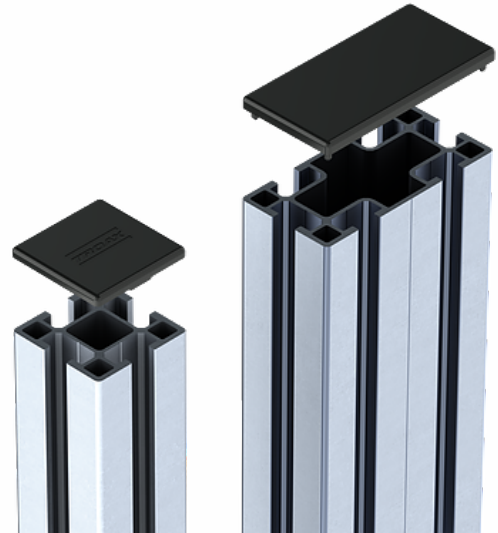

ACCESSORIES

There are a number of accessories to complete the system; top caps in grey and yellow colour, cover strips that will fit in the aluminium profiles, cable ducts and cable tie holders that will give your installation the final touch.

FACTS

ART. NO	COMPONENTS
15800001	Top Cap A44A Grey (L1B 2TLA040034R0300)
15800002	Top Cap A44A Yellow (L1A 2TLA040034R0000)
15800003	Top Cap A4488A Yellow (L4A 2TLA040034R0400)
15800004	Top Cap A4488A Grey (L4B 2TLA040034R0500)
15800020	Cable Tie Holder Kit (X1 2TLA040033R4300)
15800021	Cable duct 44x25 2000mm (A25A 2TLA040037R1300)
15800022	Cable duct 44x60 2000mm (A60A 2TLA040037R1500)
15800023	Cable duct 88x68 2000mm (A88 2000m 2TLA040037R3300)
15800025	Cover Strip Yellow 2000mm (T3A 2TLA040037R3100)
15800026	Cover Strip Grey 2000mm (T3B 2TLA040037R3200)
15800027	List for Laminated glass (G3 2TLA041930R0600)
15800028	Cell.rubber 20x25mm cut JSM G2 2TLA040038R0600
15800029	Yellow coverstrip 40mm JSM T2A 2TLA040037R1900
15890012	Screw Cable Ducting M5x12 (S5B 2TLA041039R0100)
15903040	profile soundP 6000 mm 2TLA042021R8100