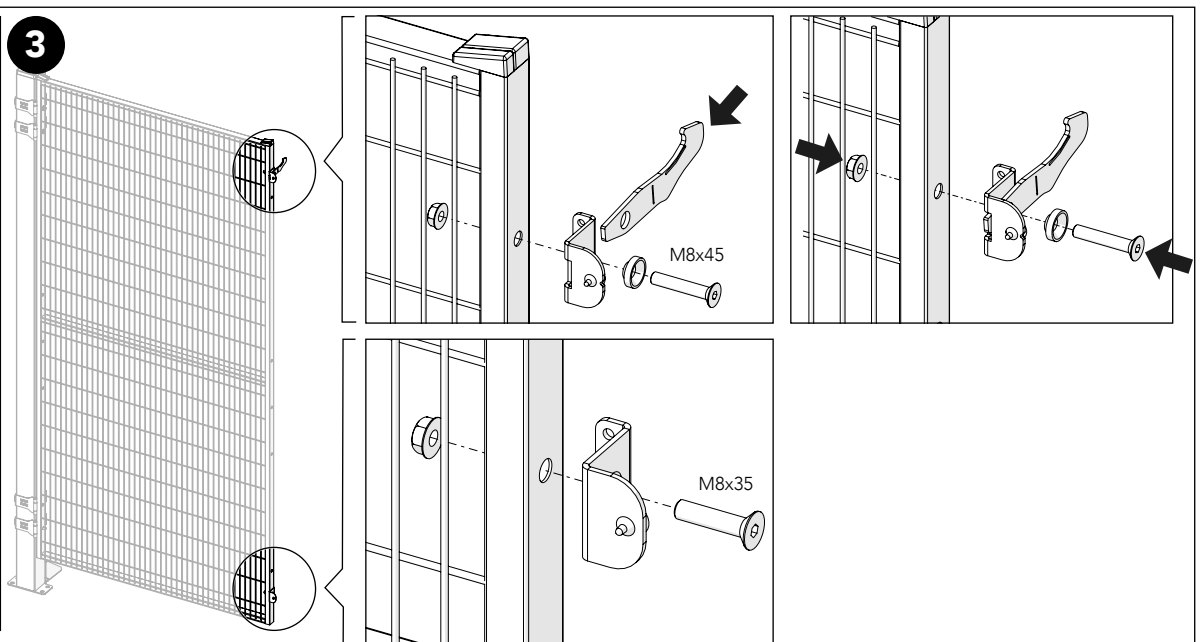

Kit Strong Fix Hinged Door/ Kit Strong Fix Secure

3