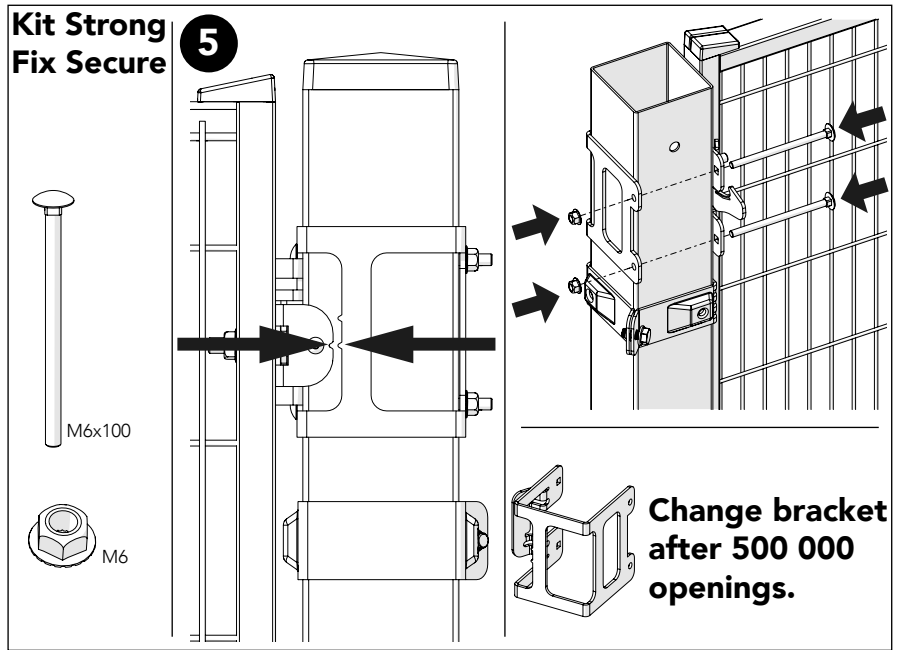

Art no: 88754660 ver. 001