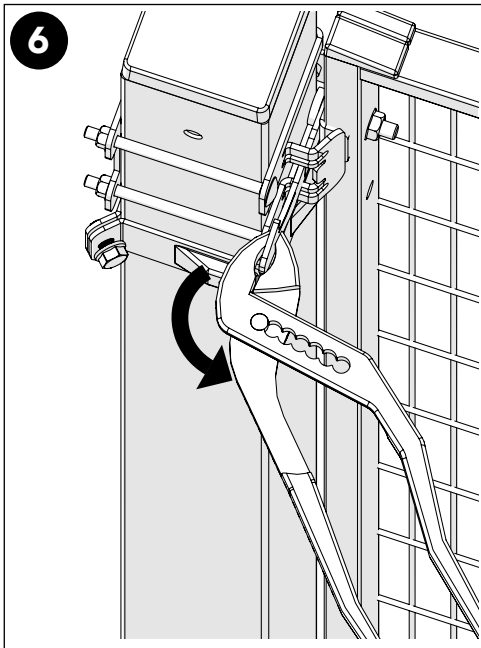

Art no: 88754660 ver. 001