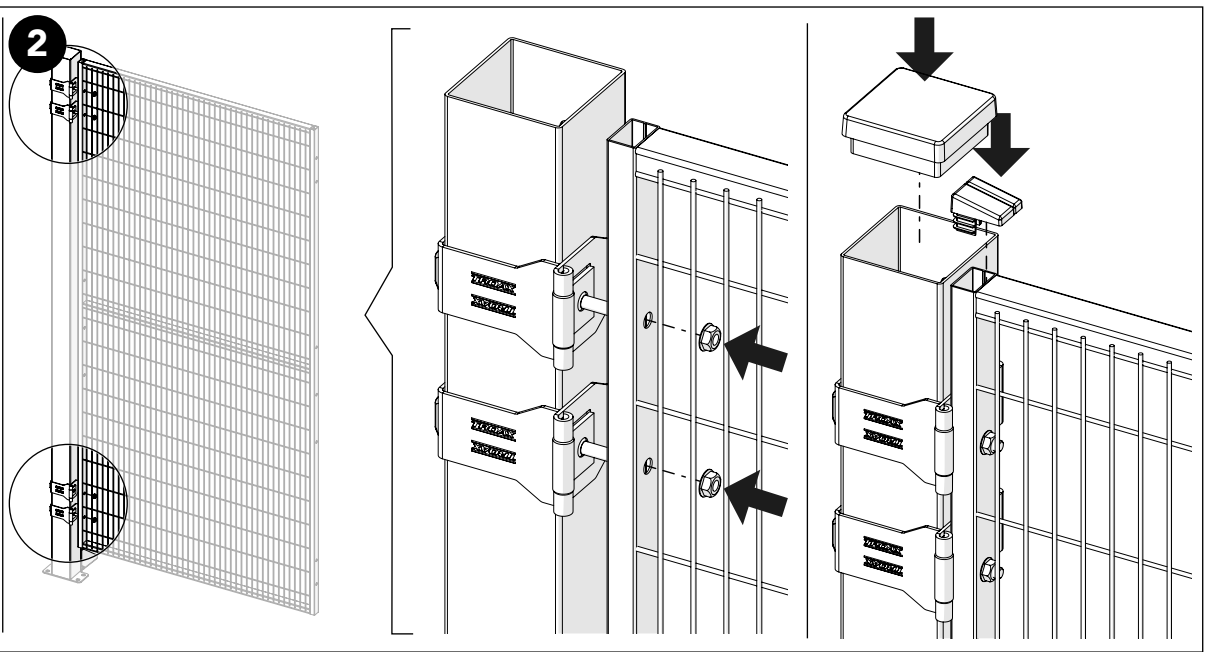

M8x35    M8

**Kit Strong Fix Hinged Door/ Kit Strong Fix Secure**

**1**

**Kit Strong Fix Hinged Door/ Kit Strong Fix Secure**

**2**

Art no: 89754660 ver: 001

**Kit Strong Fix Hinged Door/ Kit Strong Fix Secure**