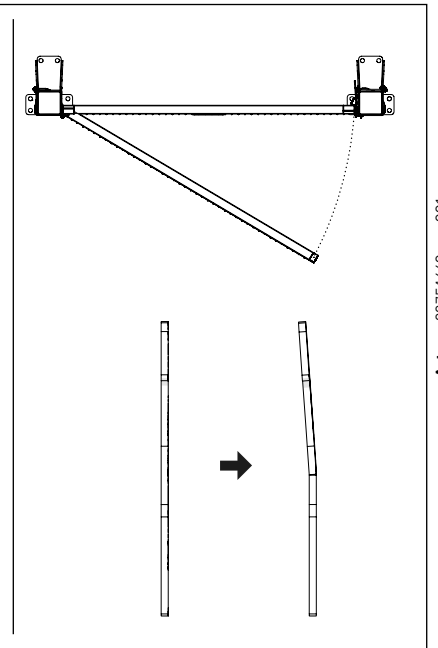

Art no: 88754660 ver. 001