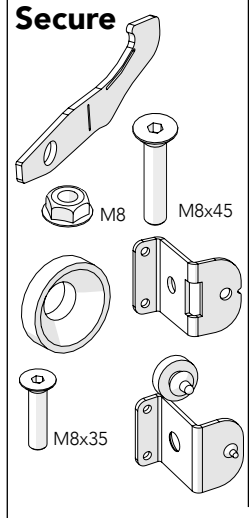

Kit Strong Fix Hinged Door/ Kit Strong Fix Secure

3