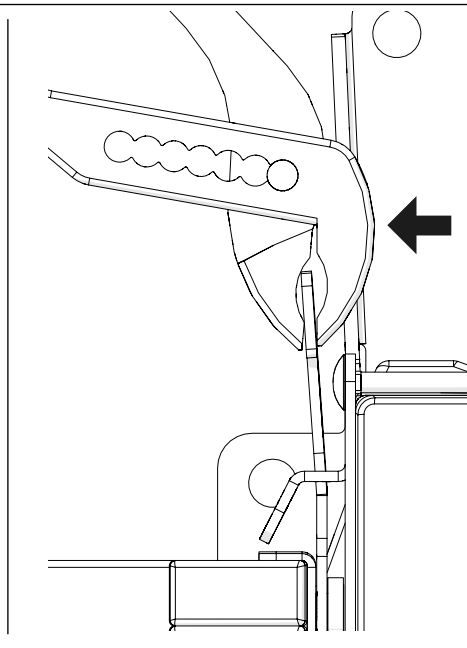

Art no: 88754660 ver. 001