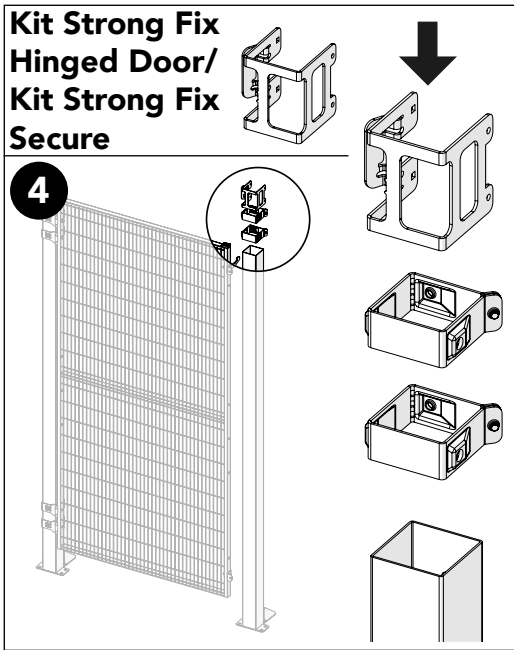

Art no: 88754660 ver. 001