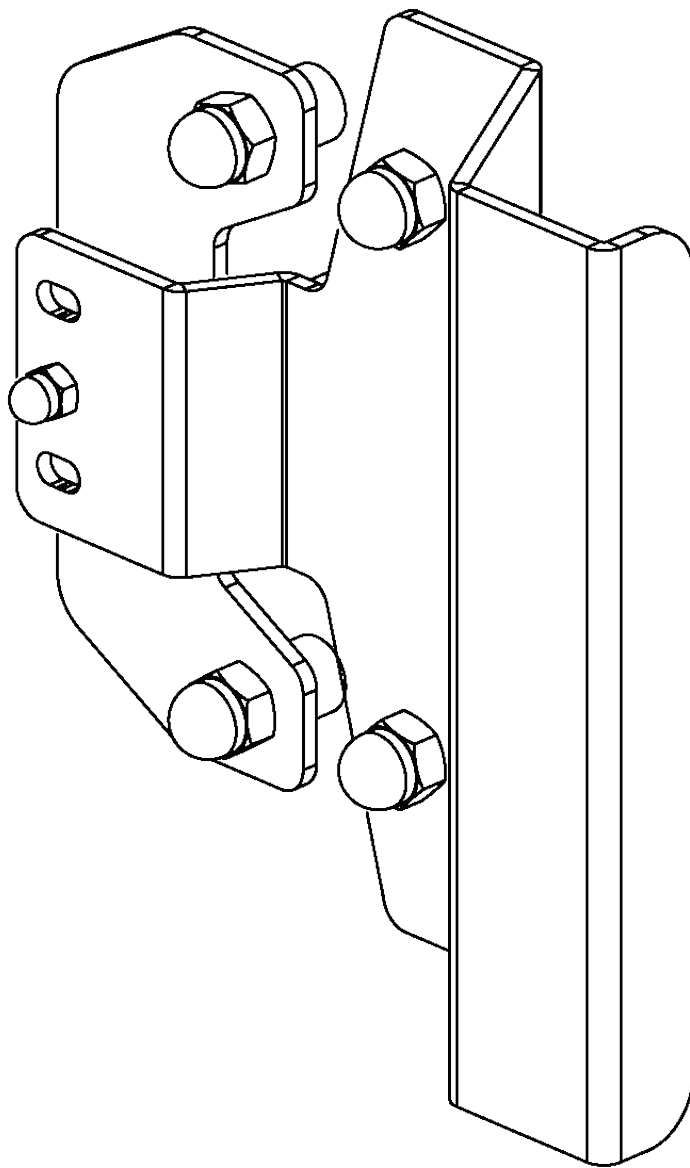

MAGNET LOCK FOR DOUBLE HINGED DOOR

4SKBLGLKOHIC

16501070

830078

x1

830072

x1

4KBLGVITLKO X2