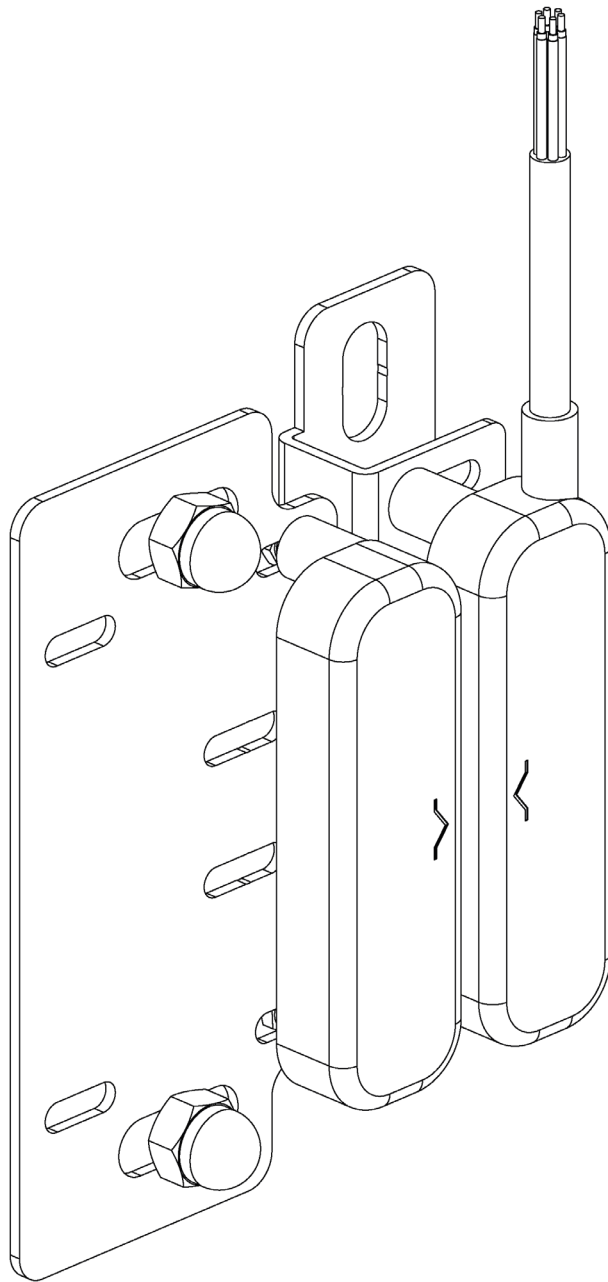

BlueGuard

hygienic fencing

SWITCH BNS FOR SINGLE HINGED DOOR

BNS 40S-12Z-C

x 1

BPS 40S-1-C

x 1

4SKBLGMSBHISI

16600010

830211

x 1

830212

x 1

830021

x 2

830026A