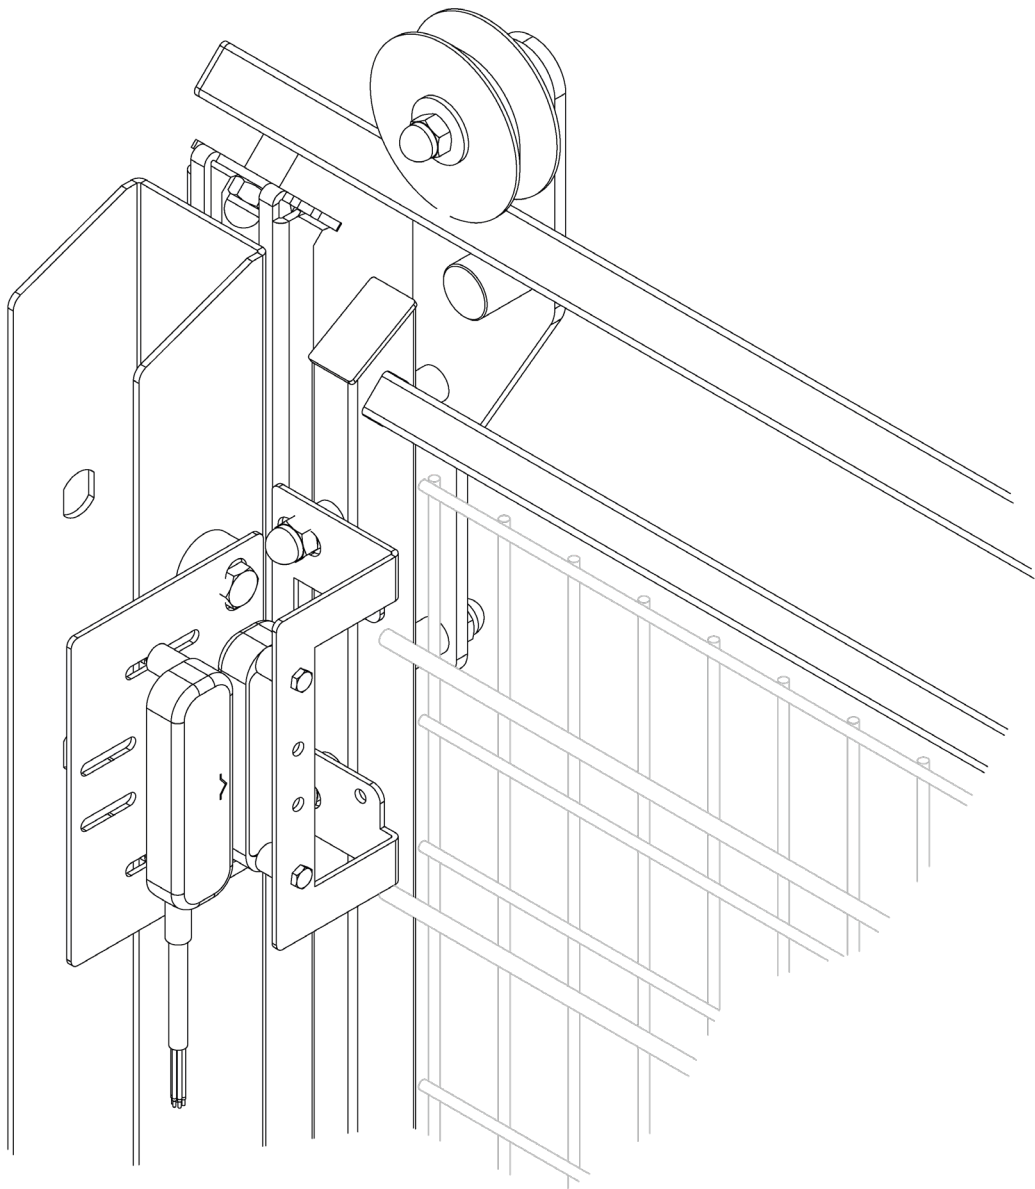

SWITCH BNS FOR UPPER GUIDE SLIDING DOOR

BNS 40S-12Z-C

x1

BPS 40S-1-C

x1

4SKBLGMSBSUS1

16600070

830213