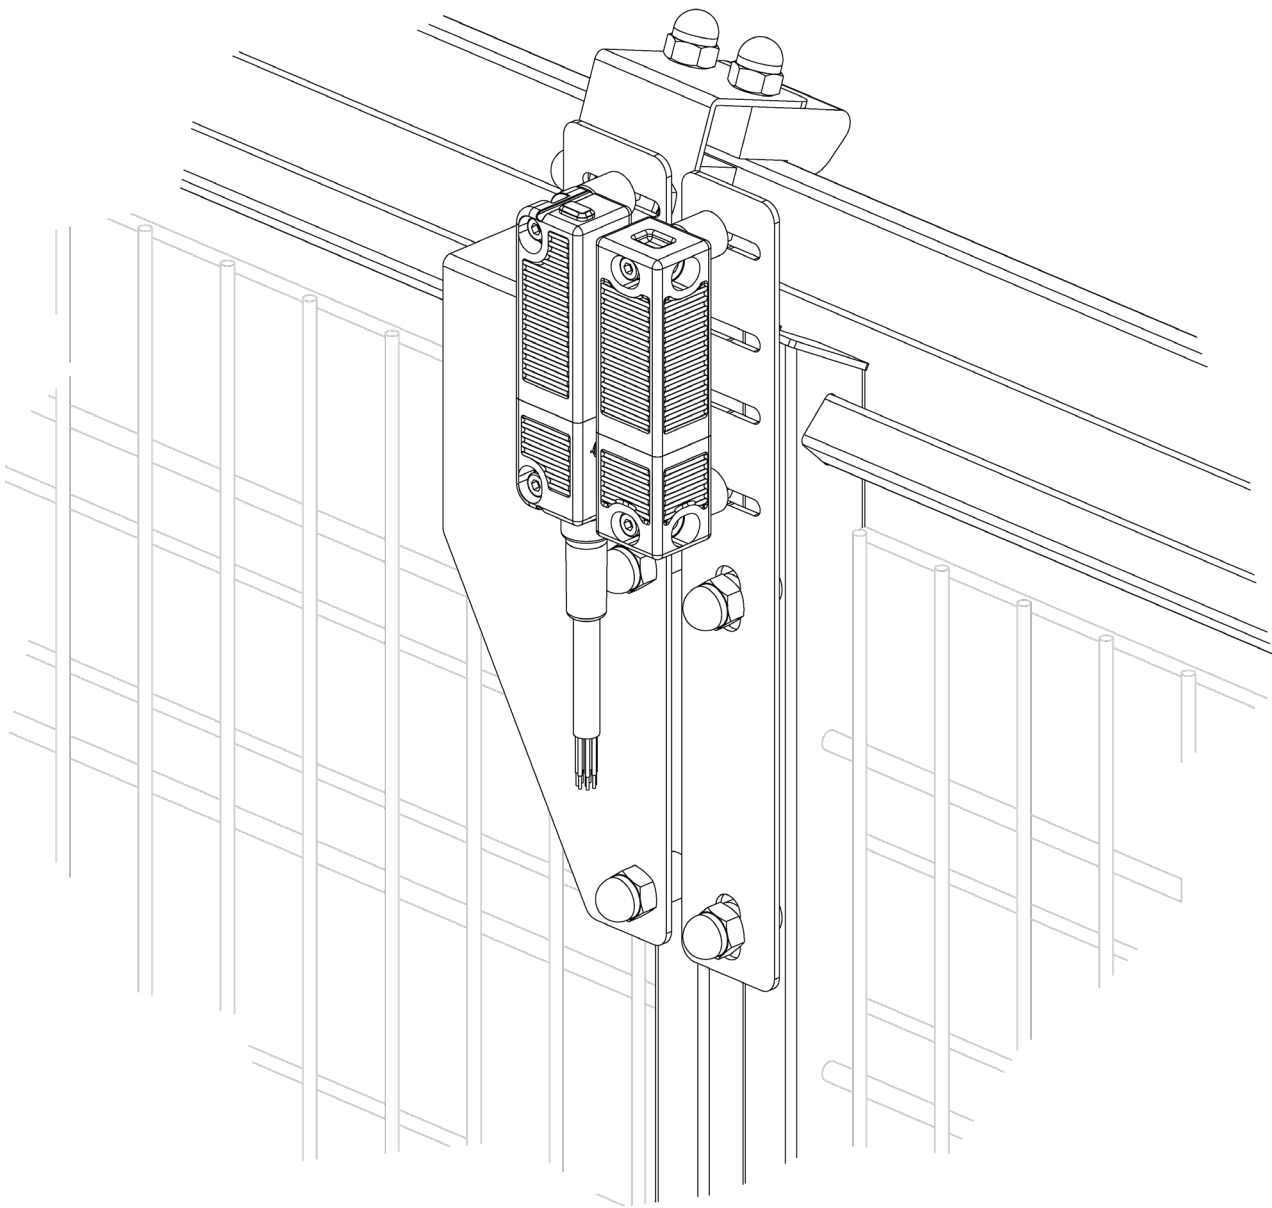

BlueGuard

hygienic fencing

SWITCH RSS FOR DOUBLE HINGED DOOR

BlueGuard

SWITCH RSS FOR DOUBLE HINGED DOOR

RSS 36-D 5M

x 1

RST 36-I

x 4

ISO 4032 M4

x 4

Tools

7 - 13

7 - 13

BlueGuard

SWITCH RSS FOR DOUBLE HINGED DOOR