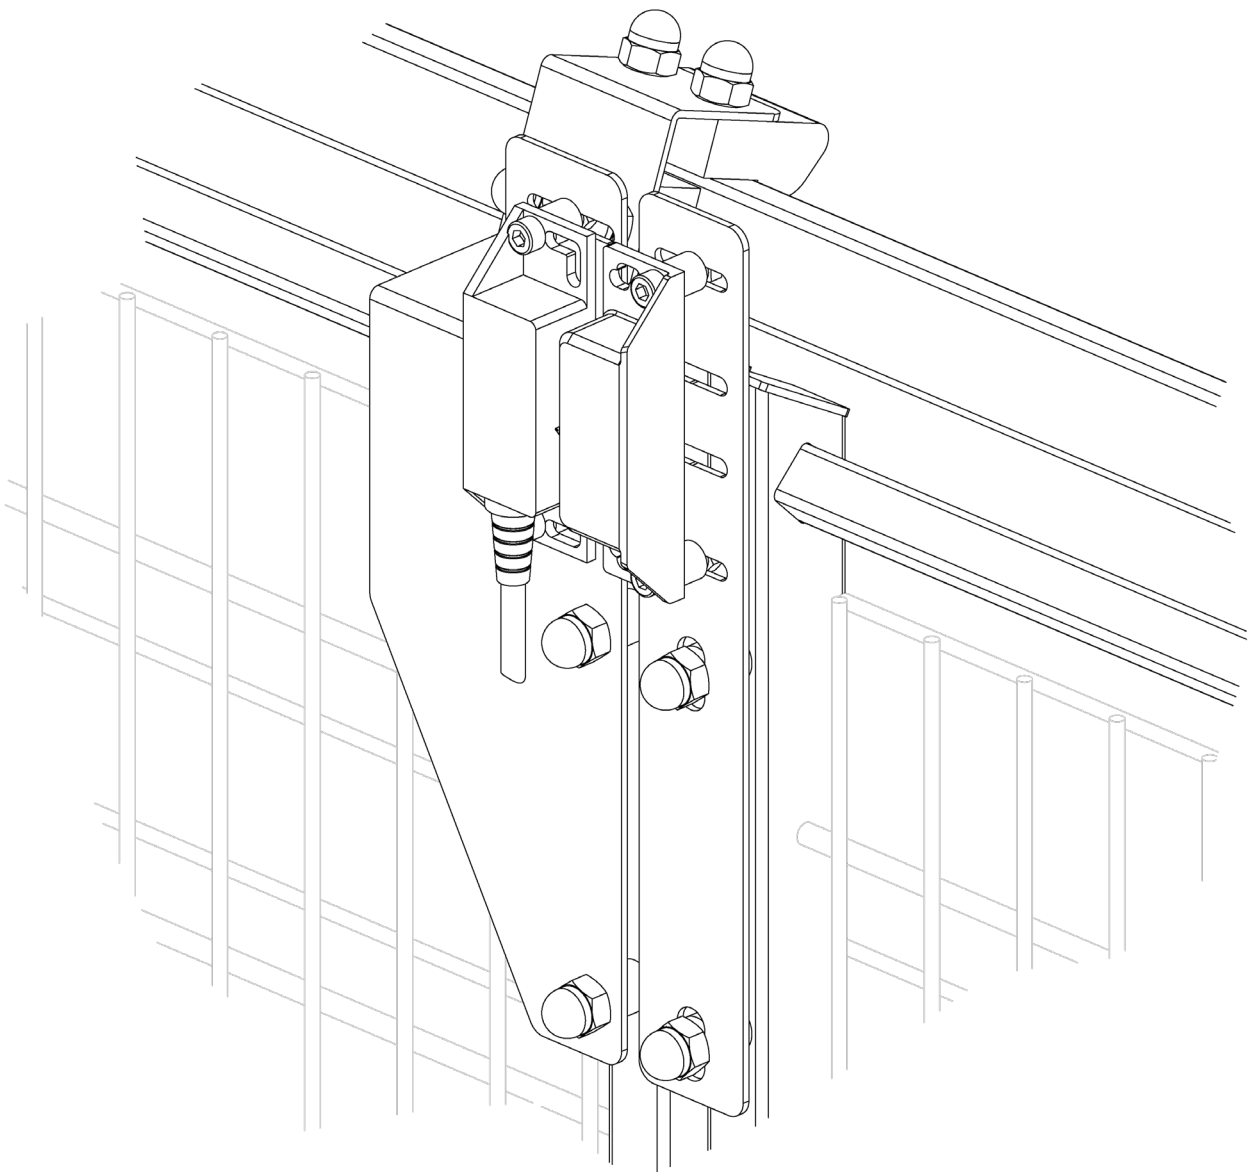

## SWITCH SENSAGUARD FOR DOUBLE HINGED DOOR

# BlueGuard

SWITCH SENSAGUARD FOR DOUBLE HINGED DOOR

**SENSAGUARD  
440N SENSOR**

x 1

**SENSAGUARD  
400NS ACTUATOR**

x 1