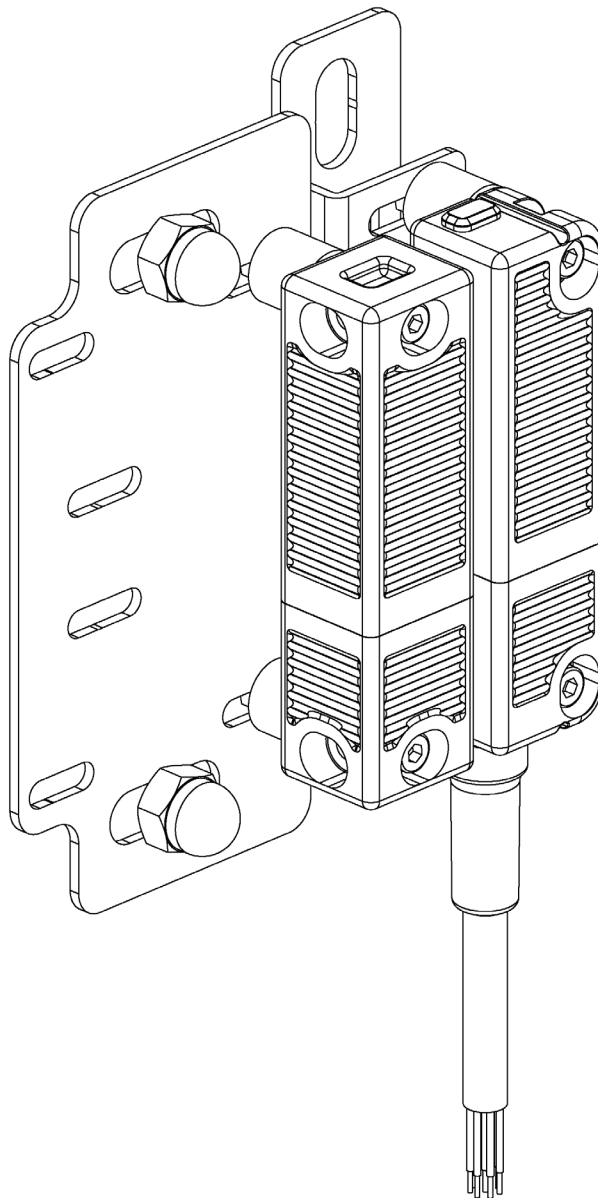

BlueGuard

hygienic fencing

SWITCH RSS FOR SINGLE HINGED DOOR

BlueGuard

SWITCH RSS FOR SINGLE HINGED DOOR

RSS 36-D 5M

x1

RST 36-I