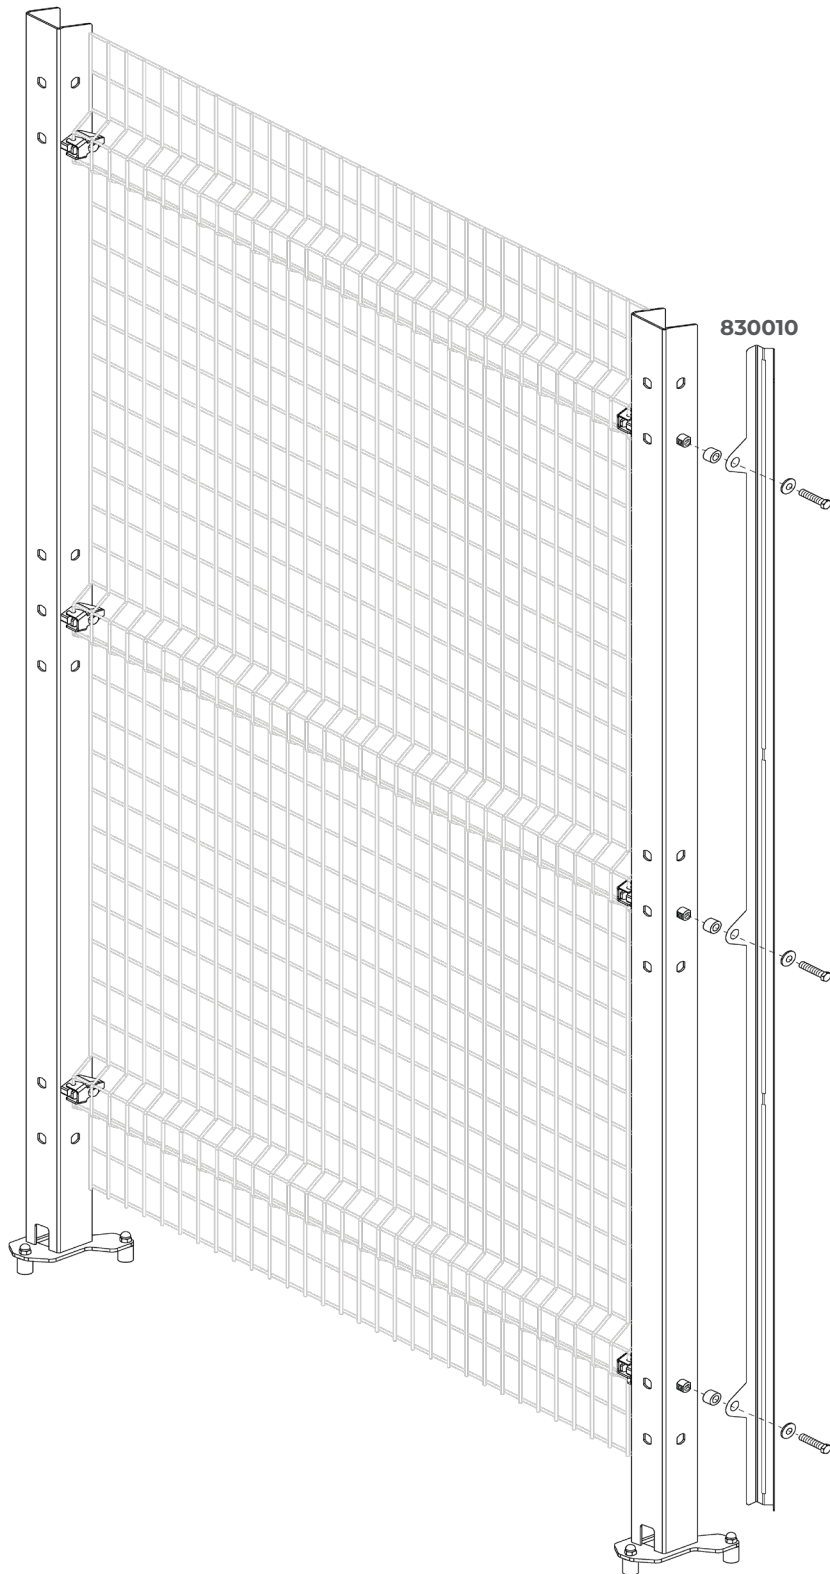

BlueGuard

hygienic fencing

VARIABLE ANGLE ASSEMBLY

Accessories

830010
16800010

x 7

4SKBLGWB
16800020

4KBLGAGGP

x 2

ISO 4017 M8 X 25

x 2

ISO 7093 Ø8 Ø24

x 2

Tools

13

13

BlueGuard

VARIABLE ANGLE ASSEMBLY

BlueGuard

VARIABLE ANGLE ASSEMBLY

BlueGuard

VARIABLE ANGLE ASSEMBLY

BlueGuard

VARIABLE ANGLE ASSEMBLY