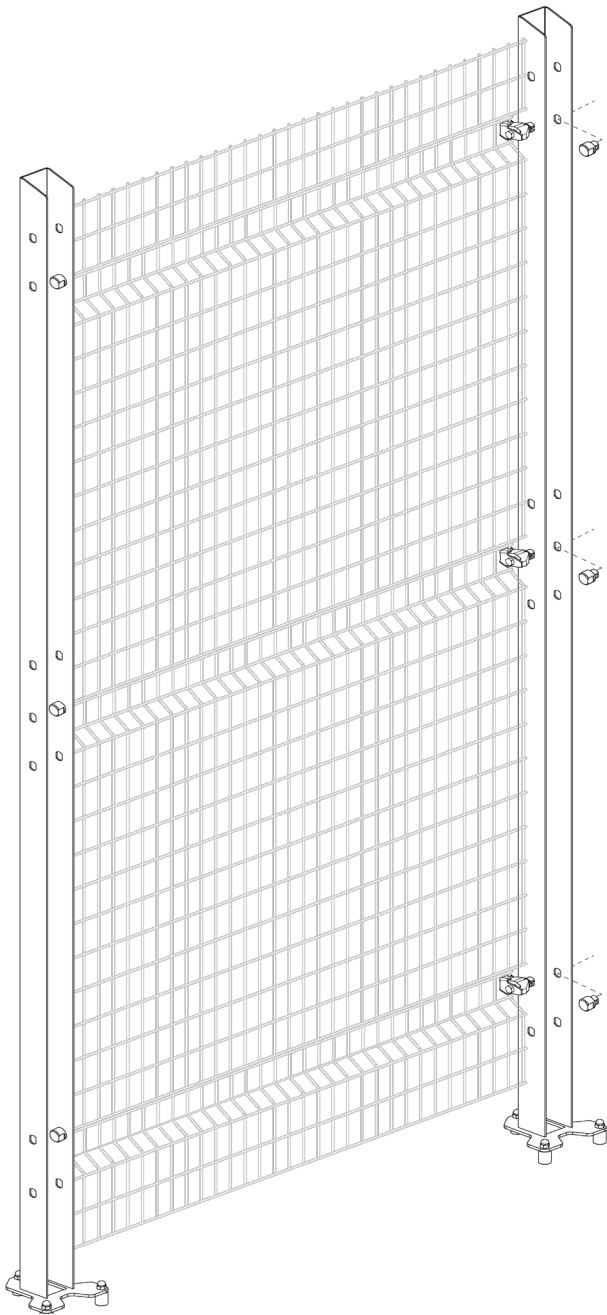

BlueGuard

hygienic fencing

VARIABLE ANGLE ASSEMBLY

Accessories

830010
16800010

x 7

4SKBLGWB
16800020

4KBLGAGGP

x 2

ISO 4017 M8 X 25

x 2

ISO 7093 Ø8 Ø24

x 2

Tools

13

13

BlueGuard

VARIABLE ANGLE ASSEMBLY

BlueGuard

VARIABLE ANGLE ASSEMBLY

BlueGuard

VARIABLE ANGLE ASSEMBLY

BlueGuard

VARIABLE ANGLE ASSEMBLY