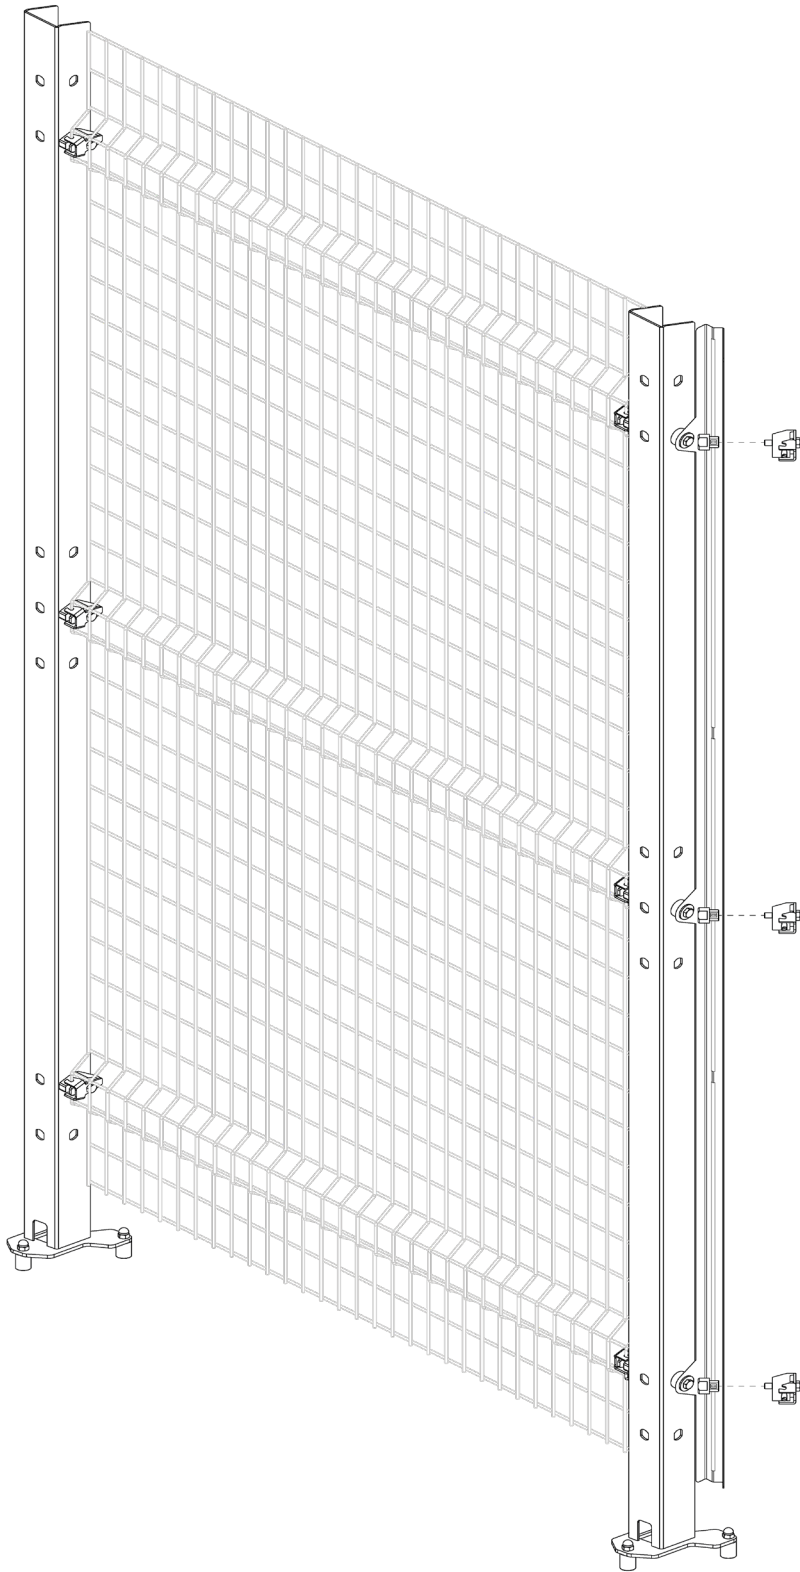

BlueGuard

hygienic fencing

VARIABLE ANGLE ASSEMBLY

Accessories

830010
16800010

x 7

4SKBLGWB
16800020

4KBLGAGGP

x 2

ISO 4017 M8 X 25

x 2

ISO 7093 Ø8 Ø24

x 2

Tools

13

13

BlueGuard

VARIABLE ANGLE ASSEMBLY

BlueGuard

VARIABLE ANGLE ASSEMBLY

BlueGuard

VARIABLE ANGLE ASSEMBLY

BlueGuard

VARIABLE ANGLE ASSEMBLY