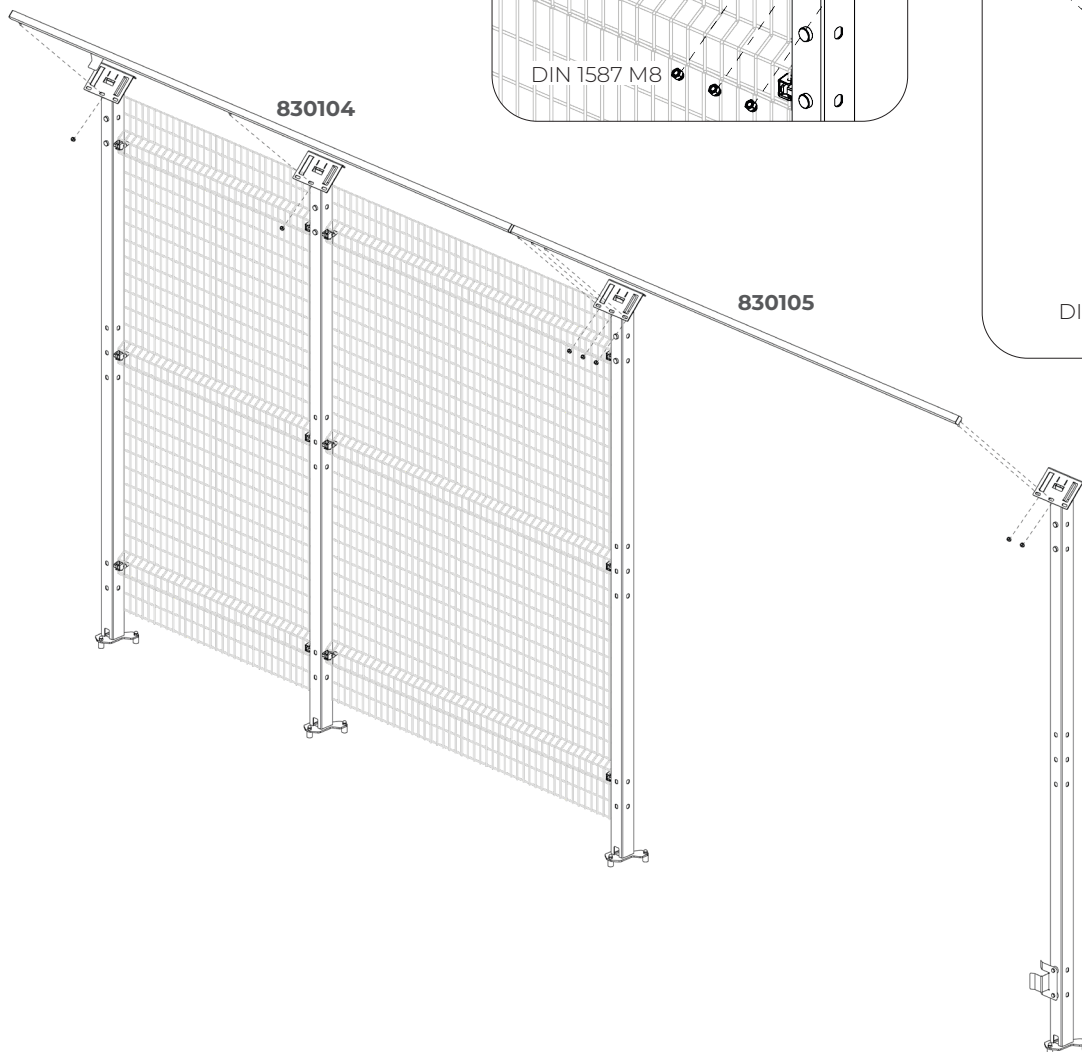

BlueGuard

W2000 UPPER GUIDE SLIDING DOOR

LINEAR ASSEMBLY

x 2

BlueGuard

W2000 UPPER GUIDE SLIDING DOOR

BlueGuard

W2000 UPPER GUIDE SLIDING DOOR