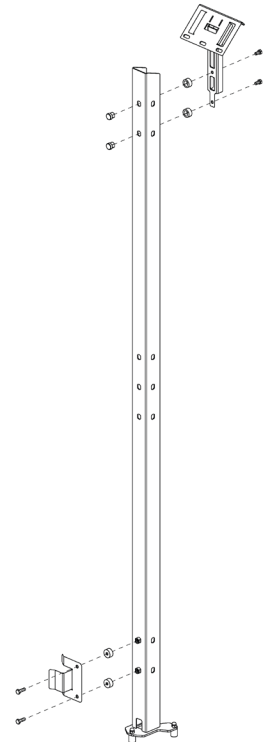

BlueGuard

W2000 UPPER GUIDE SLIDING DOOR

LINEAR ASSEMBLY

x 2

BlueGuard

W2000 UPPER GUIDE SLIDING DOOR

BlueGuard

W2000 UPPER GUIDE SLIDING DOOR