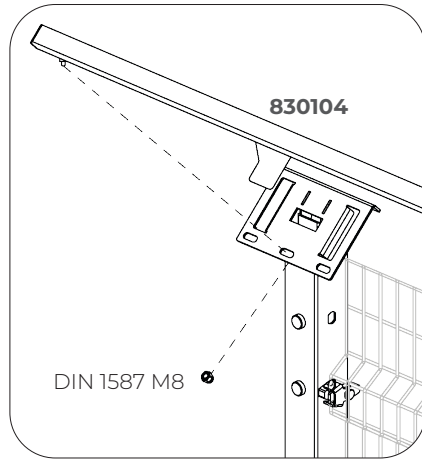

BlueGuard

W2000 UPPER GUIDE SLIDING DOOR

LINEAR ASSEMBLY

x 2

BlueGuard

W2000 UPPER GUIDE SLIDING DOOR

BlueGuard

W2000 UPPER GUIDE SLIDING DOOR