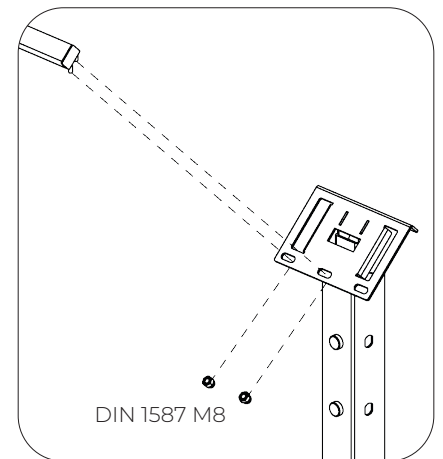

BlueGuard

W2000 UPPER GUIDE SLIDING DOOR

LINEAR ASSEMBLY

x 2

BlueGuard

W2000 UPPER GUIDE SLIDING DOOR

BlueGuard

W2000 UPPER GUIDE SLIDING DOOR