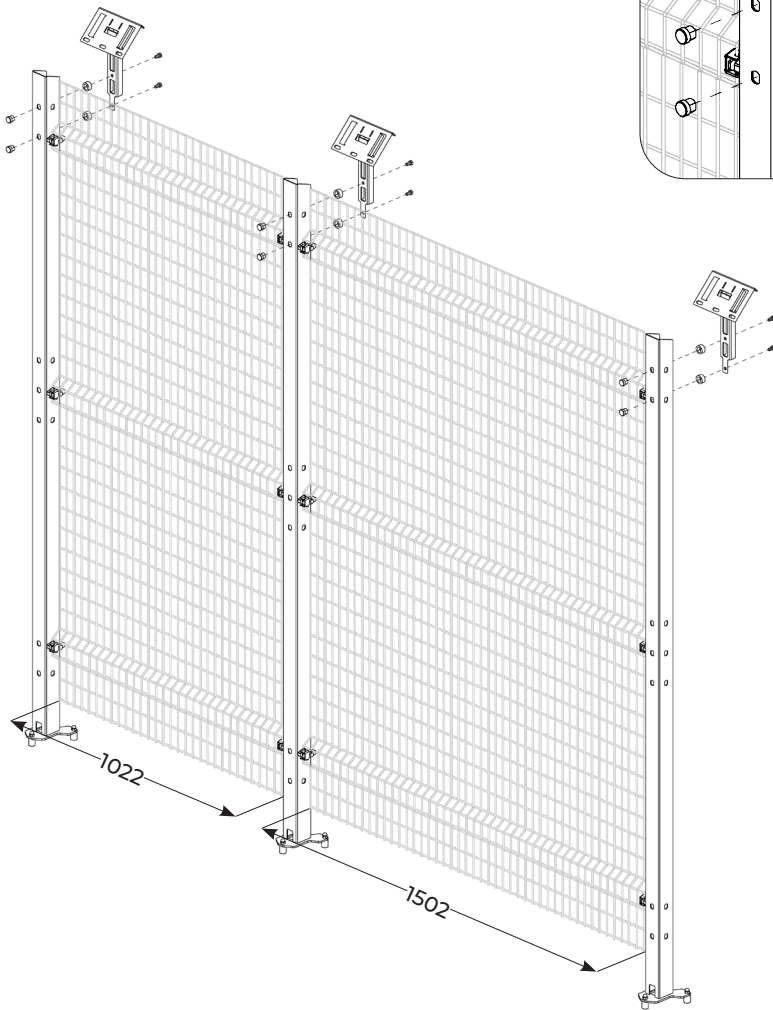

BlueGuard

W2000 UPPER GUIDE SLIDING DOOR

LINEAR ASSEMBLY

x 2

BlueGuard

W2000 UPPER GUIDE SLIDING DOOR

BlueGuard

W2000 UPPER GUIDE SLIDING DOOR