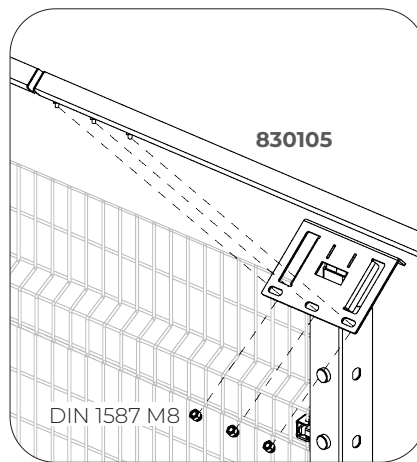

BlueGuard

W2000 UPPER GUIDE SLIDING DOOR

LINEAR ASSEMBLY

x 2

BlueGuard

W2000 UPPER GUIDE SLIDING DOOR

BlueGuard

W2000 UPPER GUIDE SLIDING DOOR