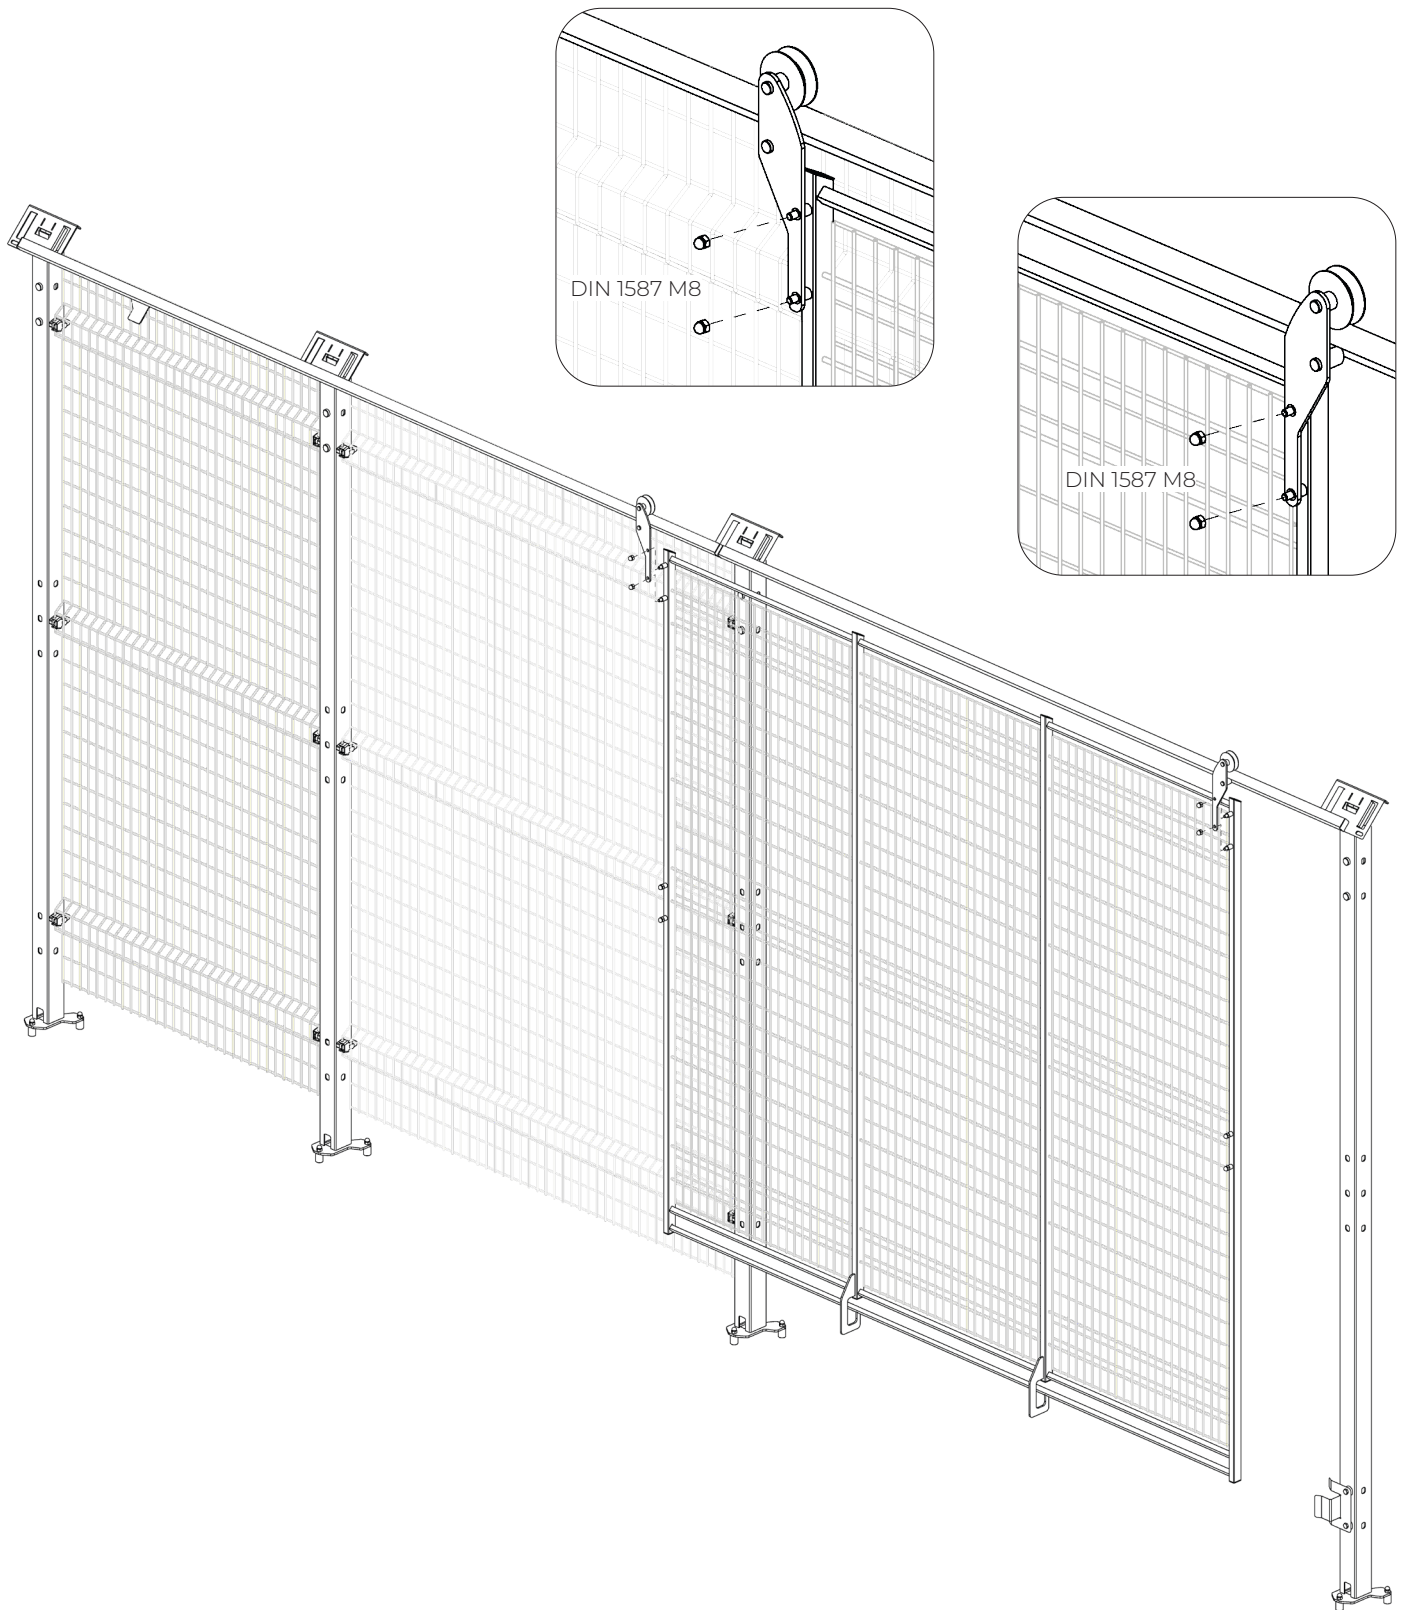

BlueGuard

W2000 UPPER GUIDE SLIDING DOOR