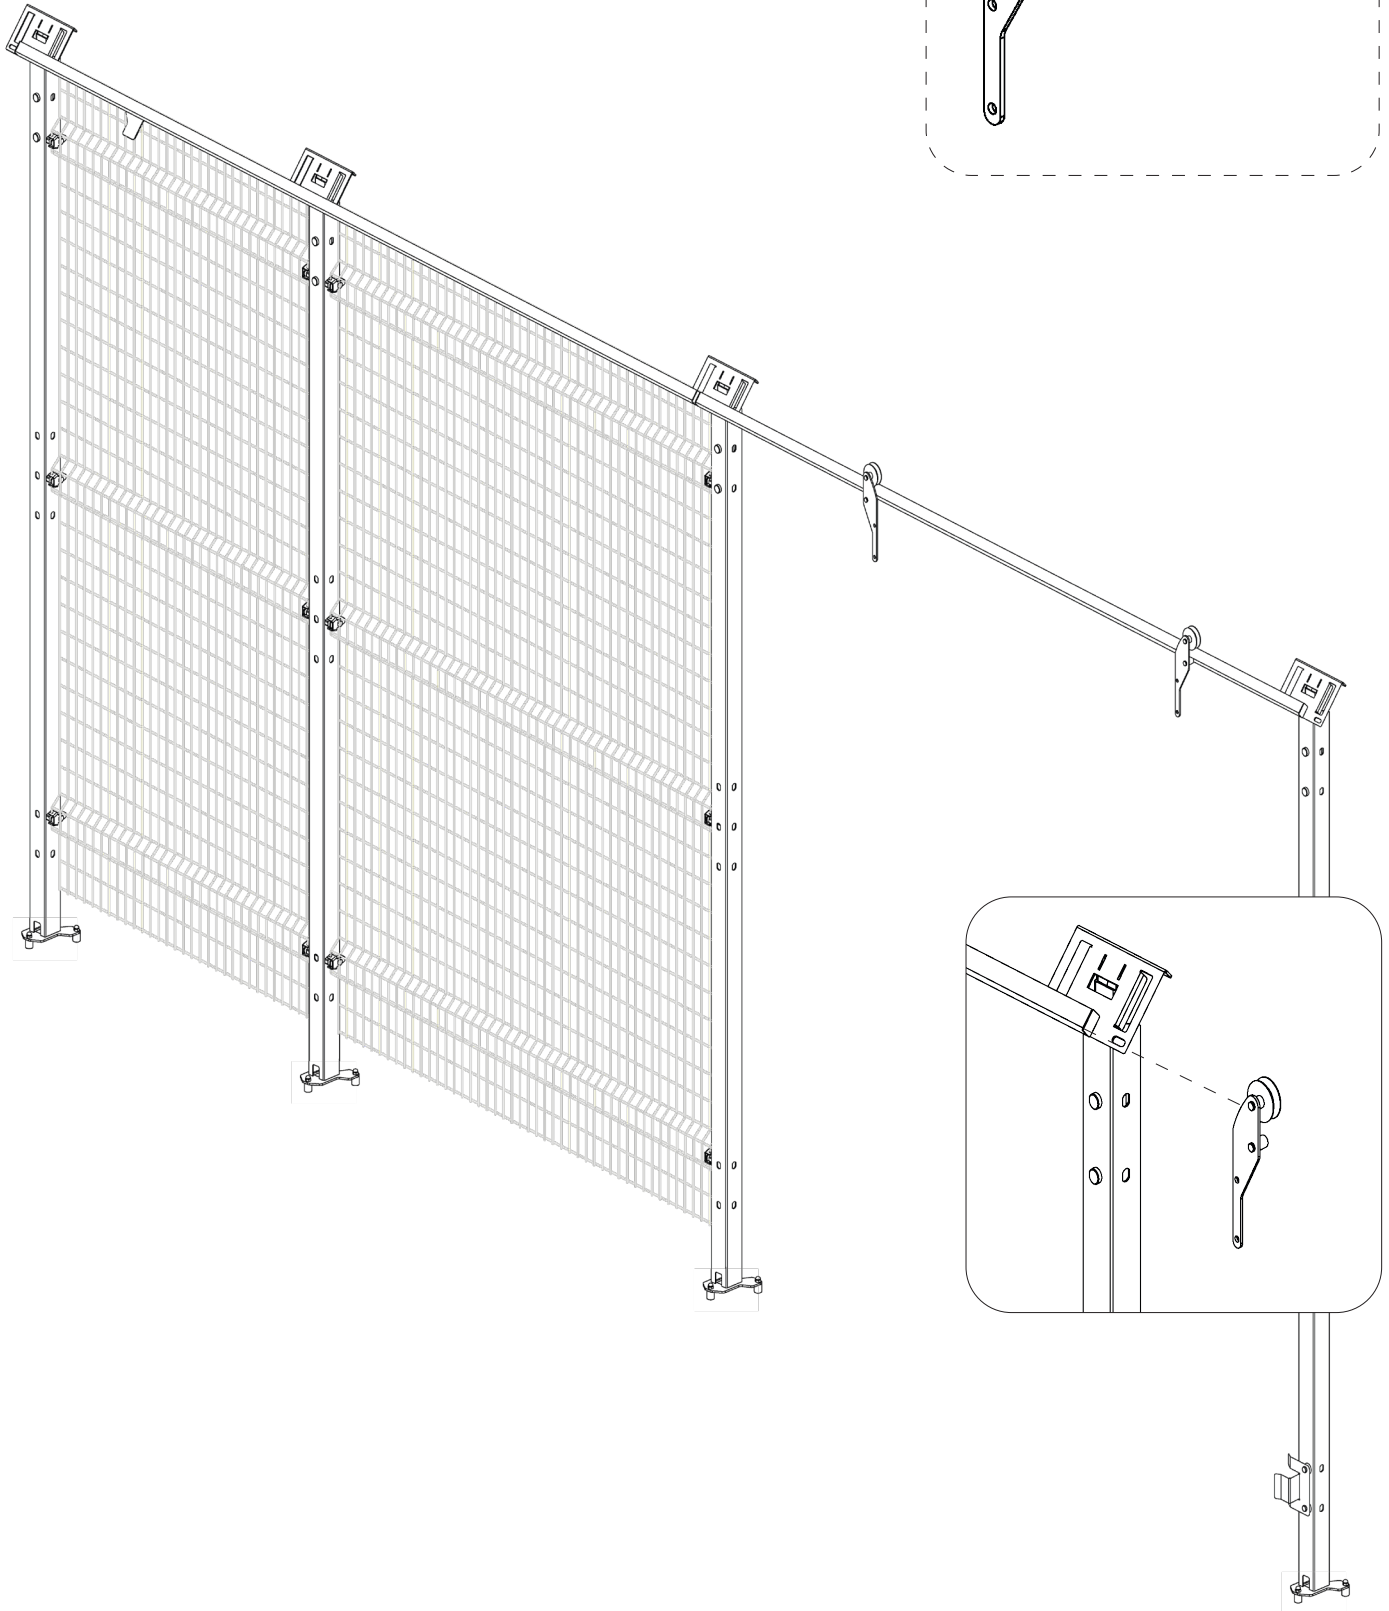

BlueGuard

W2000 UPPER GUIDE SLIDING DOOR

LINEAR ASSEMBLY

x 2

BlueGuard

W2000 UPPER GUIDE SLIDING DOOR

BlueGuard

W2000 UPPER GUIDE SLIDING DOOR