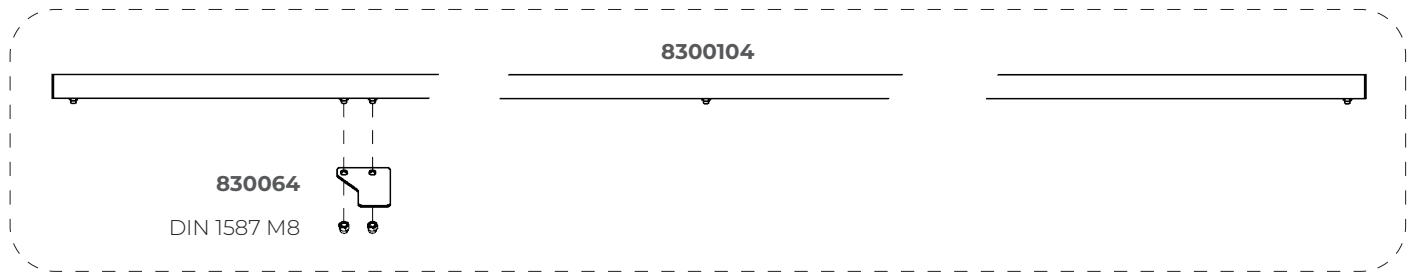

BlueGuard

W2000 UPPER GUIDE SLIDING DOOR

LINEAR ASSEMBLY

x 2

BlueGuard

W2000 UPPER GUIDE SLIDING DOOR

BlueGuard

W2000 UPPER GUIDE SLIDING DOOR