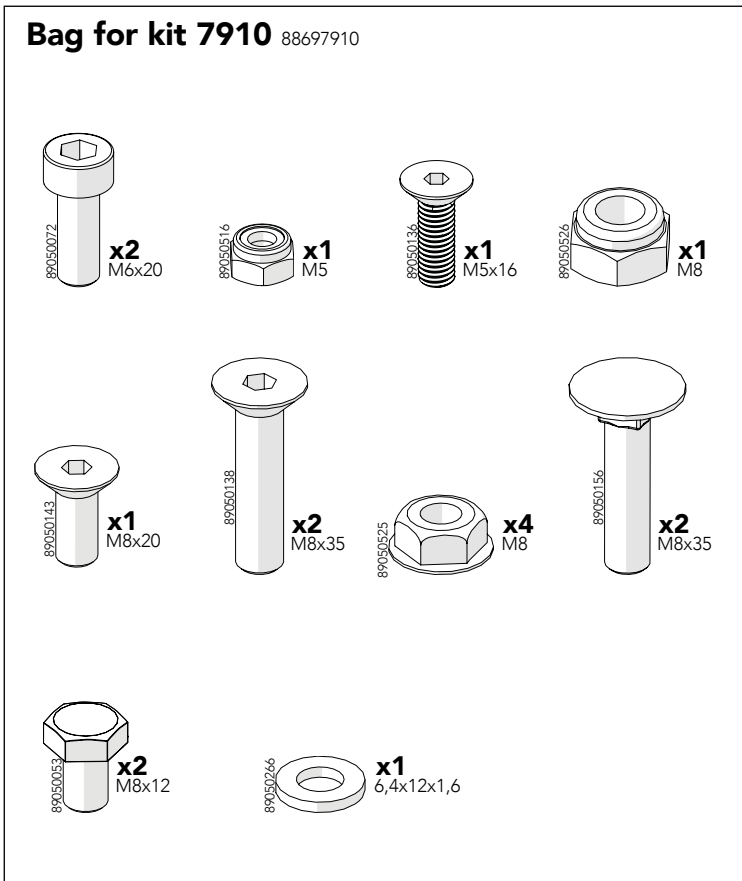

# ELECTROMAGNETIC LOCK SLIDING DOOR

KIT 36907910

# Kit Door magnet Sliding door 36907910

Art no: 88754783 ver. 003

M8x35

M8

1

13mm

5mm

M6x12

M8x35

M8

2

13mm

5mm

Art no: 89754783 ver: 003