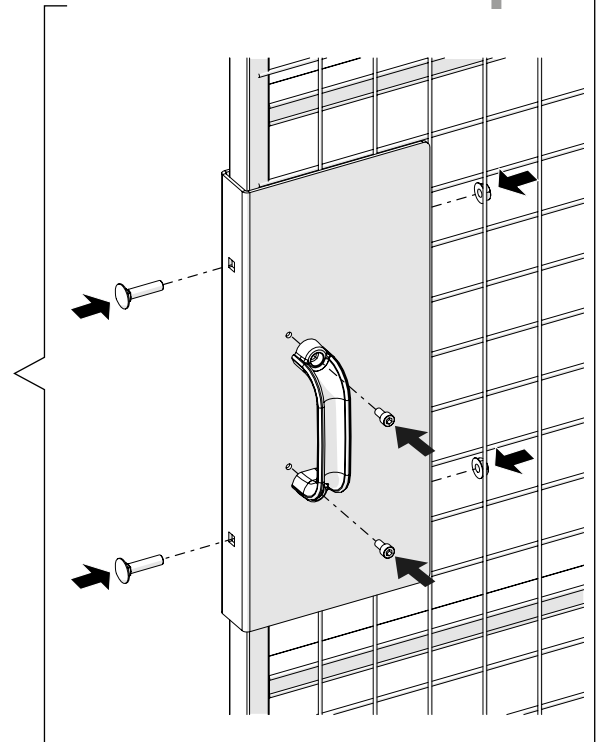

Art no: 89754783 ver: 003