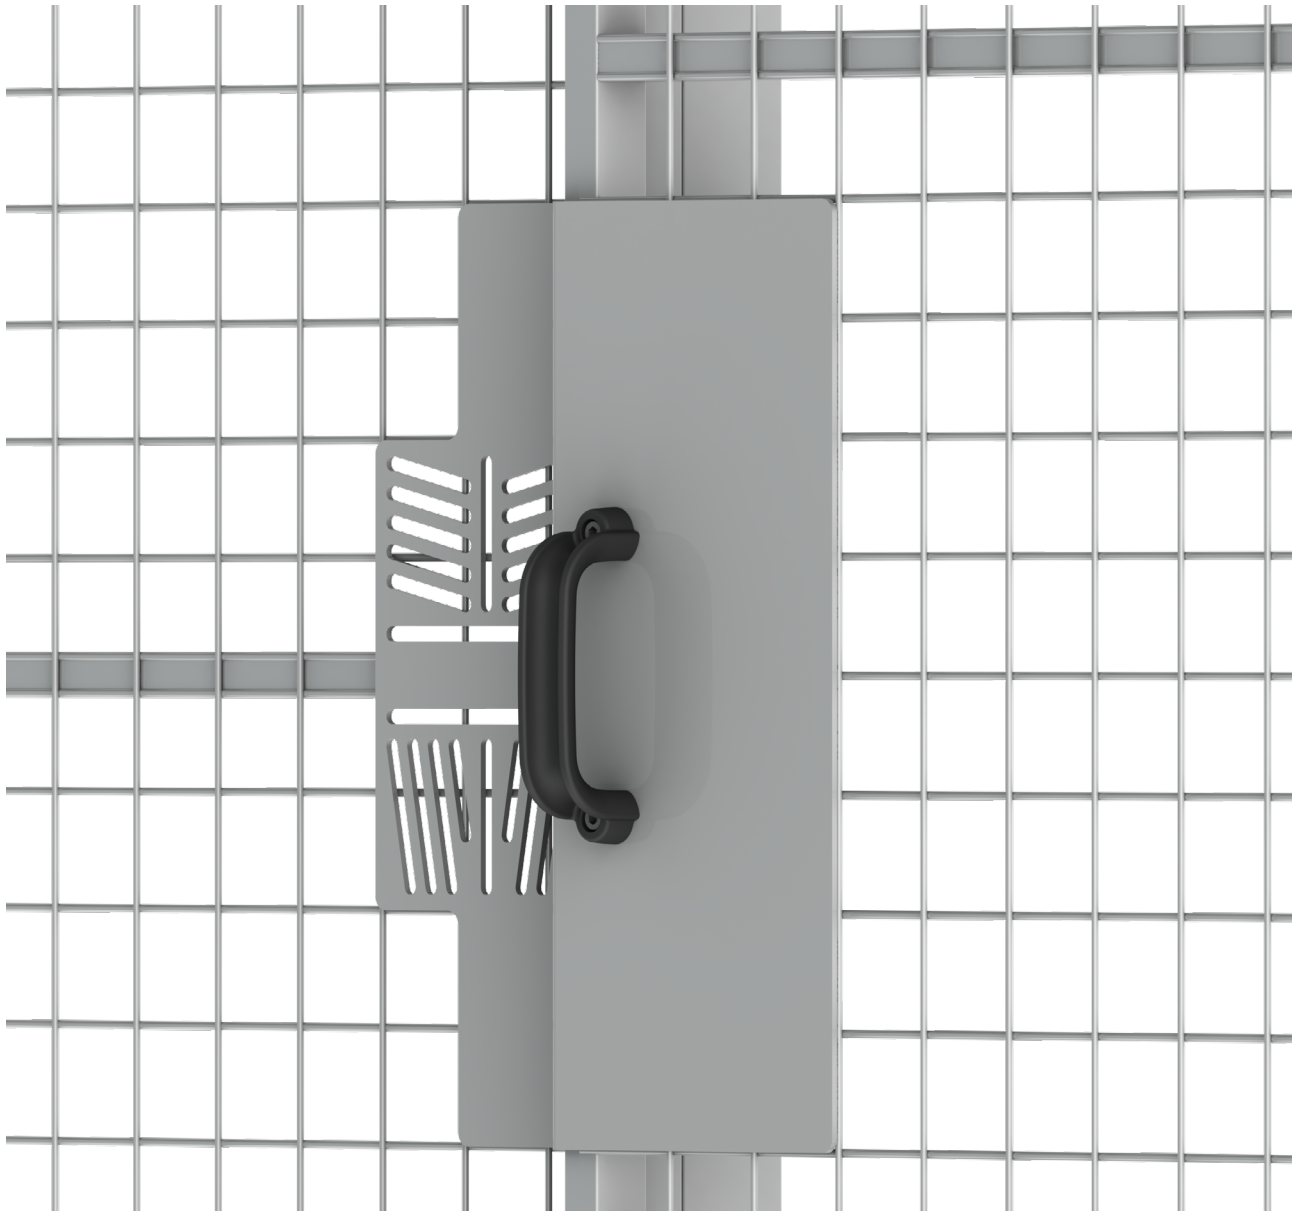

ASSEMBLY INSTRUCTION  
– JUST FOLLOW ME

# ELECTROMAGNETIC LOCK SLIDING DOOR

KIT 36907910

# Kit Door magnet Sliding door 36907910

Art no: 88754783 ver. 003

M8x35

M8

1

13mm

5mm

M6x12

M8x35

M8

2

13mm

5mm

Art no: 89754783 ver: 003