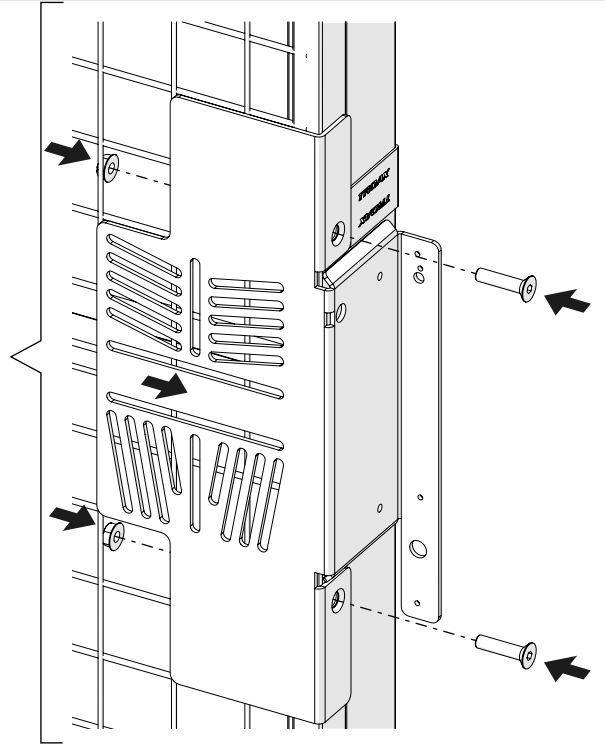

# Kit Door magnet Sliding door 36907910

Art no: 88754783 ver. 003

M8x35

M8

1

13mm

5mm

M6x12