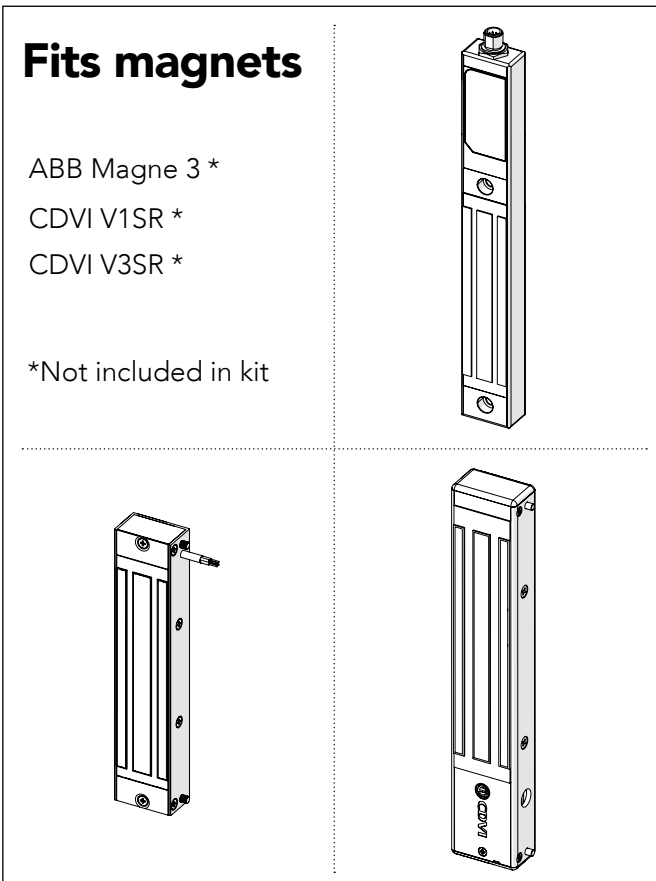

# ELECTROMAGNETIC LOCK SLIDING DOOR

KIT 36907910

# Kit Door magnet Sliding door 36907910

Art no: 88754783 ver. 003

M8x35

M8

1

13mm

5mm

M6x12