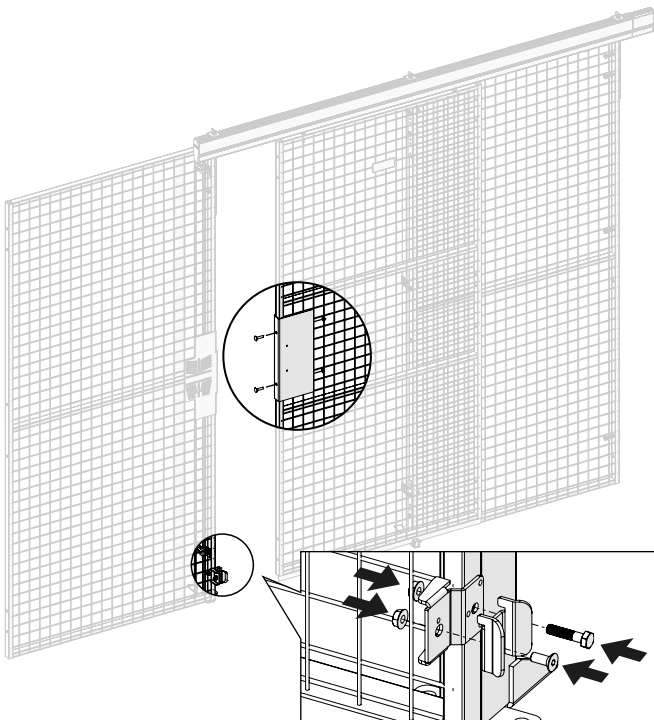

Art no: 89754783 ver: 003