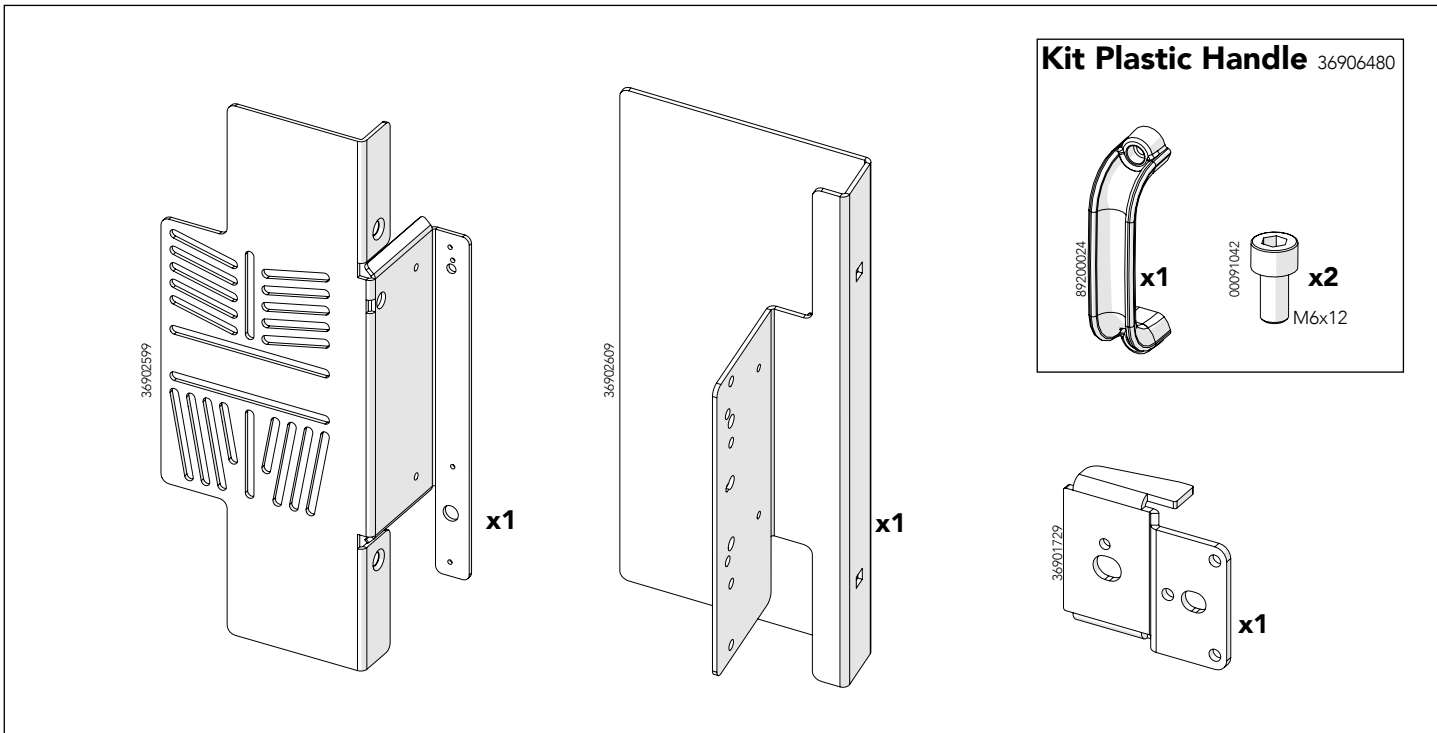

Kit Door magnet Sliding door 36907910

Art no: 88754783 ver. 003