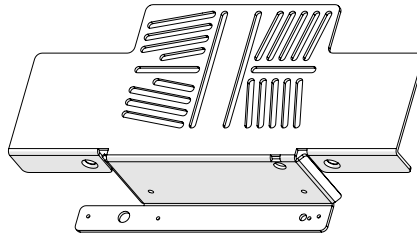

# Kit Door magnet Sliding door 36907910

Art no: 88754783 ver. 003

M8x35

M8

1

13mm

5mm

M6x12