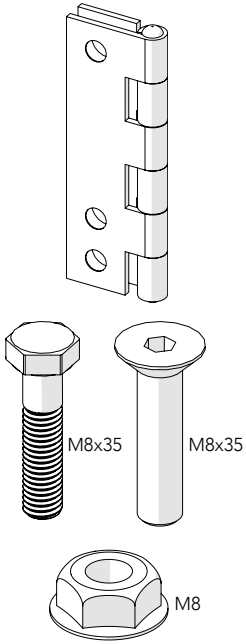

**Bag for
kit 7880**