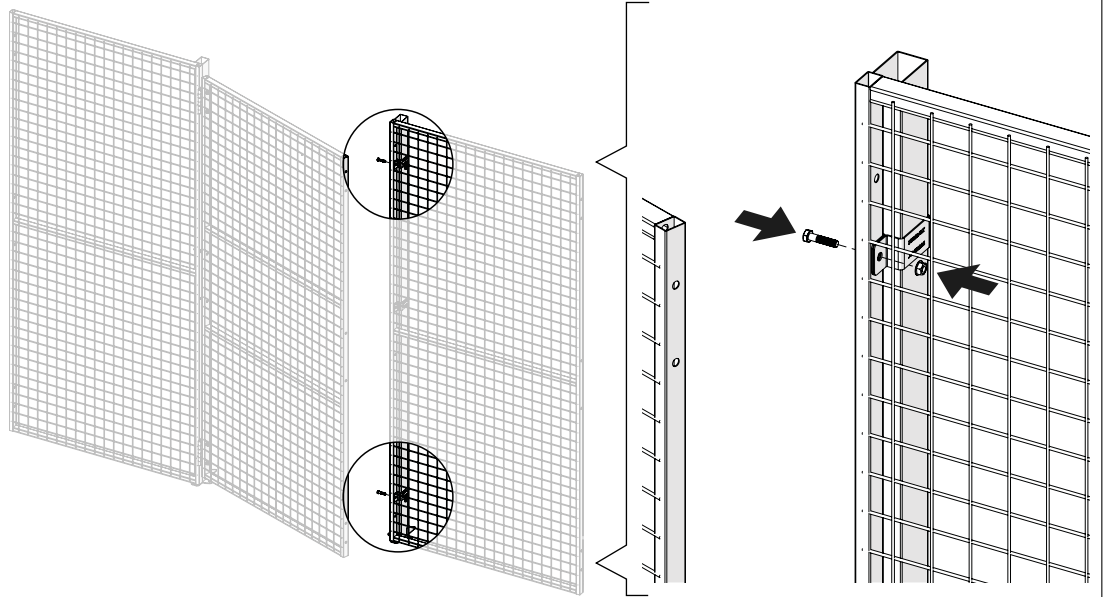

**Bag for
kit 7880**