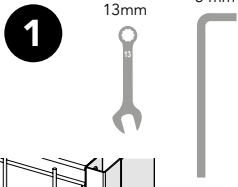

**Bag for
kit 7880**