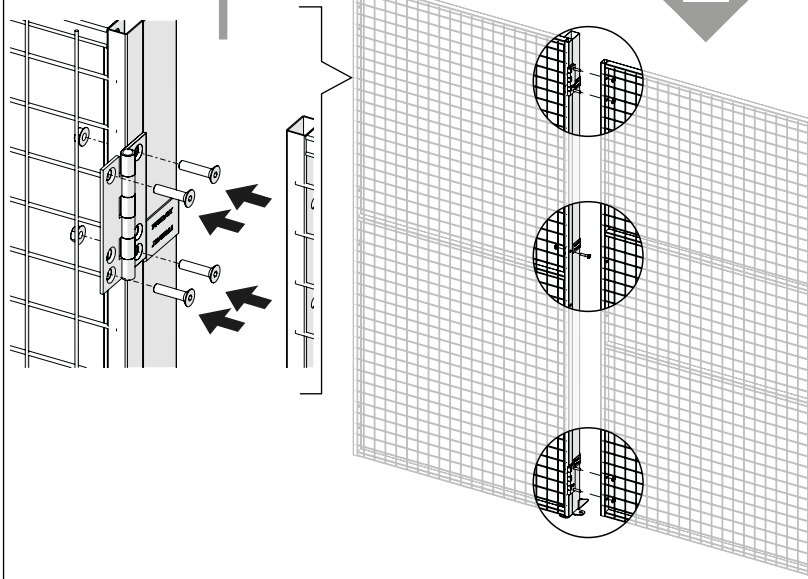

**Bag for
kit 7880**