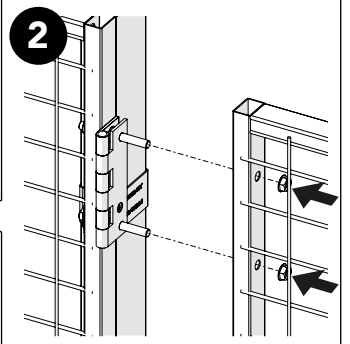

**Bag for
kit 7880**