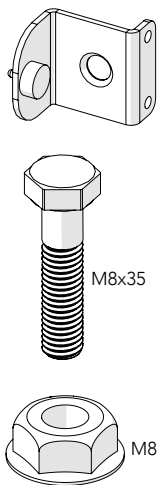

# Hinged door with electric strike EC

**Kit 7880 EC Electric strike 36907880**

29507010 x1  
 36902239 x1  
 36901529 x1  
 89051275 x1  
 36902229 x1  
 36902219 x1  
 36902209 x1  
 29504400 x1  
 29504400 x1  
 NOT INCLUDED

Art no: 88754707 ver.002

**Bag for kit 7880 88697880**

89050759 x2  
 36900109 x2  
 89052283 x1  
 36700045 x2  
 89050045 x2  
 89050139 x2  
 89050138 x3  
 89050525 x17  
 89050209 x2  
 89050136 x2  
 89050042 x3  
 89050188 x1  
 89050188 x2  
 89050337 x1  
 89200000 x1

**Bag for  
kit 7880**

**Bag for  
kit 7880**

**Bag for  
kit 7880**

Art no: 88754707 ver:002

**Kit UXP  
Swing door**

**5**

**6**

13mm

Art no: 88754707 ver.002

**Kit UXP  
Swing door**

**7**

13mm

5 mm