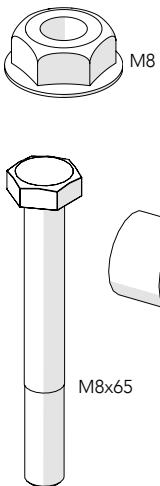

# Hinged door with electric strike EC

**Kit 7880 EC Electric strike 36907880**

29507010 x1  
 36902239 x1  
 36901529 x1  
 89051275 x1  
 36902229 x1  
 36902219 x1  
 36902209 x1  
 29504400 x1  
 29504400 x1  
 NOT INCLUDED

Art no: 88754707 ver.002

**Bag for kit 7880 88697880**

89050759 x2  
 36900109 x2  
 89052283 x1  
 36700045 x2  
 89050045 x2  
 89050139 x2  
 89050138 x3  
 89050525 x17  
 89050209 x2  
 89050136 x2  
 89050042 x3  
 89050188 x1  
 89050188 x2  
 89050337 x1  
 89200000 x1

**Bag for  
kit 7880**

**Bag for  
kit 7880**

**Bag for  
kit 7880**

Art no: 88754707 ver:002

**Kit UXP  
Swing door**

**5**

**6**

13mm

Art no: 88754707 ver.002

**Kit UXP  
Swing door**

**7**

13mm

5 mm