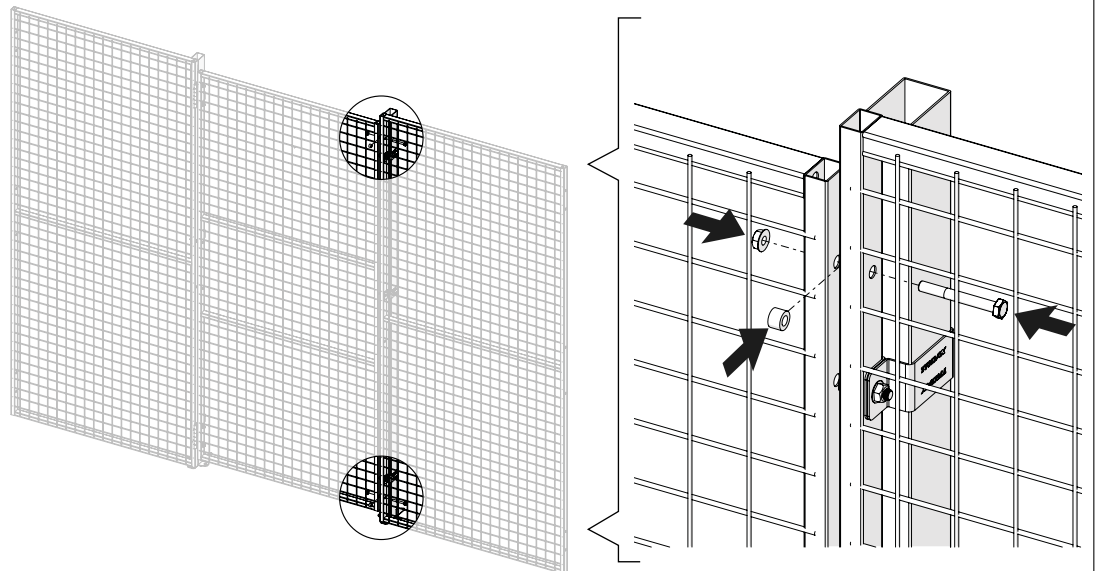

**Bag for
kit 7880**

Art no: 88754707 ver:002