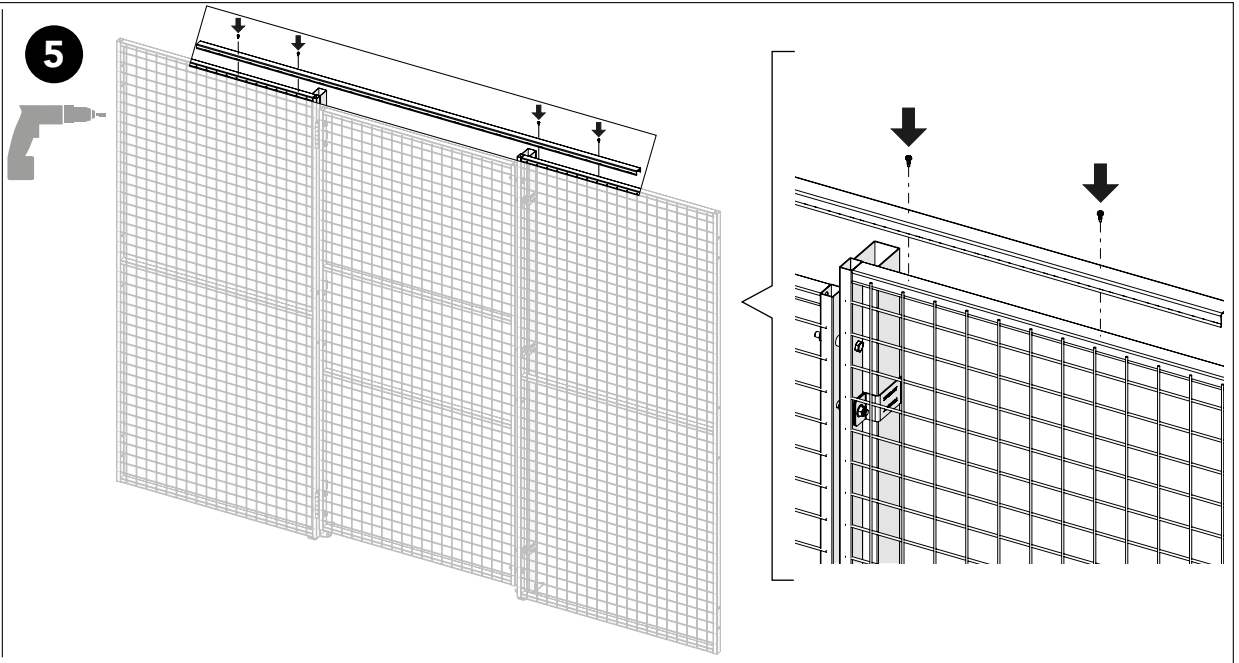

# Hinged door EC Lock with Panic Bar

Art no: 88757950 ver.003

**Bag for kit**

**Bag for kit**

**Bag for kit 7880**

Art no: 88737950 ver:003

**Kit UXP  
Swing door**

**5**