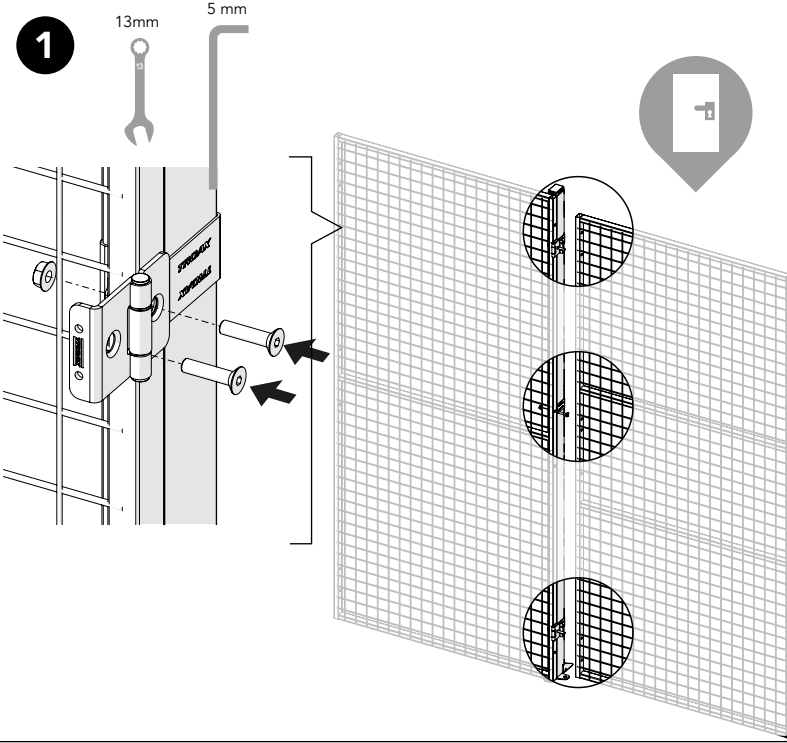

# HINGED DOOR EC LOCK PANIC BAR

KIT 36907950

# Hinged door EC Lock with Panic Bar

Art no: 88757950 ver.003

**Bag for kit**

**Bag for kit**

**Bag for kit 7880**

Art no: 88737950 ver:003

**Kit UXP  
Swing door**

**5**