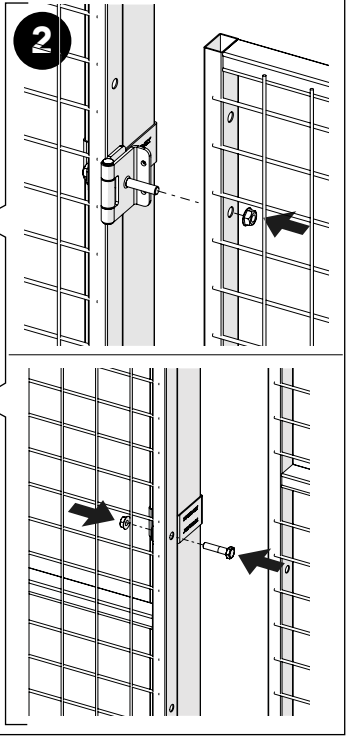

# HINGED DOOR EC LOCK PANIC BAR

KIT 36907950

# Hinged door EC Lock with Panic Bar

Art no: 88757950 ver.003

**Bag for kit**

**Bag for kit**

**Bag for kit 7880**

Art no: 88737950 ver:003

**Kit UXP  
Swing door**

**5**