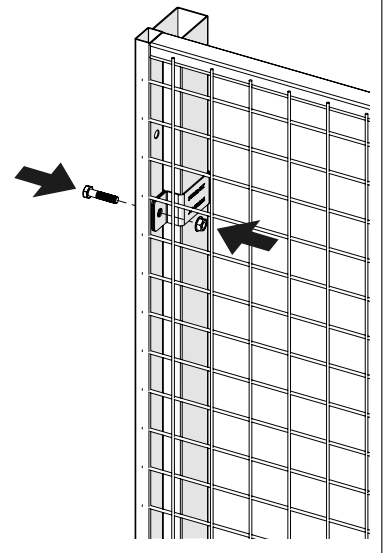

# Hinged door EC Lock with Panic Bar

Art no: 88757950 ver.003

**Bag for kit**

**Bag for kit**

**Bag for kit 7880**

Art no: 88737950 ver:003

**Kit UXP  
Swing door**

**5**