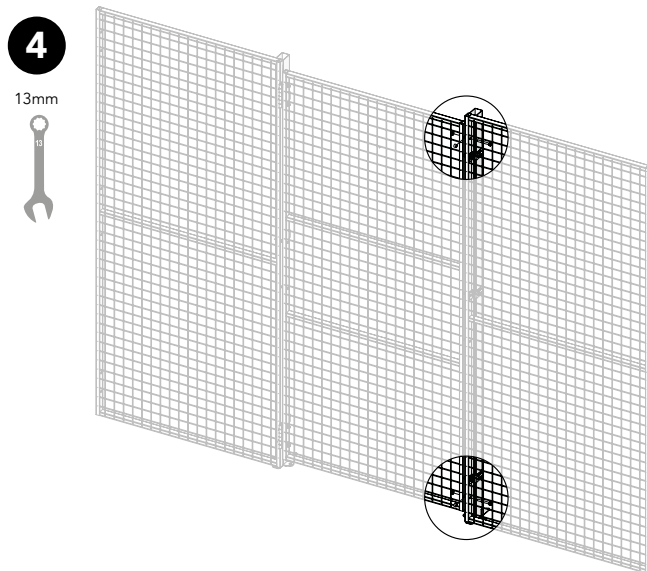

# Hinged door EC Lock with Panic Bar

Art no: 88757950 ver.003

**Bag for kit**

**Bag for kit**

**Bag for kit 7880**

Art no: 88737950 ver:003

**Kit UXP  
Swing door**

**5**