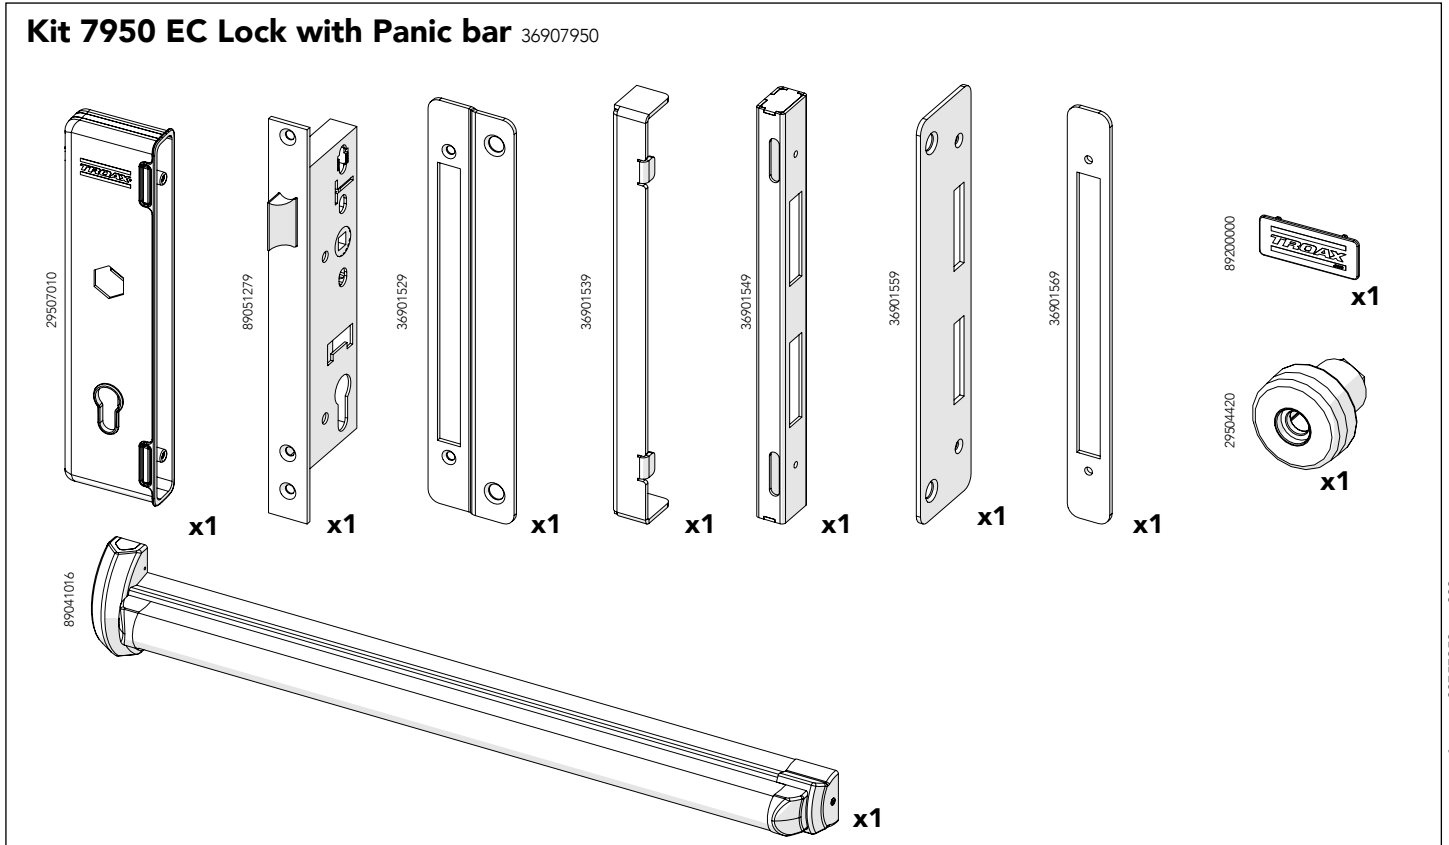

# HINGED DOOR EC LOCK PANIC BAR

KIT 36907950

# Hinged door EC Lock with Panic Bar

Art no: 88757950 ver.003

**Bag for kit**

**Bag for kit**

**Bag for kit 7880**

Art no: 88737950 ver:003

**Kit UXP  
Swing door**

**5**