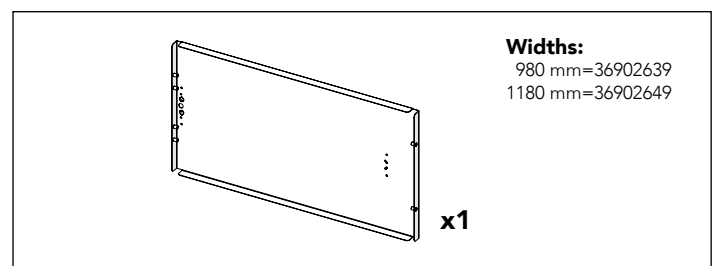

Hinged door EC Lock with Panic Bar

Art no: 88757950 ver.003