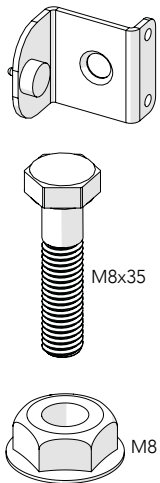

# HINGED DOOR EC LOCK PANIC BAR

KIT 36907950

# Hinged door EC Lock with Panic Bar

Art no: 88757950 ver.003

**Bag for kit**

**Bag for kit**

**Bag for kit 7880**

Art no: 88737950 ver:003

**Kit UXP  
Swing door**

**5**

**6**

13mm

Art no: 88757950 ver.003

**Kit UXP  
Swing door**

**7**

13mm

5 mm

Art no: 88737950 ver.003