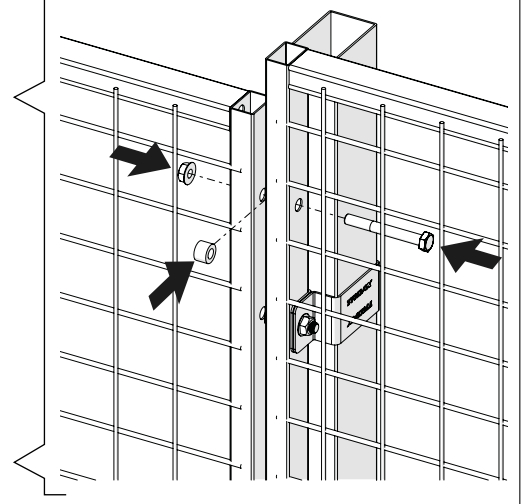

# Hinged door EC Lock with Panic Bar

Art no: 88757950 ver.003

**Bag for kit**

**Bag for kit**

**Bag for kit 7880**

Art no: 88737950 ver:003

**Kit UXP  
Swing door**

**5**