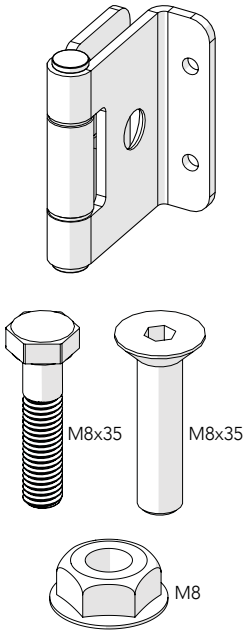

# HINGED DOOR EC LOCK PANIC BAR

KIT 36907950

# Hinged door EC Lock with Panic Bar

Art no: 88757950 ver.003

**Bag for kit**

**Bag for kit**

**Bag for kit 7880**

Art no: 88737950 ver:003

**Kit UXP  
Swing door**

**5**

**6**

13mm

Art no: 88757950 ver.003

**Kit UXP  
Swing door**

**7**

13mm

5 mm

Art no: 88737950 ver.003