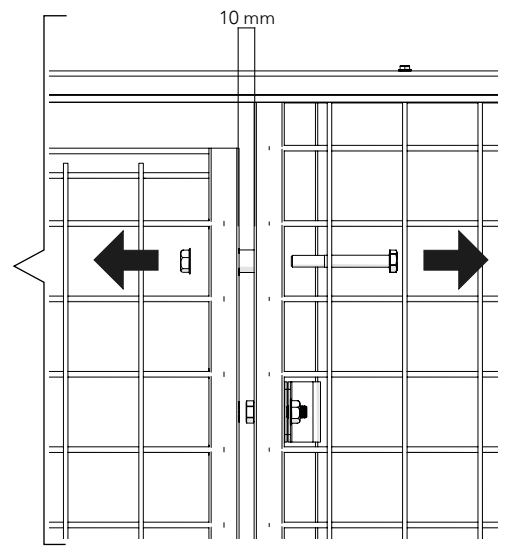

**Kit UXP
Swing door**

5

6

13mm

Art no: 88757950 ver.003

**Kit UXP
Swing door**

7

13mm

5 mm