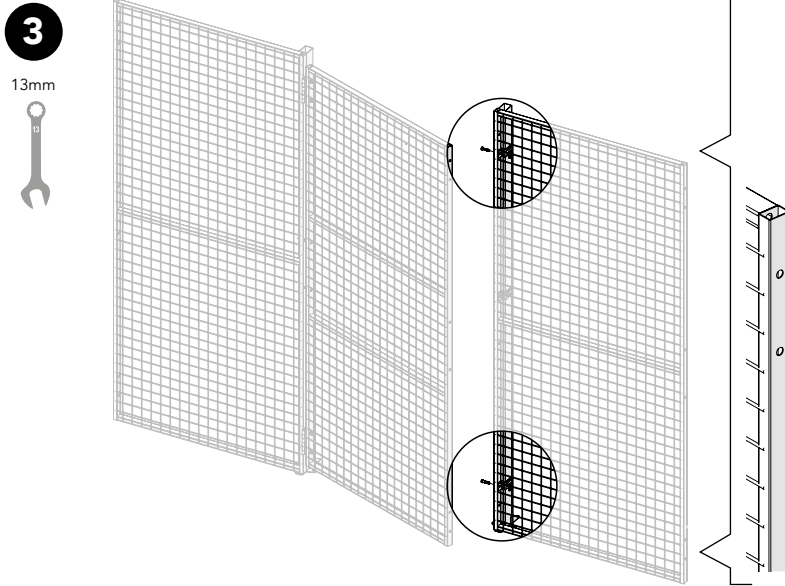

# Hinged door EC Lock with Panic Bar

Art no: 88757950 ver.003

**Bag for kit**

**Bag for kit**

**Bag for kit 7880**

Art no: 88737950 ver:003

**Kit UXP  
Swing door**

**5**