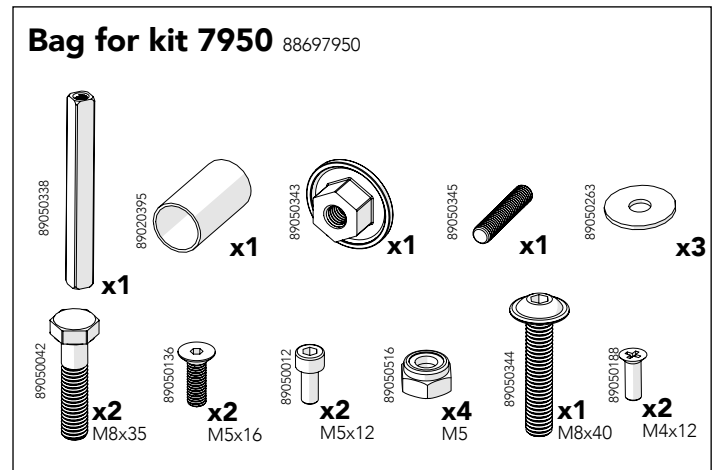

# HINGED DOOR EC LOCK PANIC BAR

KIT 36907950

# Hinged door EC Lock with Panic Bar

Art no: 88757950 ver.003

**Bag for kit**

**Bag for kit**

**Bag for kit 7880**

Art no: 88737950 ver:003

**Kit UXP  
Swing door**

**5**