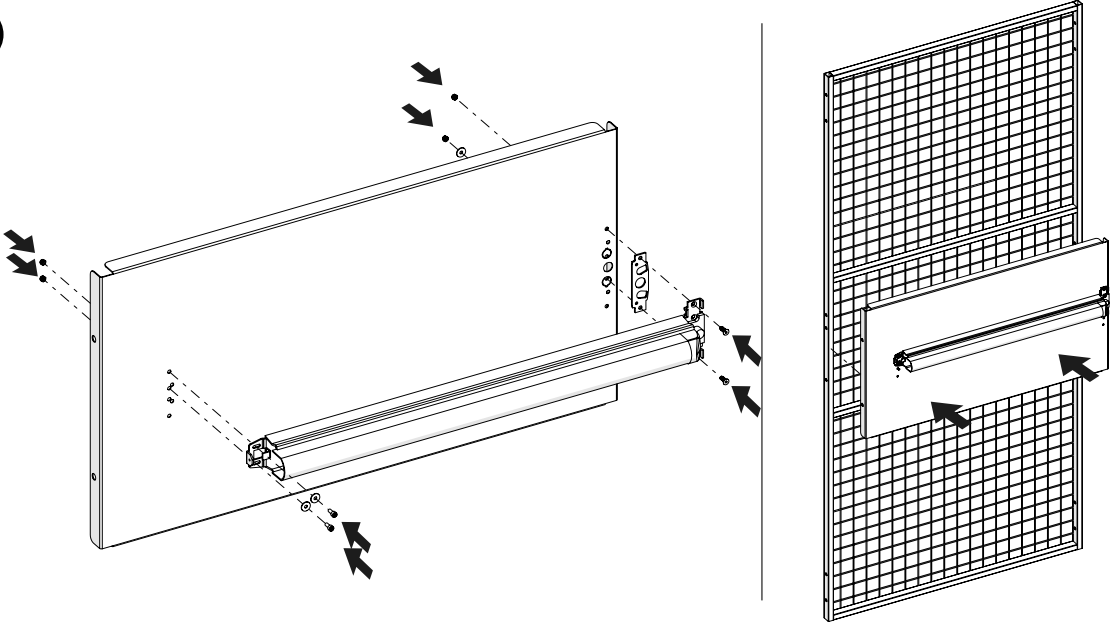

Bag for kit 7950

9

- M5x16
- M5x12
- M5
- M5

Bag for Kit 7960

10