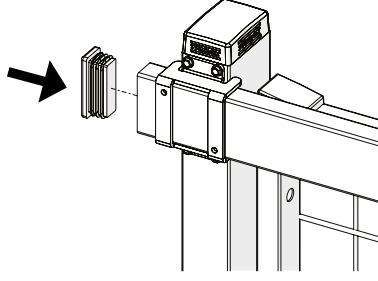

5

Door panel width

980 = 1110
1180 = 1310

Door stay length

6

Max 30 Nm

17 mm

7