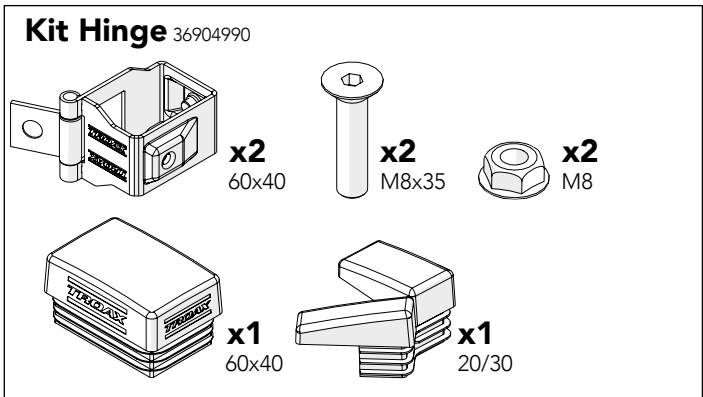

ASSEMBLY INSTRUCTION
– JUST FOLLOW ME

HINGED DOOR SMF EC LOCK PANIC BAR

KIT 36907960

Hinged door SmF EC Lock with Panic Bar

Kit 7960 WP SmF EC Lock Panic Bar 36907960

Art no: 88757960 ver.003

Kit Hinge

1

5

Door panel width

980 = 1110
1180 = 1310

Door stay length

6

Max 30 Nm

17 mm

7