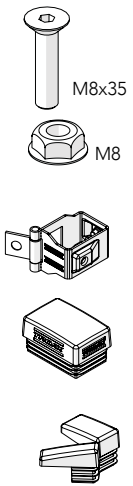

ASSEMBLY INSTRUCTION
– JUST FOLLOW ME

HINGED DOOR SMF EC LOCK PANIC BAR

KIT 36907960

Hinged door SmF EC Lock with Panic Bar

Kit 7960 WP SmF EC Lock Panic Bar 36907960

Art no: 88757960 ver.003

Kit Hinge

1

Bag for kit

2

Art no: 88737960 ver:003

Kit Bracket SmF

3

Kit Bracket SmF

4

Bag for kit

5

Door panel width

980 = 1110
1180 = 1310

Door stay length

6

Max 30 Nm

17 mm

7