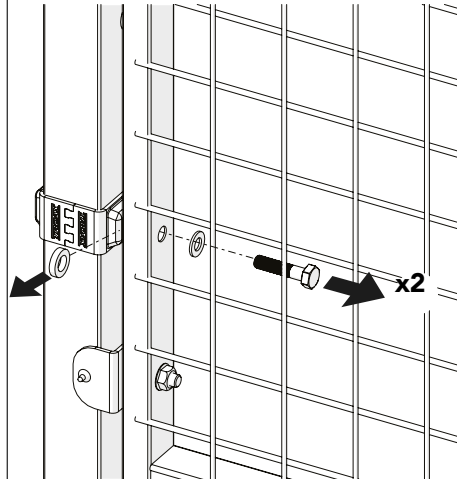

5

Door panel width

980 = 1110
1180 = 1310

Door stay length

6

Max 30 Nm

17 mm

7