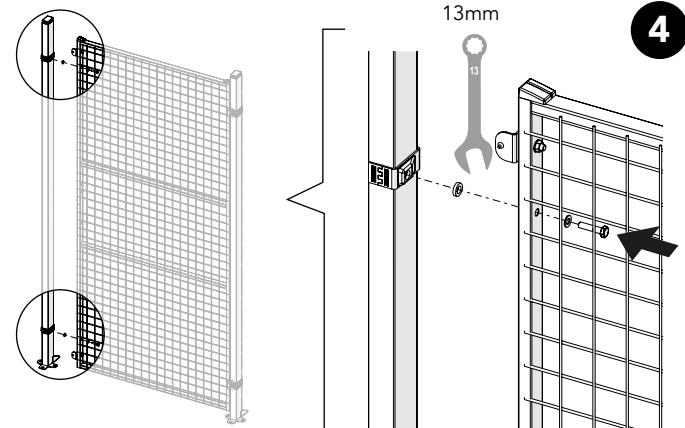

Kit Bracket SmF