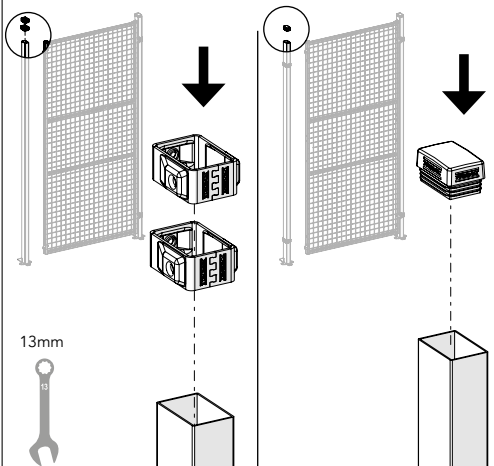

Kit Bracket SmF

3