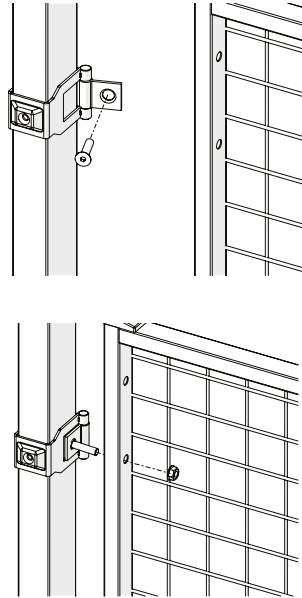

ASSEMBLY INSTRUCTION
– JUST FOLLOW ME

HINGED DOOR SMF EC LOCK PANIC BAR

KIT 36907960

Hinged door SmF EC Lock with Panic Bar

Kit 7960 WP SmF EC Lock Panic Bar 36907960

Art no: 88757960 ver.003

Kit Hinge

1

5

Door panel width

980 = 1110
1180 = 1310

Door stay length

6

Max 30 Nm

17 mm

7