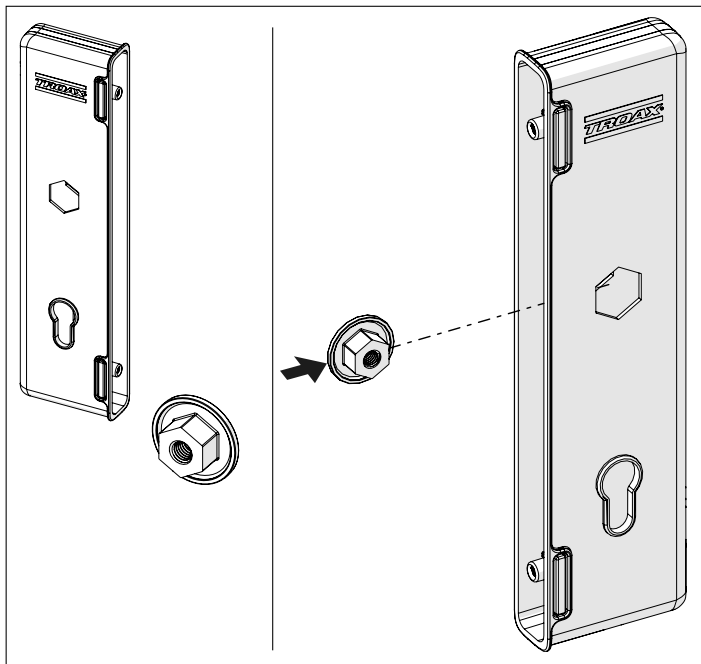

Bag for kit 7950

9

- M5x16
- M5x12
- M5
- M5

Bag for Kit 7960

10

Art no: 88737960 ver.003