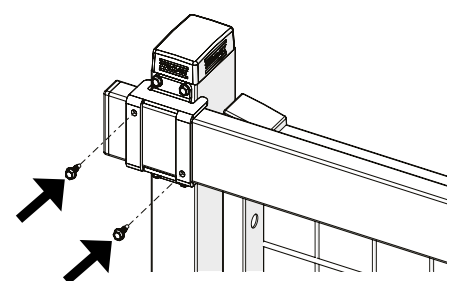

5

Door panel width

980 = 1110
1180 = 1310

Door stay length

6

Max 30 Nm

17 mm

7