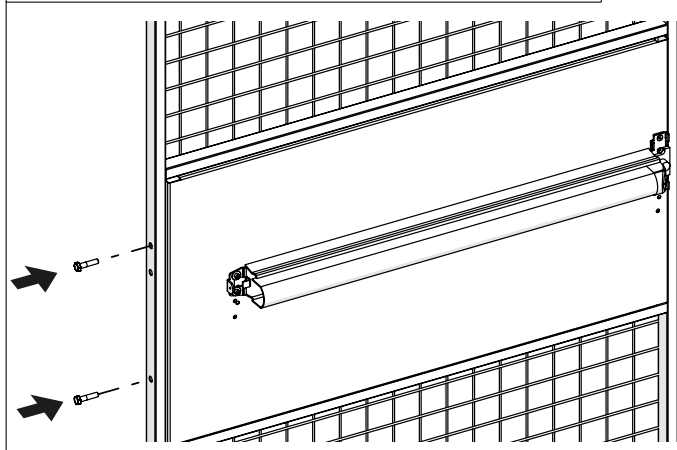

Art no: 88737960 ver.003