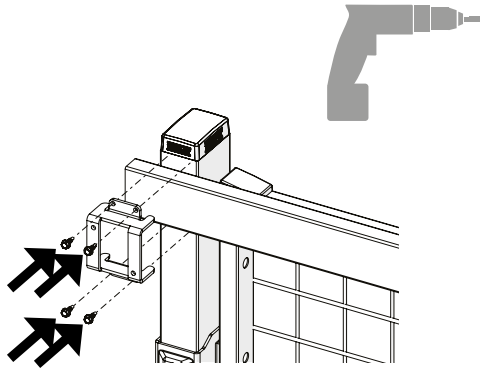

5

Door panel width

980 = 1110
1180 = 1310

Door stay length

6

Max 30 Nm

17 mm

7