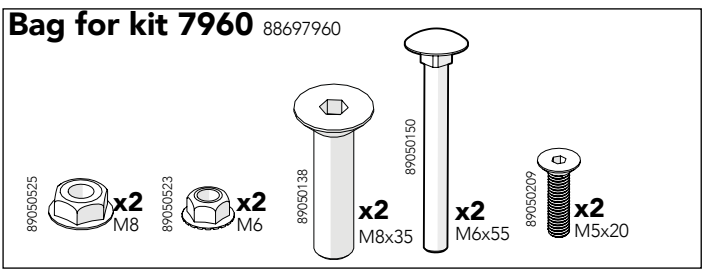

ASSEMBLY INSTRUCTION
– JUST FOLLOW ME

HINGED DOOR SMF EC LOCK PANIC BAR

KIT 36907960

Hinged door SmF EC Lock with Panic Bar

Kit 7960 WP SmF EC Lock Panic Bar 36907960

Art no: 88757960 ver.003

Kit Hinge

1

5

Door panel width

980 = 1110
1180 = 1310

Door stay length

6

Max 30 Nm

17 mm

7