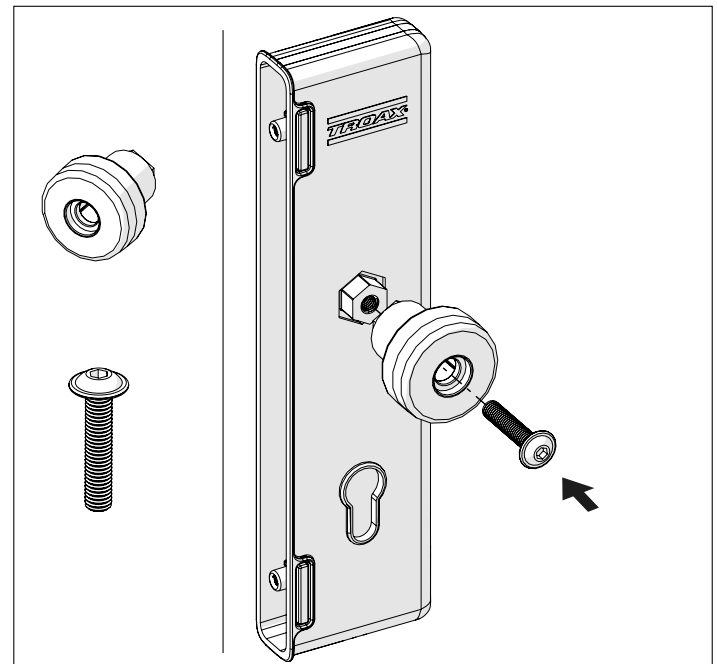

Bag for kit 7950

9

- M5x16
- M5x12
- M5
- M5

Bag for Kit 7960

10

Art no: 88737960 ver.003