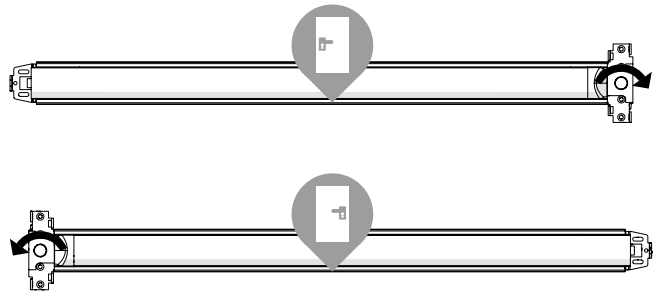

Art no: 88737960 ver.003