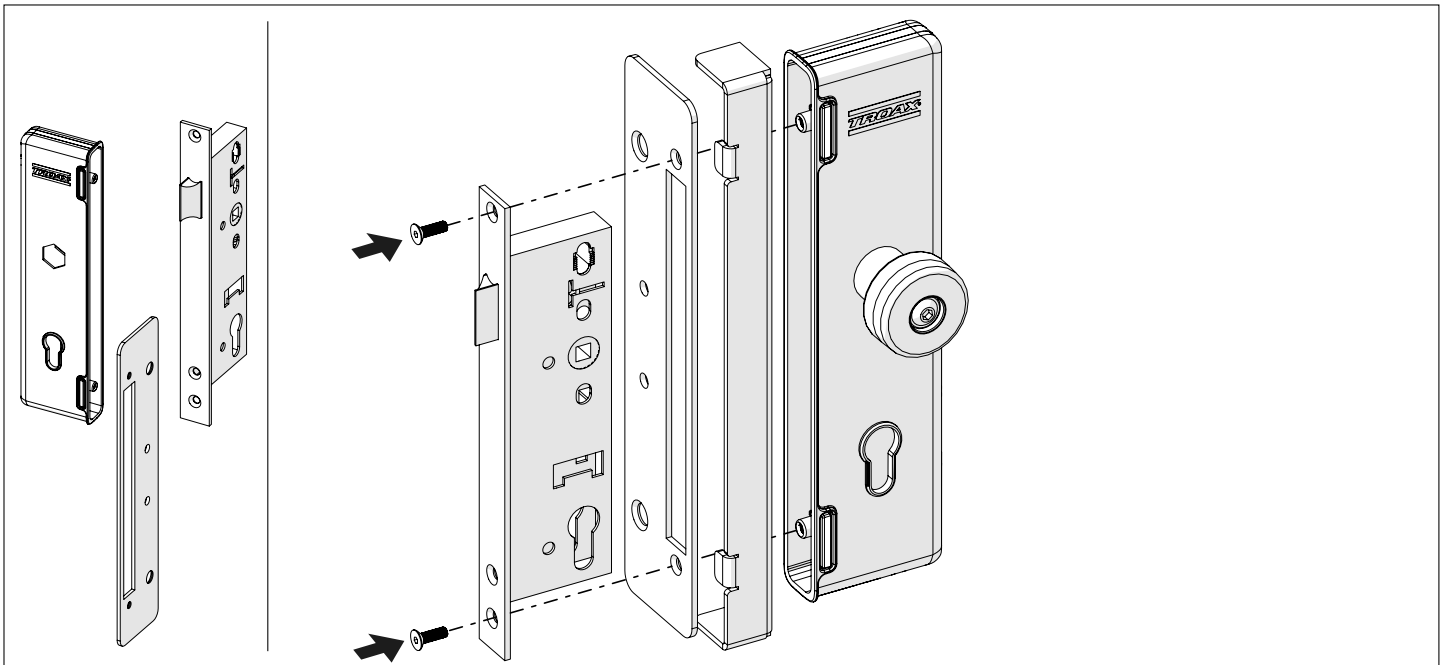

Bag for kit 7960

12

Art no: 88757960 ver:003

Bag for kit 5710

13