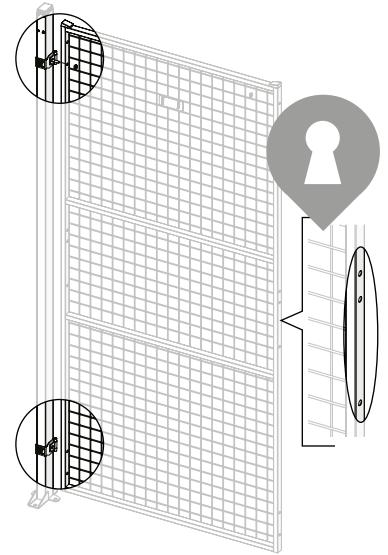

ASSEMBLY INSTRUCTION
– JUST FOLLOW ME

HINGED DOOR SMF EC LOCK PANIC BAR

KIT 36907960

Hinged door SmF EC Lock with Panic Bar

Kit 7960 WP SmF EC Lock Panic Bar 36907960

Art no: 88757960 ver.003

Kit Hinge

1

5

Door panel width

980 = 1110
1180 = 1310

Door stay length

6

Max 30 Nm

17 mm

7