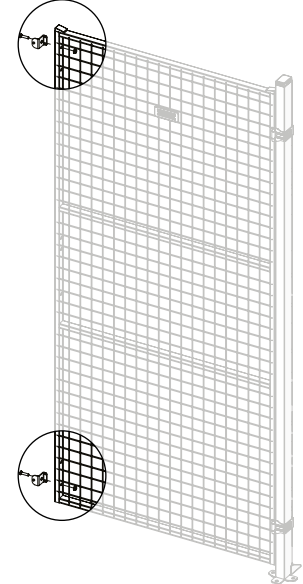

ASSEMBLY INSTRUCTION
– JUST FOLLOW ME

HINGED DOOR SMF EC LOCK PANIC BAR

KIT 36907960

Hinged door SmF EC Lock with Panic Bar

Kit 7960 WP SmF EC Lock Panic Bar 36907960

Art no: 88757960 ver.003

Kit Hinge

1

Bag for kit

2

Art no: 88737960 ver:003

Kit Bracket SmF

3

Kit Bracket SmF

4

Bag for kit

5

Door panel width

980 = 1110
1180 = 1310

Door stay length

6

Max 30 Nm

17 mm

7