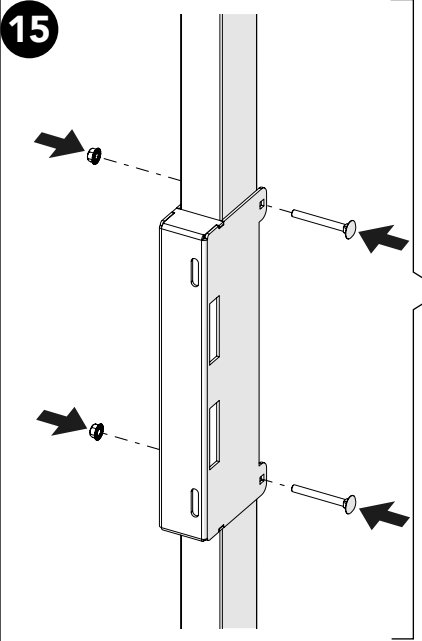

**Kit 7960+Bag
for kit 5710**

15