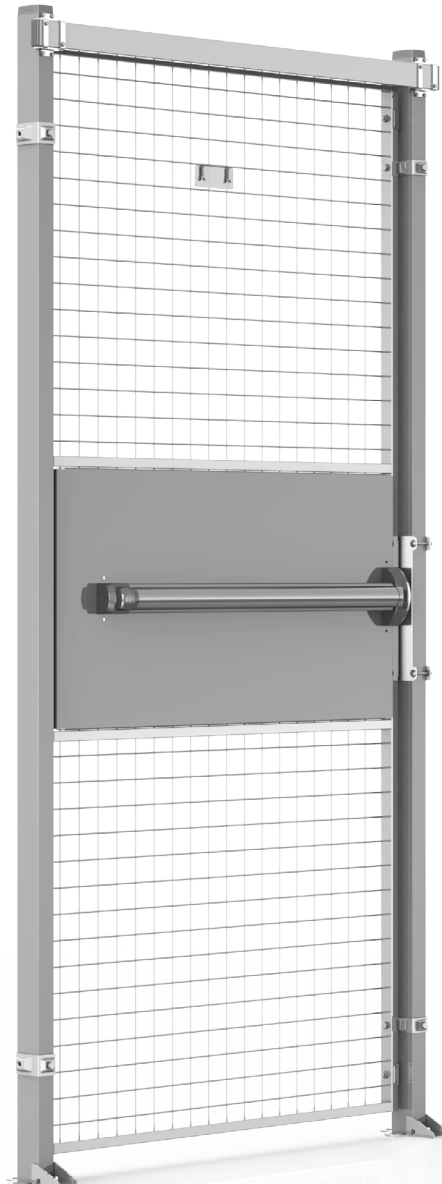

ASSEMBLY INSTRUCTION
– JUST FOLLOW ME

HINGED DOOR SMF EC LOCK PANIC BAR

KIT 36907960

Hinged door SmF EC Lock with Panic Bar

Kit 7960 WP SmF EC Lock Panic Bar 36907960

Art no: 88757960 ver.003

Kit Hinge

1

Bag for kit

2

Art no: 88737960 ver:003

Kit Bracket SmF

3

Kit Bracket SmF

4

Bag for kit

5

Door panel width

980 = 1110
1180 = 1310

Door stay length

6

Max 30 Nm

17 mm

7