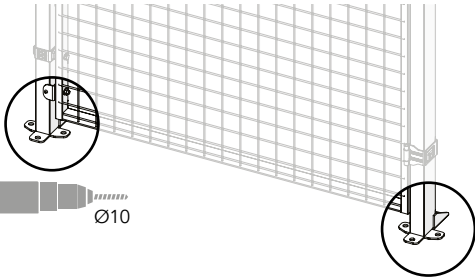

5

Door panel width

980 = 1110
1180 = 1310

Door stay length

6

Max 30 Nm

17 mm

7