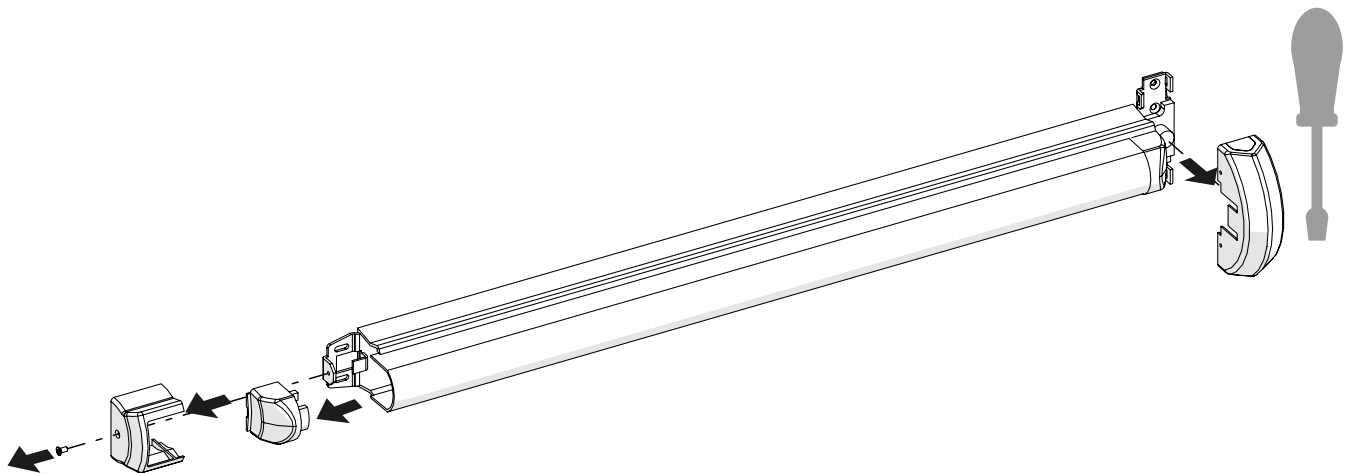

Art no: 88757960 ver.003

8

Kit 7960