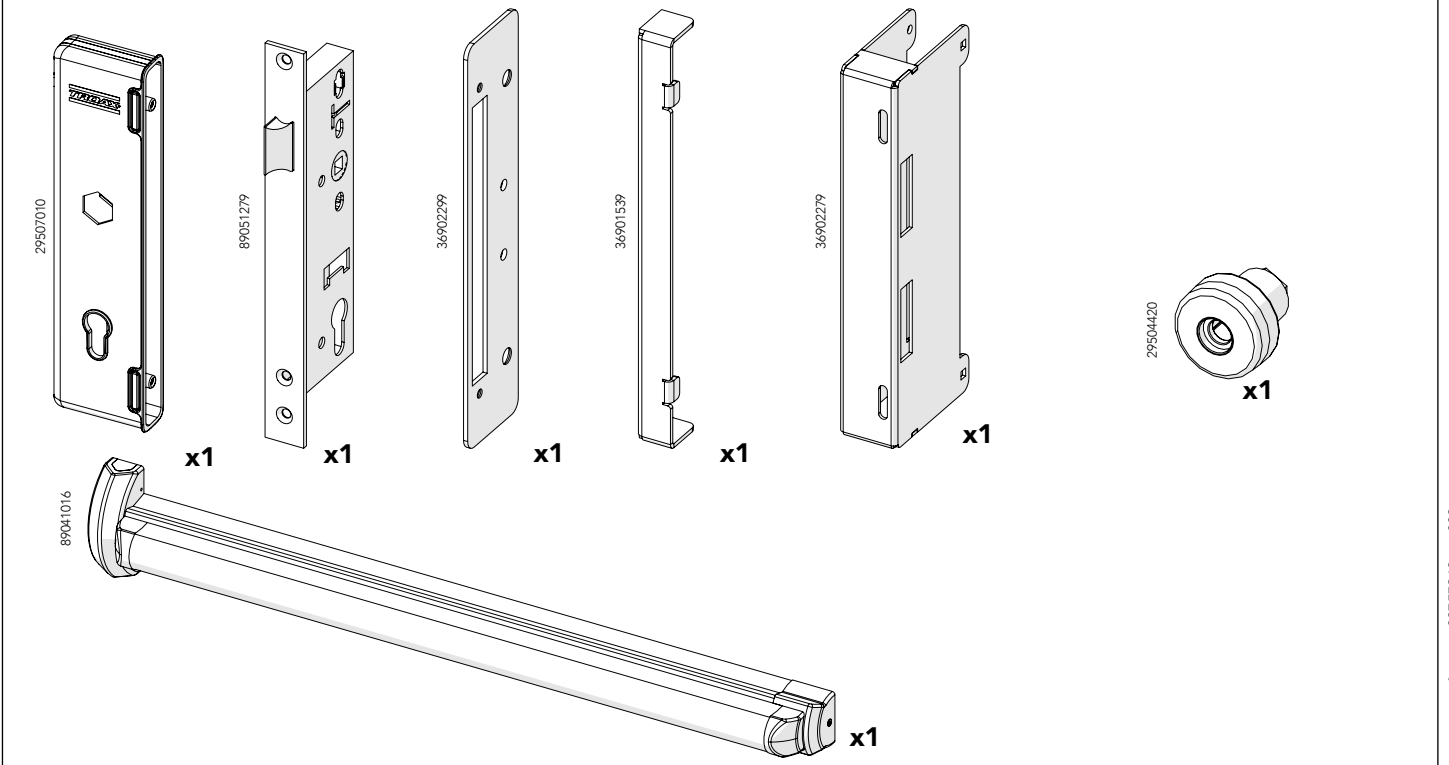

ASSEMBLY INSTRUCTION
– JUST FOLLOW ME

HINGED DOOR SMF EC LOCK PANIC BAR

KIT 36907960

Hinged door SmF EC Lock with Panic Bar

Kit 7960 WP SmF EC Lock Panic Bar 36907960

Art no: 88757960 ver.003

Kit Hinge

1

5

Door panel width

980 = 1110
1180 = 1310

Door stay length

6

Max 30 Nm

17 mm

7