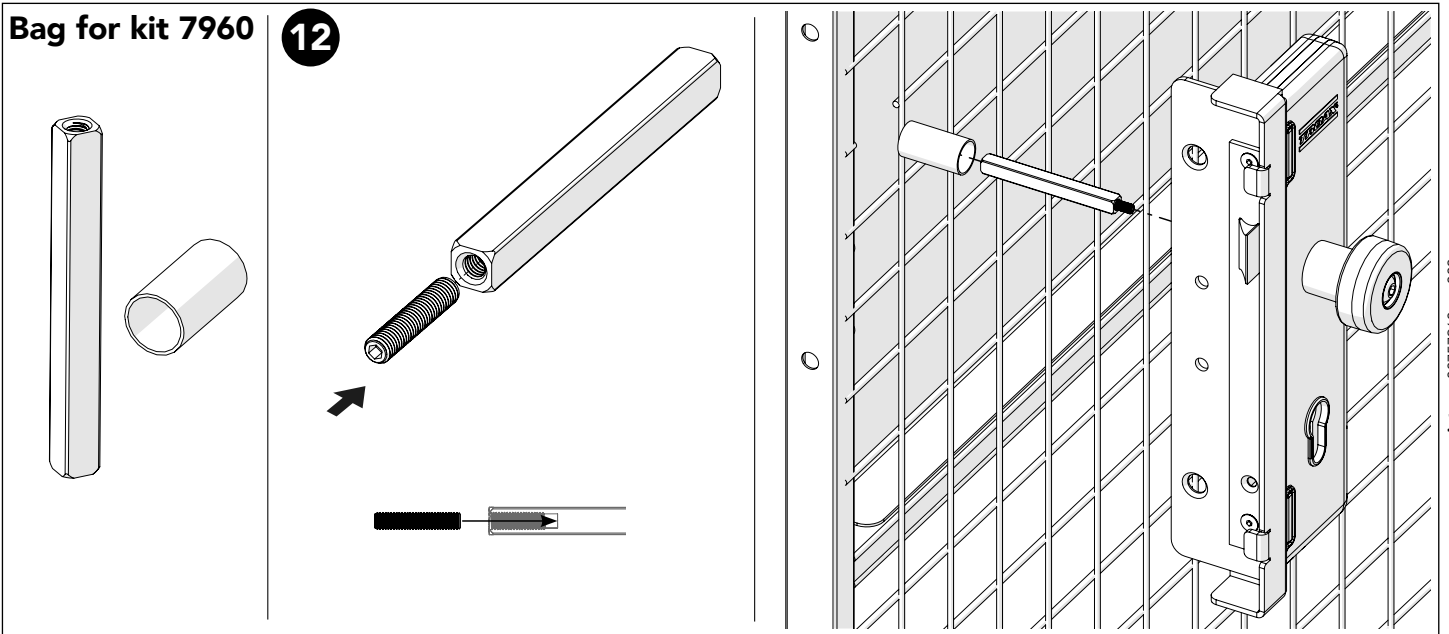

Bag for kit 7960

12