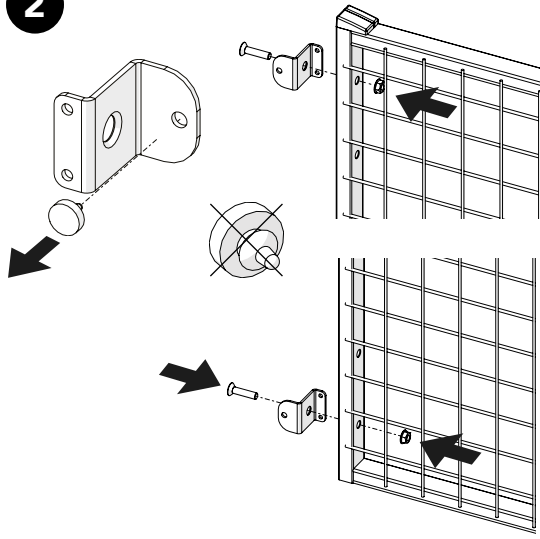

Bag for kit

2