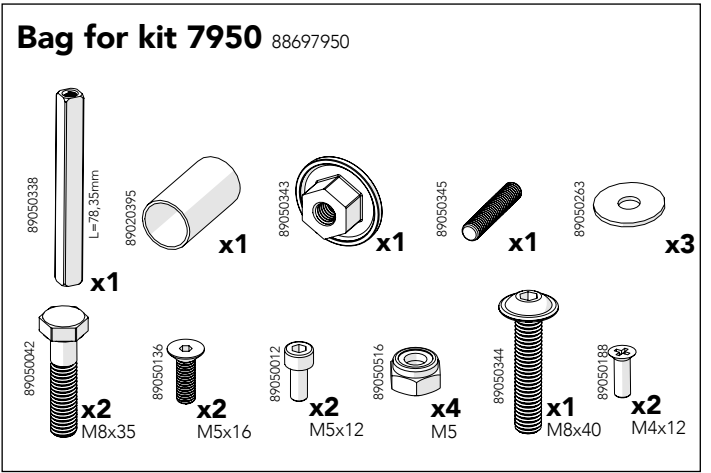

ASSEMBLY INSTRUCTION
– JUST FOLLOW ME

HINGED DOOR SMF EC LOCK PANIC BAR

KIT 36907960

Hinged door SmF EC Lock with Panic Bar

Kit 7960 WP SmF EC Lock Panic Bar 36907960

Art no: 88757960 ver.003

Kit Hinge

1

Bag for kit

2

Art no: 88737960 ver:003

Kit Bracket SmF

3

Kit Bracket SmF

4

Bag for kit

5

Door panel width

980 = 1110
1180 = 1310

Door stay length

6

Max 30 Nm

17 mm

7