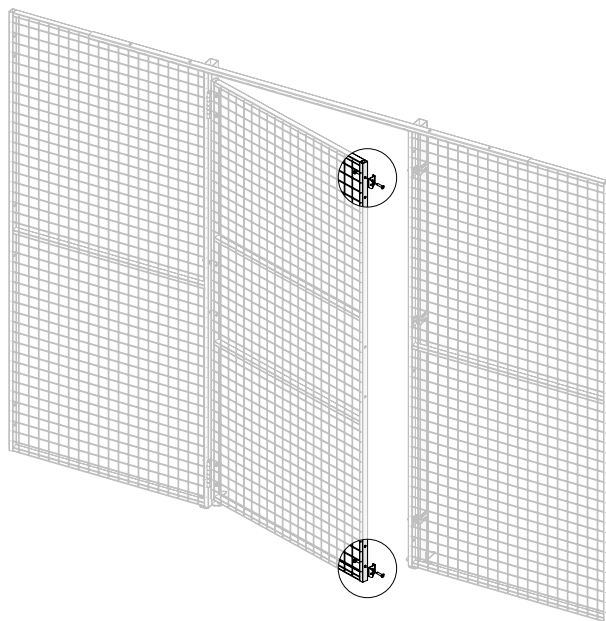

ASSEMBLY INSTRUCTION
– JUST FOLLOW ME

HINGED DOOR EL. STRIKE WITH PANIC BAR

KIT 36907980

Art no: 88737980 ver:003

**Kit UXP
Swing door**

5

6

13mm

Art no: 88757980 ver.003

**Kit UXP
Swing door**

7

13mm

5 mm

Art no: 88737980 ver.003

Bag for kit
7730

17