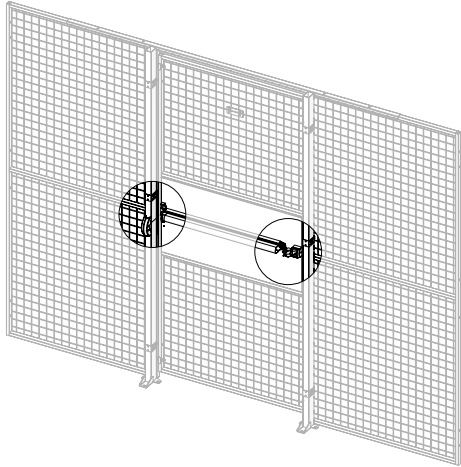

Bag for kit
7730

17

18

Art no: 88737980 ver.003

19