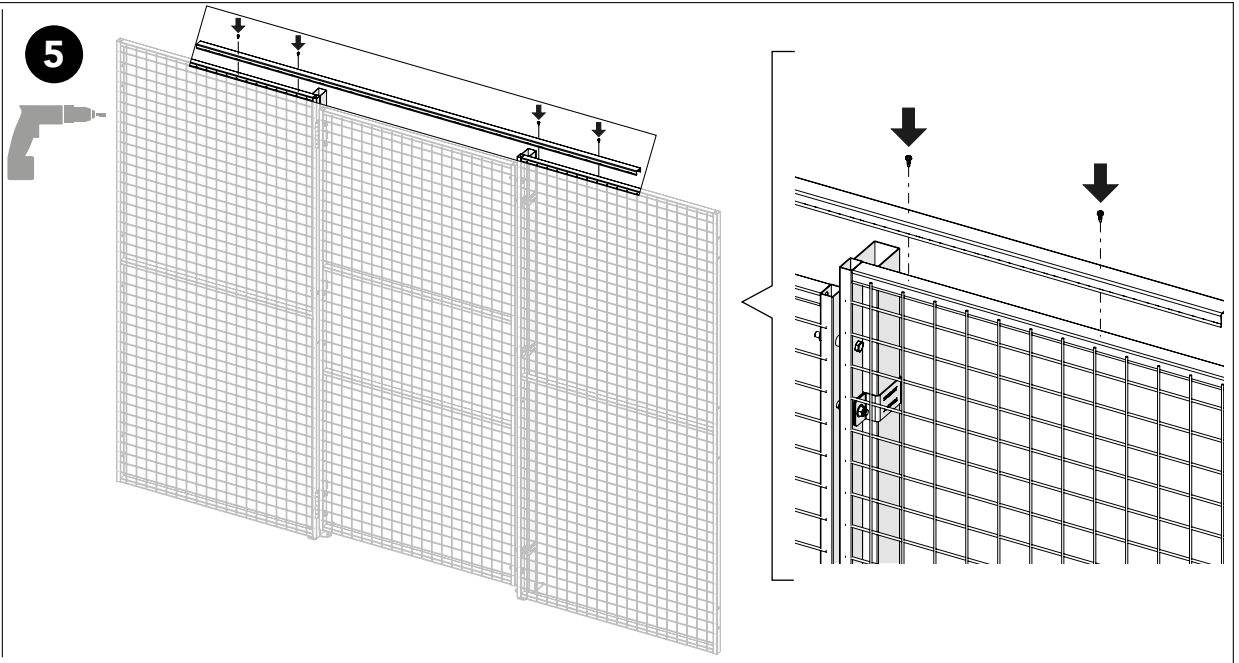

ASSEMBLY INSTRUCTION
– JUST FOLLOW ME

HINGED DOOR EL. STRIKE WITH PANIC BAR

KIT 36907980

Art no: 88737980 ver:003

**Kit UXP
Swing door**

5

6

13mm