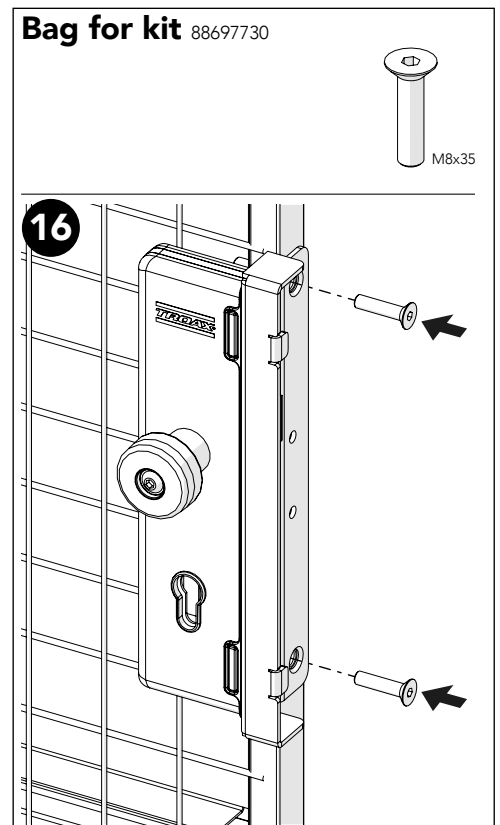

ASSEMBLY INSTRUCTION
– JUST FOLLOW ME

HINGED DOOR EL. STRIKE WITH PANIC BAR

KIT 36907980

Art no: 88737980 ver:003

**Kit UXP
Swing door**

5

6

13mm

Art no: 88757980 ver.003

**Kit UXP
Swing door**

7

13mm

5 mm

Art no: 88737980 ver.003

Bag for kit
7730

17