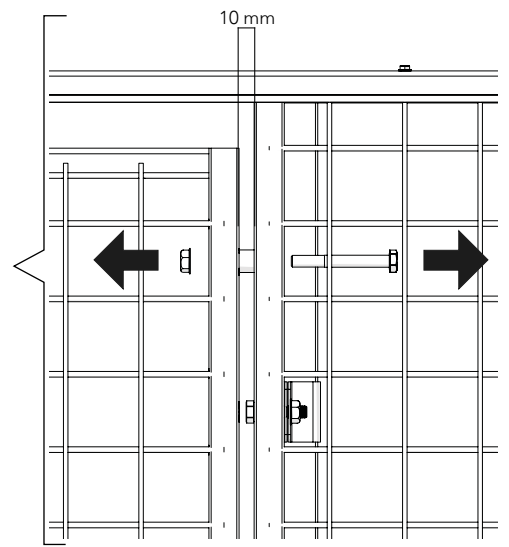

ASSEMBLY INSTRUCTION
– JUST FOLLOW ME

HINGED DOOR EL. STRIKE WITH PANIC BAR

KIT 36907980

Art no: 88737980 ver:003

**Kit UXP
Swing door**

5

6

13mm

Art no: 88757980 ver.003

**Kit UXP
Swing door**

7

13mm

5 mm

Art no: 88737980 ver.003

Bag for kit
7730

17