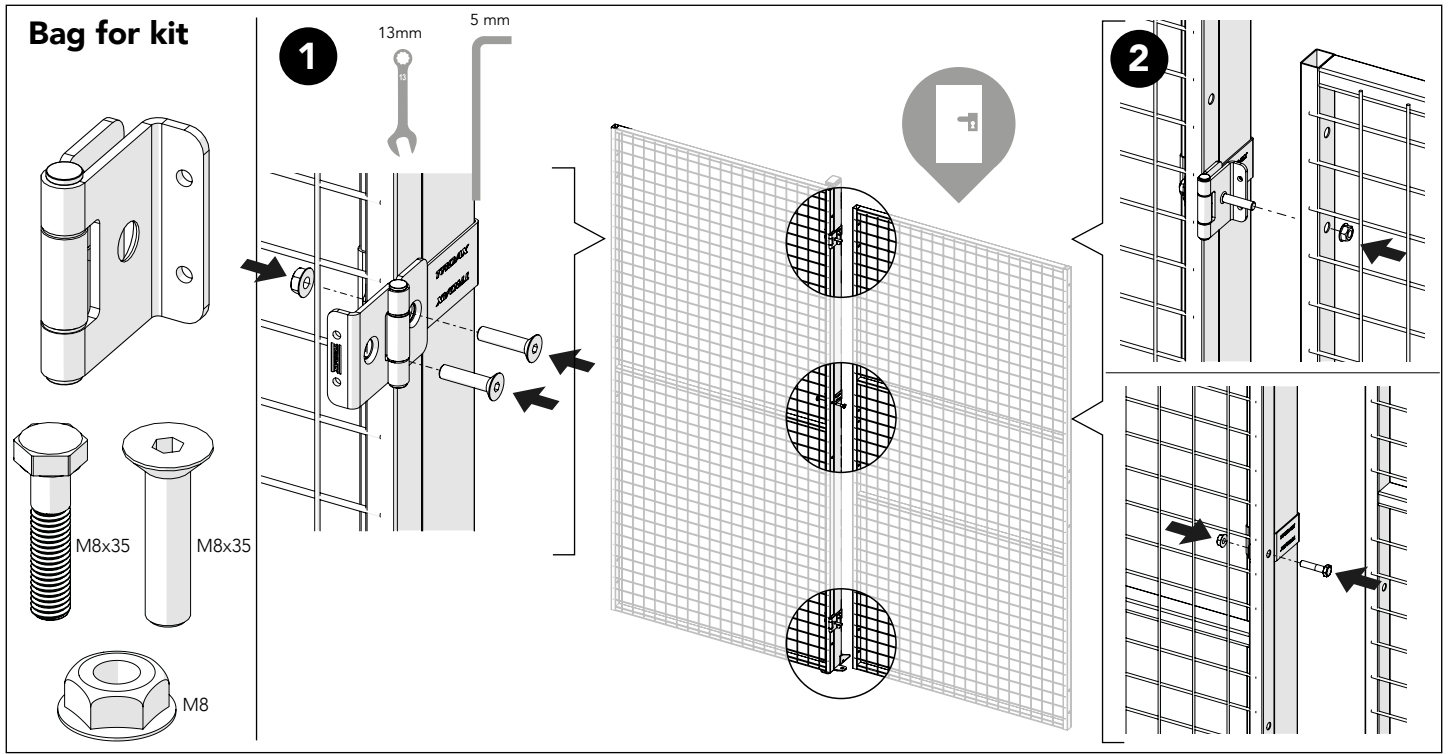

ASSEMBLY INSTRUCTION
– JUST FOLLOW ME

HINGED DOOR EL. STRIKE WITH PANIC BAR

KIT 36907980

Art no: 88737980 ver:003

**Kit UXP
Swing door**

5

6

13mm

Art no: 88757980 ver.003

**Kit UXP
Swing door**

7

13mm

5 mm

Art no: 88737980 ver.003

Bag for kit
7730

17