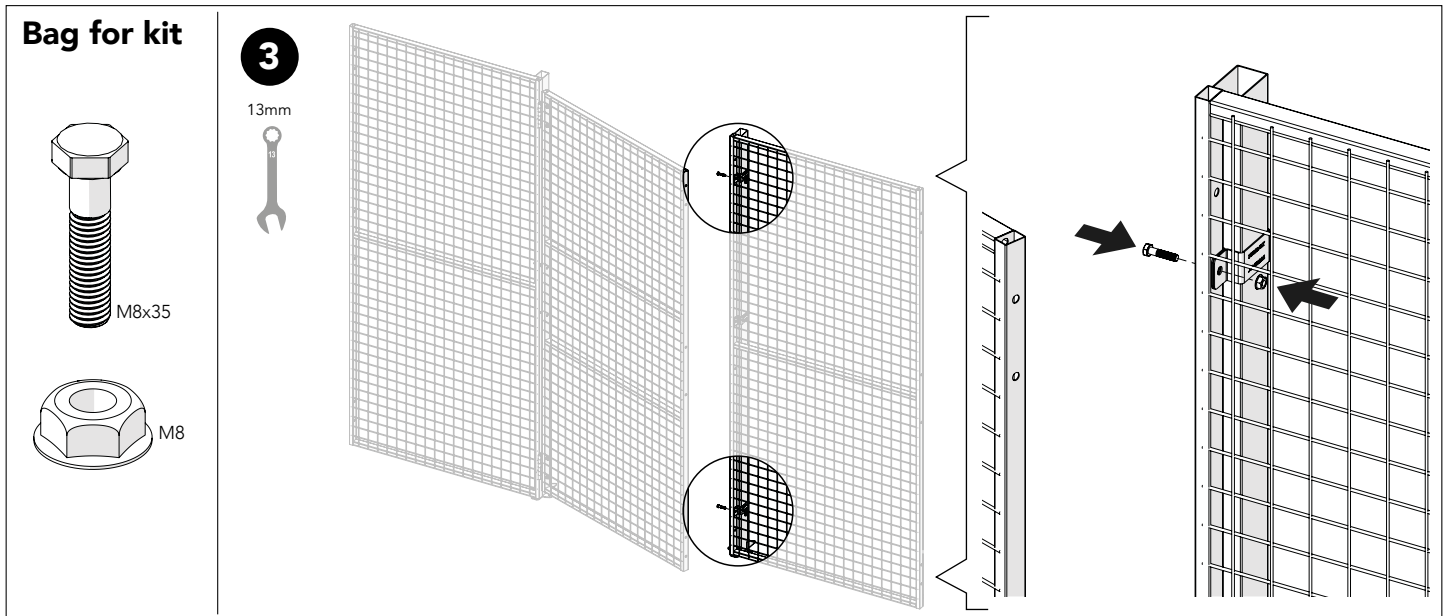

ASSEMBLY INSTRUCTION
– JUST FOLLOW ME

HINGED DOOR EL. STRIKE WITH PANIC BAR

KIT 36907980

Art no: 88737980 ver:003

**Kit UXP
Swing door**

5

6

13mm

Art no: 88757980 ver.003

**Kit UXP
Swing door**

7

13mm

5 mm

Art no: 88737980 ver.003

Bag for kit
7730

17