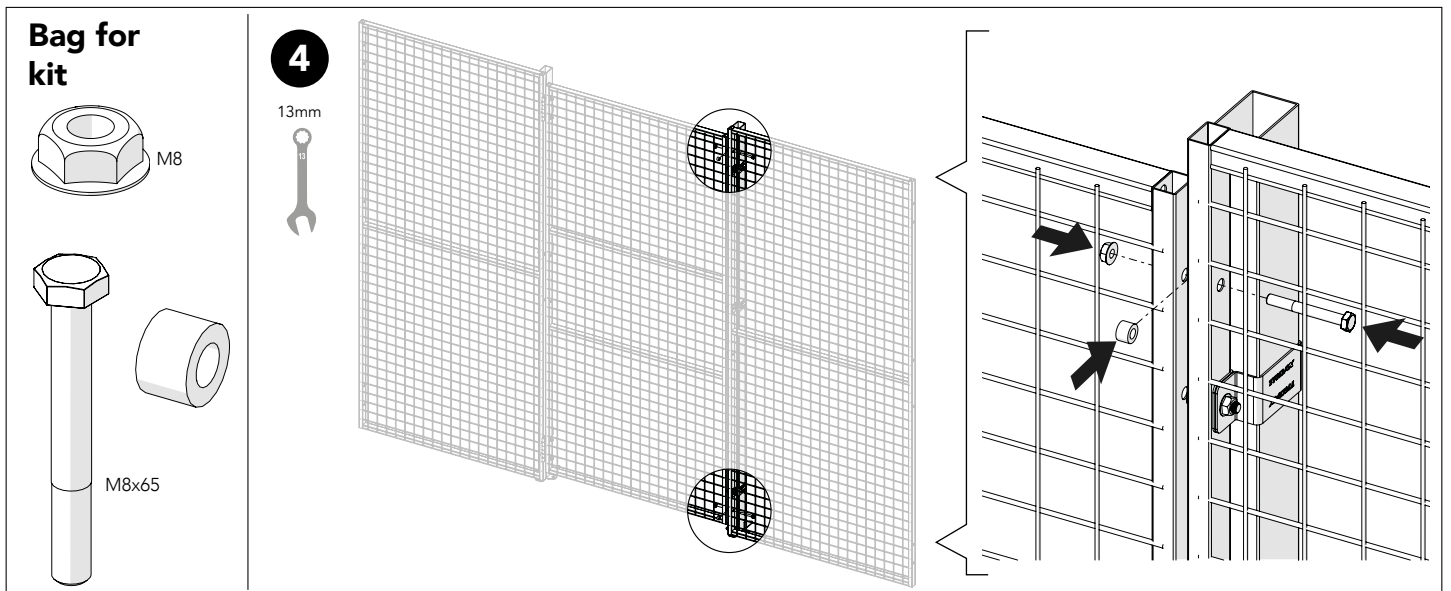

ASSEMBLY INSTRUCTION
– JUST FOLLOW ME

HINGED DOOR EL. STRIKE WITH PANIC BAR

KIT 36907980

Art no: 88737980 ver:003

**Kit UXP
Swing door**

5

6

13mm

Art no: 88757980 ver.003

**Kit UXP
Swing door**

7

13mm

5 mm

Art no: 88737980 ver.003

Bag for kit
7730

17