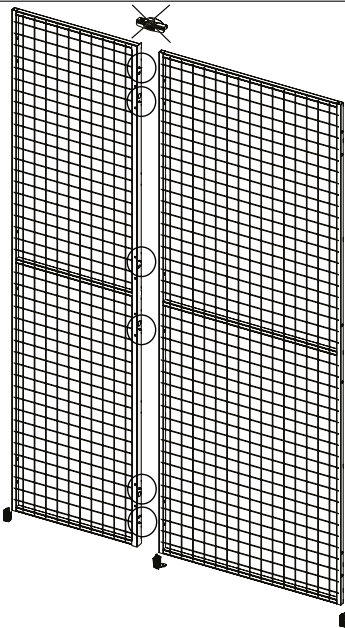

Property protection

1

2

3

5

Art no: 88754035 ver. 002