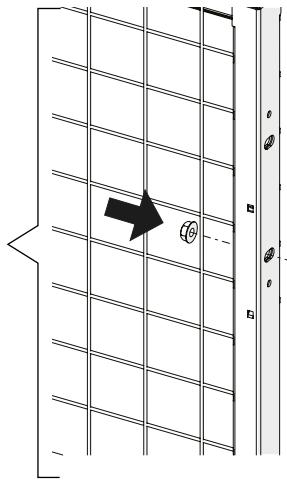

ASSEMBLY INSTRUCTION
– JUST FOLLOW ME

CUT PROFILE WIDTH 2200 UR/UX

KIT 36800430

Kit Cut Width

Art no: 88754035 ver.01

Warehouse partitioning

1

2

3

Kit Cut Width

4

5

Art no: 89754035 ver: 002

Property protection

1

2