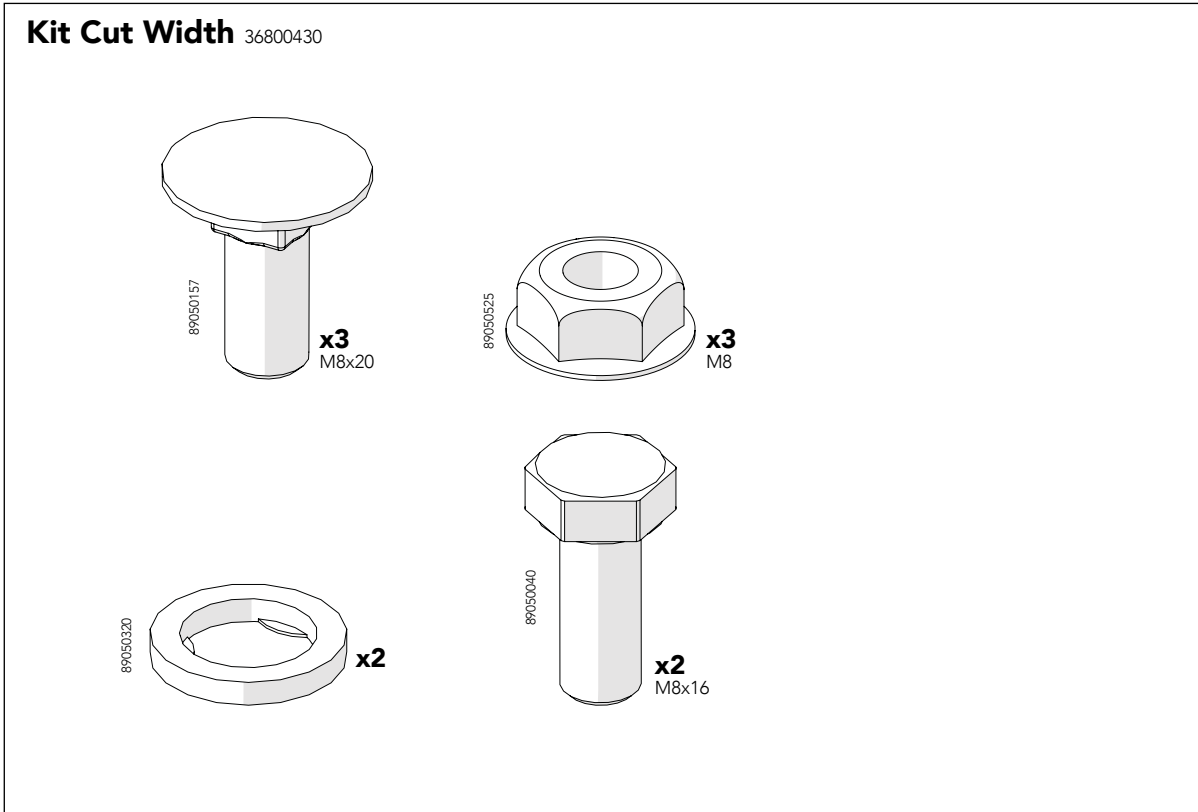

ASSEMBLY INSTRUCTION
– JUST FOLLOW ME

CUT PROFILE WIDTH 2200 UR/UX

KIT 36800430

Kit Cut Width

Art no: 88754035 ver.01

Warehouse partitioning

1

2

3

Kit Cut Width

4

5

Art no: 89754035 ver: 002

Property protection

1

2

3

5

Art no: 88754035 ver. 002