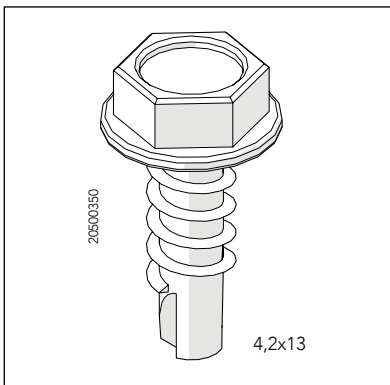

ASSEMBLY INSTRUCTION
– JUST FOLLOW ME

CUT PROFILE WIDTH 2200 UR/UX

KIT 36800430

Kit Cut Width

Art no: 88754035 ver.01

Warehouse partitioning

1

2

3

Kit Cut Width

4

5

Art no: 89754035 ver: 002

Property protection

1

2