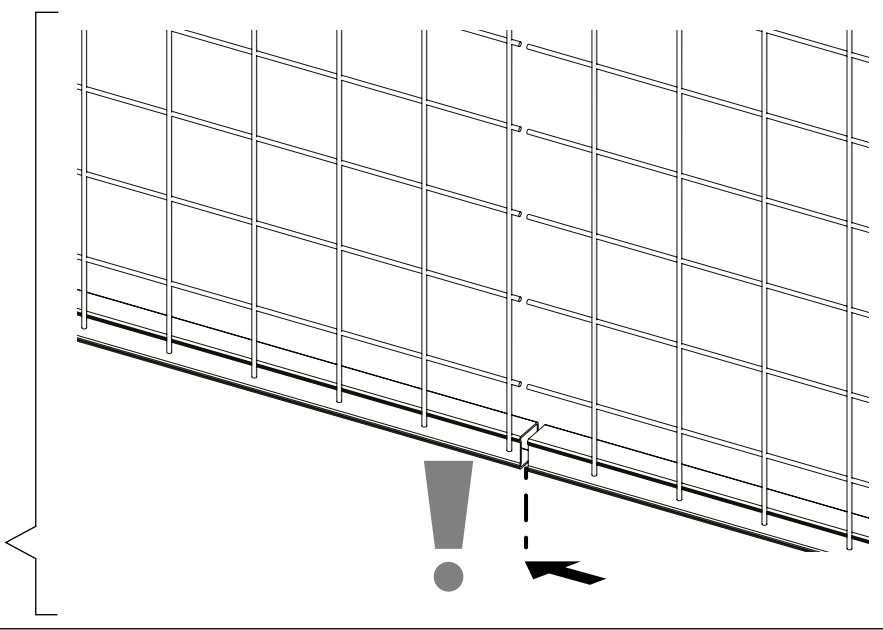

ASSEMBLY INSTRUCTION
– JUST FOLLOW ME

CUT PROFILE WIDTH 2200 UR/UX

KIT 36800430

Kit Cut Width

Art no: 88754035 ver.01

Warehouse partitioning

1

2

3

Kit Cut Width

4

5

Art no: 89754035 ver: 002

Property protection

1

2