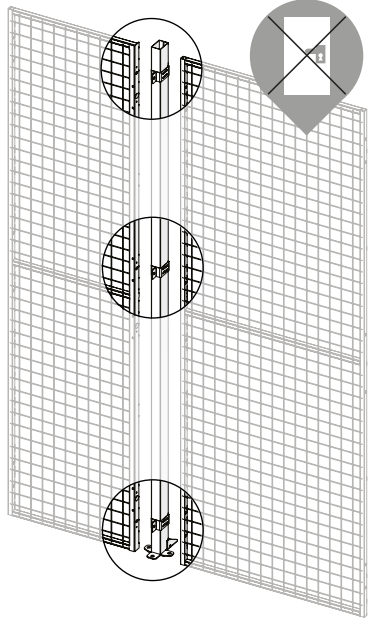

ASSEMBLY INSTRUCTION
– JUST FOLLOW ME

CUT PROFILE WIDTH 2200 UR/UX

KIT 36800430

Kit Cut Width

Art no: 88754035 ver.01

Warehouse partitioning

1

2

3

Kit Cut Width

4

5

Art no: 89754035 ver: 002

Property protection

1

2