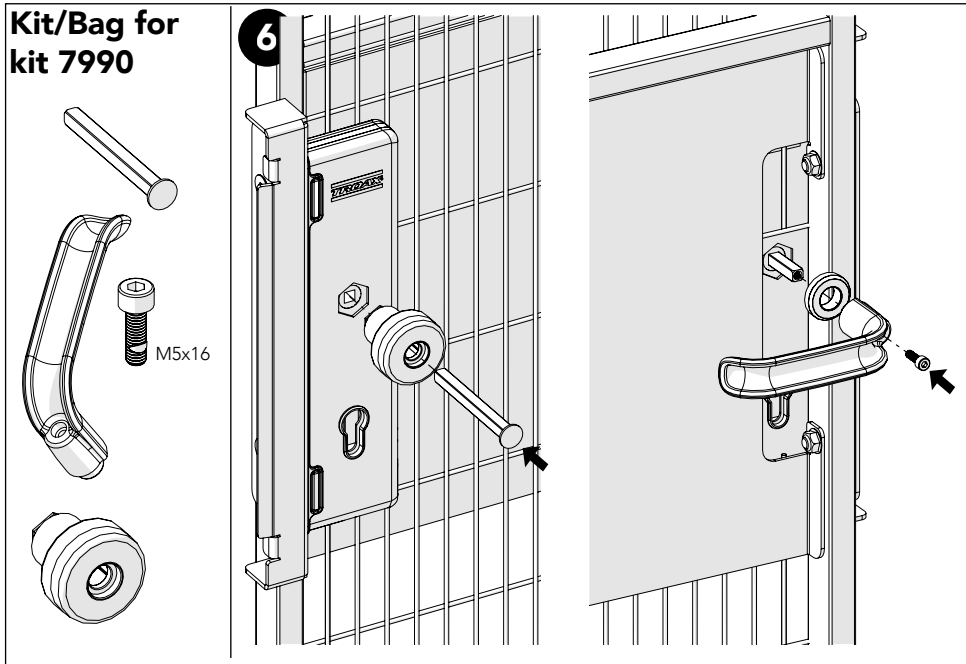

ASSEMBLY INSTRUCTION  
- JUST FOLLOW ME

# ELECTRIC STRIKE EC SMF

KIT 36907990

Art no: 88757990 ver. 001

Art no: 88757990 ver. 001