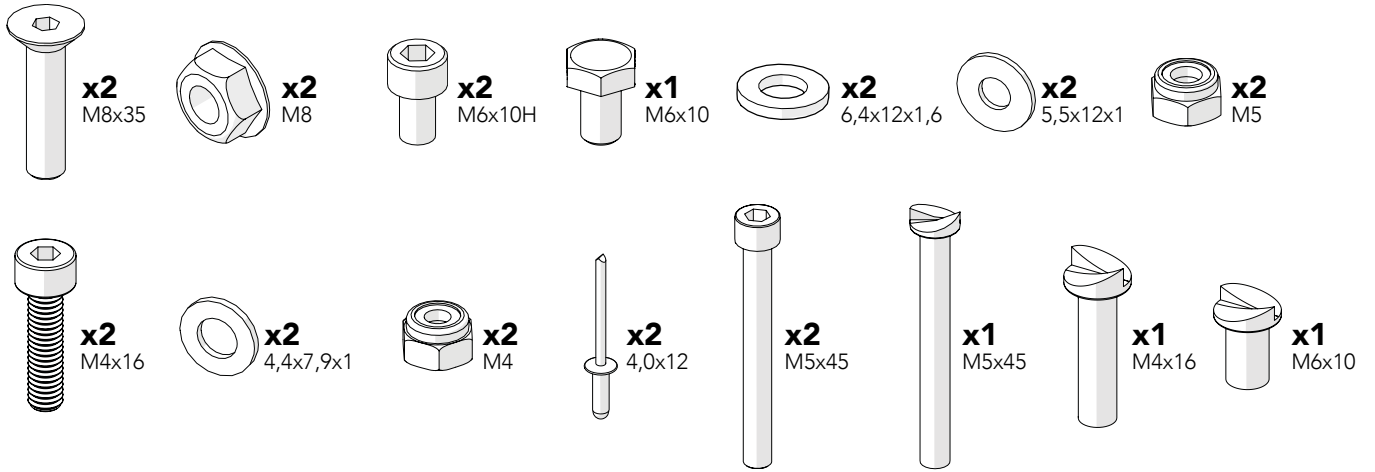

Safe Lock EUN PLe GL 29933041/29933042

Bag Safe Lock no.5 29930085

Safe Lock EUN PLe GL

Art no: 88754608 ver. 004