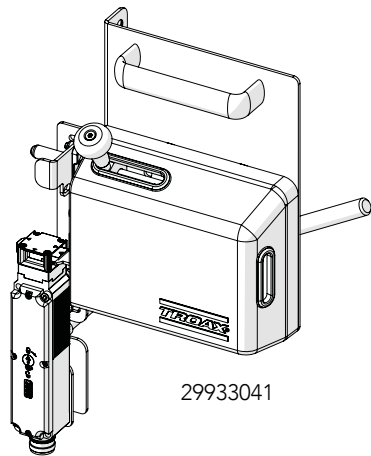

Safe Lock EUN PLe GL

Art no: 88754608 ver. 004