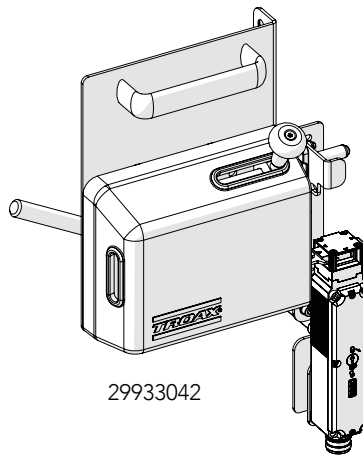

Safe Lock EUN PLe GL

Art no: 88754608 ver. 004