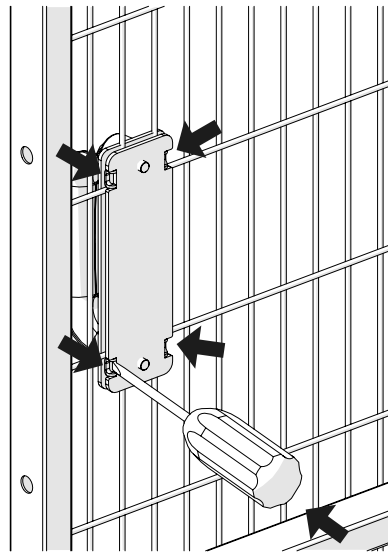

ASSEMBLY INSTRUCTION
– JUST FOLLOW ME

KIT HANDLE WITH BRACKET

KIT 36906610

Kit Handle With Bracket

36906610

Kit Plastic Handle 120mm

36906480

1 Mesh Panels