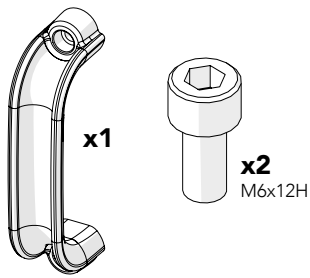

ASSEMBLY INSTRUCTION
– JUST FOLLOW ME

KIT HANDLE WITH BRACKET

KIT 36906610

Kit Handle With Bracket

36906610

Kit Plastic Handle 120mm

36906480

1 Mesh Panels

Art no: 888754585 ver. 001

2 PC Panels/ UR SP Panels