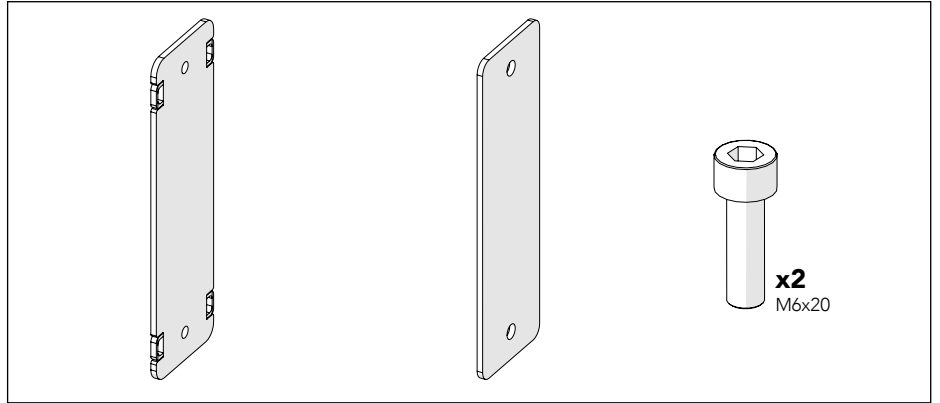

ASSEMBLY INSTRUCTION
– JUST FOLLOW ME

KIT HANDLE WITH BRACKET

KIT 36906610

Kit Handle With Bracket

36906610

Kit Plastic Handle 120mm

36906480

1 Mesh Panels

Art no: 888754585 ver. 001

2 PC Panels/ UR SP Panels