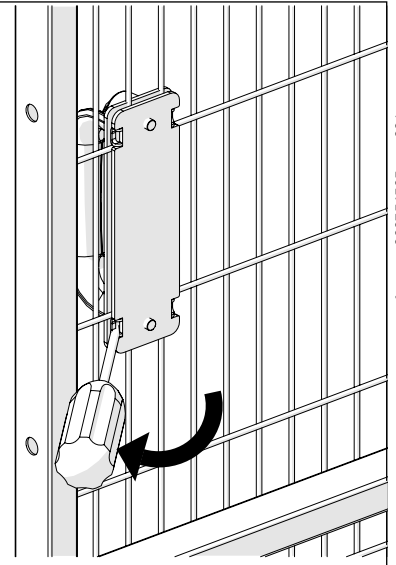

ASSEMBLY INSTRUCTION
– JUST FOLLOW ME

KIT HANDLE WITH BRACKET

KIT 36906610

Kit Handle With Bracket

36906610

Kit Plastic Handle 120mm

36906480

1 Mesh Panels