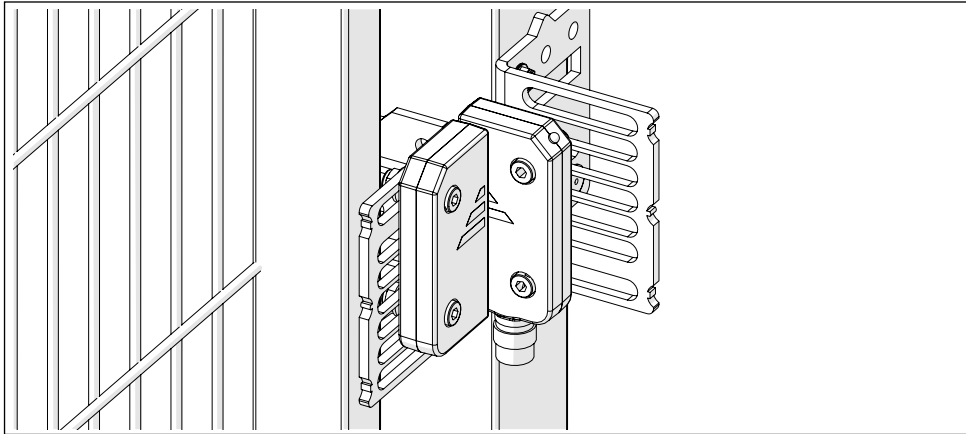

ASSEMBLY INSTRUCTION
- JUST FOLLOW ME

BRACKET FOR SAFETY SWITCHES

KIT 36902910, 36902920

Art no: 88754807 ver. 001

Art no: 88754807 ver. 001

Bracket For Safety Switches

Art no: 88754807 ver. 001