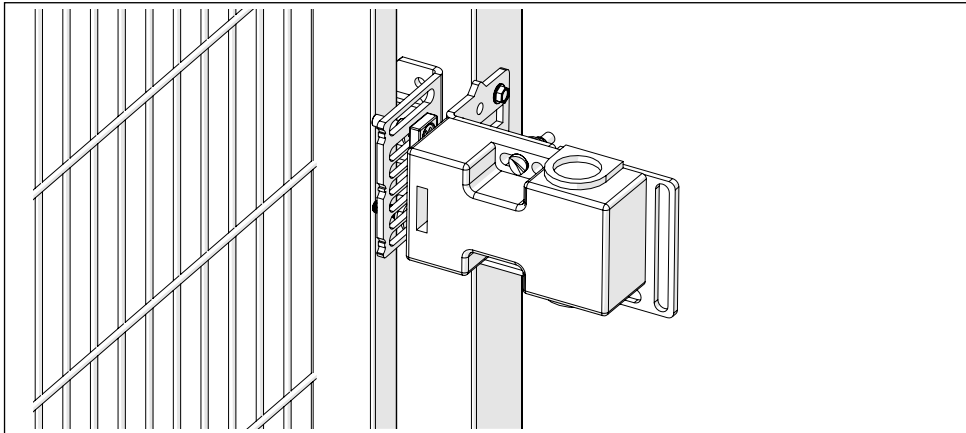

ASSEMBLY INSTRUCTION
- JUST FOLLOW ME

BRACKET FOR SAFETY SWITCHES

KIT 36902910, 36902920

Art no: 88754807 ver. 001

Art no: 88754807 ver. 001

Bracket For Safety Switches

Art no: 88754807 ver. 001