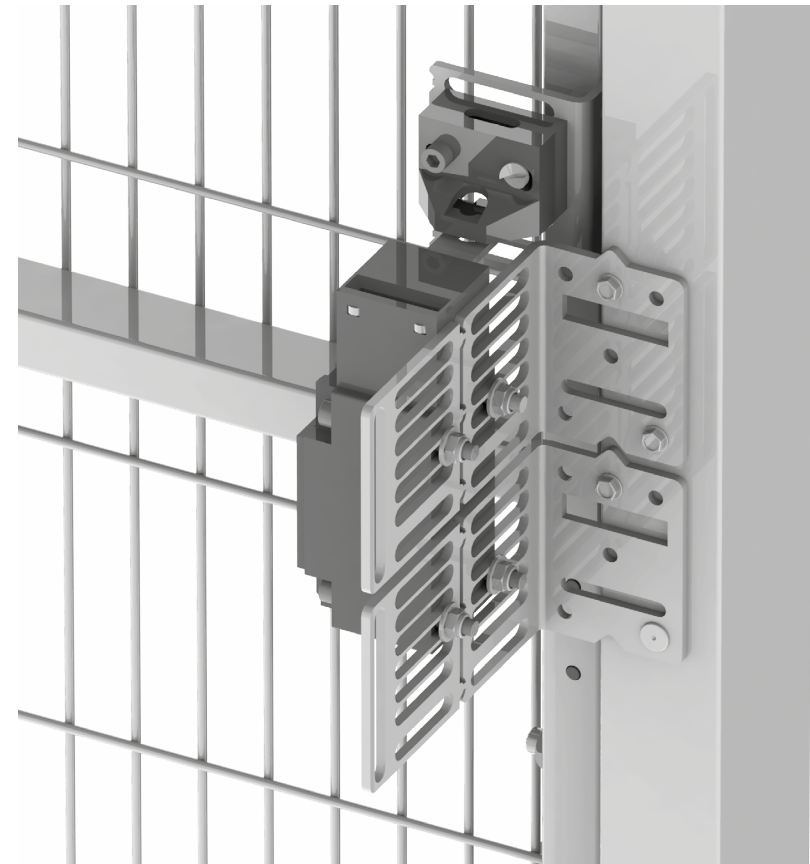

ASSEMBLY INSTRUCTION
- JUST FOLLOW ME

BRACKET FOR SAFETY SWITCHES

KIT 36902910, 36902920

Art no: 88754807 ver. 001

Art no: 88754807 ver. 001

Bracket For Safety Switches

Art no: 88754807 ver. 001