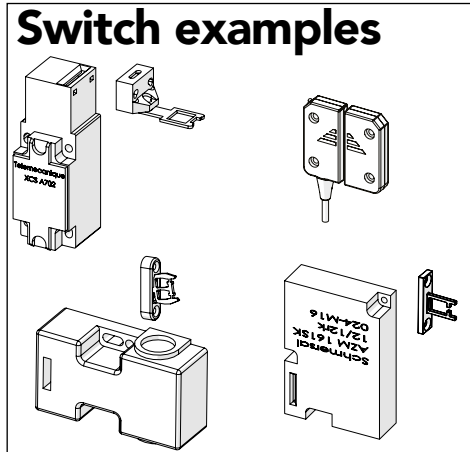

ASSEMBLY INSTRUCTION
- JUST FOLLOW ME

BRACKET FOR SAFETY SWITCHES

KIT 36902910, 36902920

Art no: 88754807 ver. 001

Art no: 88754807 ver. 001

Bracket For Safety Switches

Art no: 88754807 ver. 001