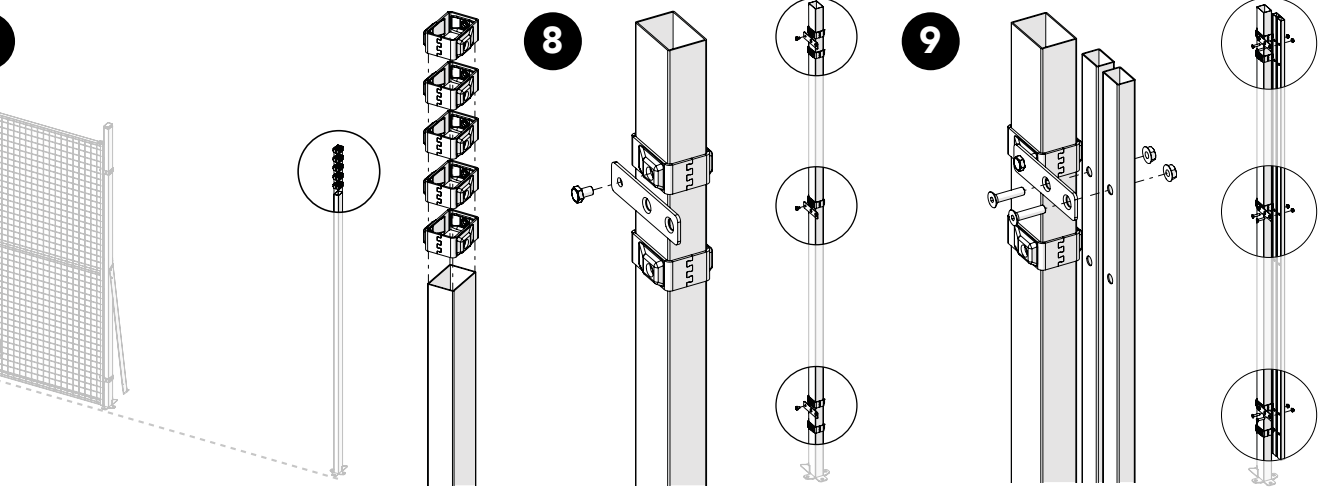

Bag for kit 6430

6

Kit 6430 Linear Sliding Door + Bag for kit 6430 + Kit Bracket SMF

7

8

9

10

11

12

Art no: 88754755 ver. 03