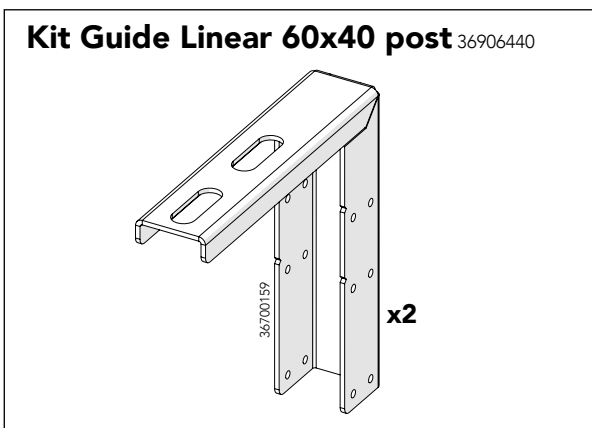

Warehouse  
partitioning

Linear sliding  
door 60x40  
WP

**Kit 36906430**

Art no: 88754/755 ver. 03  
Print no: 202108-1314-EN

Follow me

[www.troax.com](http://www.troax.com)

# Linear sliding door 60x40

4