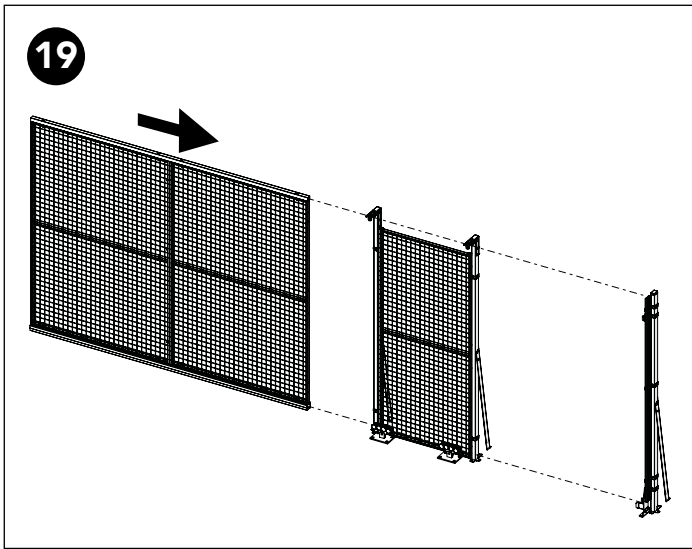

Art.no: 88754755 Ver. 03