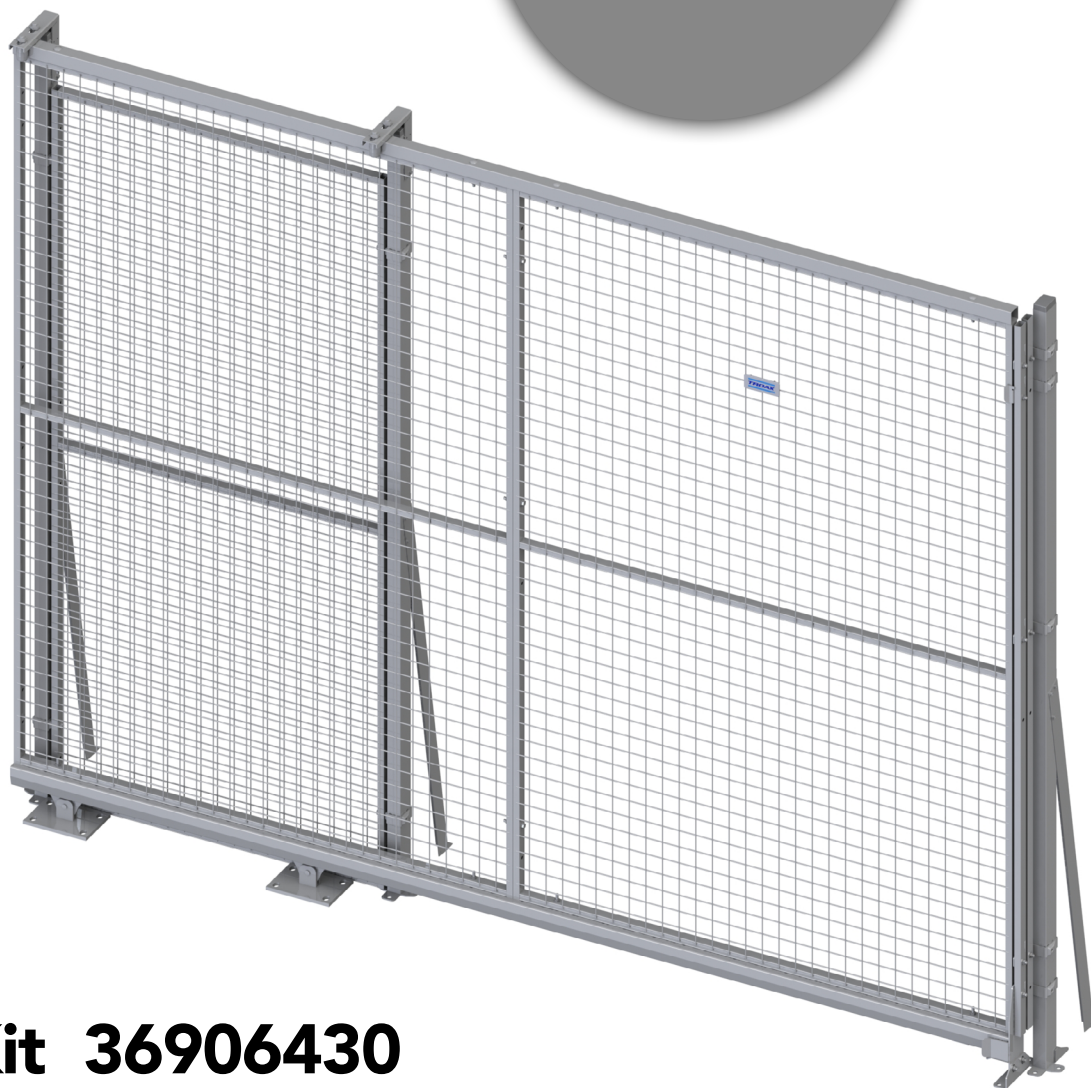

Warehouse  
partitioning

Linear sliding  
door 60x40  
WP

**Kit 36906430**

Art no: 88754/755 ver. 03  
Print no: 202108-1314-EN

Follow me

[www.troax.com](http://www.troax.com)

# Linear sliding door 60x40

4