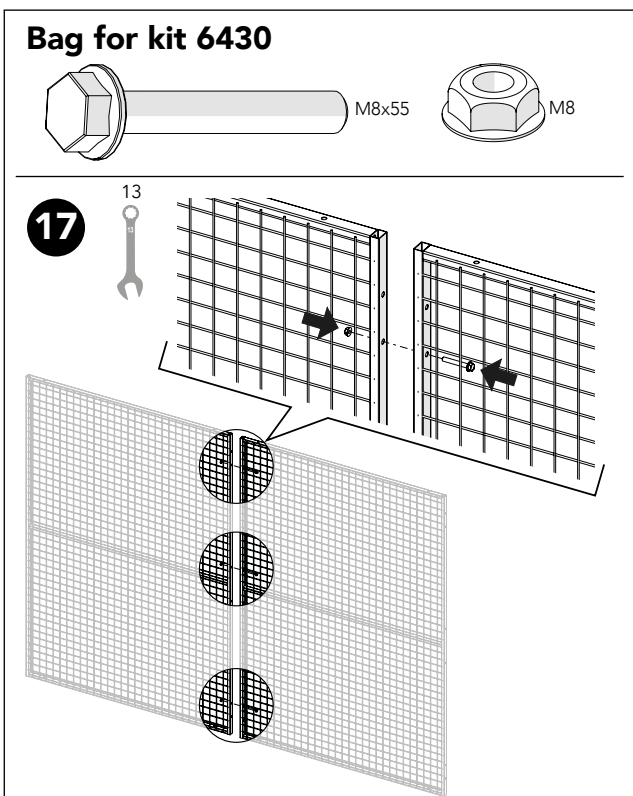

A + B + C + D	A	B	C	D
1800	3000 mm	1500	1500		
2500	4000 mm	1500	1500	1000	
3000	4500 mm	1500	1500	1500	
3500	5000 mm	1000	1500	1500	1000
4250	6000 mm	1500	1500	1500	1500

Art no: 88754755 ver. 03