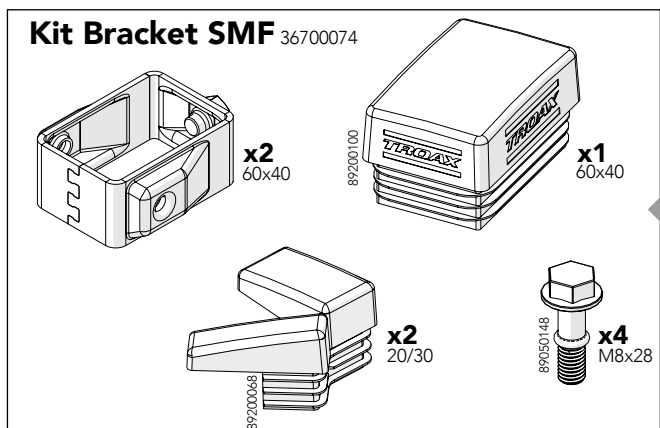

Warehouse  
partitioning

Linear sliding  
door 60x40  
WP

**Kit 36906430**

Art no: 88754/755 ver. 03  
Print no: 202108-1314-EN

Follow me

[www.troax.com](http://www.troax.com)

# Linear sliding door 60x40

4