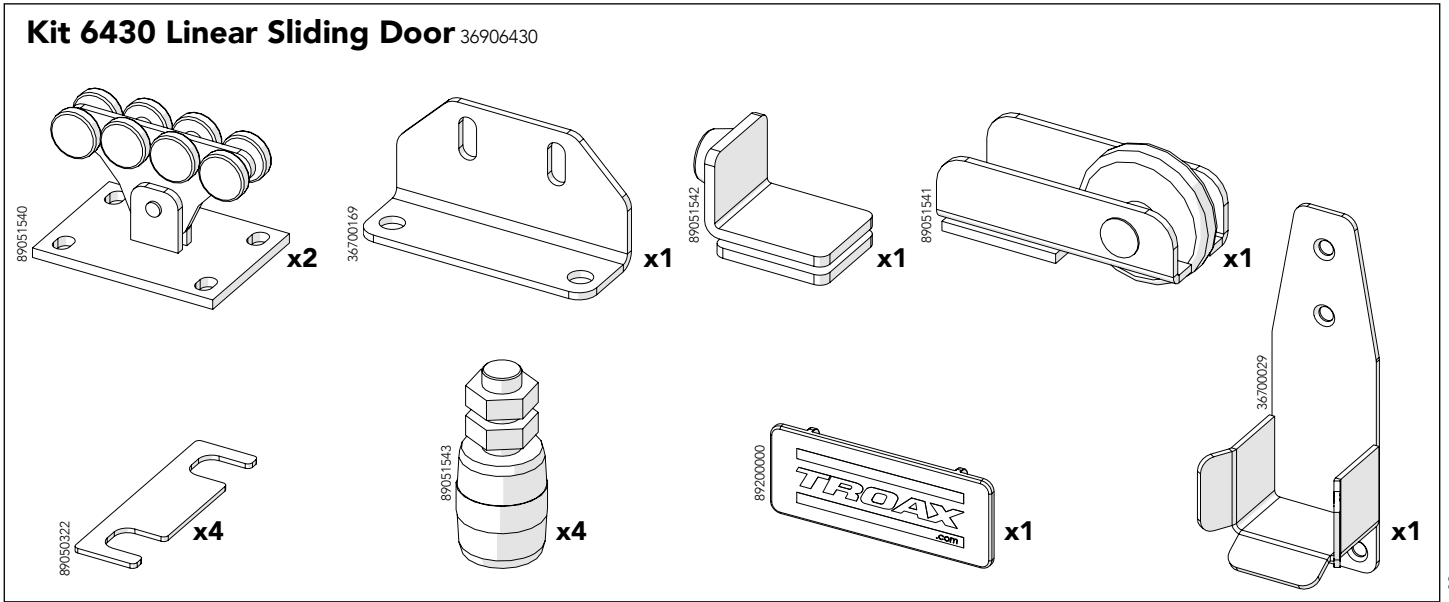

Warehouse  
partitioning

Linear sliding  
door 60x40  
WP

**Kit 36906430**

Art no: 88754/755 ver. 03  
Print no: 202108-1314-EN

Follow me

[www.troax.com](http://www.troax.com)

# Linear sliding door 60x40

4