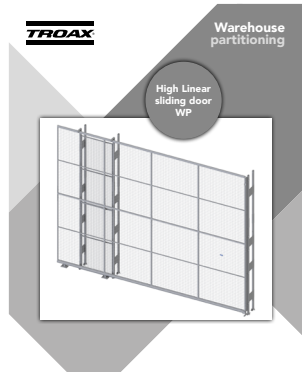

High Linear sliding door

Follow me
www.troax.com
Kit 36906430 + 36906460

Kit Bracket SmF

1