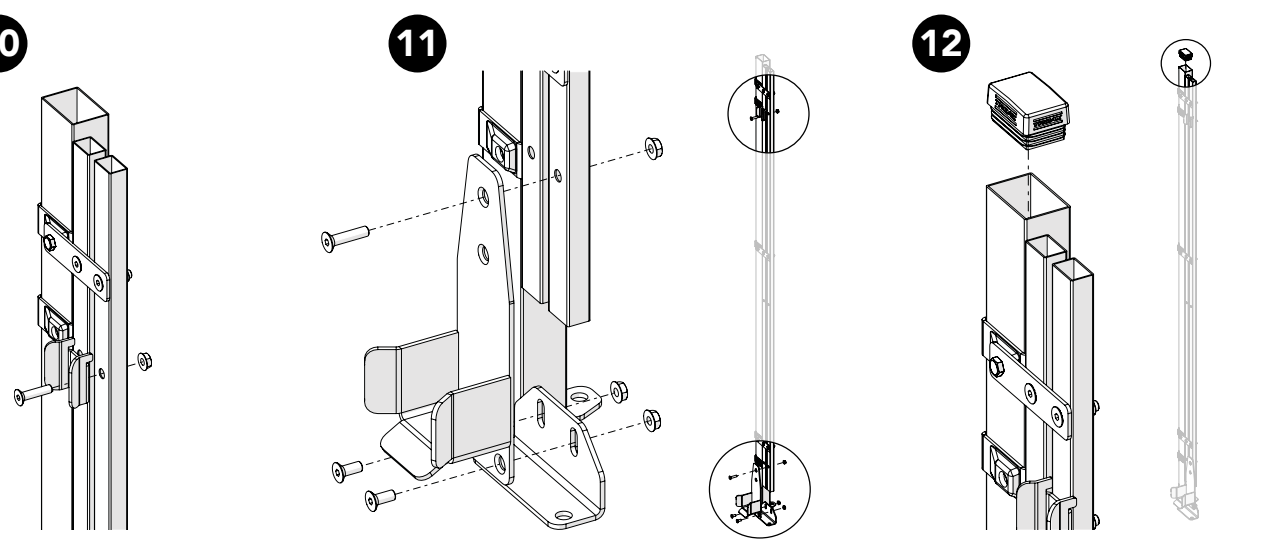

Bag for kit 6430

6

Kit 6430 Linear Sliding Door + Bag for kit 6430 + Kit Bracket SMF

7

8

9

10

11

12

Art no: 88754755 ver. 03