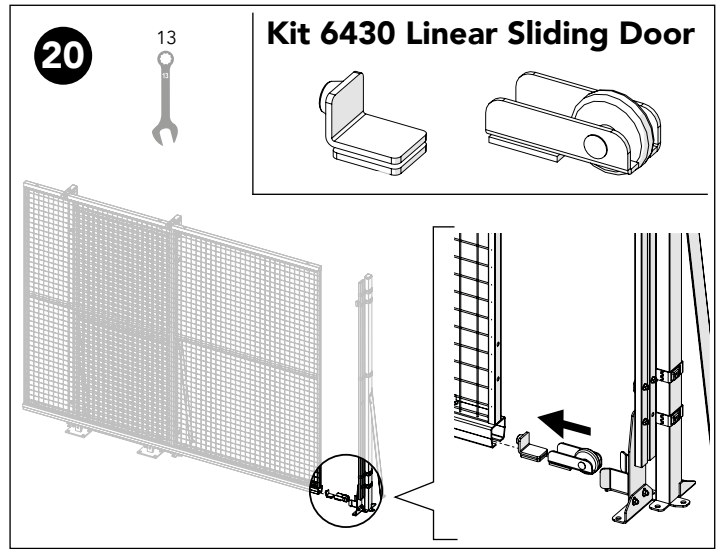

Art.no: 88754755 Ver. 03