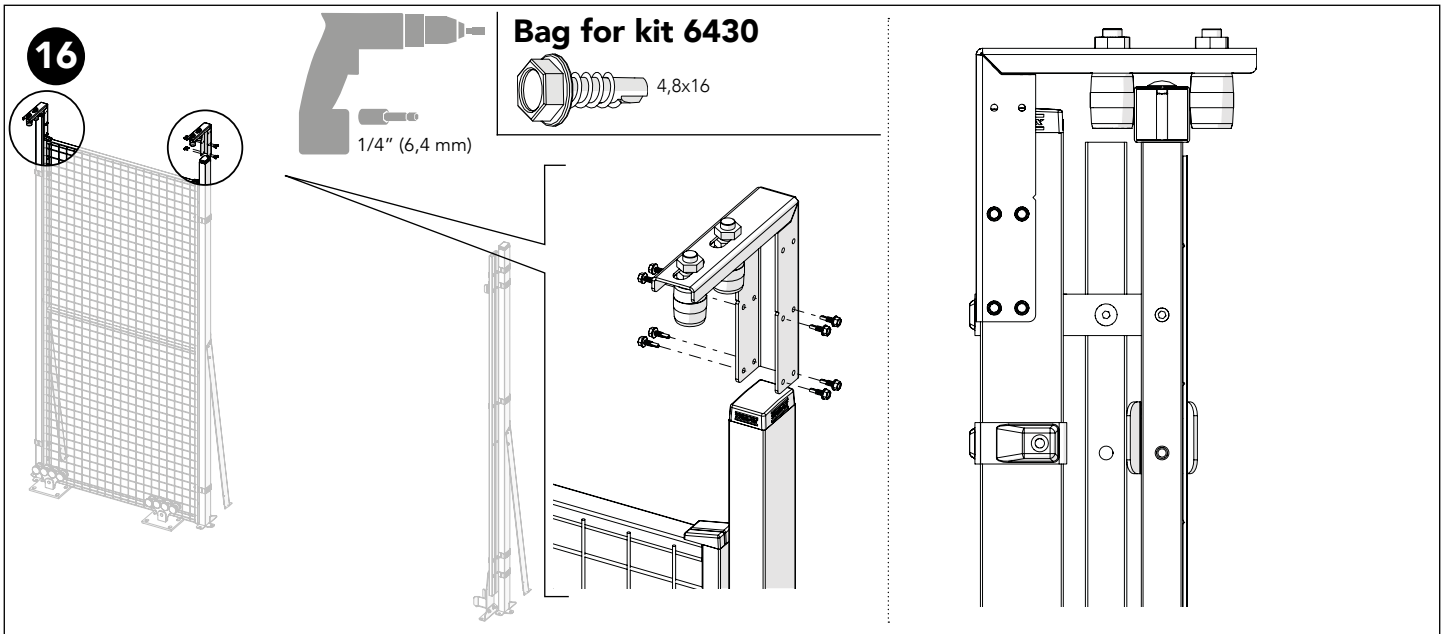

**14** Bag for kit 6430

Tools and parts: 4,8x16, 12x110, Ø10, 1/4" (6,4 mm), 17

**15** Kit 6430 Linear Sliding Door + Kit Guide Linear 60x40 post

Tools and parts: 17, 1/4" (6,4 mm)

x2

	A + B + C + D	A	B	C	D
1800	3000 mm	1500	1500		
2500	4000 mm	1500	1500	1000	
3000	4500 mm	1500	1500	1500	
3500	5000 mm	1000	1500	1500	1000
4250	6000 mm	1500	1500	1500	1500