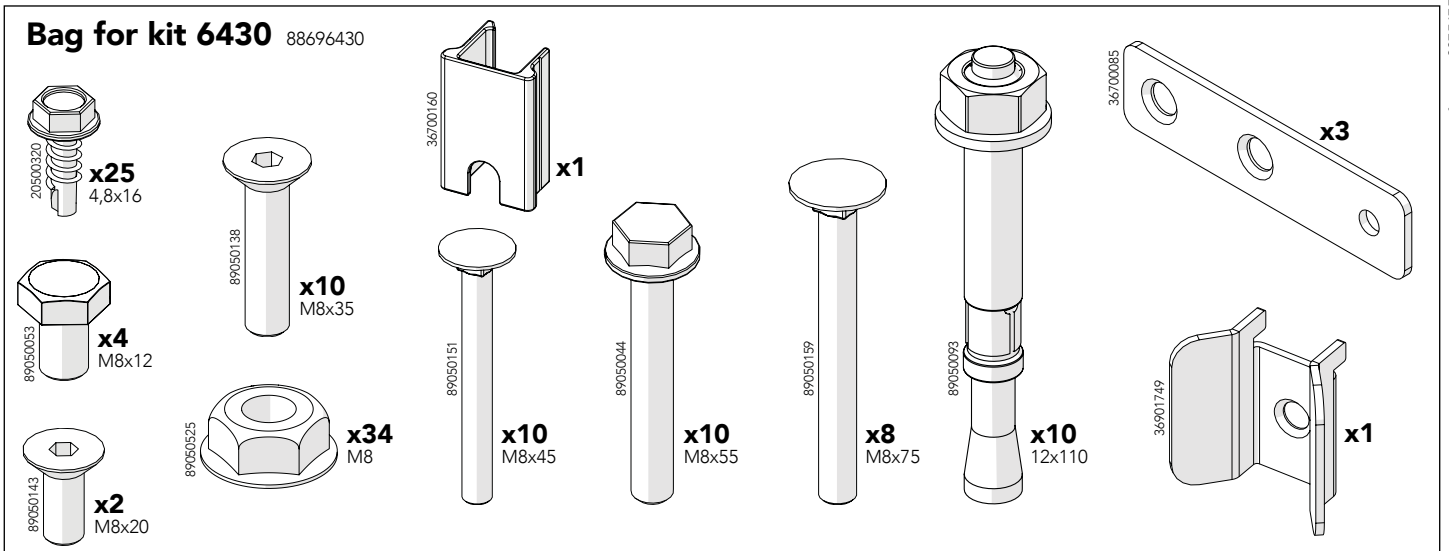

Warehouse  
partitioning

Linear sliding  
door 60x40  
WP

**Kit 36906430**

Art no: 88754/755 ver. 03  
Print no: 202108-1314-EN

Follow me

[www.troax.com](http://www.troax.com)

# Linear sliding door 60x40

4