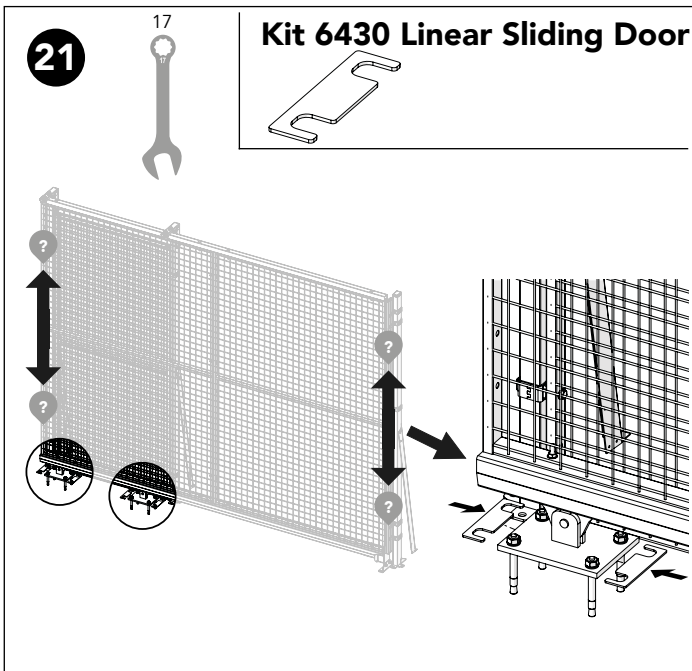

Art.no: 88754755 Ver. 03