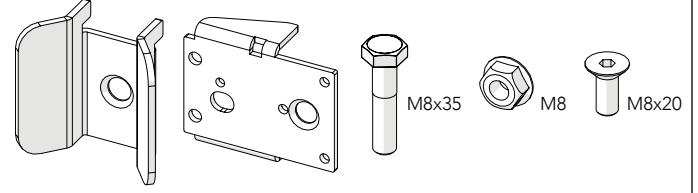

Kit Sliding Door + Bag for kit 8290