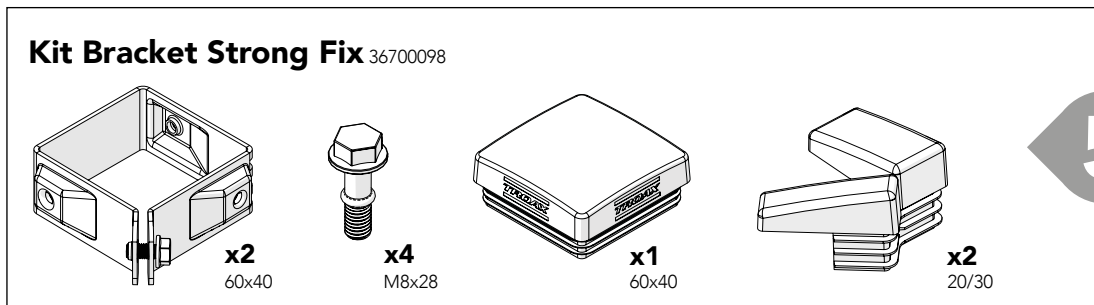

ASSEMBLY INSTRUCTION
– JUST FOLLOW ME

STRONG FIX DOUBLE SLIDING DOOR DOUBLE RAIL

KIT 36908290

Kit Double sliding door single rail 36908290

Art no: 88754543.ver. 002

Kit Sliding Door + Kit Bracket Strong Fix