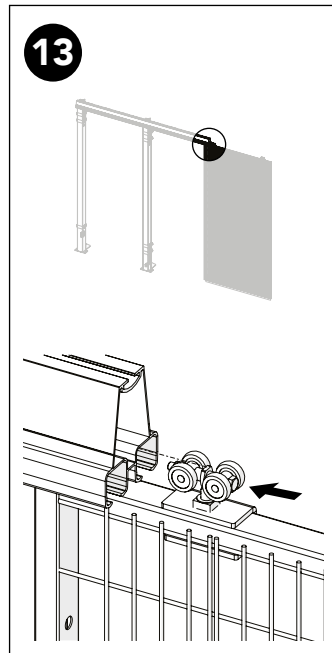

ASSEMBLY INSTRUCTION
– JUST FOLLOW ME

STRONG FIX DOUBLE SLIDING DOOR DOUBLE RAIL

KIT 36908290

Kit Double sliding door single rail 36908290

Art no: 88754543.ver. 002

Kit Sliding Door + Kit Bracket Strong Fix

Kit Bracket Strong Fix

Kit Sliding Door + Bag for kit 8290

Bag for kit 8290

Kit Sliding Door + Bag for kit 8290

Bag for kit 8290

Art no: 89754543 ver: 002

Art no: 88754443 ver. 002

Bag for kit 8290

Kit Sliding Door + Bag for kit 8290

Bag for kit 8290

Bag for kit 8290

Bag for kit 8290

Bolt + Shims

Troax sign

Art no: 389754543 ver: 002