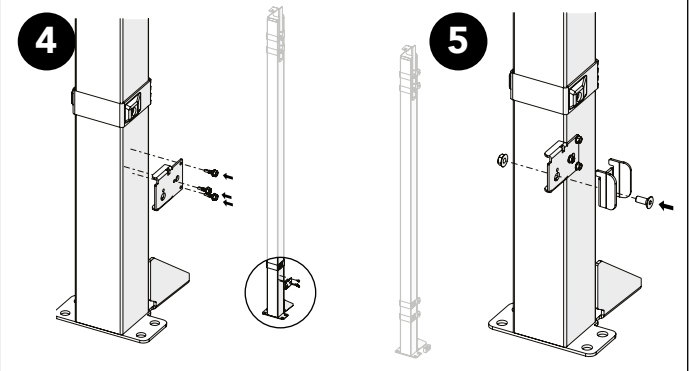

ASSEMBLY INSTRUCTION
– JUST FOLLOW ME

STRONG FIX DOUBLE SLIDING DOOR DOUBLE RAIL

KIT 36908290

Kit Double sliding door single rail 36908290

Art no: 88754543.ver. 002

Kit Sliding Door + Kit Bracket Strong Fix

Kit Bracket Strong Fix

Kit Sliding Door + Bag for kit 8290

Bag for kit 8290

Kit Sliding Door + Bag for kit 8290

Bag for kit 8290

Art no: 89754543 ver: 002

Art no: 88754443 ver. 002

Bag for kit 8290