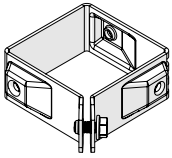

ASSEMBLY INSTRUCTION
– JUST FOLLOW ME

STRONG FIX DOUBLE SLIDING DOOR DOUBLE RAIL

KIT 36908290

Kit Double sliding door single rail 36908290

Art no: 88754543.ver. 002

Kit Sliding Door + Kit Bracket Strong Fix

Kit Bracket Strong Fix

Kit Sliding Door + Bag for kit 8290

Bag for kit 8290

Kit Sliding Door + Bag for kit 8290

Bag for kit 8290

Art no: 89754543 ver: 002

Art no: 88754443 ver. 002

Bag for kit 8290