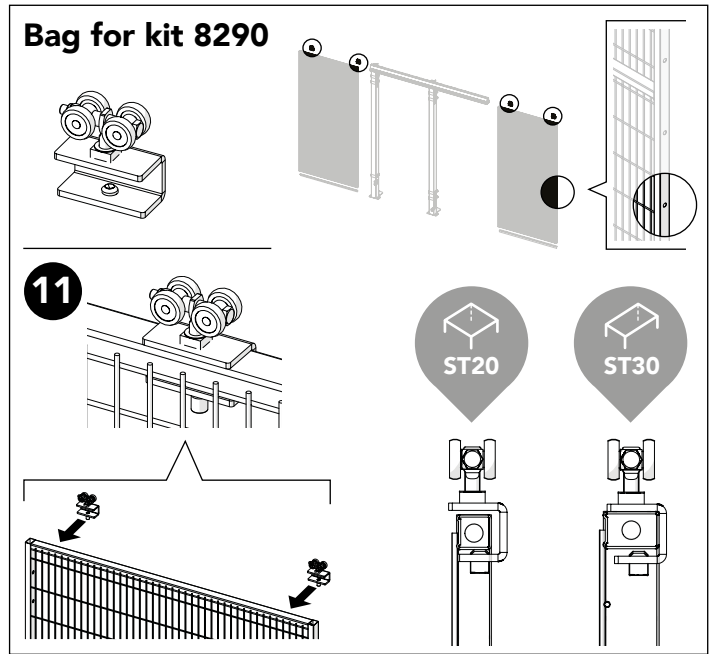

ASSEMBLY INSTRUCTION
– JUST FOLLOW ME

STRONG FIX DOUBLE SLIDING DOOR DOUBLE RAIL

KIT 36908290

Kit Double sliding door single rail 36908290

Art no: 88754543.ver. 002

Kit Sliding Door + Kit Bracket Strong Fix

Kit Bracket Strong Fix

Kit Sliding Door + Bag for kit 8290

Bag for kit 8290

Kit Sliding Door + Bag for kit 8290

Bag for kit 8290

Art no: 89754543 ver: 002

Art no: 88754443 ver. 002

Bag for kit 8290

Kit Sliding Door + Bag for kit 8290

Bag for kit 8290

Bag for kit 8290

Bag for kit 8290

Bolt + Shims

Troax sign

Art no: 389754543 ver: 002