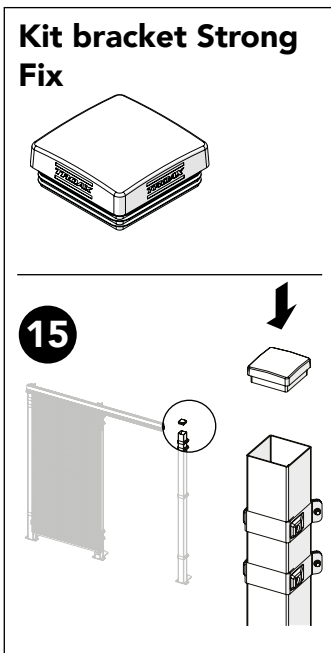

ASSEMBLY INSTRUCTION
– JUST FOLLOW ME

STRONG FIX DOUBLE SLIDING DOOR DOUBLE RAIL

KIT 36908290

Kit Double sliding door single rail 36908290

Art no: 88754543.ver. 002

Kit Sliding Door + Kit Bracket Strong Fix

Kit Bracket Strong Fix

Kit Sliding Door + Bag for kit 8290

Bag for kit 8290

Kit Sliding Door + Bag for kit 8290

Bag for kit 8290

Art no: 89754543 ver: 002

Art no: 88754443 ver. 002

Bag for kit 8290

Kit Sliding Door + Bag for kit 8290

Bag for kit 8290

Bag for kit 8290

Bag for kit 8290

Bolt + Shims

Troax sign

Art no: 389754543 ver: 002