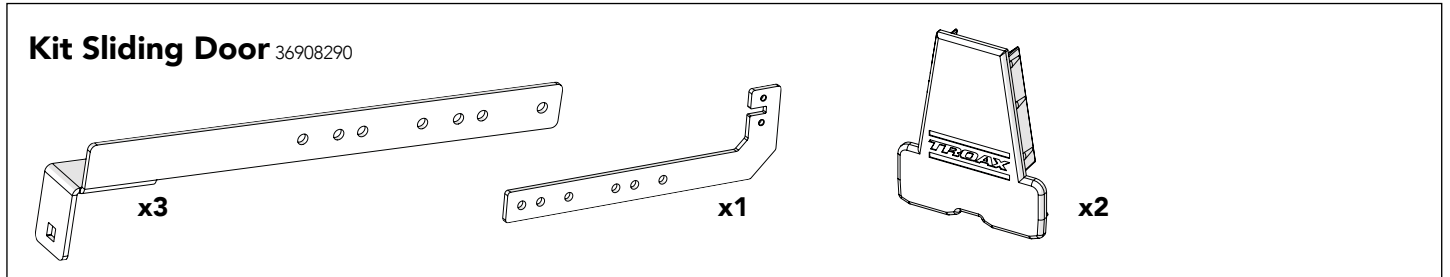

ASSEMBLY INSTRUCTION
– JUST FOLLOW ME

STRONG FIX DOUBLE SLIDING DOOR DOUBLE RAIL

KIT 36908290

Kit Double sliding door single rail 36908290

Art no: 88754543.ver. 002

Kit Sliding Door + Kit Bracket Strong Fix