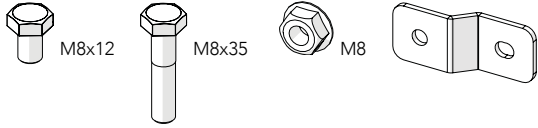

ASSEMBLY INSTRUCTION
– JUST FOLLOW ME

STRONG FIX DOUBLE SLIDING DOOR DOUBLE RAIL

KIT 36908290

Kit Double sliding door single rail 36908290

Art no: 88754543.ver. 002

Kit Sliding Door + Kit Bracket Strong Fix

Kit Bracket Strong Fix

Kit Sliding Door + Bag for kit 8290

Bag for kit 8290

Kit Sliding Door + Bag for kit 8290

Bag for kit 8290

Art no: 89754543 ver: 002

Art no: 88754443 ver. 002

Bag for kit 8290