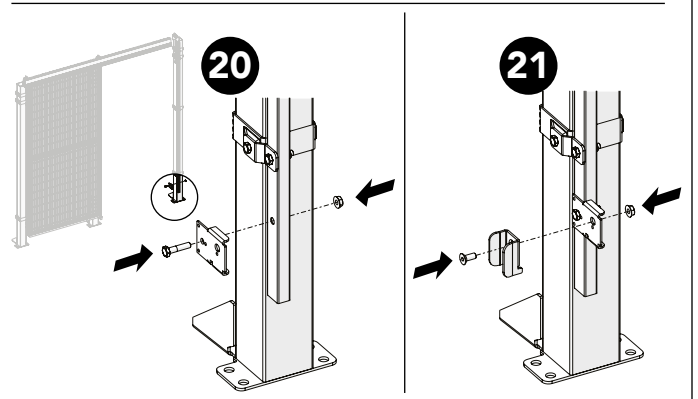

ASSEMBLY INSTRUCTION
– JUST FOLLOW ME

STRONG FIX DOUBLE SLIDING DOOR DOUBLE RAIL

KIT 36908290

Kit Double sliding door single rail 36908290

Art no: 88754543.ver. 002

Kit Sliding Door + Kit Bracket Strong Fix

Kit Bracket Strong Fix

Kit Sliding Door + Bag for kit 8290

Bag for kit 8290

Kit Sliding Door + Bag for kit 8290

Bag for kit 8290

Art no: 89754543 ver: 002

Art no: 88754443 ver. 002

Bag for kit 8290

Kit Sliding Door + Bag for kit 8290

Bag for kit 8290

Bag for kit 8290

Bag for kit 8290

Bolt + Shims

Troax sign

Art no: 389754543 ver: 002