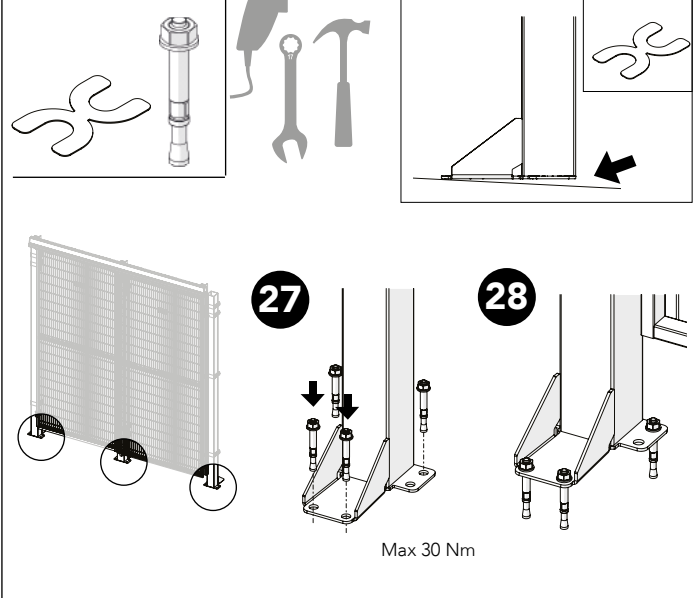

ASSEMBLY INSTRUCTION
– JUST FOLLOW ME

STRONG FIX DOUBLE SLIDING DOOR DOUBLE RAIL

KIT 36908290

Kit Double sliding door single rail 36908290

Art no: 88754543.ver. 002

Kit Sliding Door + Kit Bracket Strong Fix

Kit Bracket Strong Fix

Kit Sliding Door + Bag for kit 8290

Bag for kit 8290

Kit Sliding Door + Bag for kit 8290

Bag for kit 8290

Art no: 89754543 ver: 002

Art no: 88754443 ver. 002

Bag for kit 8290

Kit Sliding Door + Bag for kit 8290

Bag for kit 8290

Bag for kit 8290

Bag for kit 8290

Bolt + Shims

Troax sign

Art no: 389754543 ver: 002