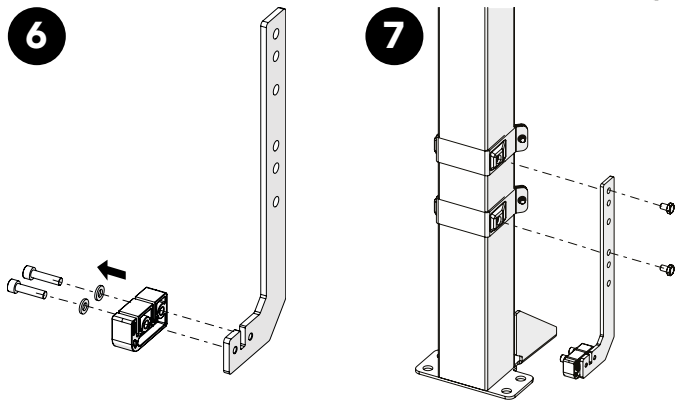

ASSEMBLY INSTRUCTION
– JUST FOLLOW ME

STRONG FIX DOUBLE SLIDING DOOR DOUBLE RAIL

KIT 36908290

Kit Double sliding door single rail 36908290

Art no: 88754543.ver. 002

Kit Sliding Door + Kit Bracket Strong Fix

Kit Bracket Strong Fix

Kit Sliding Door + Bag for kit 8290

Bag for kit 8290

Kit Sliding Door + Bag for kit 8290

Bag for kit 8290

Art no: 89754543 ver: 002

Art no: 88754443 ver. 002

Bag for kit 8290

Kit Sliding Door + Bag for kit 8290

Bag for kit 8290

Bag for kit 8290

Bag for kit 8290

Bolt + Shims

Troax sign

Art no: 389754543 ver: 002