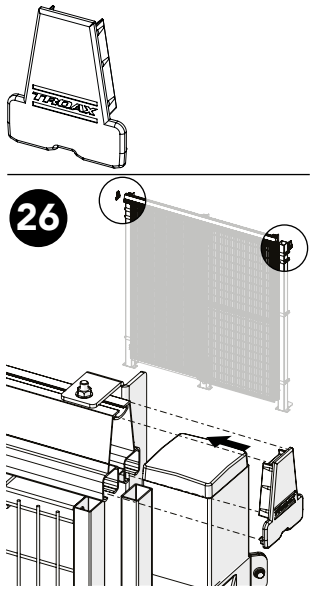

ASSEMBLY INSTRUCTION
– JUST FOLLOW ME

STRONG FIX DOUBLE SLIDING DOOR DOUBLE RAIL

KIT 36908290

Kit Double sliding door single rail 36908290

Art no: 88754543.ver. 002

Kit Sliding Door + Kit Bracket Strong Fix

Kit Sliding Door + Bag for kit 8290

Bag for kit 8290

Bag for kit 8290

Bag for kit 8290

Bolt + Shims

Troax sign

Art no: 389754543 ver: 002