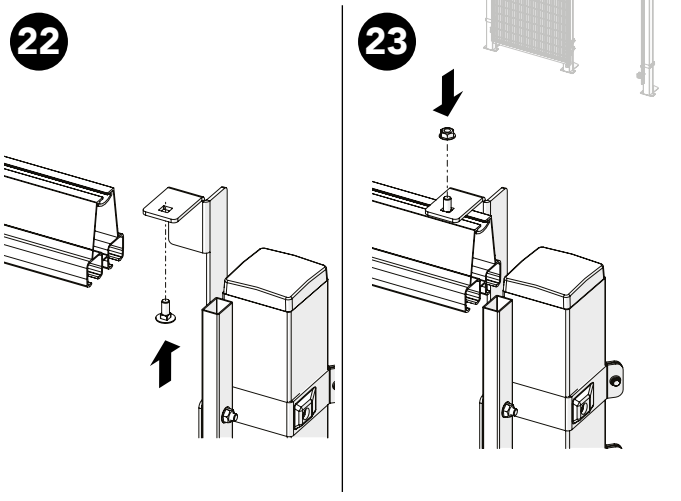

ASSEMBLY INSTRUCTION
– JUST FOLLOW ME

STRONG FIX DOUBLE SLIDING DOOR DOUBLE RAIL

KIT 36908290

Kit Double sliding door single rail 36908290

Art no: 88754543.ver. 002

Kit Sliding Door + Kit Bracket Strong Fix

Kit Bracket Strong Fix

Kit Sliding Door + Bag for kit 8290

Bag for kit 8290

Kit Sliding Door + Bag for kit 8290

Bag for kit 8290

Art no: 89754543 ver: 002

Art no: 88754443 ver. 002

Bag for kit 8290

Kit Sliding Door + Bag for kit 8290

Bag for kit 8290

Bag for kit 8290

Bag for kit 8290

Bolt + Shims

Troax sign

Art no: 389754543 ver: 002