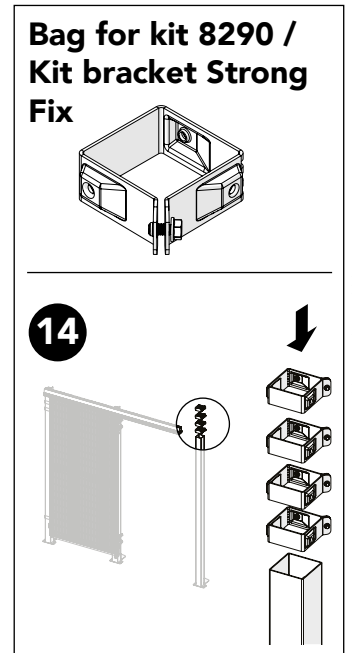

ASSEMBLY INSTRUCTION
– JUST FOLLOW ME

STRONG FIX DOUBLE SLIDING DOOR DOUBLE RAIL

KIT 36908290

Kit Double sliding door single rail 36908290

Art no: 88754543.ver. 002

Kit Sliding Door + Kit Bracket Strong Fix

Kit Bracket Strong Fix

Kit Sliding Door + Bag for kit 8290

Bag for kit 8290

Kit Sliding Door + Bag for kit 8290

Bag for kit 8290

Art no: 89754543 ver: 002

Art no: 88754443 ver. 002

Bag for kit 8290

Kit Sliding Door + Bag for kit 8290

Bag for kit 8290

Bag for kit 8290

Bag for kit 8290

Bolt + Shims

Troax sign

Art no: 389754543 ver: 002