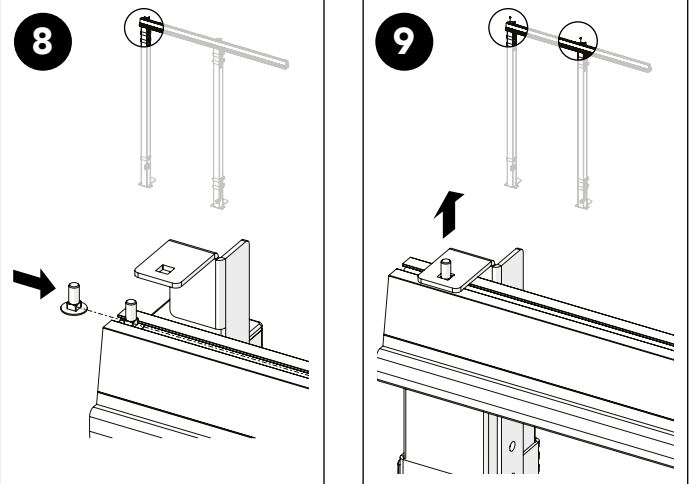

Kit Bracket Strong Fix

Kit Sliding Door + Bag for kit 8290

Bag for kit 8290

Kit Sliding Door + Bag for kit 8290

Bag for kit 8290

Art no: 89754543 ver: 002

Art no: 88754443 ver. 002

Bag for kit 8290