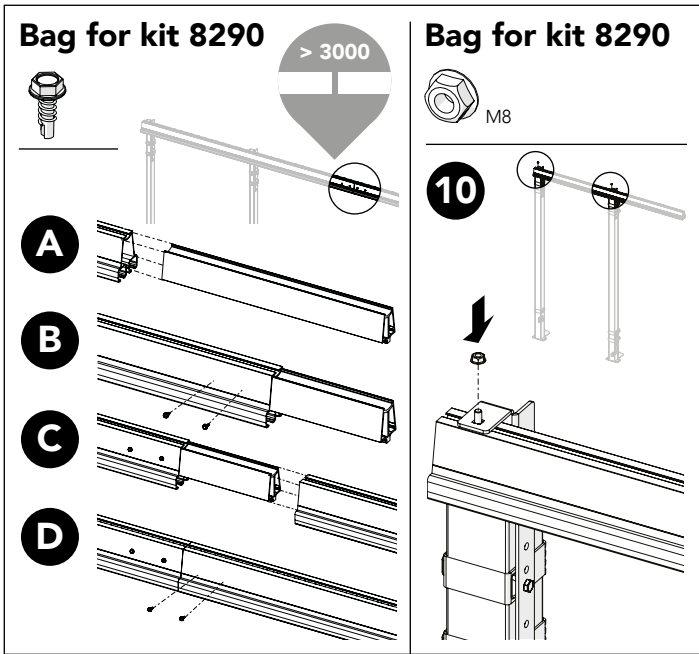

ASSEMBLY INSTRUCTION
– JUST FOLLOW ME

STRONG FIX DOUBLE SLIDING DOOR DOUBLE RAIL

KIT 36908290

Kit Double sliding door single rail 36908290

Art no: 88754543.ver. 002

Kit Sliding Door + Kit Bracket Strong Fix

Kit Bracket Strong Fix

Kit Sliding Door + Bag for kit 8290

Bag for kit 8290

Kit Sliding Door + Bag for kit 8290

Bag for kit 8290

Art no: 89754543 ver: 002

Art no: 88754443 ver. 002

Bag for kit 8290

Kit Sliding Door + Bag for kit 8290

Bag for kit 8290

Bag for kit 8290

Bag for kit 8290

Bolt + Shims

Troax sign

Art no: 389754543 ver: 002