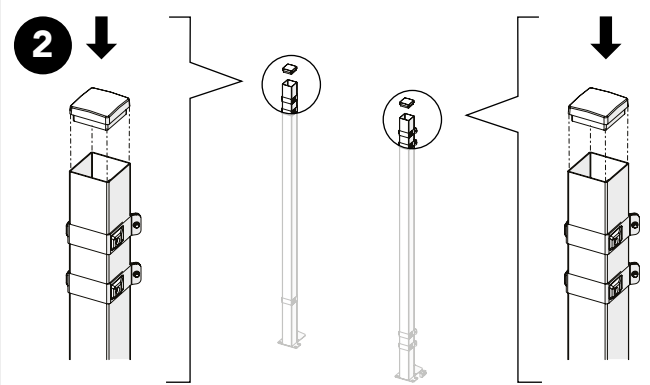

ASSEMBLY INSTRUCTION
– JUST FOLLOW ME

STRONG FIX DOUBLE SLIDING DOOR DOUBLE RAIL

KIT 36908290

Kit Double sliding door single rail 36908290

Art no: 88754543.ver. 002

Kit Sliding Door + Kit Bracket Strong Fix

Kit Bracket Strong Fix

Kit Sliding Door + Bag for kit 8290

Bag for kit 8290

Kit Sliding Door + Bag for kit 8290

Bag for kit 8290

Art no: 89754543 ver: 002

Art no: 88754443 ver. 002

Bag for kit 8290

Kit Sliding Door + Bag for kit 8290

Bag for kit 8290

Bag for kit 8290

Bag for kit 8290

Bolt + Shims

Troax sign

Art no: 389754543 ver: 002