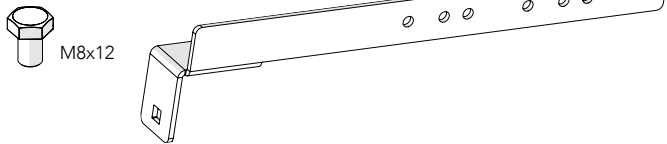

Kit Sliding Door + Bag for kit 8290