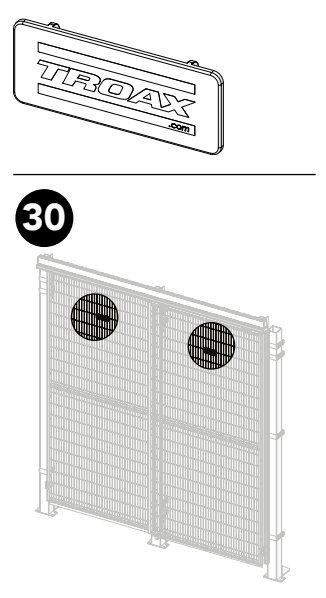

ASSEMBLY INSTRUCTION
– JUST FOLLOW ME

STRONG FIX DOUBLE SLIDING DOOR DOUBLE RAIL

KIT 36908290

Kit Double sliding door single rail 36908290

Art no: 88754543.ver. 002

Kit Sliding Door + Kit Bracket Strong Fix

Kit Bracket Strong Fix

Kit Sliding Door + Bag for kit 8290

Bag for kit 8290

Kit Sliding Door + Bag for kit 8290

Bag for kit 8290

Art no: 89754543 ver: 002

Art no: 88754443 ver. 002

Bag for kit 8290

Kit Sliding Door + Bag for kit 8290

Bag for kit 8290

Bag for kit 8290

Bag for kit 8290

Bolt + Shims

Troax sign

Art no: 389754543 ver: 002