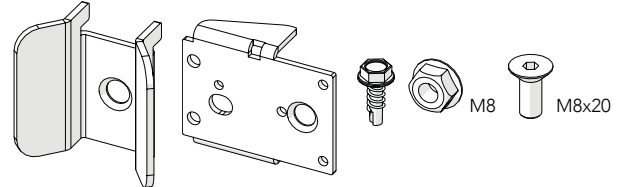

ASSEMBLY INSTRUCTION
– JUST FOLLOW ME

STRONG FIX DOUBLE SLIDING DOOR DOUBLE RAIL

KIT 36908290

Kit Double sliding door single rail 36908290

Art no: 88754543.ver. 002

Kit Sliding Door + Kit Bracket Strong Fix

Kit Bracket Strong Fix

Kit Sliding Door + Bag for kit 8290

Bag for kit 8290

Kit Sliding Door + Bag for kit 8290

Bag for kit 8290

Art no: 89754543 ver: 002

Art no: 88754443 ver. 002

Bag for kit 8290