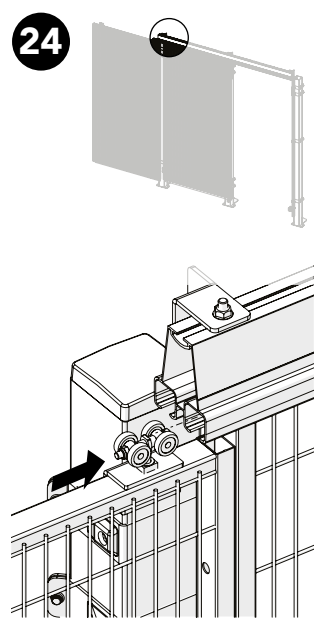

ASSEMBLY INSTRUCTION
– JUST FOLLOW ME

STRONG FIX DOUBLE SLIDING DOOR DOUBLE RAIL

KIT 36908290

Kit Double sliding door single rail 36908290

Art no: 88754543.ver. 002

Kit Sliding Door + Kit Bracket Strong Fix

Kit Bracket Strong Fix

Kit Sliding Door + Bag for kit 8290

Bag for kit 8290

Kit Sliding Door + Bag for kit 8290

Bag for kit 8290

Art no: 89754543 ver: 002

Art no: 88754443 ver. 002

Bag for kit 8290

Kit Sliding Door + Bag for kit 8290

Bag for kit 8290

Bag for kit 8290

Bag for kit 8290

Bolt + Shims

Troax sign

Art no: 389754543 ver: 002