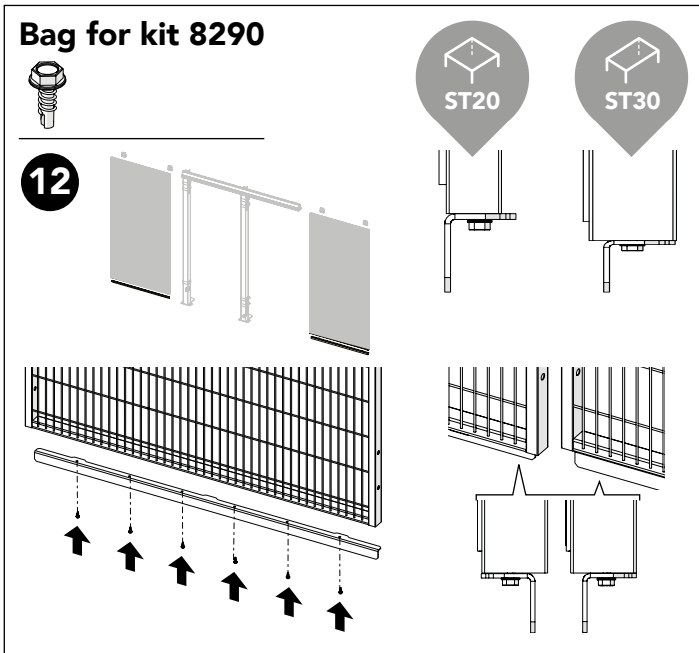

ASSEMBLY INSTRUCTION
– JUST FOLLOW ME

STRONG FIX DOUBLE SLIDING DOOR DOUBLE RAIL

KIT 36908290

Kit Double sliding door single rail 36908290

Art no: 88754543.ver. 002

Kit Sliding Door + Kit Bracket Strong Fix

Kit Bracket Strong Fix

Kit Sliding Door + Bag for kit 8290

Bag for kit 8290

Kit Sliding Door + Bag for kit 8290

Bag for kit 8290

Art no: 89754543 ver: 002

Art no: 88754443 ver. 002

Bag for kit 8290

Kit Sliding Door + Bag for kit 8290

Bag for kit 8290

Bag for kit 8290

Bag for kit 8290

Bolt + Shims

Troax sign

Art no: 389754543 ver: 002