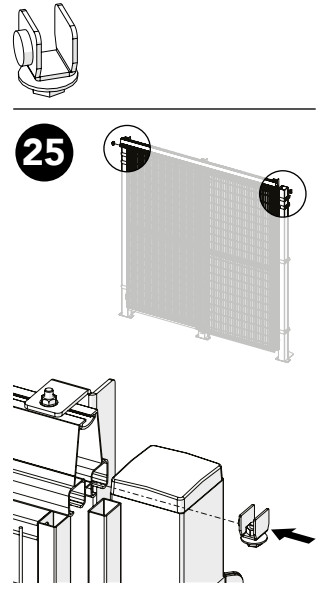

ASSEMBLY INSTRUCTION
– JUST FOLLOW ME

STRONG FIX DOUBLE SLIDING DOOR DOUBLE RAIL

KIT 36908290

Kit Double sliding door single rail 36908290

Art no: 88754543.ver. 002

Kit Sliding Door + Kit Bracket Strong Fix

Kit Bracket Strong Fix

Kit Sliding Door + Bag for kit 8290

Bag for kit 8290

Kit Sliding Door + Bag for kit 8290

Bag for kit 8290

Art no: 89754543 ver: 002

Art no: 88754443 ver. 002

Bag for kit 8290

Kit Sliding Door + Bag for kit 8290

Bag for kit 8290

Bag for kit 8290

Bag for kit 8290

Bolt + Shims

Troax sign

Art no: 389754543 ver: 002