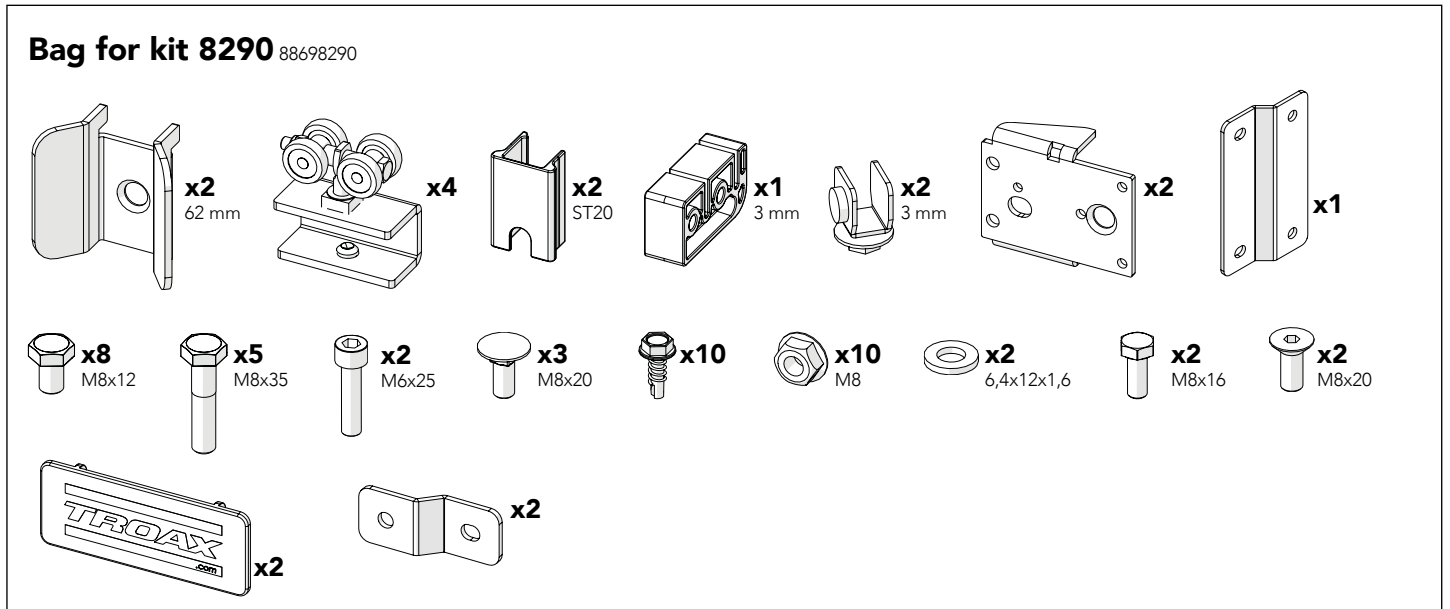

ASSEMBLY INSTRUCTION
– JUST FOLLOW ME

STRONG FIX DOUBLE SLIDING DOOR DOUBLE RAIL

KIT 36908290

Kit Double sliding door single rail 36908290

Art no: 88754543.ver. 002

Kit Sliding Door + Kit Bracket Strong Fix

Kit Bracket Strong Fix

Kit Sliding Door + Bag for kit 8290

Bag for kit 8290

Kit Sliding Door + Bag for kit 8290

Bag for kit 8290

Art no: 89754543 ver: 002

Art no: 88754443 ver. 002

Bag for kit 8290

Kit Sliding Door + Bag for kit 8290

Bag for kit 8290

Bag for kit 8290

Bag for kit 8290

Bolt + Shims

Troax sign

Art no: 389754543 ver: 002