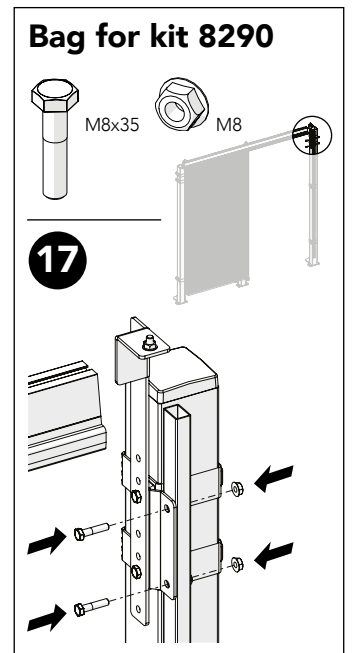

ASSEMBLY INSTRUCTION
– JUST FOLLOW ME

STRONG FIX DOUBLE SLIDING DOOR DOUBLE RAIL

KIT 36908290

Kit Double sliding door single rail 36908290

Art no: 88754543.ver. 002

Kit Sliding Door + Kit Bracket Strong Fix

Kit Bracket Strong Fix

Kit Sliding Door + Bag for kit 8290

Bag for kit 8290

Kit Sliding Door + Bag for kit 8290

Bag for kit 8290

Art no: 89754543 ver: 002

Art no: 88754443 ver. 002

Bag for kit 8290

Kit Sliding Door + Bag for kit 8290

Bag for kit 8290

Bag for kit 8290

Bag for kit 8290

Bolt + Shims

Troax sign

Art no: 389754543 ver: 002