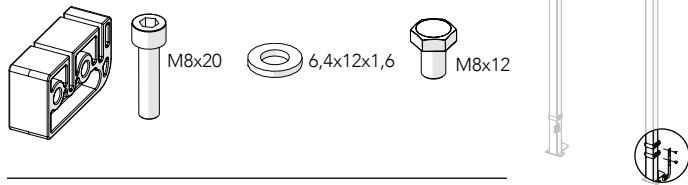

ASSEMBLY INSTRUCTION
– JUST FOLLOW ME

STRONG FIX DOUBLE SLIDING DOOR DOUBLE RAIL

KIT 36908290

Kit Double sliding door single rail 36908290

Art no: 88754543.ver. 002

Kit Sliding Door + Kit Bracket Strong Fix

Kit Bracket Strong Fix

Kit Sliding Door + Bag for kit 8290

Bag for kit 8290

Kit Sliding Door + Bag for kit 8290

Bag for kit 8290

Art no: 89754543 ver: 002

Art no: 88754443 ver. 002

Bag for kit 8290

Kit Sliding Door + Bag for kit 8290

Bag for kit 8290

Bag for kit 8290

Bag for kit 8290

Bolt + Shims

Troax sign

Art no: 389754543 ver: 002