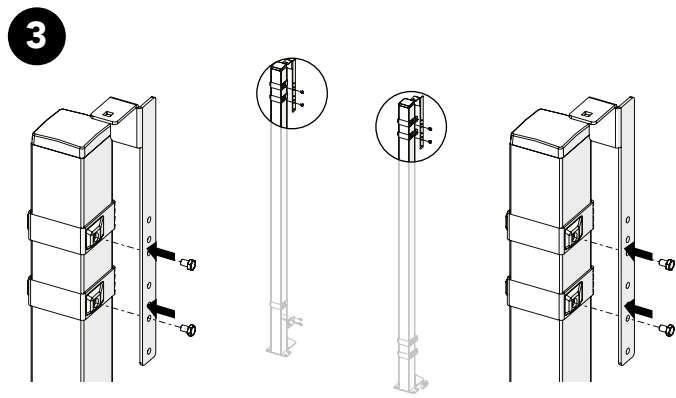

ASSEMBLY INSTRUCTION
– JUST FOLLOW ME

STRONG FIX DOUBLE SLIDING DOOR DOUBLE RAIL

KIT 36908290

Kit Double sliding door single rail 36908290

Art no: 88754543.ver. 002

Kit Sliding Door + Kit Bracket Strong Fix

Kit Bracket Strong Fix

Kit Sliding Door + Bag for kit 8290

Bag for kit 8290

Kit Sliding Door + Bag for kit 8290

Bag for kit 8290

Art no: 89754543 ver: 002

Art no: 88754443 ver. 002

Bag for kit 8290

Kit Sliding Door + Bag for kit 8290

Bag for kit 8290

Bag for kit 8290

Bag for kit 8290

Bolt + Shims

Troax sign

Art no: 389754543 ver: 002