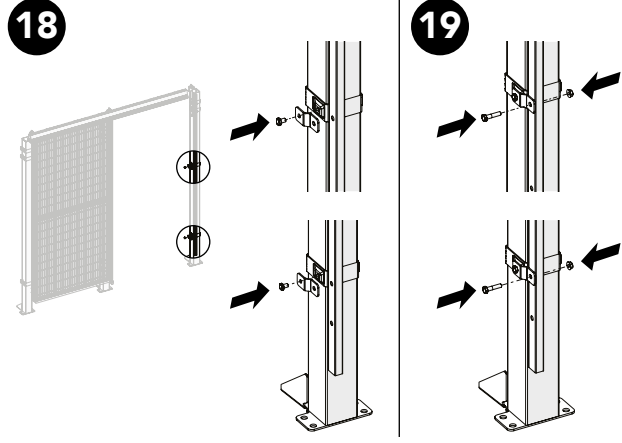

ASSEMBLY INSTRUCTION
– JUST FOLLOW ME

STRONG FIX DOUBLE SLIDING DOOR DOUBLE RAIL

KIT 36908290

Kit Double sliding door single rail 36908290

Art no: 88754543.ver. 002

Kit Sliding Door + Kit Bracket Strong Fix

Kit Bracket Strong Fix

Kit Sliding Door + Bag for kit 8290

Bag for kit 8290

Kit Sliding Door + Bag for kit 8290

Bag for kit 8290

Art no: 89754543 ver: 002

Art no: 88754443 ver. 002

Bag for kit 8290

Kit Sliding Door + Bag for kit 8290

Bag for kit 8290

Bag for kit 8290

Bag for kit 8290

Bolt + Shims

Troax sign

Art no: 389754543 ver: 002