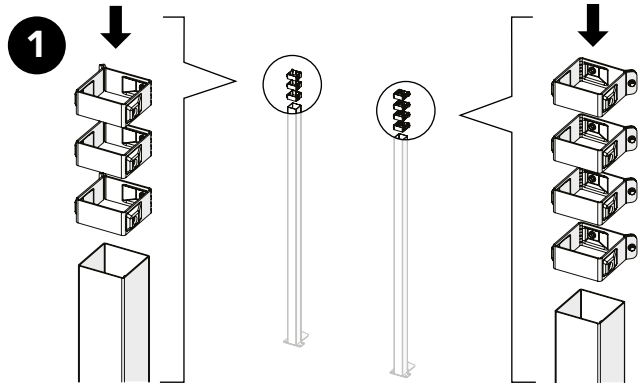

ASSEMBLY INSTRUCTION
– JUST FOLLOW ME

STRONG FIX DOUBLE SLIDING DOOR DOUBLE RAIL

KIT 36908290

Kit Double sliding door single rail 36908290

Art no: 88754543.ver. 002

Kit Sliding Door + Kit Bracket Strong Fix

Kit Bracket Strong Fix

Kit Sliding Door + Bag for kit 8290

Bag for kit 8290

Kit Sliding Door + Bag for kit 8290

Bag for kit 8290

Art no: 89754543 ver: 002

Art no: 88754443 ver. 002

Bag for kit 8290