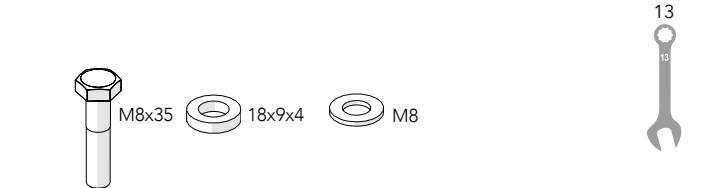

### Kit Bracket Strong fix

**Kit Sliding Door + Bag for kit 8280**

**Kit Bracket Strong Fix**

**Kit Bracket Strong Fix**

**Kit Bracket Strong Fix**

**Kit Sliding Door + Bag for kit 8280**

Art no: 88754542.ver. 002