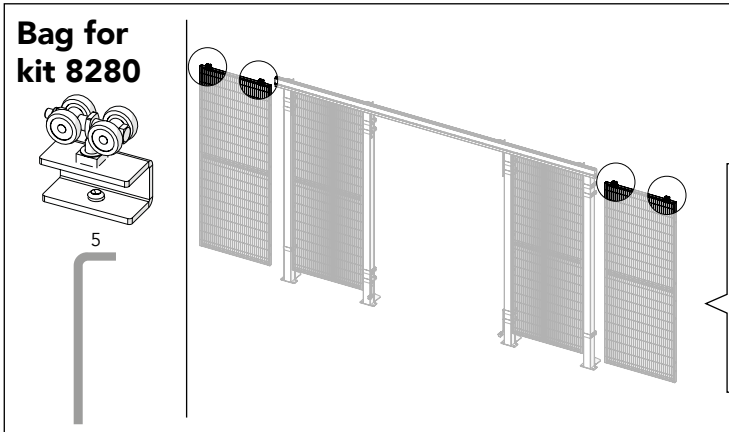

### Kit Bracket Strong fix

**Kit Sliding Door + Bag for kit 8280**

**Kit Bracket Strong Fix**

**Kit Bracket Strong Fix**

**Kit Bracket Strong Fix**

**Kit Sliding Door + Bag for kit 8280**

Art no: 88754542.ver. 002