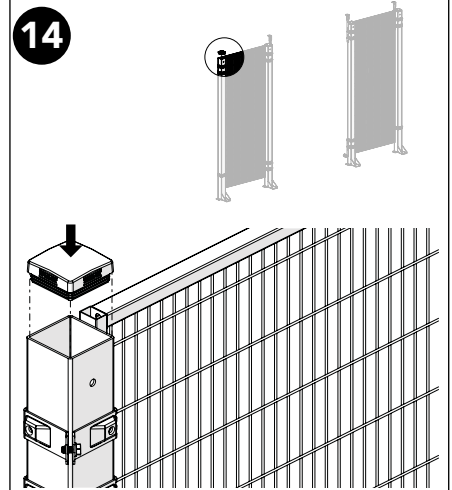

### Kit Bracket Strong fix

**Kit Sliding Door + Bag for kit 8280**

**Kit Bracket Strong Fix**

**Kit Bracket Strong Fix**

**Kit Bracket Strong Fix**

**Kit Sliding Door + Bag for kit 8280**

Art no: 88754542.ver. 002