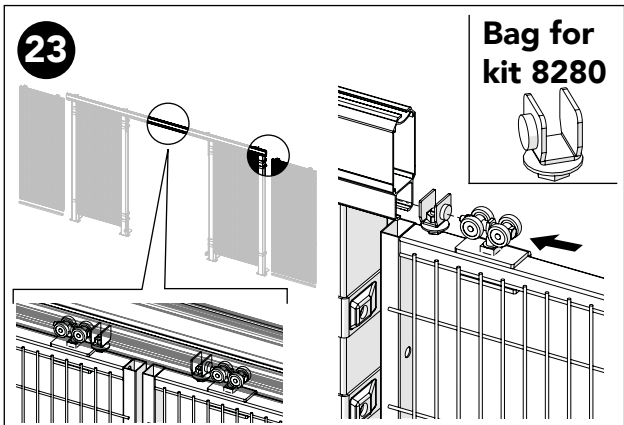

### Kit Bracket Strong fix

**Kit Sliding Door + Bag for kit 8280**

**Kit Bracket Strong Fix**

**Kit Bracket Strong Fix**

**Kit Bracket Strong Fix**

**Kit Sliding Door + Bag for kit 8280**

Art no: 88754542.ver. 002