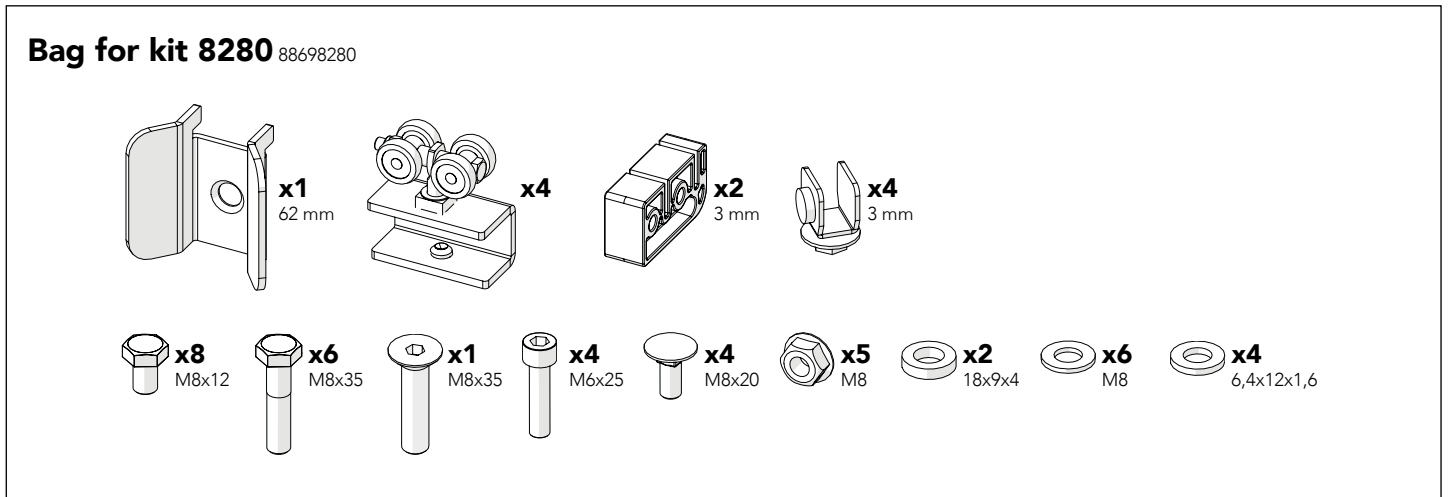

Art no: 88754542.ver. 002