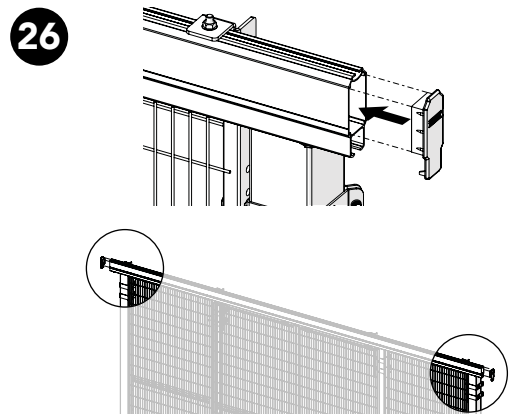

Bag for kit 8280

26