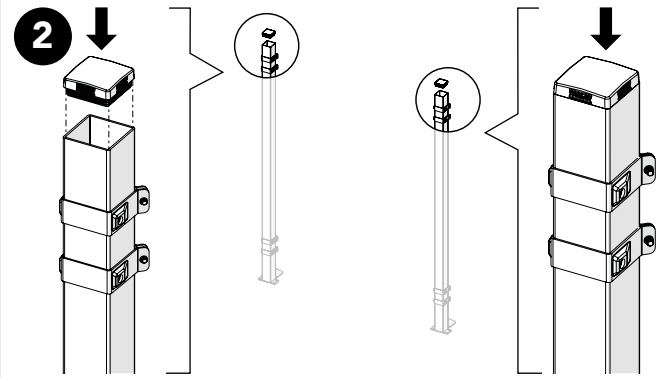

Kit Bracket Strong Fix