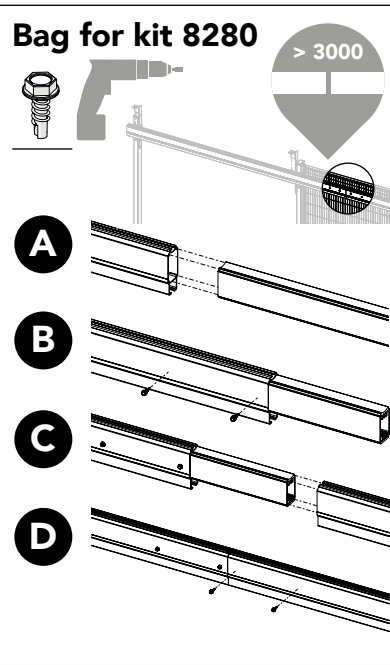

### Kit Bracket Strong fix

**Kit Sliding Door + Bag for kit 8280**

**Kit Bracket Strong Fix**

**Kit Bracket Strong Fix**

**Kit Bracket Strong Fix**

**Kit Sliding Door + Bag for kit 8280**

Art no: 88754542.ver. 002