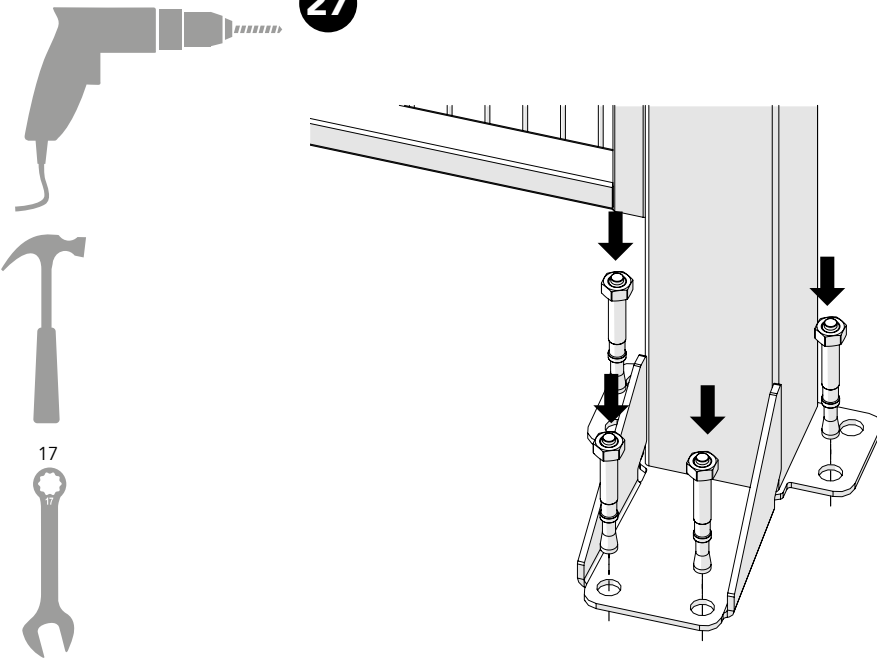

Bag for kit 8280

25

Bag for kit 8280

26

27

Troax Sign

28

Art no: 88754542.ver. 002