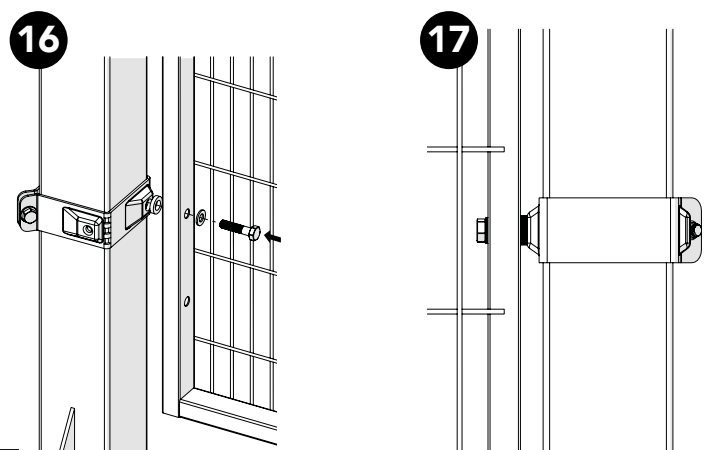

### Kit Bracket Strong fix

**Kit Sliding Door + Bag for kit 8280**

**Kit Bracket Strong Fix**

**Kit Bracket Strong Fix**

**Kit Bracket Strong Fix**

**Kit Sliding Door + Bag for kit 8280**

Art no: 88754542.ver. 002