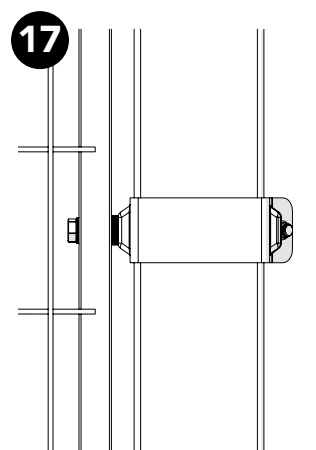

### Kit Bracket Strong fix

**Kit Sliding Door + Bag for kit 8280**

**Kit Bracket Strong Fix**

**Kit Bracket Strong Fix**

**Kit Bracket Strong Fix**

**Kit Sliding Door + Bag for kit 8280**

Art no: 88754542.ver. 002