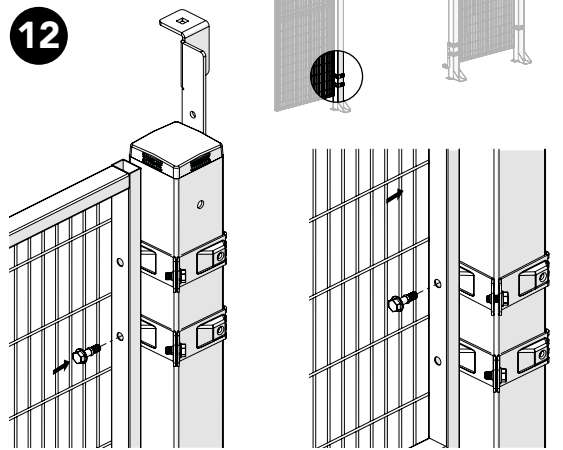

### Kit Bracket Strong fix

### Kit Bracket Strong fix

**Kit Sliding Door + Bag for kit 8280**

**Kit Bracket Strong Fix**

**Kit Bracket Strong Fix**

**Kit Bracket Strong Fix**

**Kit Sliding Door + Bag for kit 8280**

Art no: 88754542.ver. 002