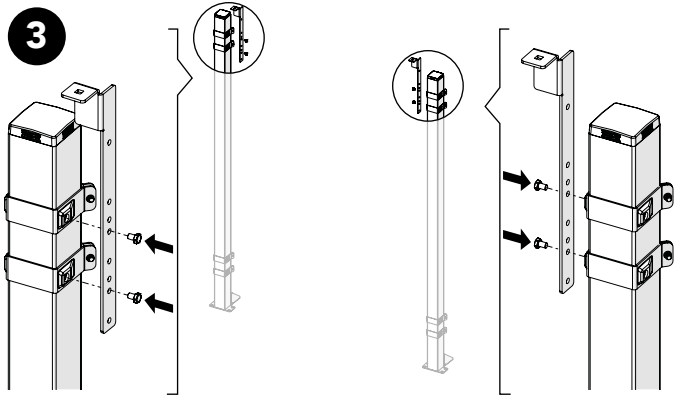

Kit Sliding Door + Bag for kit 8280