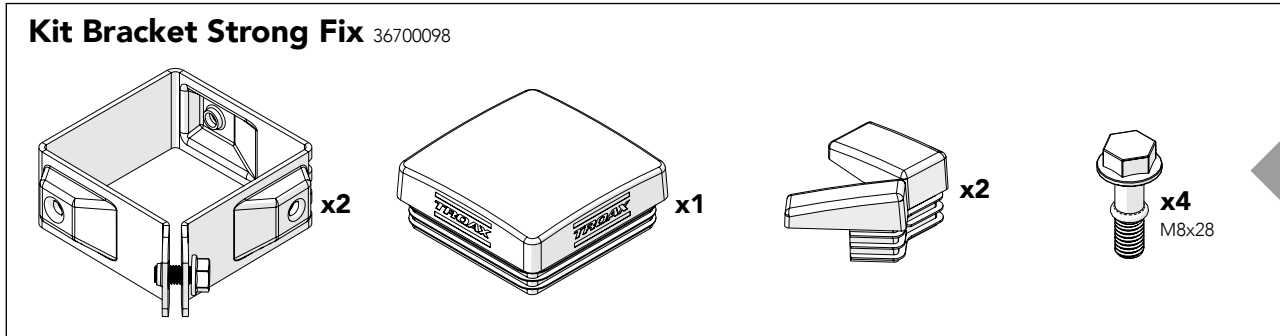

Kit Double sliding door single rail 36908280

5