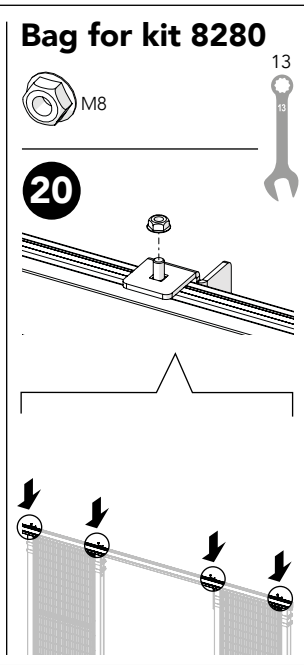

### Kit Bracket Strong fix

**Kit Sliding Door + Bag for kit 8280**

**Kit Bracket Strong Fix**

**Kit Bracket Strong Fix**

**Kit Bracket Strong Fix**

**Kit Sliding Door + Bag for kit 8280**

Art no: 88754542.ver. 002