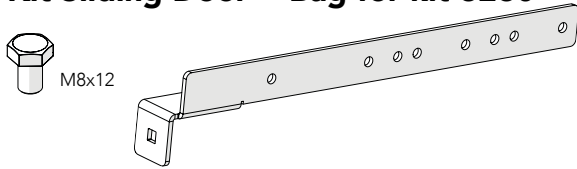

Kit Sliding Door + Bag for kit 8280