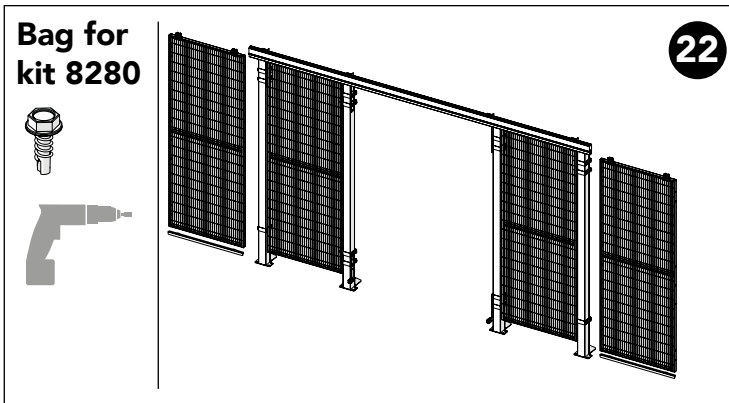

### Kit Bracket Strong fix

**Kit Sliding Door + Bag for kit 8280**

**Kit Bracket Strong Fix**

**Kit Bracket Strong Fix**

**Kit Bracket Strong Fix**

**Kit Sliding Door + Bag for kit 8280**

Art no: 88754542.ver. 002