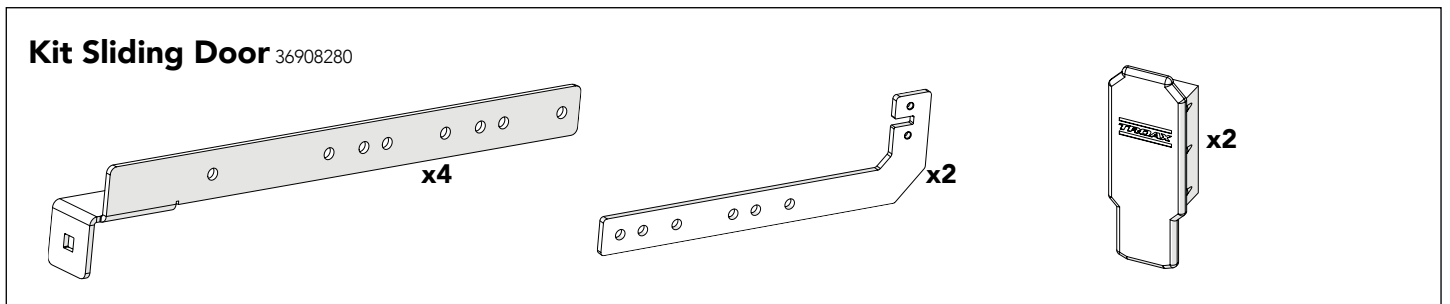

# STRONG FIX DOUBLE SLIDING DOOR SINGLE RAIL

KIT 36908280

# Kit Double sliding door single rail 36908280

5

Art no: 88754542.ver. 002