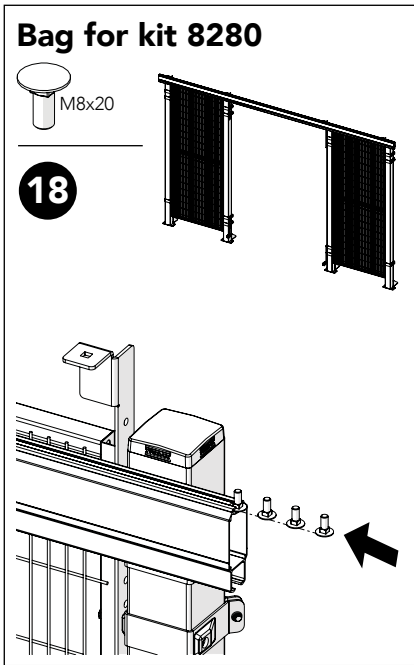

### Kit Bracket Strong fix

**Kit Sliding Door + Bag for kit 8280**

**Kit Bracket Strong Fix**

**Kit Bracket Strong Fix**

**Kit Bracket Strong Fix**

**Kit Sliding Door + Bag for kit 8280**

Art no: 88754542.ver. 002