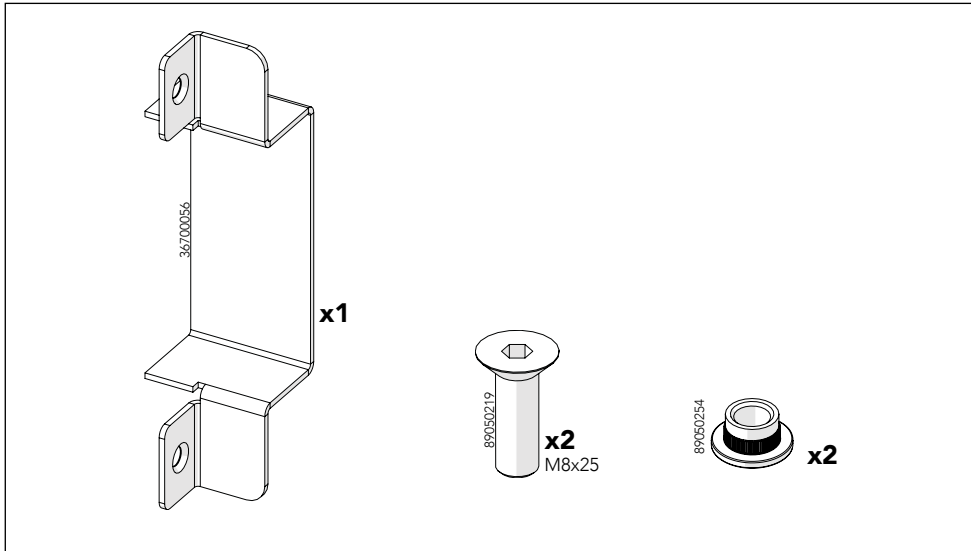

# KIT COVER FOR SECURING PLATE

KIT 36700107

Art no: 88754760 ver. 003

## Kit cover for sec. plate 36700107