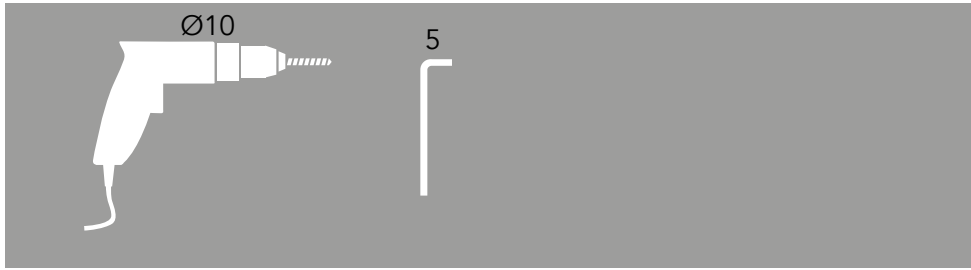

Kit cover for sec. plate 36700107

Kit cover for sec. plate