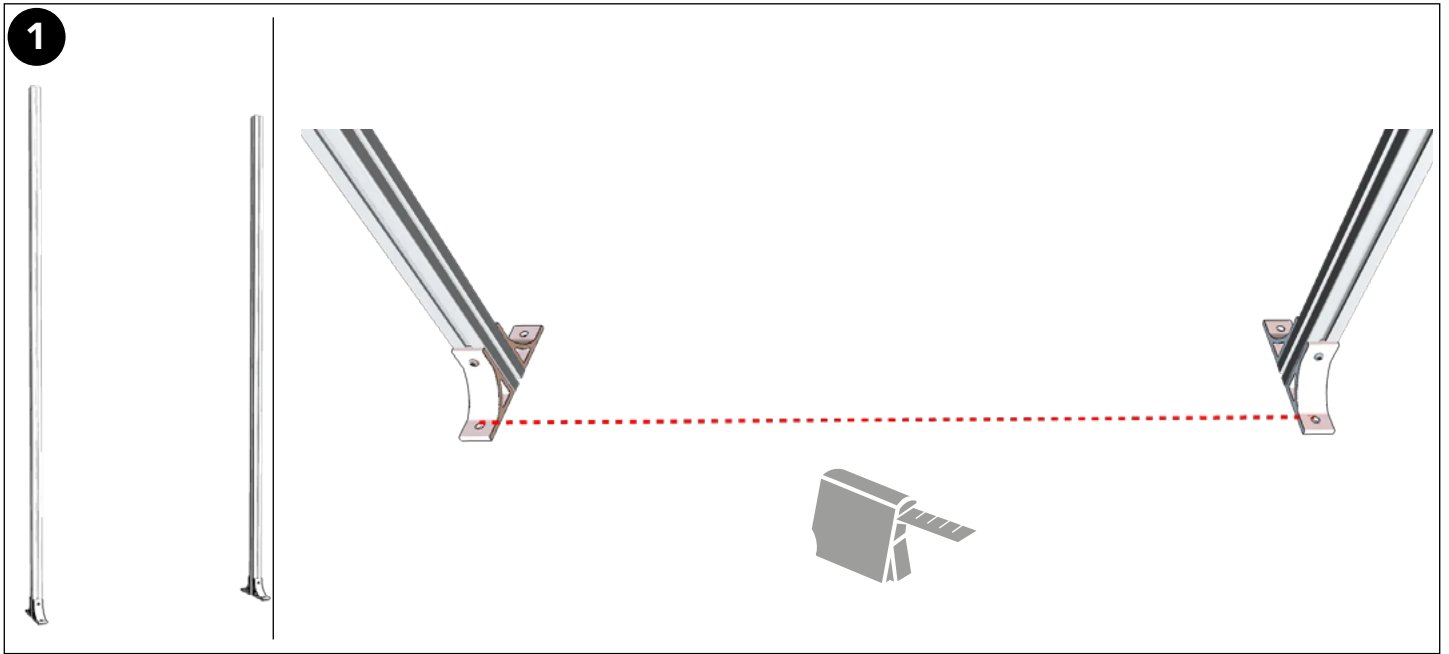

ASSEMBLY INSTRUCTION
– JUST FOLLOW ME

QUICKGUARD SINGLE HINGED DOOR

QuickGuard Single Hinged Door

Kit Handle Alu System 15500052

15500050

15500046

Art. no.: 89759/28 ver.: 001