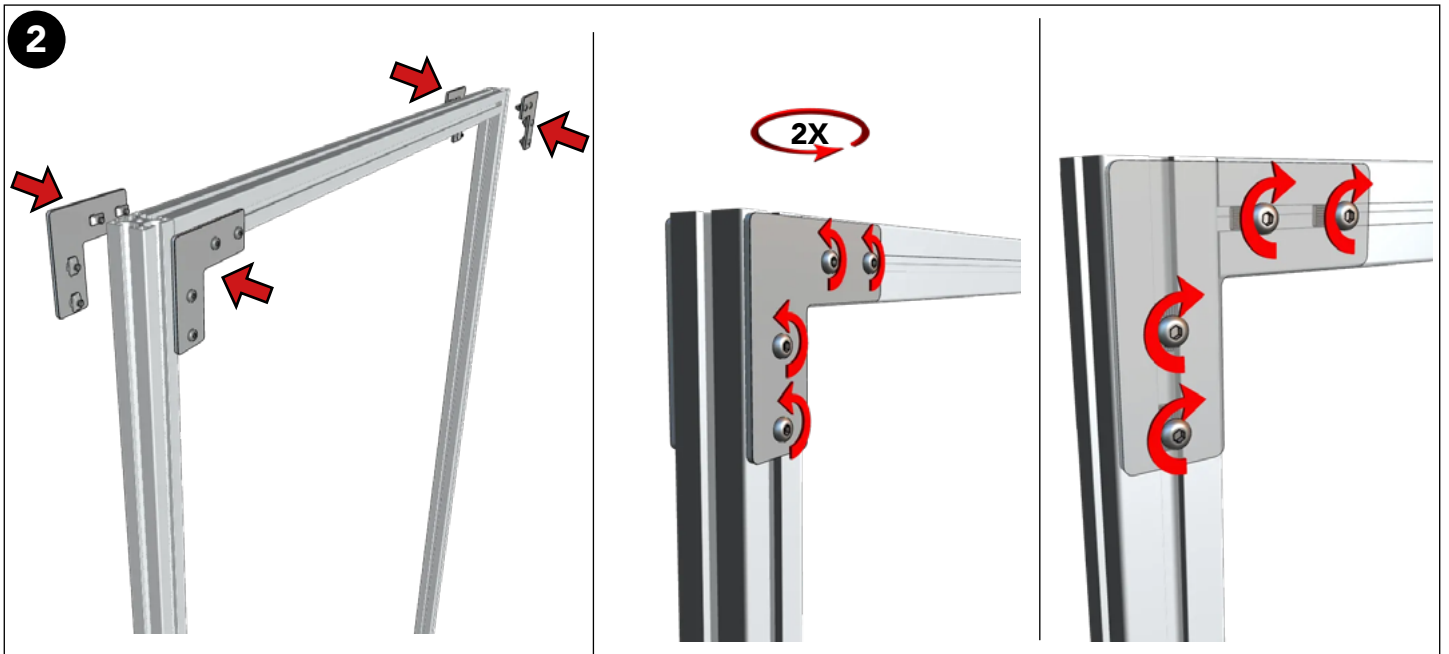

ASSEMBLY INSTRUCTION
– JUST FOLLOW ME

QUICKGUARD SINGLE HINGED DOOR

QuickGuard Single Hinged Door

Kit Handle Alu System 15500052

15500050

15500046

Art. no.: 89759/28 ver.: 001