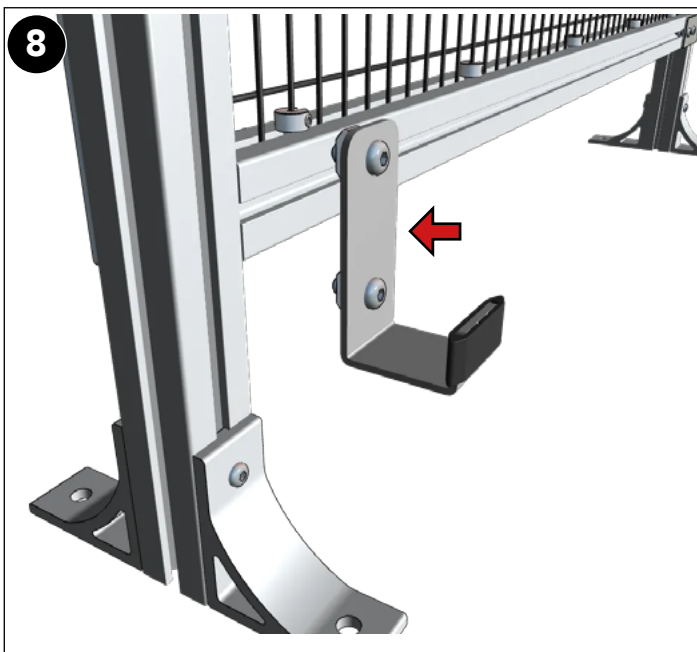

Art no: 88759429 ver. 001