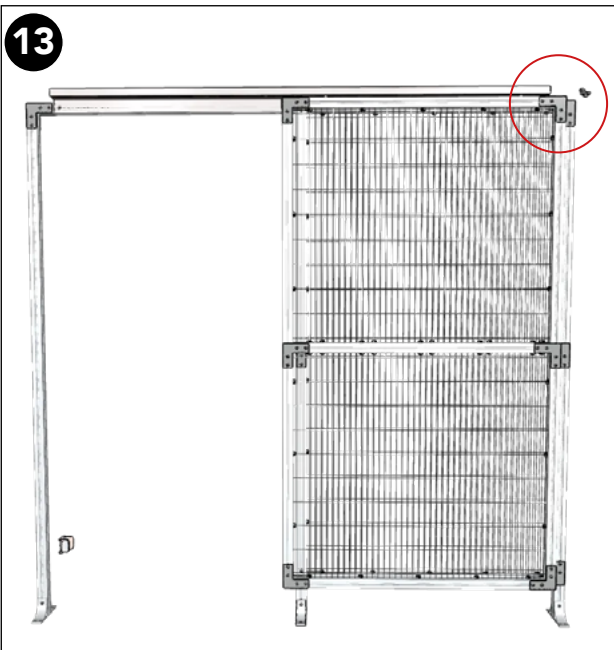

ASSEMBLY INSTRUCTION
– JUST FOLLOW ME

QUICKGUARD SINGLE SLIDING DOOR

QuickGuard Single Sliding Door

Kit Sliding Door Alu System 15500062

Bag For Kit Sliding Door Alu System 88690062

Art no: 88759429 ver. 001

Art. no: 88759429 ver: 001

Art no: 88759429 ver. 001

Art. no.: 88759429 ver.: 001

Art no: 88759429 ver. 001