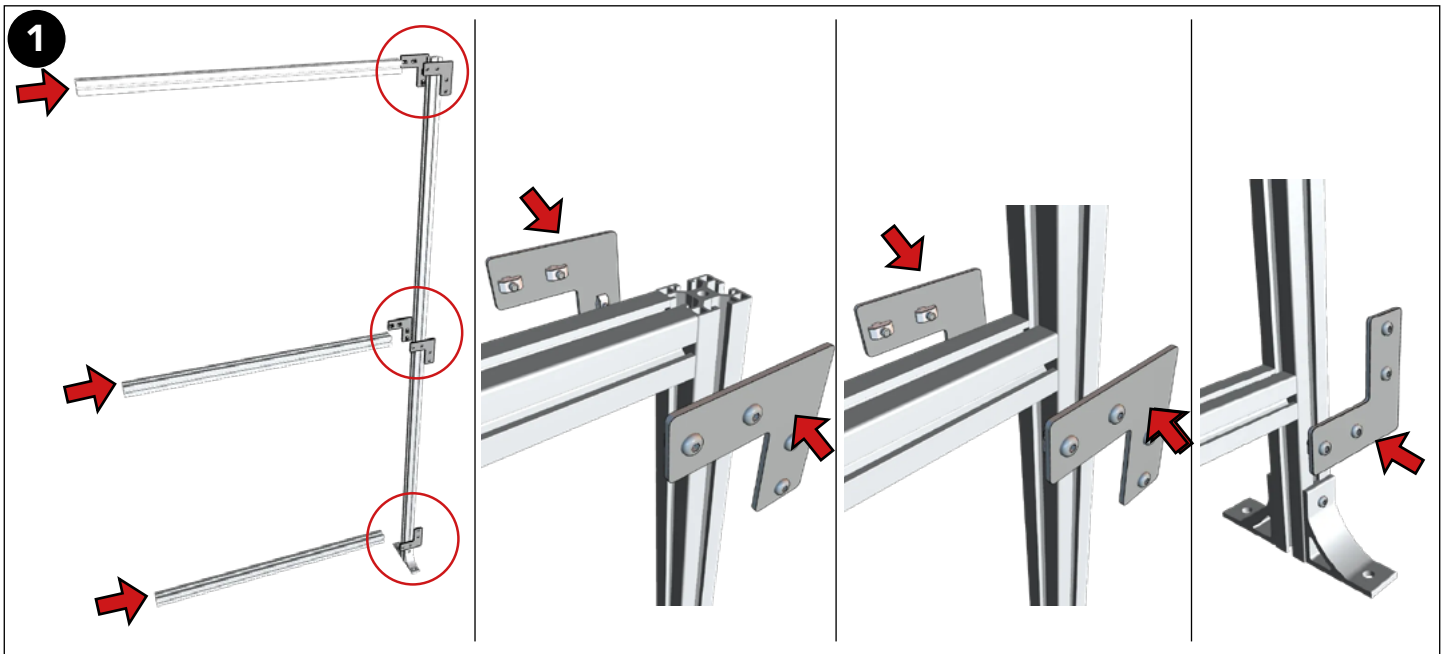

ASSEMBLY INSTRUCTION
– JUST FOLLOW ME

QUICKGUARD SINGLE SLIDING DOOR

QuickGuard Single Sliding Door

Kit Sliding Door Alu System 15500062

Bag For Kit Sliding Door Alu System 88690062

Art no: 88759429 ver. 001