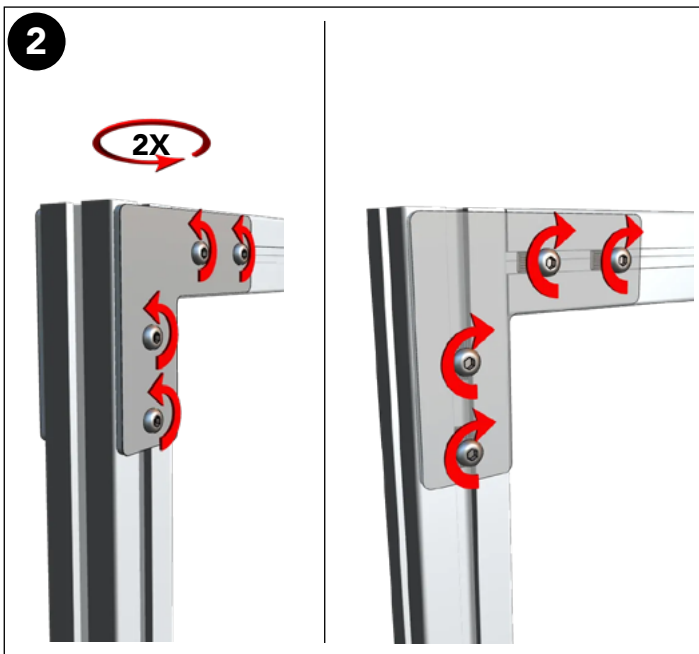

ASSEMBLY INSTRUCTION
– JUST FOLLOW ME

QUICKGUARD SINGLE SLIDING DOOR

QuickGuard Single Sliding Door

Kit Sliding Door Alu System 15500062

Bag For Kit Sliding Door Alu System 88690062

Art no: 88759429 ver. 001