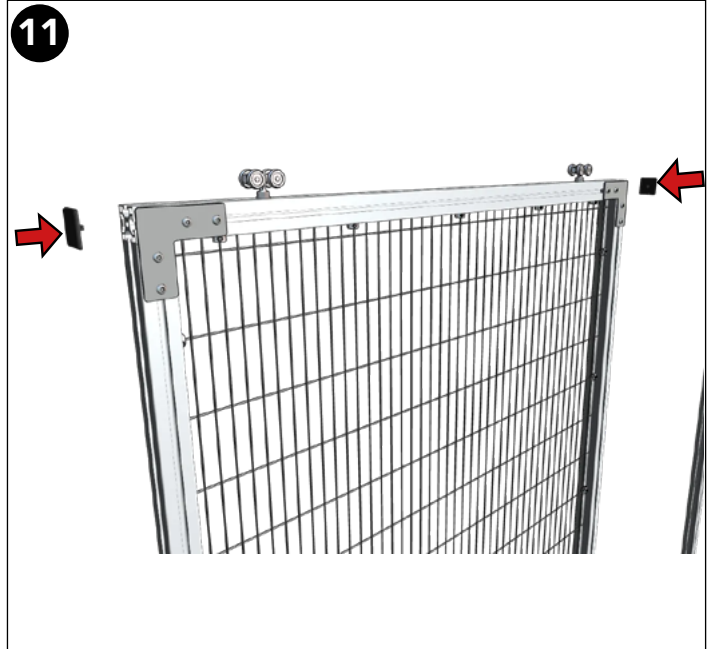

Art. no.: 88759429 ver.: 001