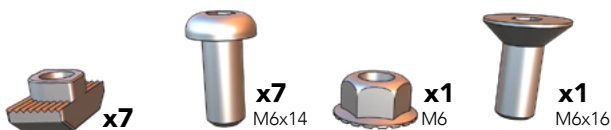

ASSEMBLY INSTRUCTION
– JUST FOLLOW ME

QUICKGUARD SINGLE SLIDING DOOR

QuickGuard Single Sliding Door

Kit Sliding Door Alu System 15500062

Bag For Kit Sliding Door Alu System 88690062

Art no: 88759429 ver. 001

Art. no: 88759429 ver: 001

Art no: 88759429 ver. 001

Art. no.: 88759429 ver.: 001

Art no: 88759429 ver. 001