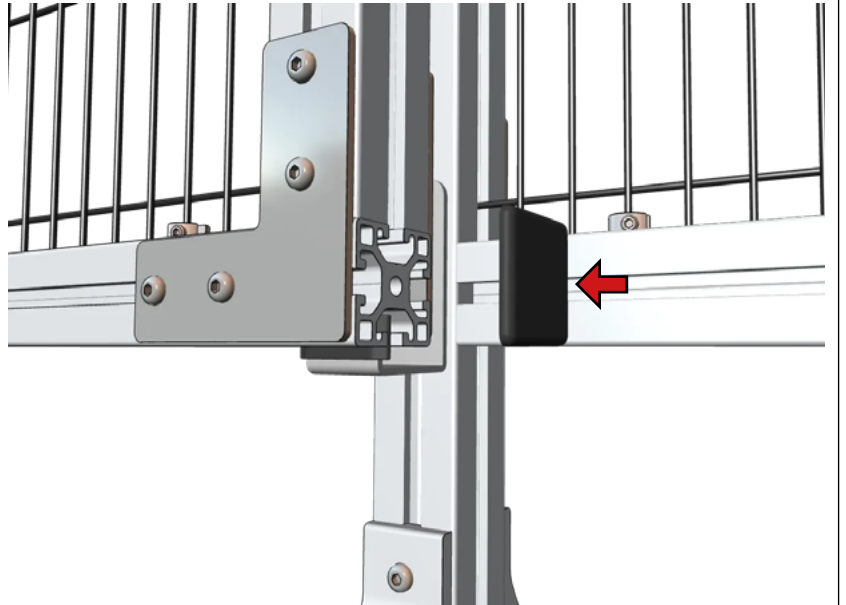

ASSEMBLY INSTRUCTION
– JUST FOLLOW ME

QUICKGUARD SINGLE SLIDING DOOR

QuickGuard Single Sliding Door

Kit Sliding Door Alu System 15500062

Bag For Kit Sliding Door Alu System 88690062

Art no: 88759429 ver. 001

Art. no: 88759429 ver: 001

Art no: 88759429 ver. 001

Art. no.: 88759429 ver.: 001

Art no: 88759429 ver. 001