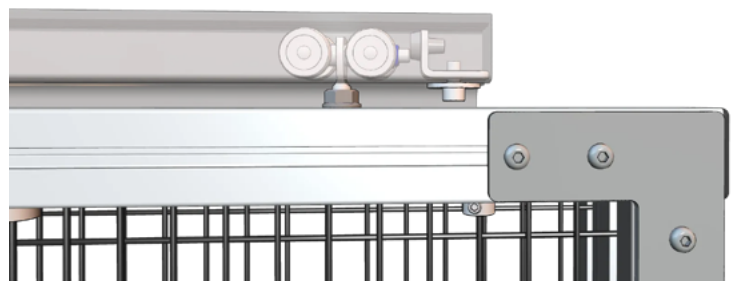

ASSEMBLY INSTRUCTION
– JUST FOLLOW ME

QUICKGUARD SINGLE SLIDING DOOR

QuickGuard Single Sliding Door

Kit Sliding Door Alu System 15500062

Bag For Kit Sliding Door Alu System 88690062

Art no: 88759429 ver. 001

Art. no: 88759429 ver: 001

Art no: 88759429 ver. 001

Art. no.: 88759429 ver.: 001

Art no: 88759429 ver. 001