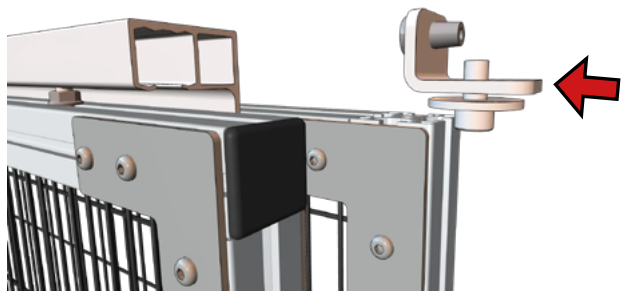

Art. no.: 88759429 ver.: 001