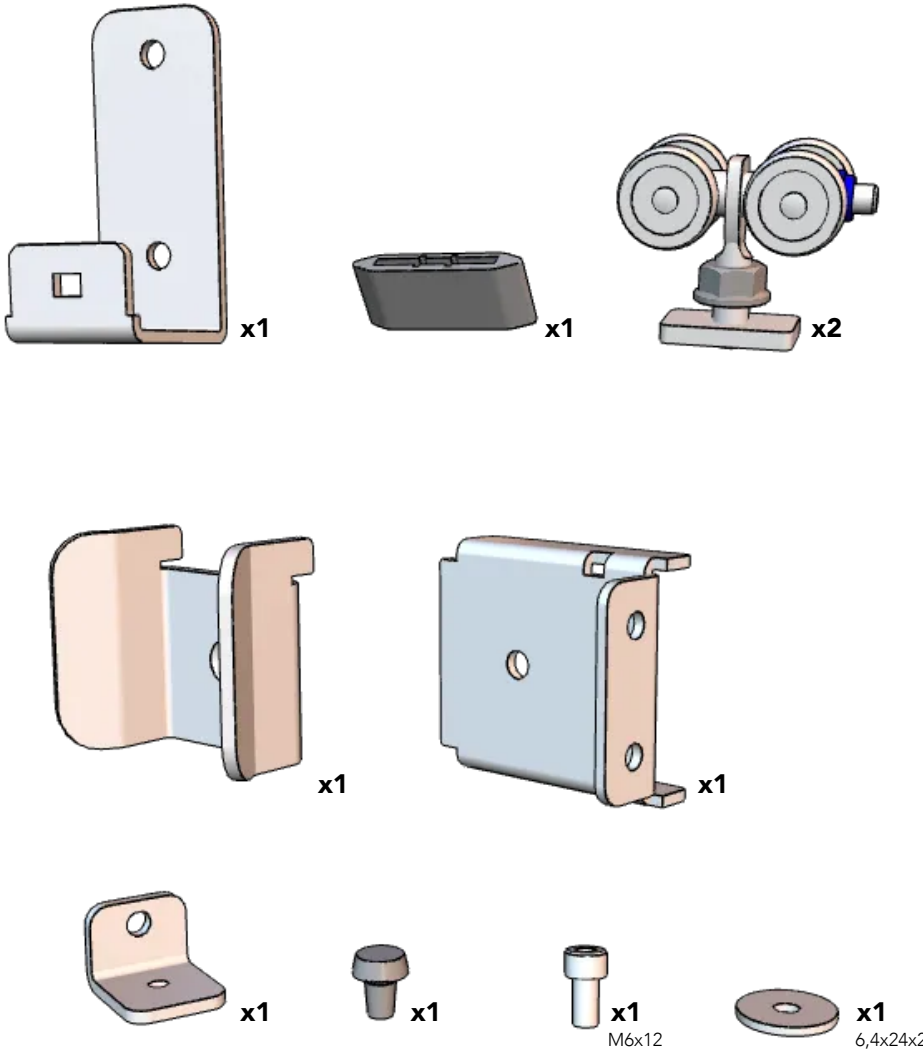

ASSEMBLY INSTRUCTION
– JUST FOLLOW ME

QUICKGUARD SINGLE SLIDING DOOR

QuickGuard Single Sliding Door

Kit Sliding Door Alu System 15500062

Bag For Kit Sliding Door Alu System 88690062

Art no: 88759429 ver. 001

Art. no: 88759429 ver: 001

Art no: 88759429 ver. 001

Art. no.: 88759429 ver.: 001

Art no: 88759429 ver. 001