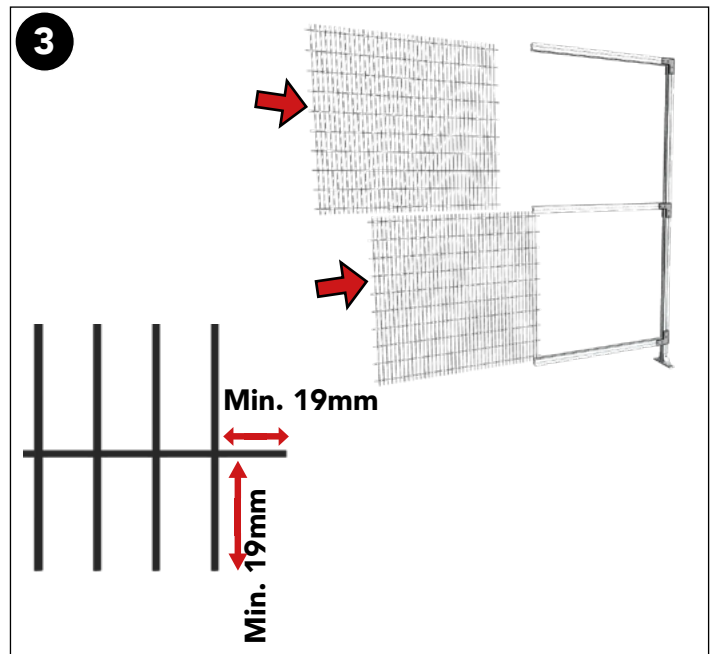

ASSEMBLY INSTRUCTION
– JUST FOLLOW ME

QUICKGUARD SINGLE SLIDING DOOR

QuickGuard Single Sliding Door

Kit Sliding Door Alu System 15500062

Bag For Kit Sliding Door Alu System 88690062

Art no: 88759429 ver. 001