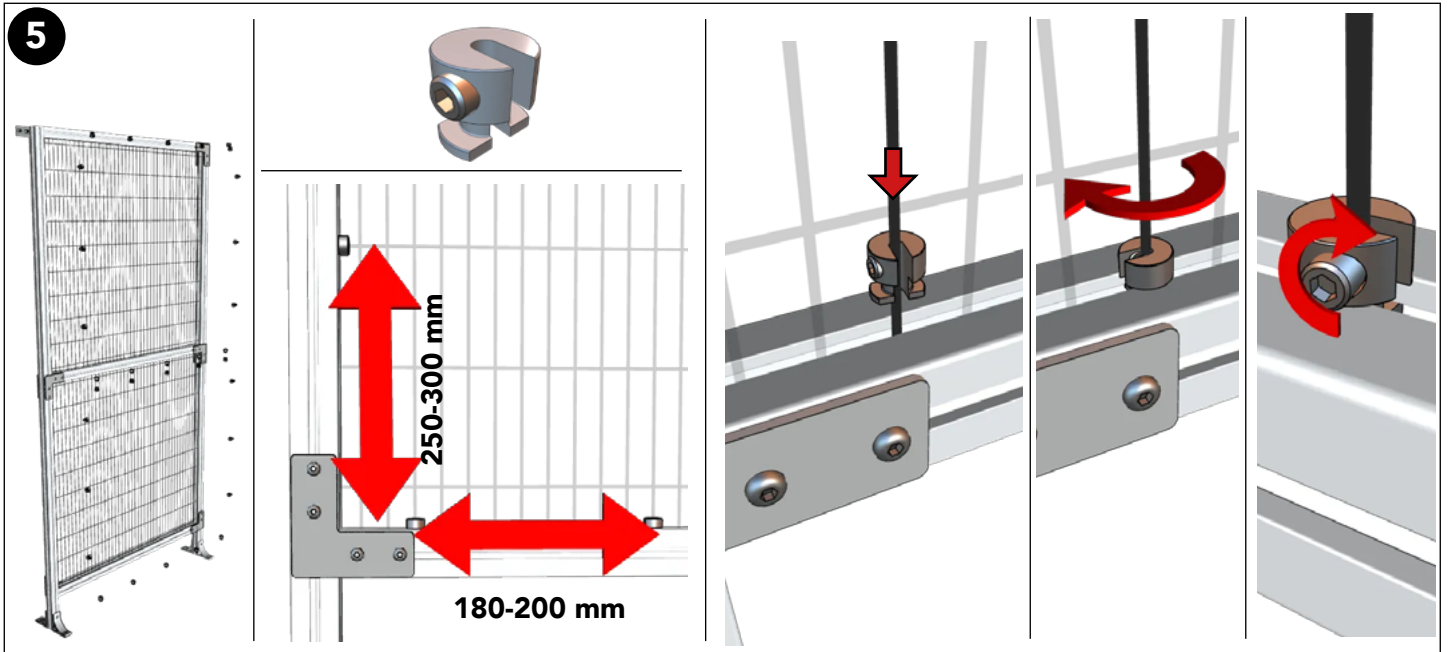

Art no: 88759429 ver. 001