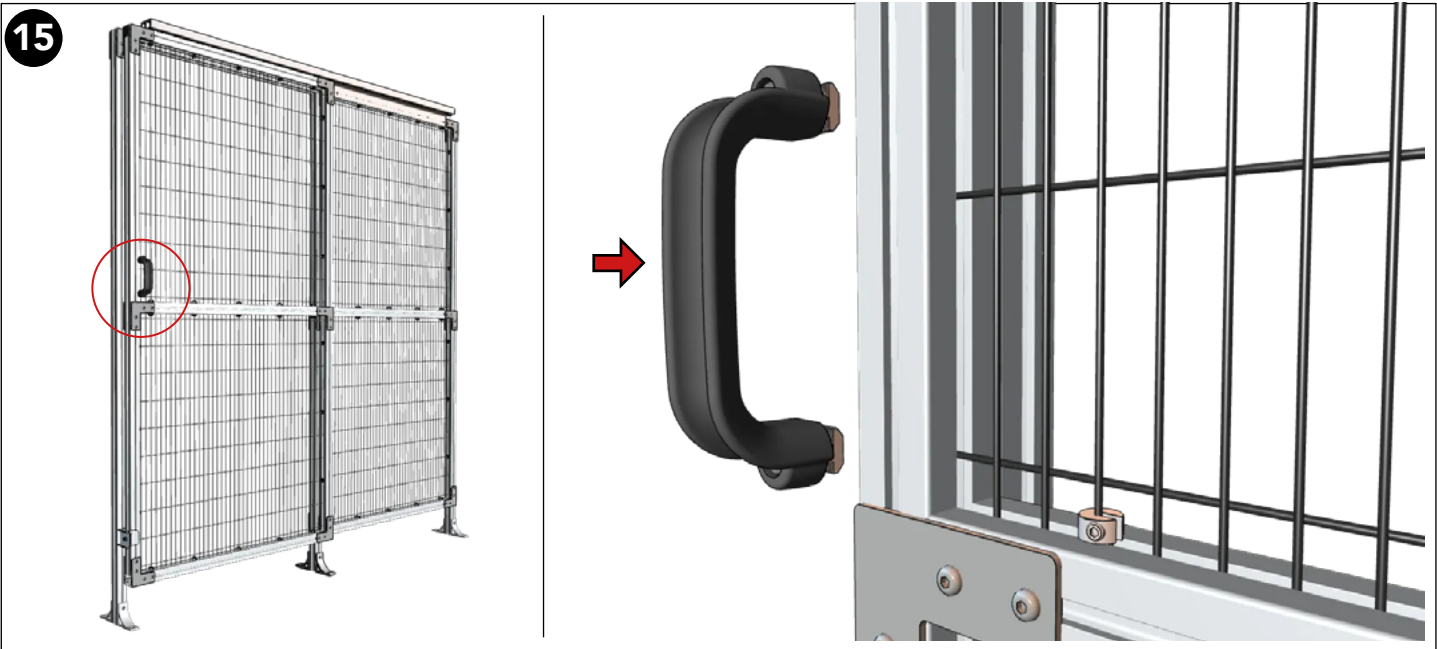

Art no: 88759429 ver. 001