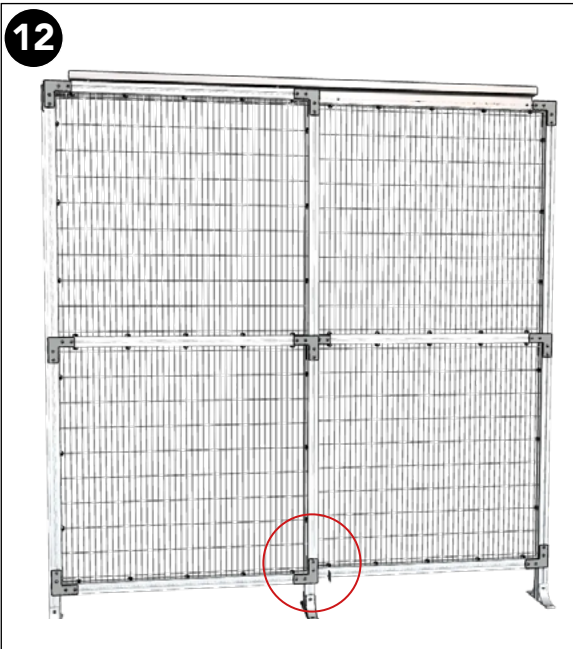

Art. no.: 88759429 ver.: 001