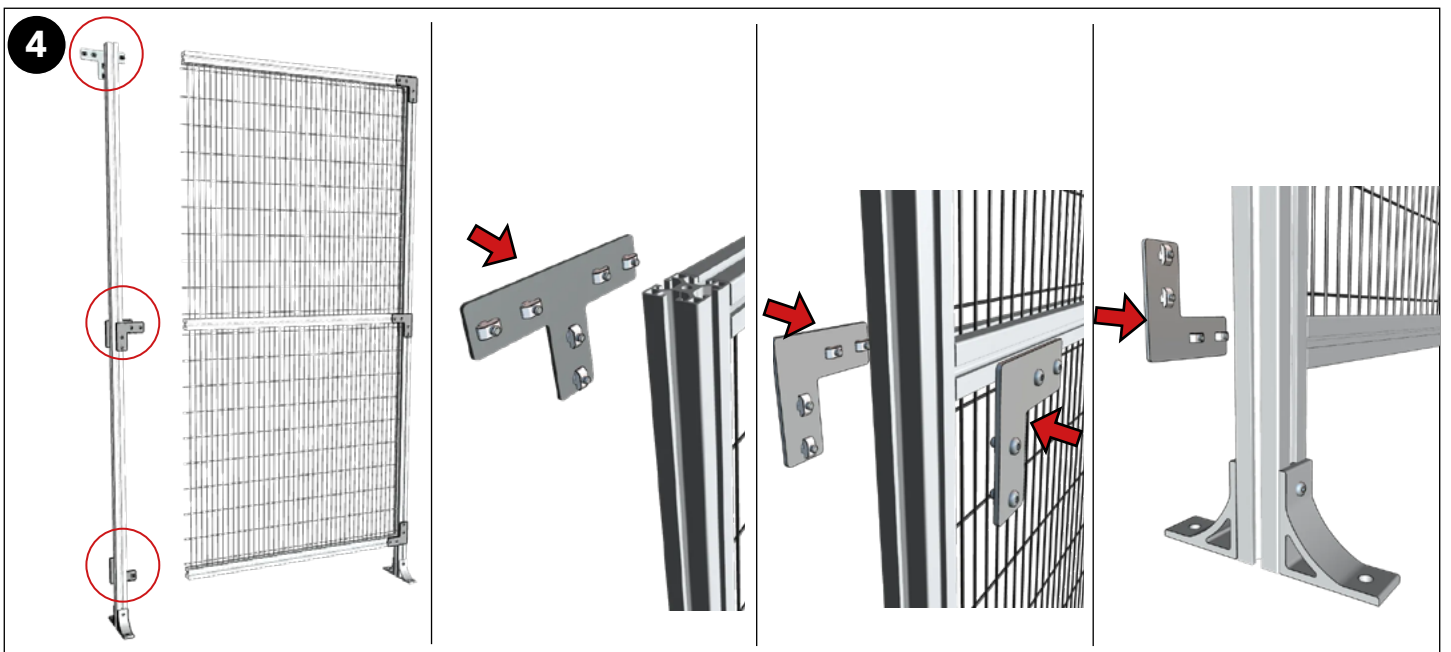

ASSEMBLY INSTRUCTION
– JUST FOLLOW ME

QUICKGUARD SINGLE SLIDING DOOR

QuickGuard Single Sliding Door

Kit Sliding Door Alu System 15500062

Bag For Kit Sliding Door Alu System 88690062

Art no: 88759429 ver. 001