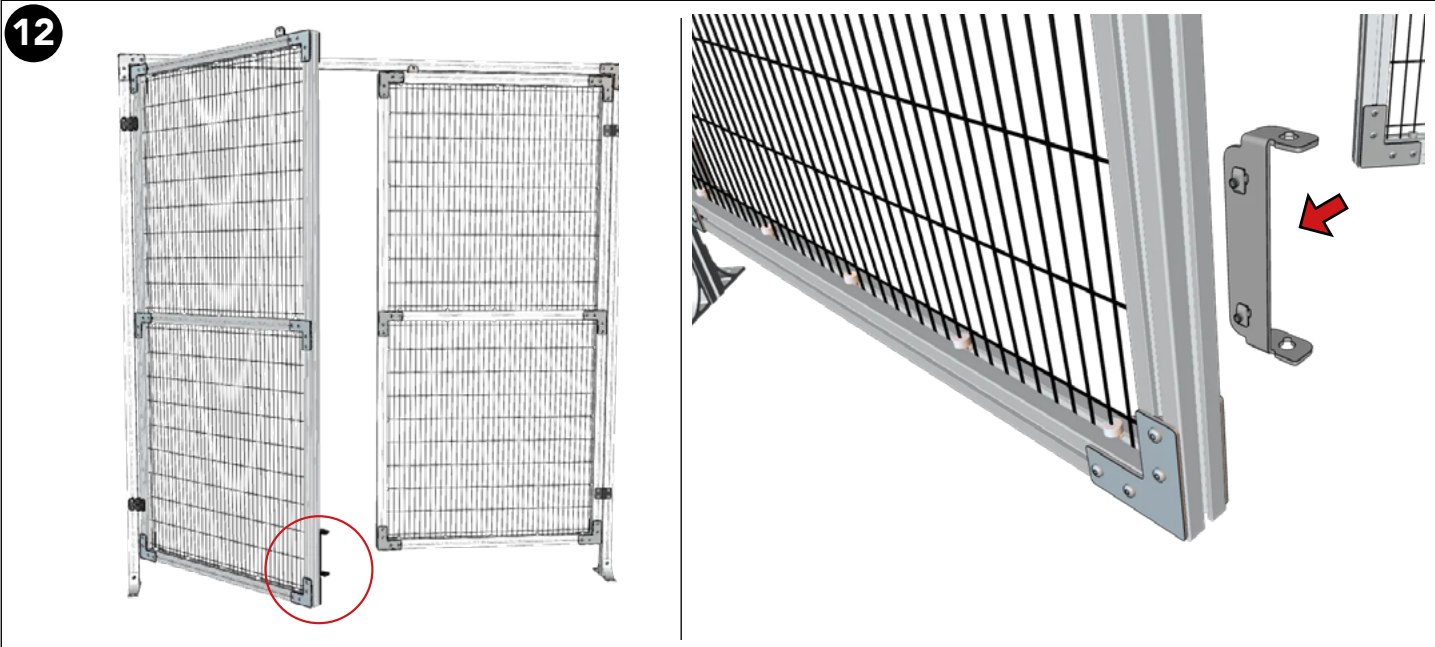

Art no: 89759430 ver: 001