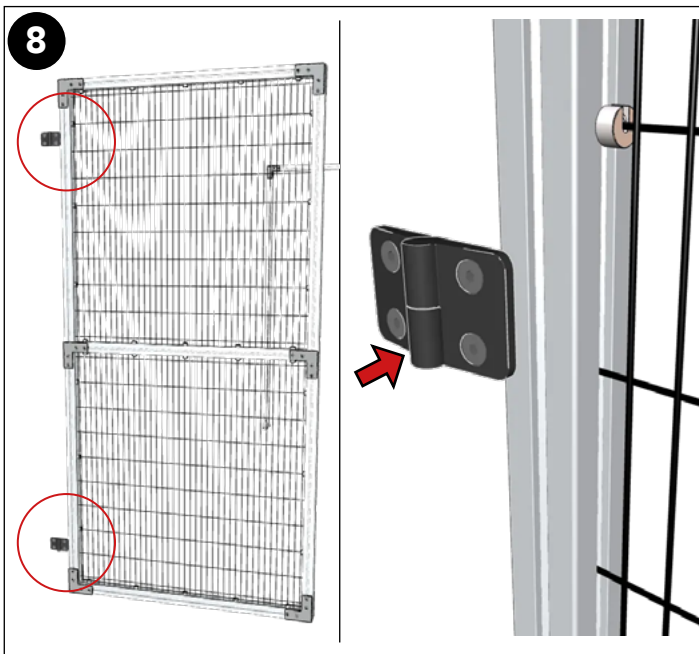

ASSEMBLY INSTRUCTION
– JUST FOLLOW ME

QUICKGUARD DOUBLE HINGED DOOR

QuickGuard Double Hinged Door

Kit Handle Alu System 15500052

15500050

15500046

Art no: 88759430 ver. 001

Art no: 89759430 ver: 001