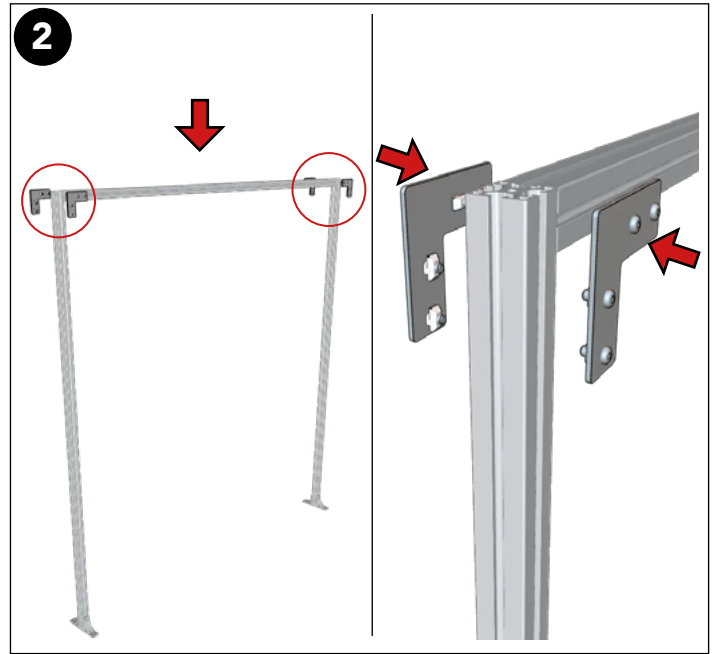

ASSEMBLY INSTRUCTION
– JUST FOLLOW ME

QUICKGUARD DOUBLE HINGED DOOR

QuickGuard Double Hinged Door

Kit Handle Alu System 15500052

15500050

15500046

Art no: 88759430 ver. 001

Art no: 89759430 ver: 001

Art no: 88759430 ver. 001

Art no: 89759430 ver: 001