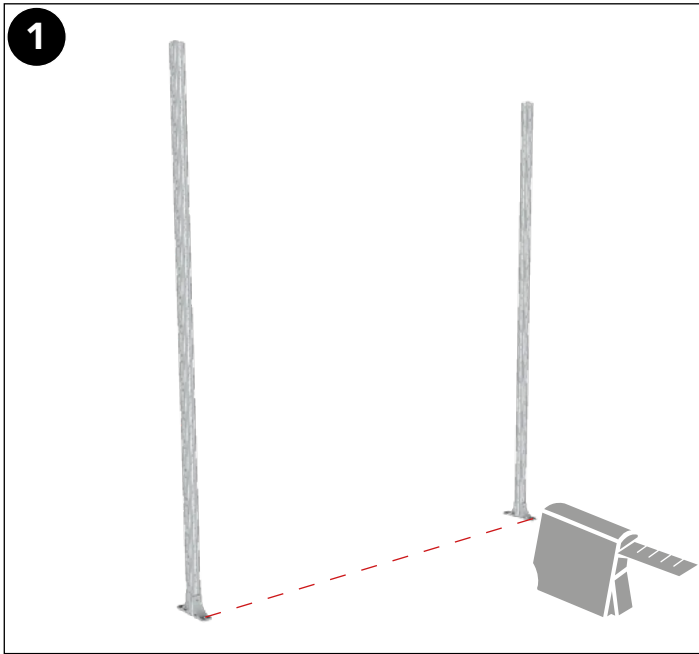

ASSEMBLY INSTRUCTION
– JUST FOLLOW ME

QUICKGUARD DOUBLE HINGED DOOR

QuickGuard Double Hinged Door

Kit Handle Alu System 15500052

15500050

15500046

Art no: 88759430 ver. 001

Art no: 89759430 ver: 001