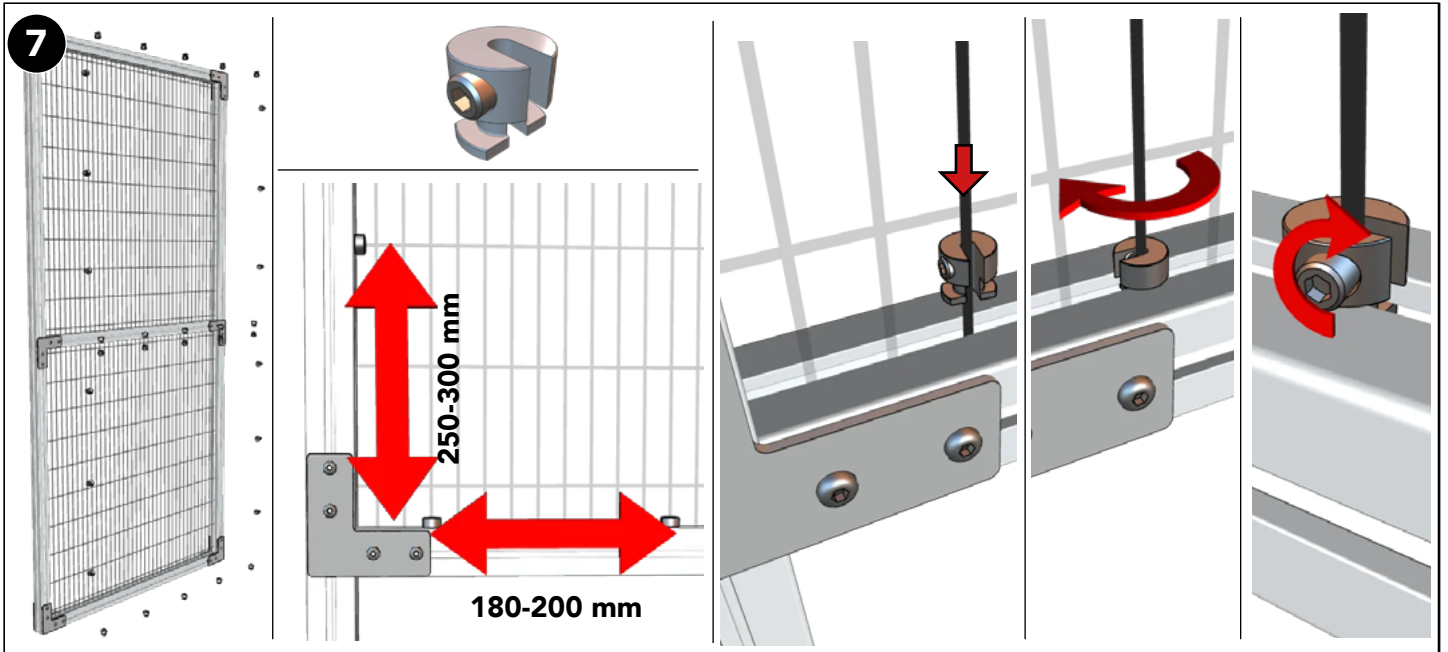

ASSEMBLY INSTRUCTION
– JUST FOLLOW ME

QUICKGUARD DOUBLE HINGED DOOR

QuickGuard Double Hinged Door

Kit Handle Alu System 15500052

15500050

15500046

Art no: 88759430 ver. 001

Art no: 89759430 ver: 001