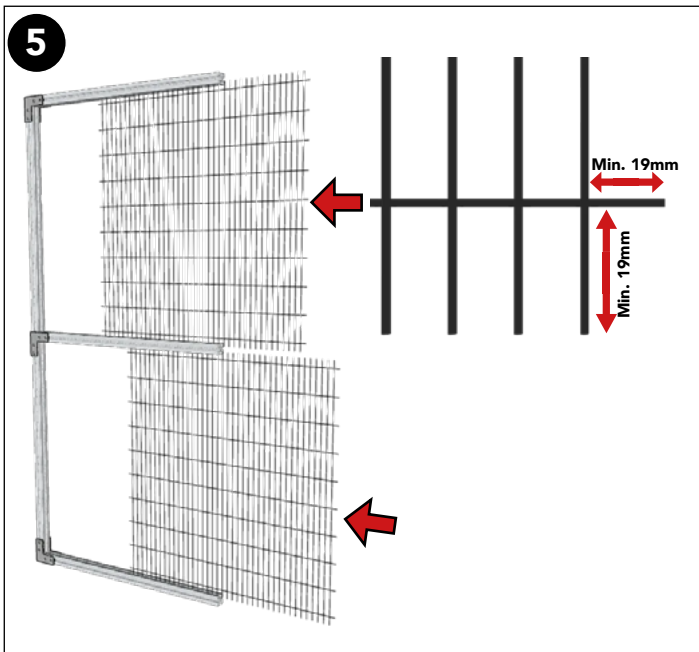

ASSEMBLY INSTRUCTION
– JUST FOLLOW ME

QUICKGUARD DOUBLE HINGED DOOR

QuickGuard Double Hinged Door

Kit Handle Alu System 15500052

15500050

15500046

Art no: 88759430 ver. 001

Art no: 89759430 ver: 001