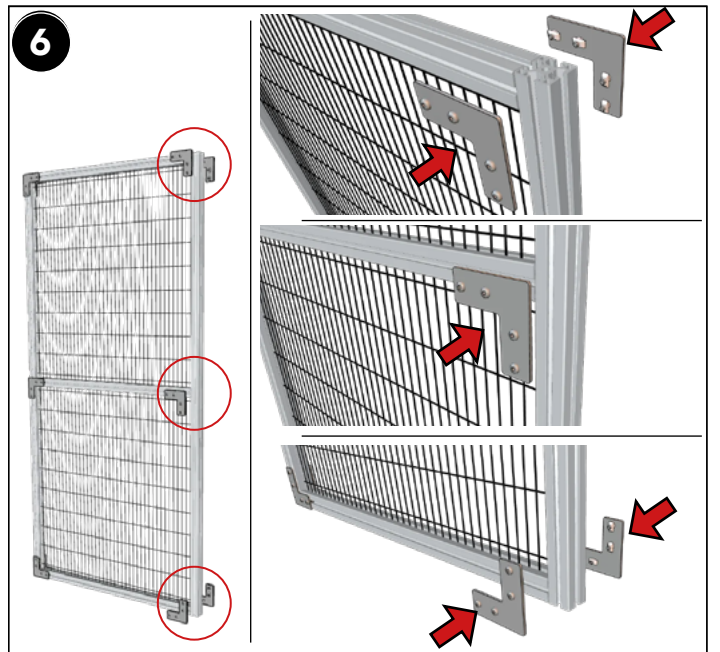

ASSEMBLY INSTRUCTION
– JUST FOLLOW ME

QUICKGUARD DOUBLE HINGED DOOR

QuickGuard Double Hinged Door

Kit Handle Alu System 15500052

15500050

15500046

Art no: 88759430 ver. 001

Art no: 89759430 ver: 001