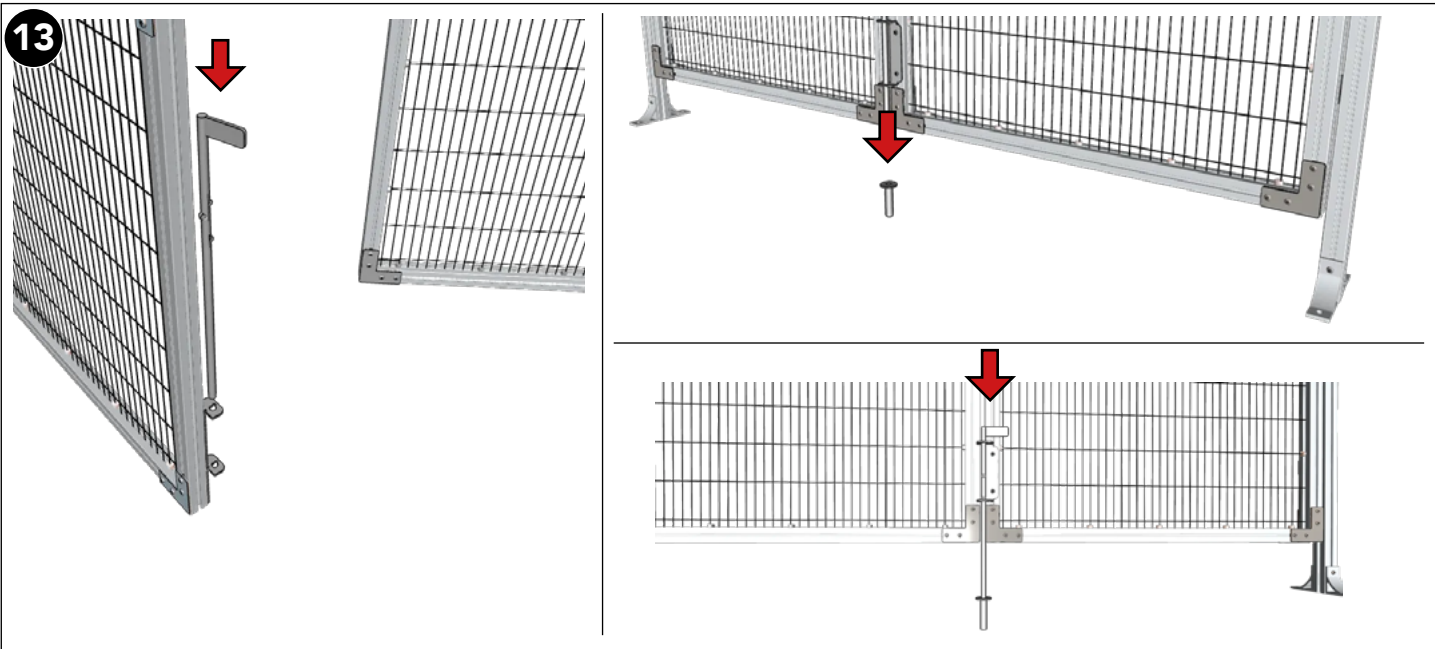

Art no: 89759430 ver: 001