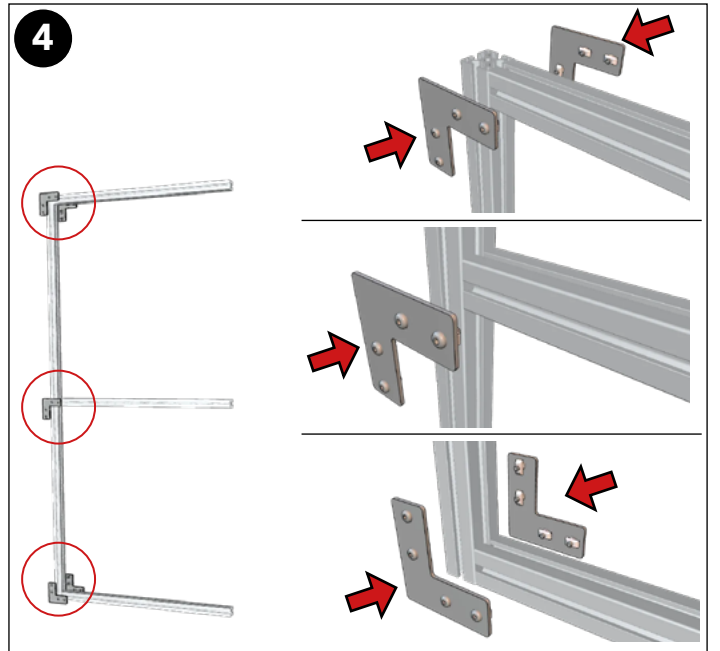

ASSEMBLY INSTRUCTION
– JUST FOLLOW ME

QUICKGUARD DOUBLE HINGED DOOR

QuickGuard Double Hinged Door

Kit Handle Alu System 15500052

15500050

15500046

Art no: 88759430 ver. 001

Art no: 89759430 ver: 001