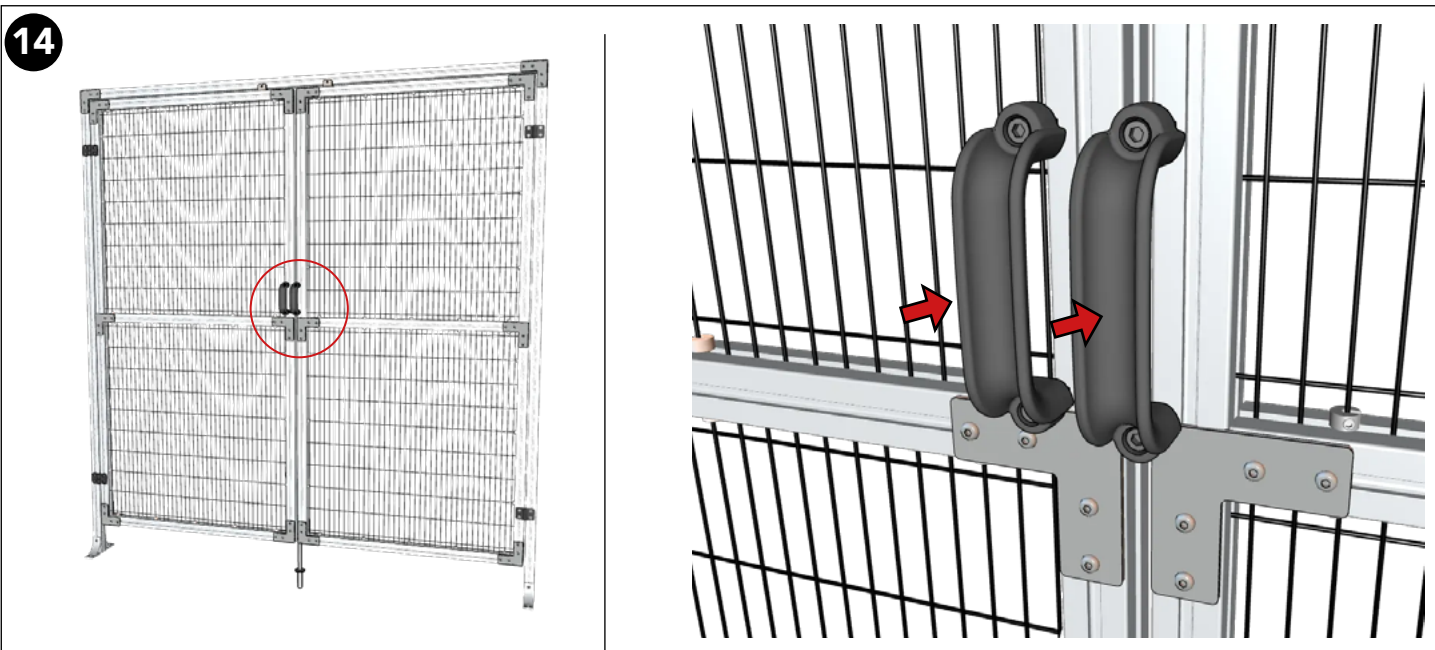

Art no: 89759430 ver: 001