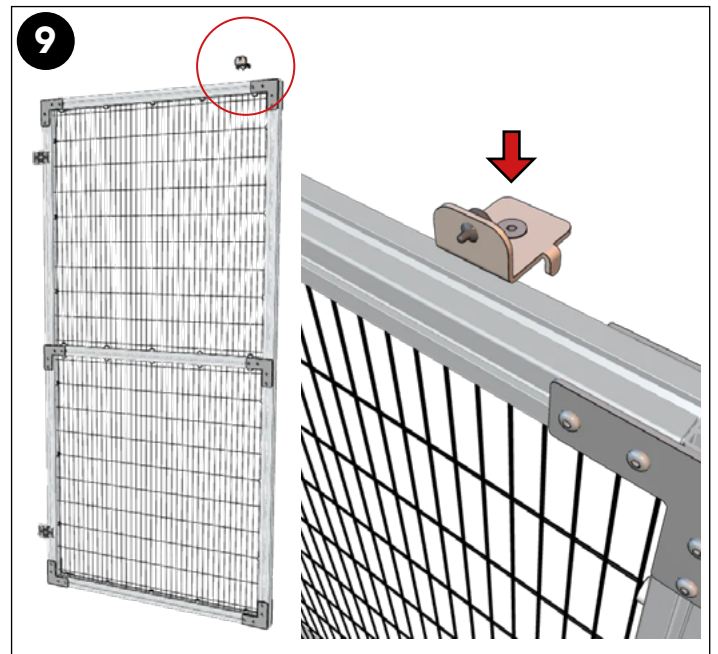

ASSEMBLY INSTRUCTION
– JUST FOLLOW ME

QUICKGUARD DOUBLE HINGED DOOR

QuickGuard Double Hinged Door

Kit Handle Alu System 15500052

15500050

15500046

Art no: 88759430 ver. 001

Art no: 89759430 ver: 001