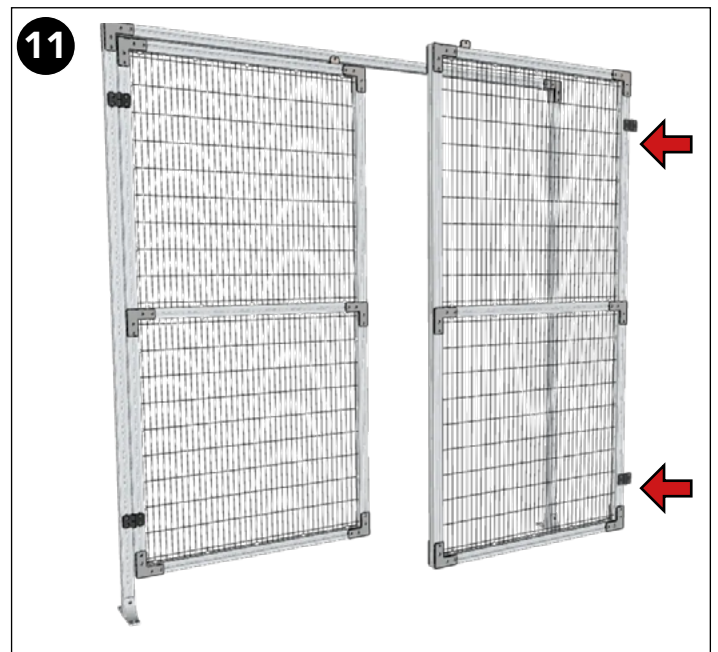

ASSEMBLY INSTRUCTION
– JUST FOLLOW ME

QUICKGUARD DOUBLE HINGED DOOR

QuickGuard Double Hinged Door

Kit Handle Alu System 15500052

15500050

15500046

Art no: 88759430 ver. 001

Art no: 89759430 ver: 001