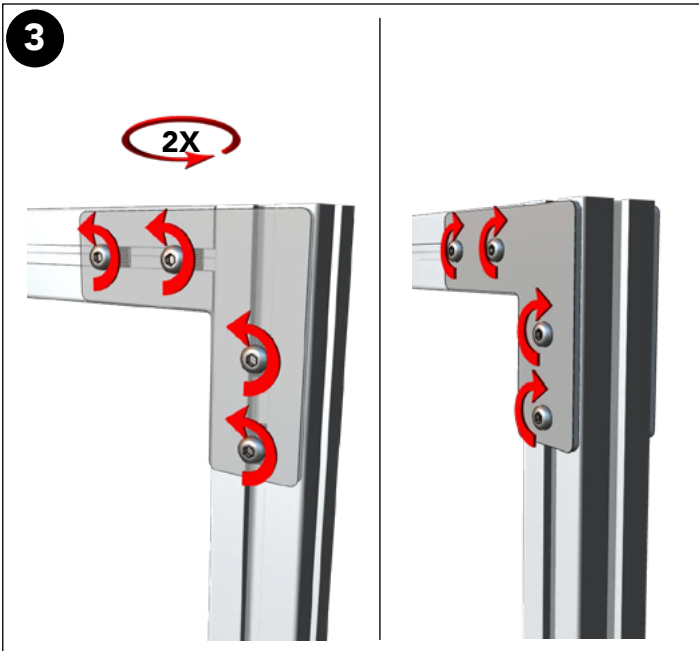

ASSEMBLY INSTRUCTION
– JUST FOLLOW ME

QUICKGUARD DOUBLE HINGED DOOR

QuickGuard Double Hinged Door

Kit Handle Alu System 15500052

15500050

15500046

Art no: 88759430 ver. 001

Art no: 89759430 ver: 001