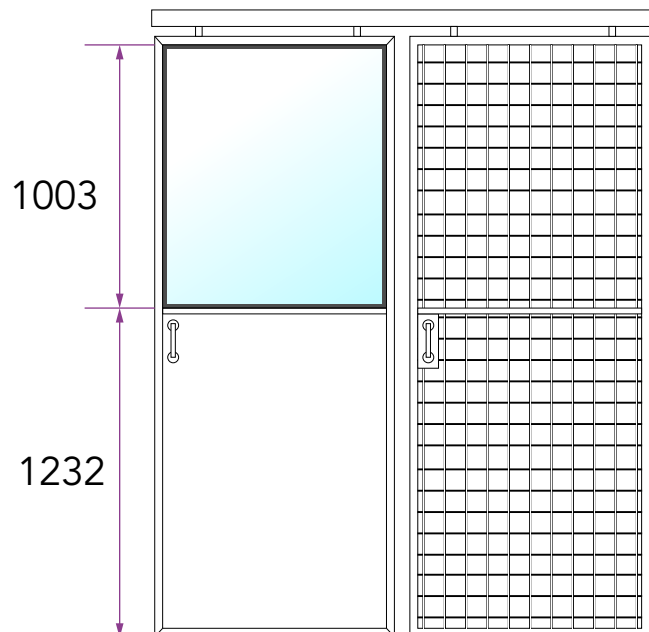

Bastion sliding doors are constructed in the same method as the panels using 40mm x 40mm angle framework to create a very secure door system.

Facts

Bastion sliding doors are available in full mesh, full steel, steel/mesh and steel/glazed. All the sliding doors as standard have a black finish hard wearing pull handle and padlockable bolts.

A selection of trolleys are available, this ensures the Bastion range of sliding doors is as versatile as possible to accommodate to a wide variety of door sizes.

Panel Width (mm)	Panel Height (mm)			
	2440	2743	3000	3657
900	✓	✓	✓	✓
1200	✓	✓	✓	✓
1800	✓	✓	✓	✓
2400	✓	✓	✓	✓