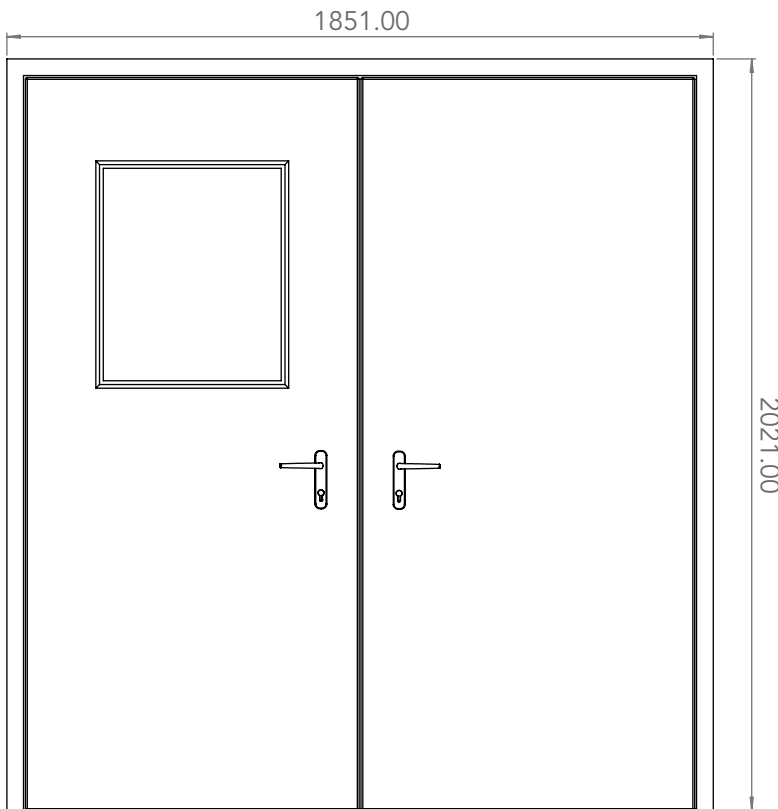

ELAN FIRE RATED DOORS

DOUBLE LEAF DOORSETS

We can supply fire rated double door systems up to 1851mm wide and 2021mm high. If one door is to be wider than the other, we also offer hospital doors, to accommodate the remaining width for the second door leaf. The wider door would need to have the maximum dimensions of a single door below.

SINGLE LEAF DOORSETS

Our single leaf fire rated doors are available to the maximum dimensions of 1100mm wide and 2021mm high.

All fire rated door leaves are available in 4 configurations: full steel, square vision panel, single slot vision panel and double slot vision panel.