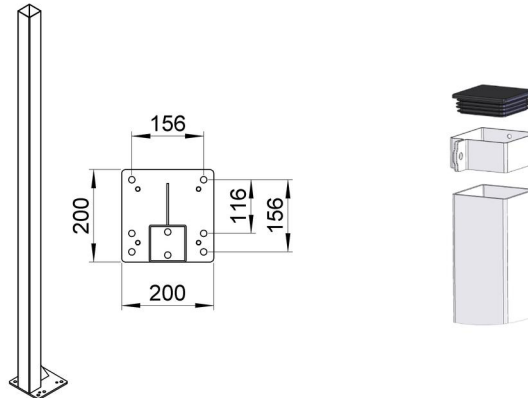

Caelum Post 80x80

Caelum is a modular mesh panel system with 80x80mm post and is specifically designed for factory and warehouse environments where you need a strong and robust freestanding wall. The system's flexibility makes it a very versatile solution. The system is available in the same security configurations as the standard Caelum wall and is just as easy to assemble. Panels are constructed using strong, durable steel frames. Available in different security levels, UR325, UR350, UX450 and fullsteel UR SP. Troax also offers a variety of posts and fixings for attaching panels to the floor and ceiling.

FACTS

System components

29801521	Post 80x80x2200
29801531	Post 80x80x3000
36700279	Bracket 80x80 post
89200104	Top cap 80x80 black
36700749	Kit extension bracket 80x80
36500851	Extension tube 80x80 L=2200
36500891	Extension tube 80x80 L=1260

Posts standard colour is grey RAL7037. Any colour of your choice can be offered.
All brackets are made of steel, pre-galvanized or zink plated.

System Panels

UR300	Mesh 50x100 mm, frame 19x19 mm
UR350	Mesh 50x50 mm, frame 19x19 mm
UX450	Mesh 50x50 mm, frame 30x20 mm
URSP	Full Steel 0,7 mm, frame 19x19 mm

For details of each panel type, see separate product sheet