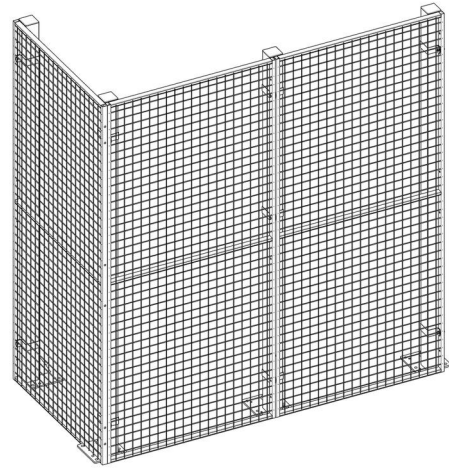

Caelum Post 80x80

Caelum is a modular mesh panel system with 80x80mm post and is specifically designed for factory and warehouse environments where you need a strong and robust freestanding wall. The system's flexibility makes it a very versatile solution. The system is available in the same security configurations as the standard Caelum wall and is just as easy to assemble. Panels are constructed using strong, durable steel frames. Available in different security levels, UR325, UR350, UX450 and fullsteel UR SP. Troax also offers a variety of posts and fixings for attaching panels to the floor and ceiling.

FACTS

System components

29801521	Post 80x80x2200
29801531	Post 80x80x3000
36700279	Bracket 80x80 post
89200104	Top cap 80x80 black
36700749	Kit extension bracket 80x80
36500851	Extension tube 80x80 L=2200
36500891	Extension tube 80x80 L=1260

Posts standard colour is grey RAL7037. Any colour of your choice can be offered.
All brackets are made of steel, pre-galvanized or zink plated.

System Panels

UR300	Mesh 50x100 mm, frame 19x19 mm
UR350	Mesh 50x50 mm, frame 19x19 mm
UX450	Mesh 50x50 mm, frame 30x20 mm
URSP	Full Steel 0,7 mm, frame 19x19 mm