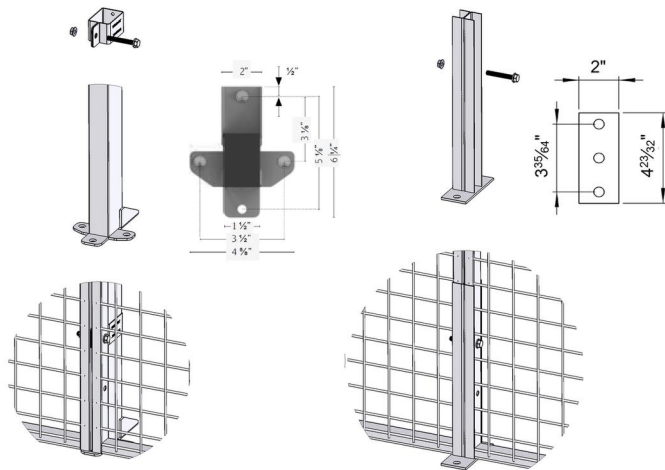

Caelum modular mesh system

Caelum is a modular mesh panel system that is specifically designed for factory and warehouse division. The system's flexibility makes it a very cost-effective solution. The system is available in various security configurations and is easy to assemble. Panels are constructed using strong, durable steel frames. Available in different security levels, UR325, UR350, UX450 and fullsteel UR SP. Troax also offers a variety of posts and fixings for attaching panels to the floor and ceiling.

FACTS

System Post

Post

87" Height
118" Height

System foot

Floor fixing

UX floor fixing middle wall
UX floor fixing end wall
UR floor fixing middle wall
UR floor fixing end wall

System fixings

Bracket for post
Bolt M8x55 Tensi
Bolt M8x35
Flanged nut M8

System panels

UR325
UR350
UX450
Fullsteel UR SP