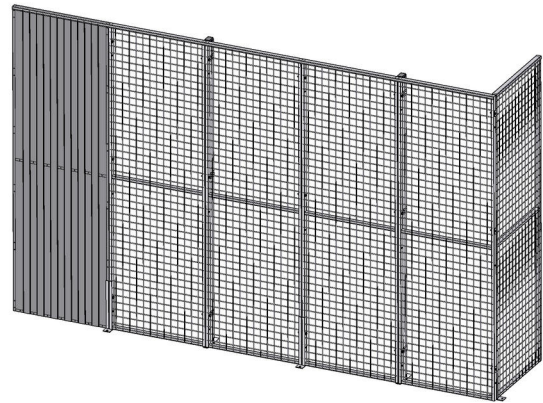

Caelum modular mesh system

Caelum is a modular mesh panel system that is specifically designed for factory and warehouse division. The system's flexibility makes it a very cost-effective solution. The system is available in various security configurations and is easy to assemble. Panels are constructed using strong, durable steel frames. Available in different security levels, UR325, UR350, UX450 and fullsteel UR SP. Troax also offers a variety of posts and fixings for attaching panels to the floor and ceiling.

FACTS

System Post

Post

87" Height
118" Height

System foot

Floor fixing

UX floor fixing middle wall
UX floor fixing end wall
UR floor fixing middle wall
UR floor fixing end wall

System fixings