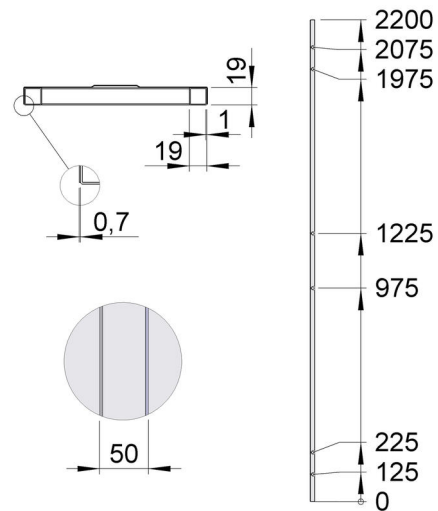

## Full steel Panel UR SP

UR SP is a full cover wall with a good protection against burglary. Troax UR SP is primarily used as a front wall in areas with already reasonable outer protection and is compatible with UR 350 and UX 450. The Troax modular panel system makes it possible to create separate storage areas in virtually any common space. The full steel cover also makes it impossible to see into the storage room.

#### Panel Dimensions

Panel Height (mm)	Panel Width (mm)
2200	200
2200	300
2200	700
2200	800
2200	1000
2200	1200

Steelsheet thickness 0,6mm, tube 19x19 mm

### ACCESSORIES

Cut profile	various length to use after cut height on site
U-profile UR 19x19x2200	various length to use after cut on site