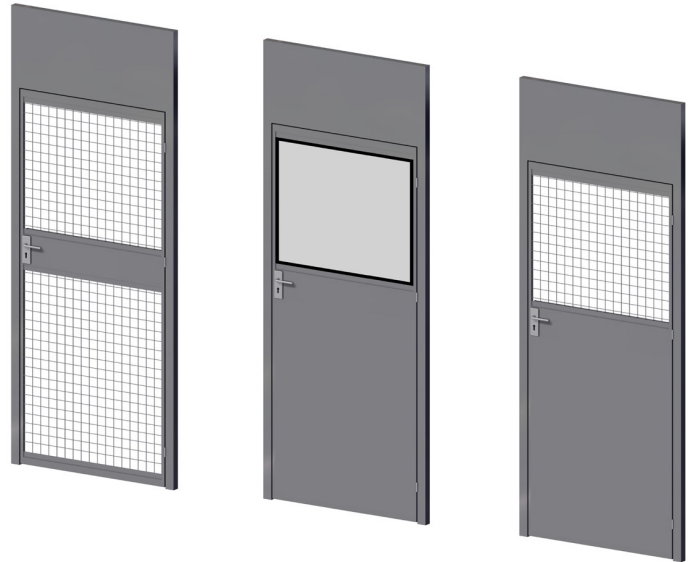

Bastion Doors

Single Skin Steel Doors

Bastion hinged doors compliment the Bastion system perfectly. The appearance of the door matches the finish and style of the Bastion panels as well as sharing the durable characteristics to create secure environments Bastion panels are known for.

Both single and double doors are offered in the Bastion system with a variety of options available.

Facts

Bastion doors are manufactured to same high quality as Bastion panels. The strong structure of the 40mm x 40mm angle framework creates door that suitable for secure and safe enclosures.

As standard the doors have 100mm double pressed hinges, 3 lever lock set and tower bolts used for the double doors.

Single Door:

	Panel Height (mm)			
Panel Width (mm)	2440	2743	3000	3657
1000	✓	✓	✓	✓

Double Door:

	Panel Height (mm)			
Panel Width (mm)	2440	2743	3000	3657
1800	✓	✓	✓	✓
2400	✓	✓	✓	✓

Features and Options

- Digital lock
- Euro Lock
- Panic Bar
- Self-closers
- Other locks and door furniture available upon request.
- Bastion doors have been tested multiple times against a real world intruder simulation. Repeatedly the Bastion door has proved its robust build.