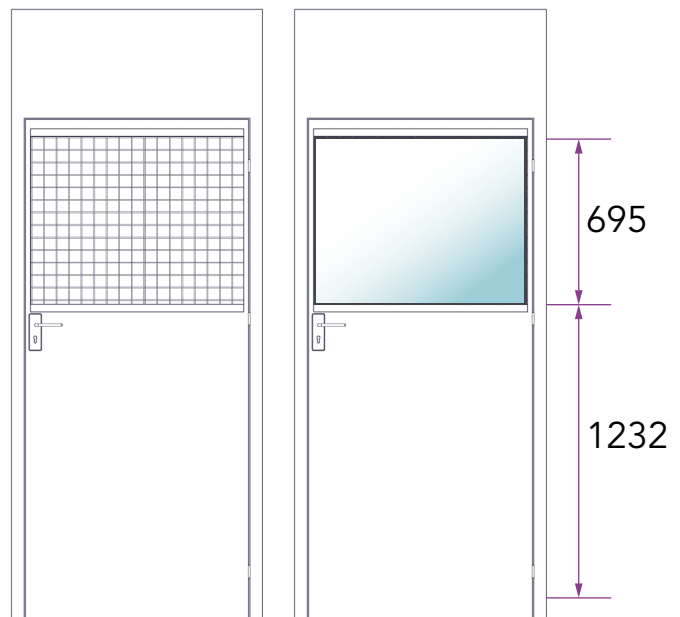

Both single and double doors are offered in the Bastion system with a variety of options available.

Facts

Bastion doors are manufactured to same high quality as Bastion panels. The strong structure of the 40mm x 40mm angle framework creates door that suitable for secure and safe enclosures.

As standard the doors have 100mm double pressed hinges, 3 lever lock set and tower bolts used for the double doors.

Single Door:

	Panel Height (mm)			
Panel Width (mm)	2440	2743	3000	3657
1000	✓	✓	✓	✓

Double Door:

	Panel Height (mm)			
Panel Width (mm)	2440	2743	3000	3657
1800	✓	✓	✓	✓
2400	✓	✓	✓	✓

Features and Options

- Digital lock
- Euro Lock
- Panic Bar
- Self-closers
- Other locks and door furniture available upon request.
- Bastion doors have been tested multiple times against a real world intruder simulation. Repeatedly the Bastion door has proved its robust build.