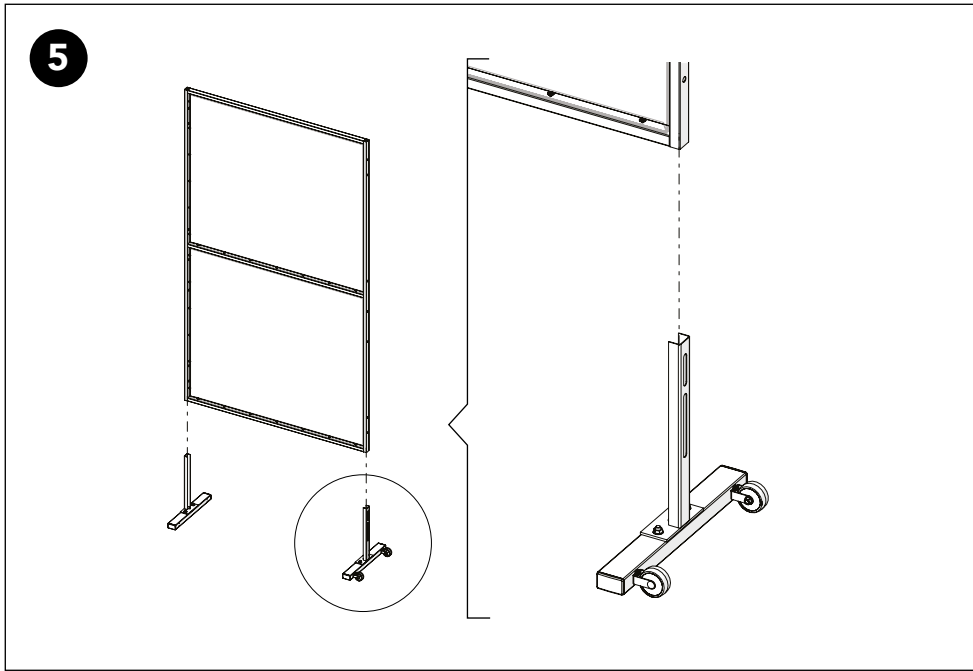

Mobile PC Panel

Art no: 8875X4064 ver. 01

Art no: 8875X4064 ver. 01

Print no: 202006-9565-EN

Mobile PC Panel

Kit 8370 Mobile Panel 36908370

- x2** M8x35
- x2** M6x30
- x4** M8x45
- x15** 4.2x13
- x2** Nut M6
- x6** Nut M8
- x4** 50x30 Cap
- x2** Wheel 50x20x06
- x2** Wheel Bracket
- x2** Tube 50x30x400
- x2** End support part wall