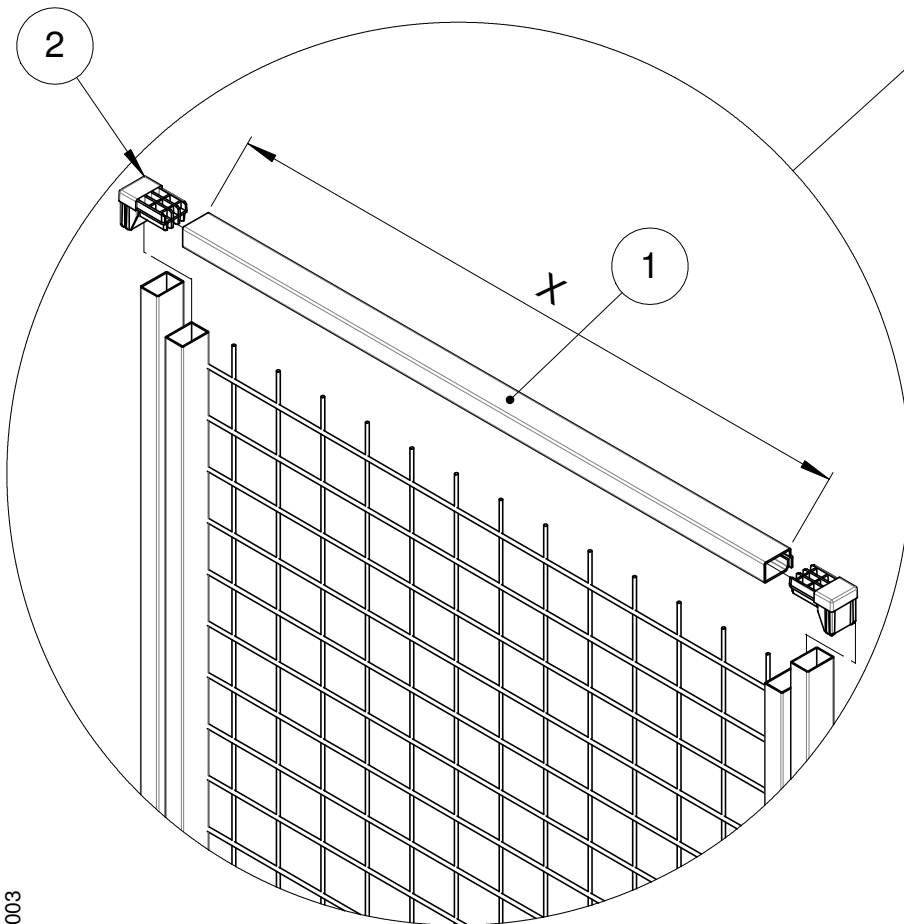

Follow Me

FM

PP door cut

SmarTeam ID: 00038003

1

2

① 1 x 36800841 (L=959mm)

② 36700400

Door:	Cut profile to:
750 Pad lock	X= 652 mm
900 Pad lock	X= 802 mm
900 AC/EC	X= 781 mm

4

35701000