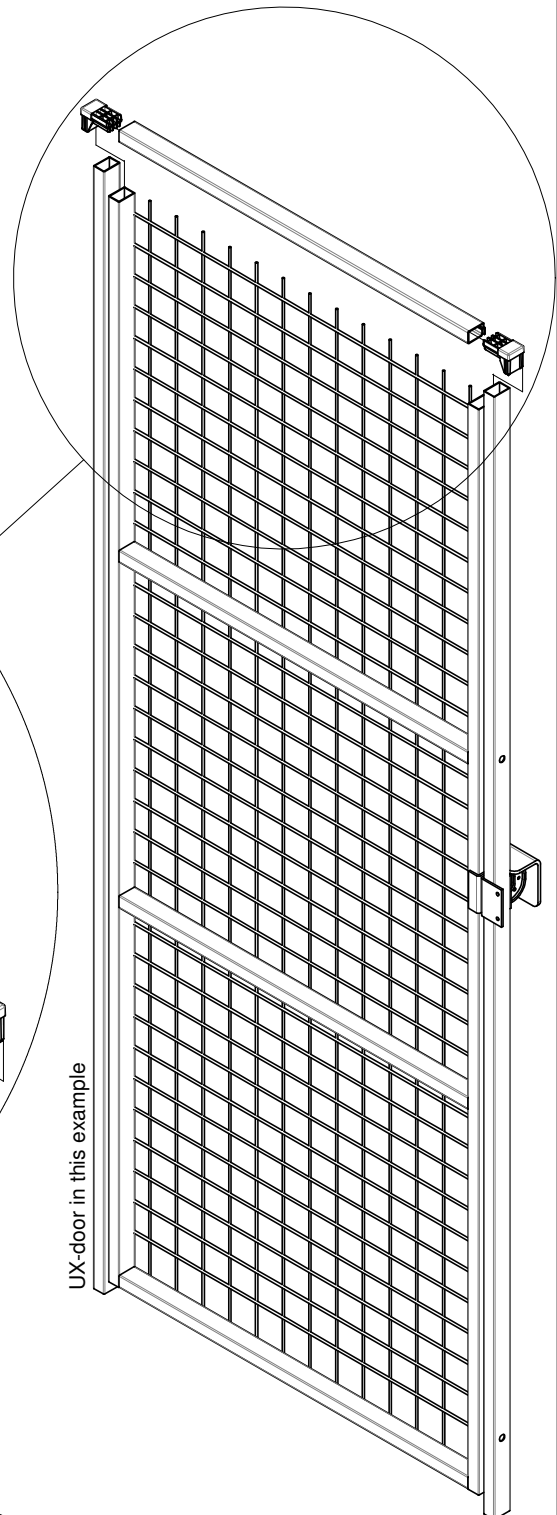

Follow Me

FM

PP door cut

SmarTeam ID: 00038003

1

2

① 1 x 36800841 (L=959mm)

② 36700400

Door:	Cut profile to:
750 Pad lock	X= 652 mm
900 Pad lock	X= 802 mm
900 AC/EC	X= 781 mm

4

35701000