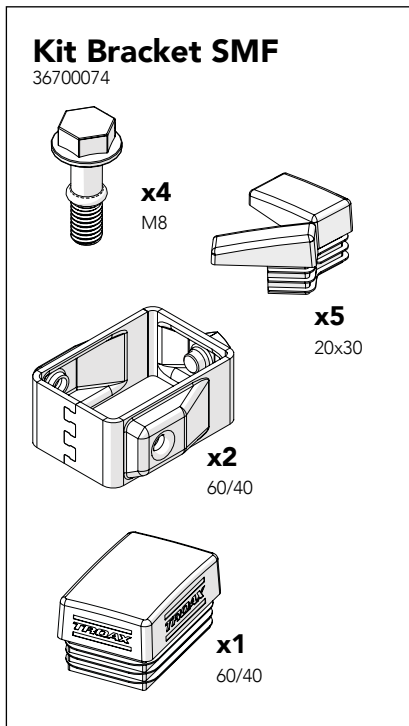

Kit Carrier Door Double Rail 36905600

Art no: 88754716 ver. 005