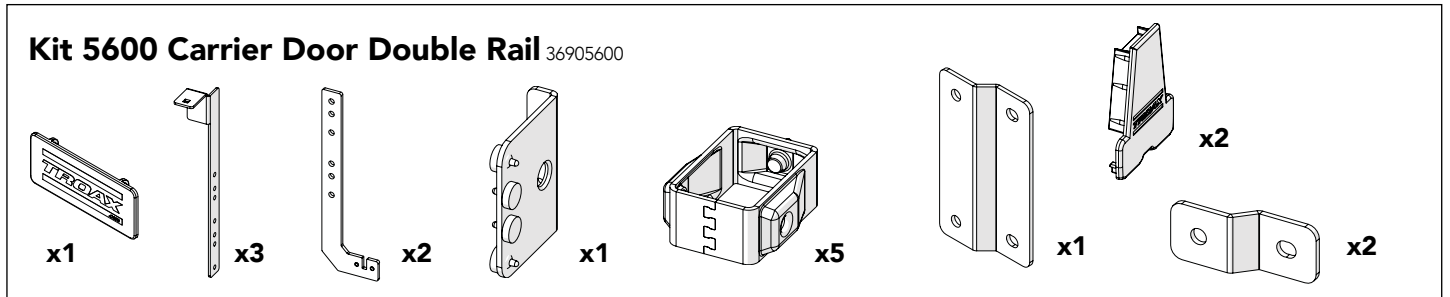

Kit Carrier Door Double Rail 36905600

Art no: 88754716 ver. 005