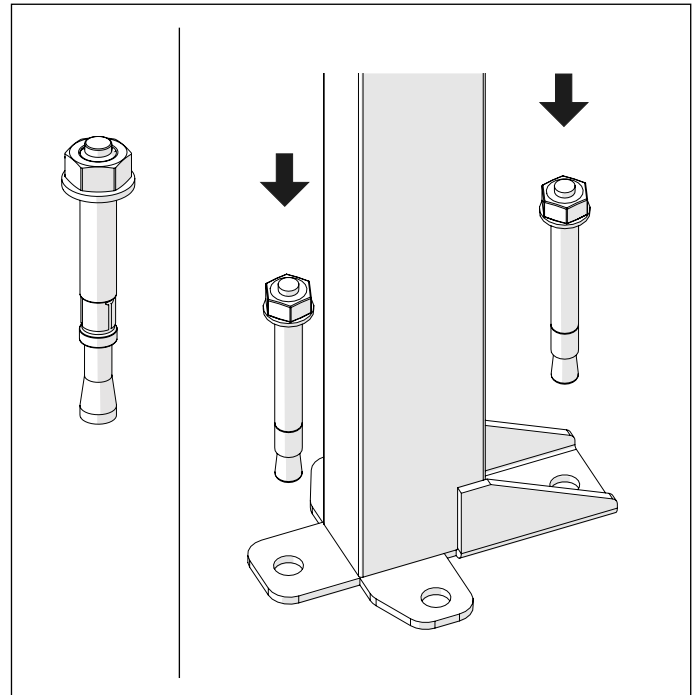

### Kit Bracket SmF

Art.no: 88754716 ver. 005

**Kit Bracket SmF**

**7**

**Kit Bracket SmF**

**8**

**Bag for Kit 5600 + Kit 5600 Carrier Door Double Rail**

**9**