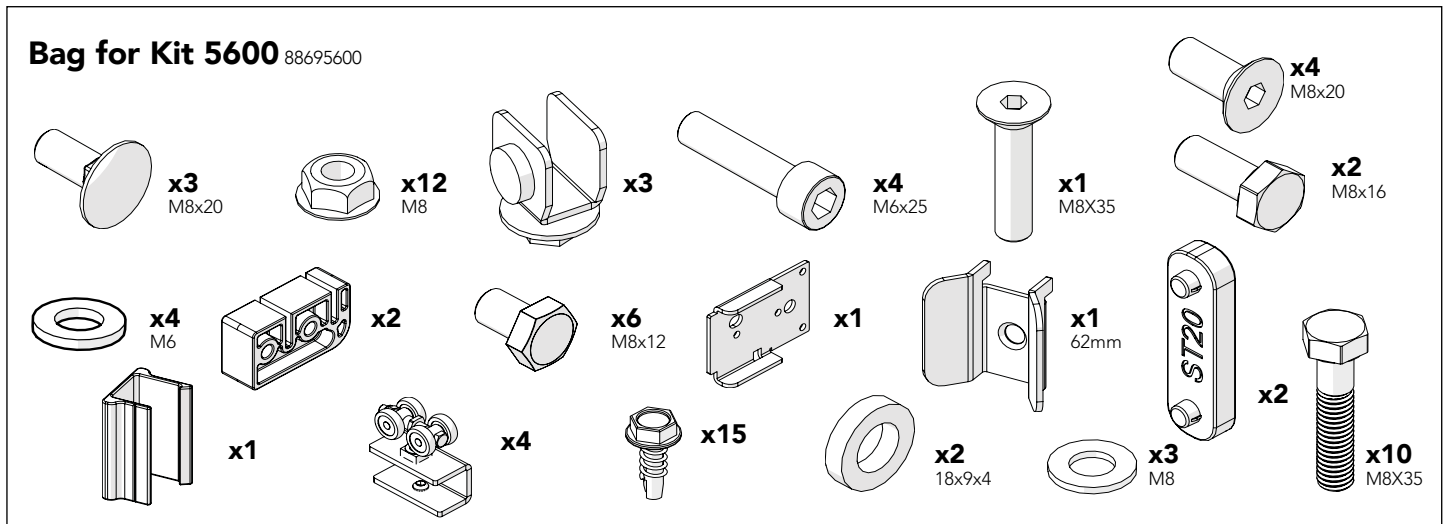

Kit Carrier Door Double Rail 36905600

Art no: 88754716 ver. 005