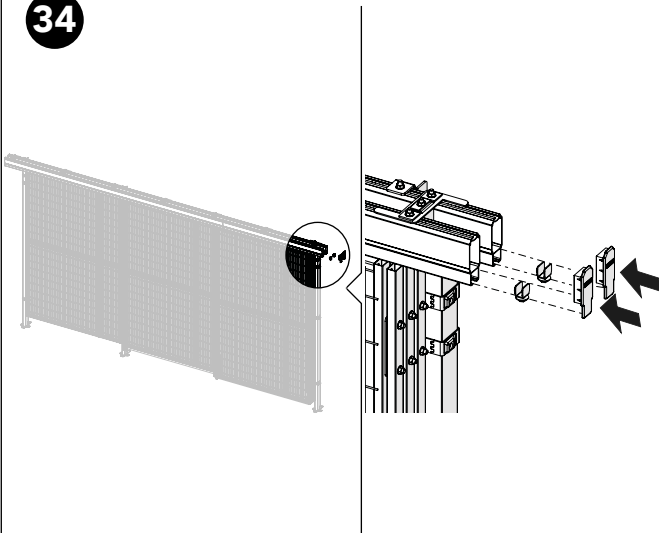

Kit 5610 + Bag for Kit Single Rail x2

34