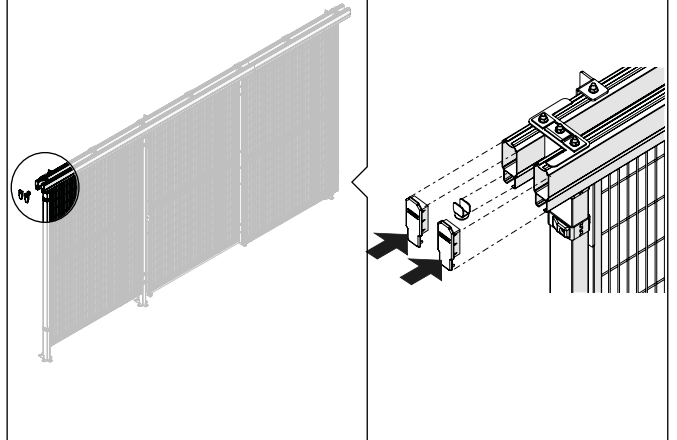

Kit 5610 + Bag for Kit Single Rail x2

33