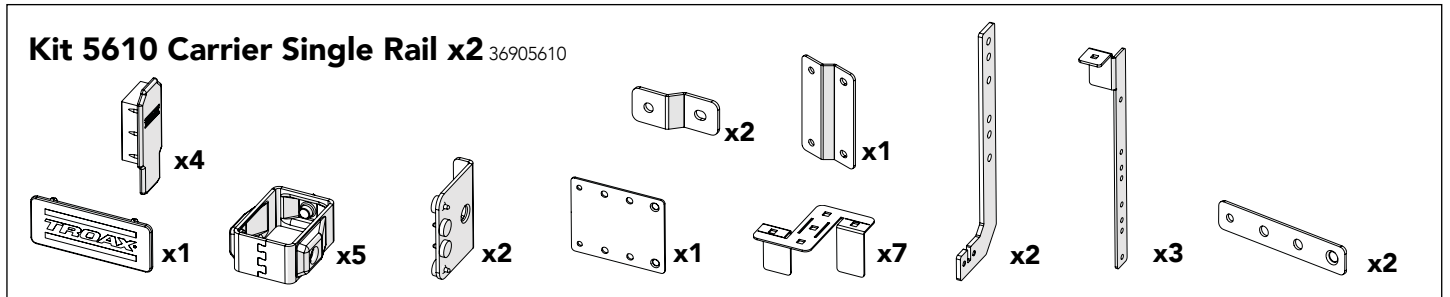

ASSEMBLY INSTRUCTION
– JUST FOLLOW ME

CARRIER DOOR SINGLE RAIL x2

KIT 36905610

Kit Carrier Door Single Rail x2 36905610

Art no: 88754717 ver. 002

Bag for Kit Single Rail x2

1

Kit Bracket SmF