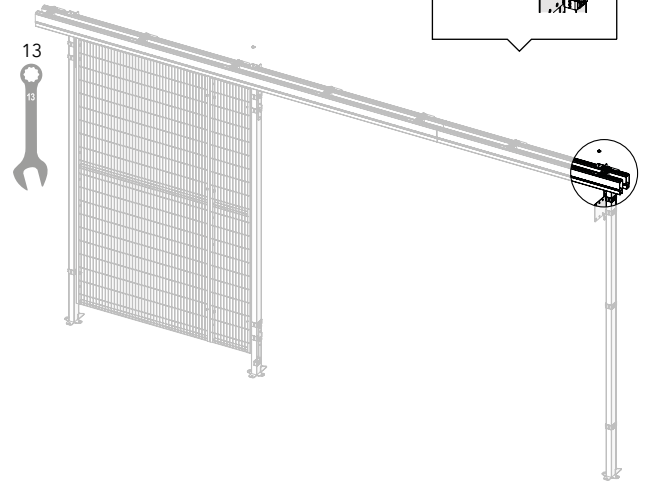

Art no: 88754717 ver. 002

Bag for Kit Single Rail x2

15

Bag for Kit Single Rail x2

16

Bag for Kit Single Rail x2

17

5 mm