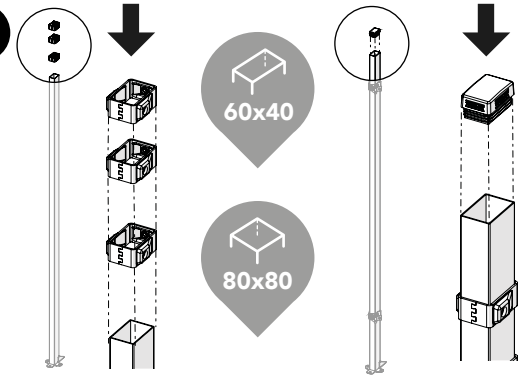

ASSEMBLY INSTRUCTION
– JUST FOLLOW ME

CARRIER DOOR SINGLE RAIL x2

KIT 36905610

Kit Carrier Door Single Rail x2 36905610

Art no: 88754717 ver. 002

Bag for Kit Single Rail x2

1

Kit Bracket SmF

2

Kit 5610 + Bag for Kit Single Rail x2

3

Bag for Kit Single Rail x2

4

Kit 5610 + Kit Bracket SmF

5

Kit Bracket SmF