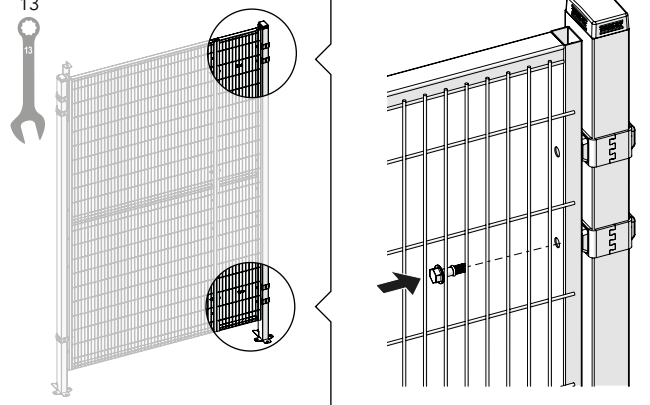

ASSEMBLY INSTRUCTION
– JUST FOLLOW ME

CARRIER DOOR SINGLE RAIL x2

KIT 36905610

Kit Carrier Door Single Rail x2 36905610

Art no: 88754717 ver. 002

Bag for Kit Single Rail x2

1

Kit Bracket SmF

2

Kit 5610 + Bag for Kit Single Rail x2

3

Bag for Kit Single Rail x2

4

Kit 5610 + Kit Bracket SmF

5

Kit Bracket SmF

6

Bag for Kit Single Rail x2 + Kit 5610

7

Bag for Kit Single Rail x2 + Kit 5610

8

Bag for Kit Single Rail x2 + Kit 5610

9

Kit Bracket SmF