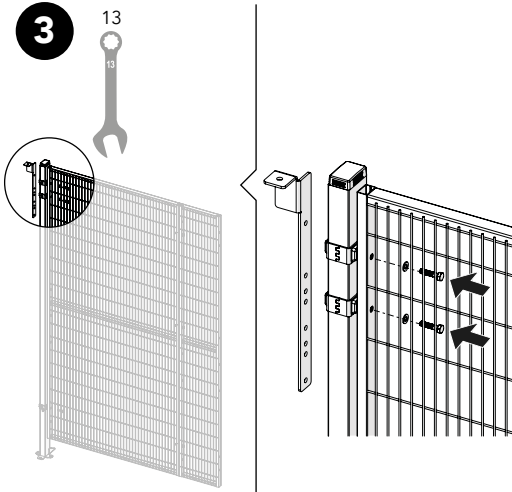

ASSEMBLY INSTRUCTION
– JUST FOLLOW ME

CARRIER DOOR SINGLE RAIL x2

KIT 36905610

Kit Carrier Door Single Rail x2 36905610

Art no: 88754717 ver. 002

Bag for Kit Single Rail x2

1

Kit Bracket SmF

2

Kit 5610 + Bag for Kit Single Rail x2

3

Bag for Kit Single Rail x2

4

Kit 5610 + Kit Bracket SmF

5

Kit Bracket SmF