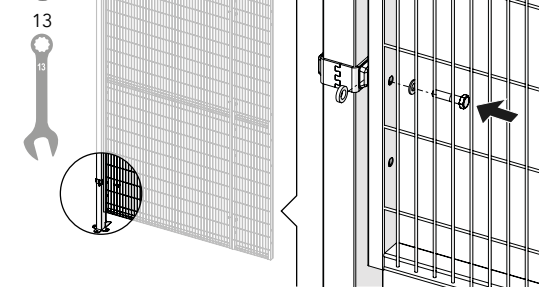

ASSEMBLY INSTRUCTION
– JUST FOLLOW ME

CARRIER DOOR SINGLE RAIL x2

KIT 36905610

Kit Carrier Door Single Rail x2 36905610

Art no: 88754717 ver. 002

Bag for Kit Single Rail x2

1

Kit Bracket SmF

2

Kit 5610 + Bag for Kit Single Rail x2

3

Bag for Kit Single Rail x2

4

Kit 5610 + Kit Bracket SmF

5

Kit Bracket SmF

6

Bag for Kit Single Rail x2 + Kit 5610

7

Bag for Kit Single Rail x2 + Kit 5610

8

Bag for Kit Single Rail x2 + Kit 5610

9

Kit Bracket SmF