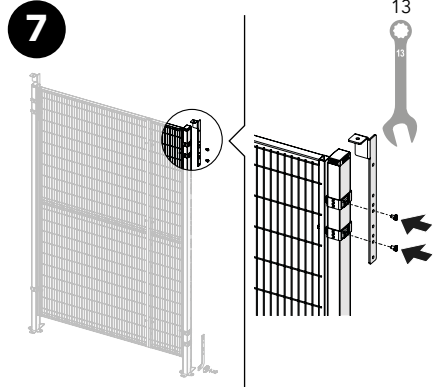

ASSEMBLY INSTRUCTION
– JUST FOLLOW ME

CARRIER DOOR SINGLE RAIL x2

KIT 36905610

Kit Carrier Door Single Rail x2 36905610

Art no: 88754717 ver. 002

Bag for Kit Single Rail x2

1

Kit Bracket SmF

2

Kit 5610 + Bag for Kit Single Rail x2

3

Bag for Kit Single Rail x2

4

Kit 5610 + Kit Bracket SmF

5

Kit Bracket SmF

6

Bag for Kit Single Rail x2 + Kit 5610

7

Bag for Kit Single Rail x2 + Kit 5610

8

Bag for Kit Single Rail x2 + Kit 5610

9

Kit Bracket SmF