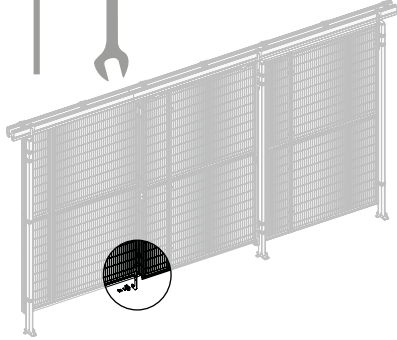

Kit 5610 + Bag for Kit Single Rail x2 + Kit Bracket SmF

30

Art no: 88754717 ver. 002

Bag for Kit Single Rail x2

5 mm 13

31

32

Kit 5610 + Bag for Kit Single Rail x2