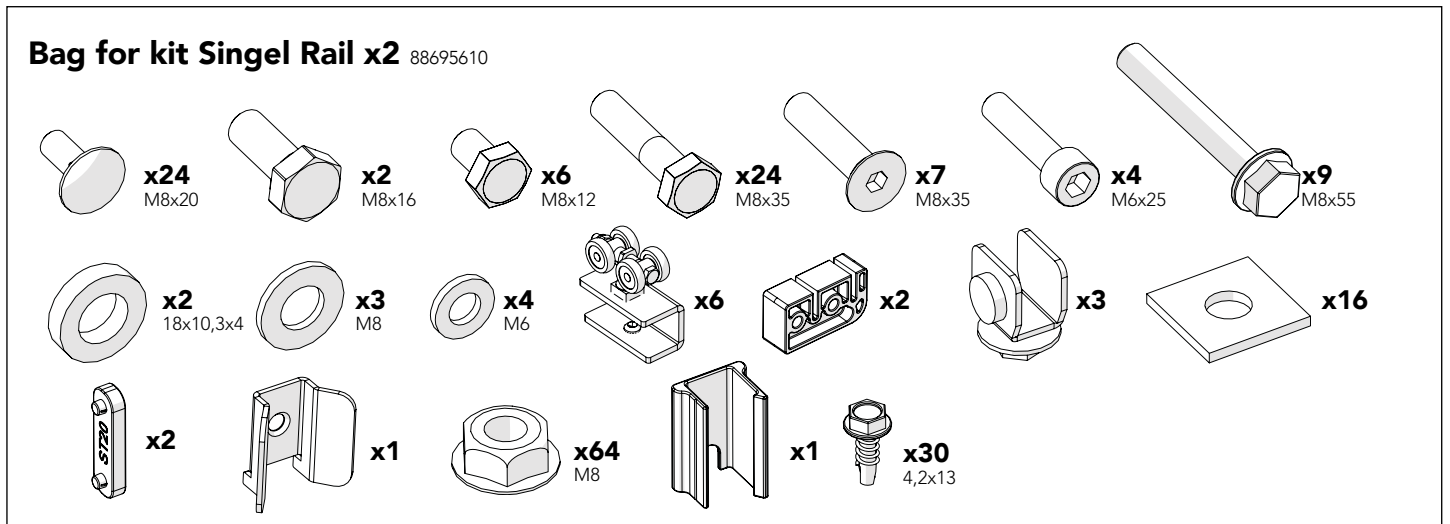

ASSEMBLY INSTRUCTION
– JUST FOLLOW ME

CARRIER DOOR SINGLE RAIL x2

KIT 36905610

Kit Carrier Door Single Rail x2 36905610

Art no: 88754717 ver. 002

Bag for Kit Single Rail x2

1

Kit Bracket SmF

2

Kit 5610 + Bag for Kit Single Rail x2

3

Bag for Kit Single Rail x2

4

Kit 5610 + Kit Bracket SmF

5

Kit Bracket SmF