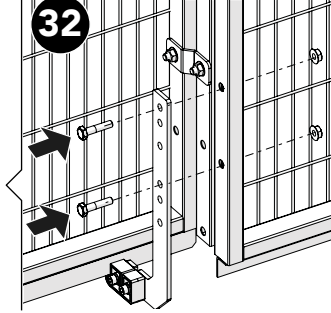

Kit 5610 + Bag for Kit Single Rail x2 + Kit Bracket SmF

30

Art no: 88754717 ver. 002

Bag for Kit Single Rail x2

5 mm 13

31

32

Kit 5610 + Bag for Kit Single Rail x2