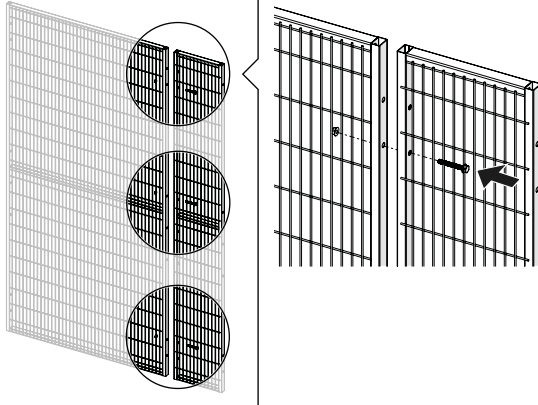

ASSEMBLY INSTRUCTION
– JUST FOLLOW ME

CARRIER DOOR SINGLE RAIL x2

KIT 36905610

Kit Carrier Door Single Rail x2 36905610

Art no: 88754717 ver. 002

Bag for Kit Single Rail x2

1

Kit Bracket SmF

2

Kit 5610 + Bag for Kit Single Rail x2

3

Bag for Kit Single Rail x2

4

Kit 5610 + Kit Bracket SmF

5

Kit Bracket SmF