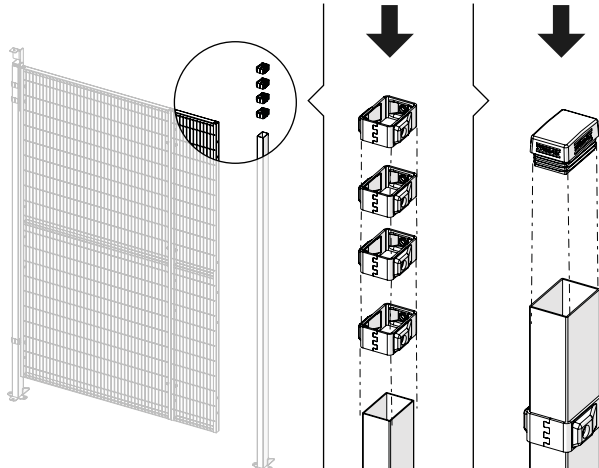

ASSEMBLY INSTRUCTION
– JUST FOLLOW ME

CARRIER DOOR SINGLE RAIL x2

KIT 36905610

Kit Carrier Door Single Rail x2 36905610

Art no: 88754717 ver. 002

Bag for Kit Single Rail x2

1

Kit Bracket SmF

2

Kit 5610 + Bag for Kit Single Rail x2

3

Bag for Kit Single Rail x2

4

Kit 5610 + Kit Bracket SmF

5

Kit Bracket SmF

6

Bag for Kit Single Rail x2 + Kit 5610

7

Bag for Kit Single Rail x2 + Kit 5610

8

Bag for Kit Single Rail x2 + Kit 5610

9

Kit Bracket SmF