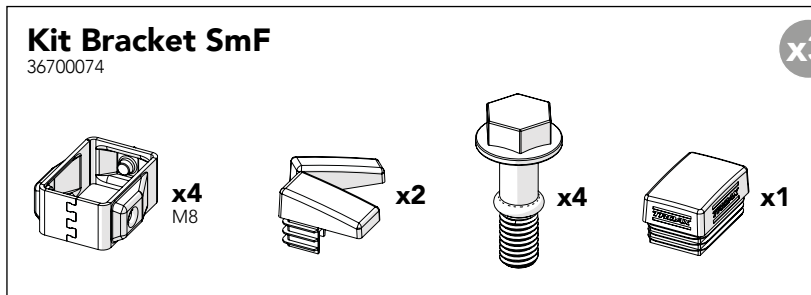

ASSEMBLY INSTRUCTION
– JUST FOLLOW ME

CARRIER DOOR SINGLE RAIL x2

KIT 36905610

Kit Carrier Door Single Rail x2 36905610

Art no: 88754717 ver. 002

Bag for Kit Single Rail x2

1

Kit Bracket SmF