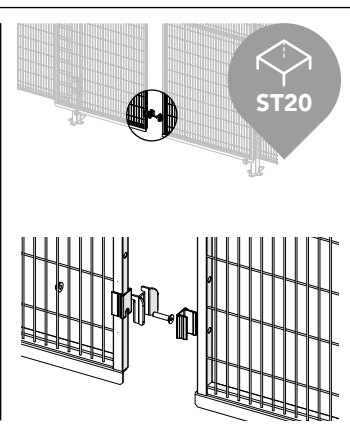

ASSEMBLY INSTRUCTION
– JUST FOLLOW ME

DOUBLE SLIDING DOOR SINGLE RAIL

KIT 36905530

Kit Double sliding door single rail 36905530

Art no: 88754646 ver. 002

Kit Sliding Door + Kit Bracket SMF

Kit Bracket SMF

Kit Sliding Door + Bag for kit 5530

Kit Sliding Door + Bag for kit 5530

Kit Bracket SMF

Kit Bracket SMF

Kit Bracket SMF

Art no: 89754646 ver: 002

Kit Sliding Door + Bag for kit 5530

Kit Bracket SMF

Kit Bracket SMF

Kit Bracket SMF

Art no: 88754646 ver. 002

Kit Sliding Door + Bag for kit 5530

Bag for kit 5530

25

Bag for kit 5530

26

Troax Sign