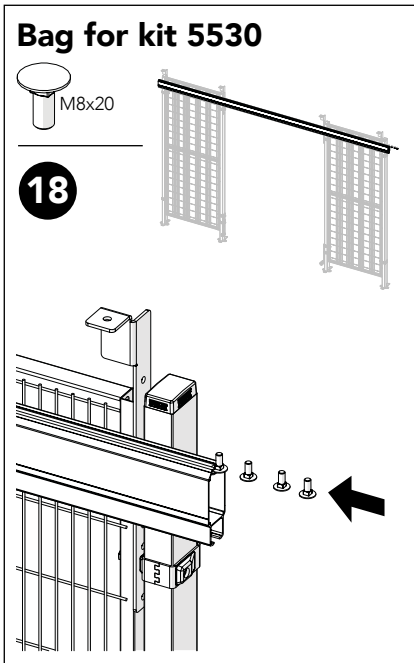

ASSEMBLY INSTRUCTION
– JUST FOLLOW ME

DOUBLE SLIDING DOOR SINGLE RAIL

KIT 36905530

Kit Double sliding door single rail 36905530

Art no: 88754646 ver. 002

Kit Sliding Door + Kit Bracket SMF

Kit Bracket SMF

Kit Sliding Door + Bag for kit 5530

Kit Sliding Door + Bag for kit 5530

Kit Bracket SMF

Kit Bracket SMF

Kit Bracket SMF

Art no: 89754646 ver: 002

Kit Sliding Door + Bag for kit 5530

Kit Bracket SMF

Kit Bracket SMF

Kit Bracket SMF

Art no: 88754646 ver. 002

Kit Sliding Door + Bag for kit 5530

Bag for kit 5530

25

Bag for kit 5530

26

Troax Sign