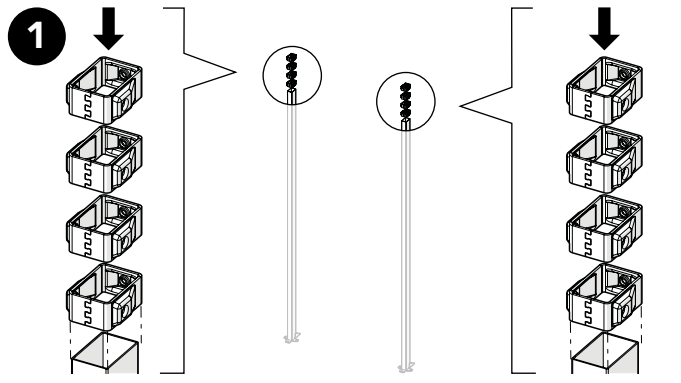

ASSEMBLY INSTRUCTION
– JUST FOLLOW ME

DOUBLE SLIDING DOOR SINGLE RAIL

KIT 36905530

Kit Double sliding door single rail 36905530

Art no: 88754646 ver. 002

Kit Sliding Door + Kit Bracket SMF

Kit Bracket SMF

Kit Sliding Door + Bag for kit 5530

Kit Sliding Door + Bag for kit 5530

Kit Bracket SMF

Kit Bracket SMF

Kit Bracket SMF

Art no: 89754646 ver: 002

Kit Sliding Door + Bag for kit 5530

Kit Bracket SMF

Kit Bracket SMF