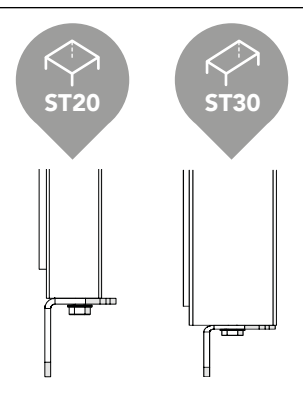

ASSEMBLY INSTRUCTION
– JUST FOLLOW ME

DOUBLE SLIDING DOOR SINGLE RAIL

KIT 36905530

Kit Double sliding door single rail 36905530

Art no: 88754646 ver. 002

Kit Sliding Door + Kit Bracket SMF

Kit Bracket SMF

Kit Sliding Door + Bag for kit 5530

Kit Sliding Door + Bag for kit 5530

Kit Bracket SMF

Kit Bracket SMF

Kit Bracket SMF

Art no: 89754646 ver: 002

Kit Sliding Door + Bag for kit 5530

Kit Bracket SMF

Kit Bracket SMF

Kit Bracket SMF

Art no: 88754646 ver. 002

Kit Sliding Door + Bag for kit 5530

Bag for kit 5530

25

Bag for kit 5530

26

Troax Sign