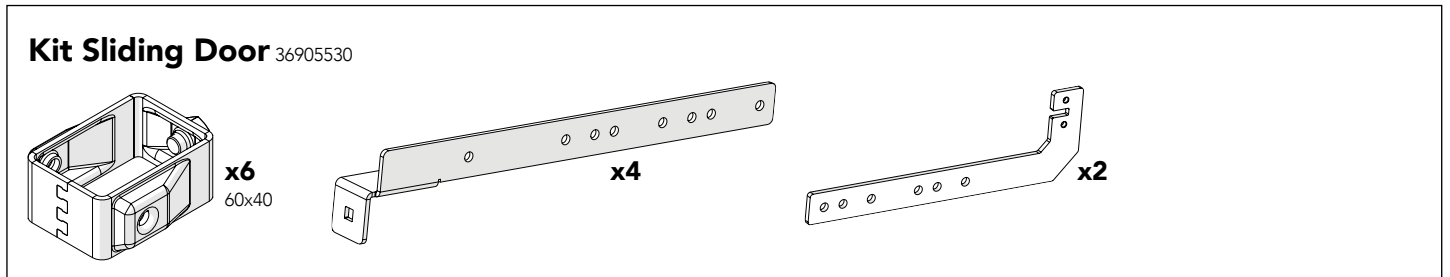

ASSEMBLY INSTRUCTION
– JUST FOLLOW ME

DOUBLE SLIDING DOOR SINGLE RAIL

KIT 36905530

Kit Double sliding door single rail 36905530

Art no: 88754646 ver. 002

Kit Sliding Door + Kit Bracket SMF

Kit Bracket SMF

Kit Sliding Door + Bag for kit 5530