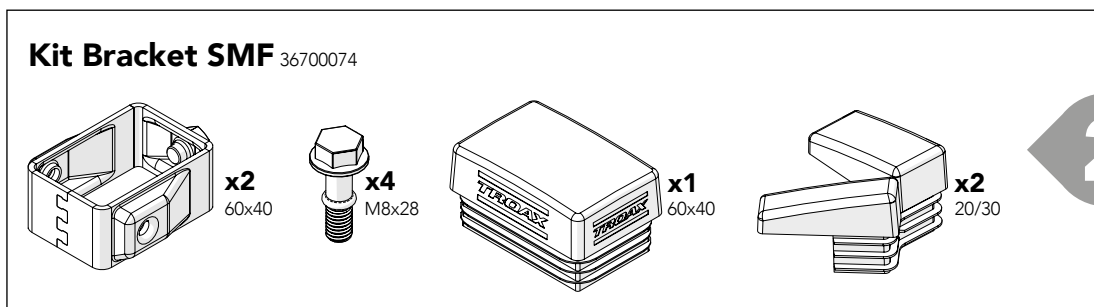

ASSEMBLY INSTRUCTION
– JUST FOLLOW ME

DOUBLE SLIDING DOOR SINGLE RAIL

KIT 36905530

Kit Double sliding door single rail 36905530

Art no: 88754646 ver. 002

Kit Sliding Door + Kit Bracket SMF

Kit Bracket SMF

Kit Sliding Door + Bag for kit 5530