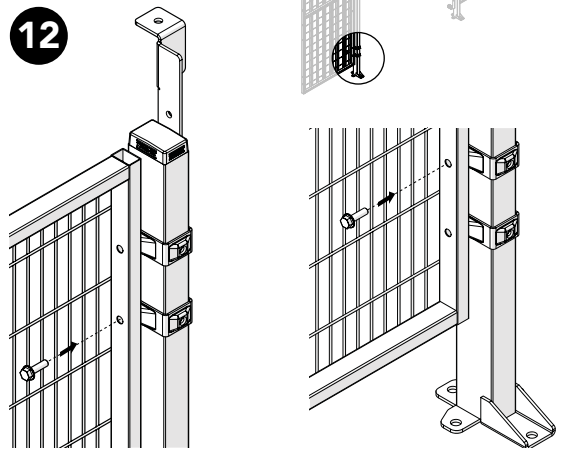

ASSEMBLY INSTRUCTION
– JUST FOLLOW ME

DOUBLE SLIDING DOOR SINGLE RAIL

KIT 36905530

Kit Double sliding door single rail 36905530

Art no: 88754646 ver. 002

Kit Sliding Door + Kit Bracket SMF

Kit Bracket SMF

Kit Sliding Door + Bag for kit 5530

Kit Sliding Door + Bag for kit 5530

Kit Bracket SMF

Kit Bracket SMF

Kit Bracket SMF

Art no: 89754646 ver: 002

Kit Sliding Door + Bag for kit 5530

Kit Bracket SMF

Kit Bracket SMF

Kit Bracket SMF

Art no: 88754646 ver. 002

Kit Sliding Door + Bag for kit 5530

Bag for kit 5530

25

Bag for kit 5530

26

Troax Sign