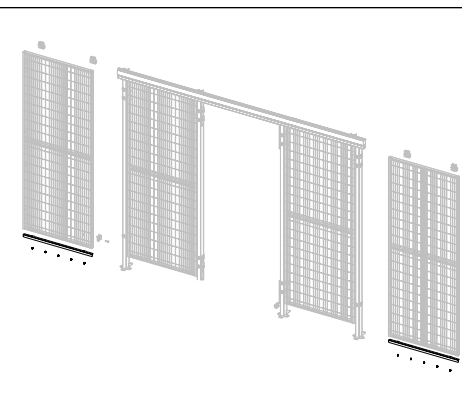

ASSEMBLY INSTRUCTION
– JUST FOLLOW ME

DOUBLE SLIDING DOOR SINGLE RAIL

KIT 36905530

Kit Double sliding door single rail 36905530

Art no: 88754646 ver. 002

Kit Sliding Door + Kit Bracket SMF

Kit Bracket SMF

Kit Sliding Door + Bag for kit 5530

Kit Sliding Door + Bag for kit 5530

Kit Bracket SMF

Kit Bracket SMF

Kit Bracket SMF

Art no: 89754646 ver: 002

Kit Sliding Door + Bag for kit 5530

Kit Bracket SMF

Kit Bracket SMF

Kit Bracket SMF

Art no: 88754646 ver. 002

Kit Sliding Door + Bag for kit 5530

Bag for kit 5530

25

Bag for kit 5530

26

Troax Sign