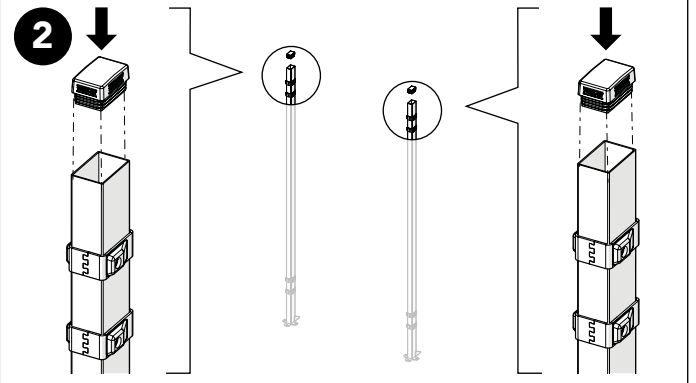

ASSEMBLY INSTRUCTION
– JUST FOLLOW ME

DOUBLE SLIDING DOOR SINGLE RAIL

KIT 36905530

Kit Double sliding door single rail 36905530

Art no: 88754646 ver. 002

Kit Sliding Door + Kit Bracket SMF

Kit Bracket SMF

Kit Sliding Door + Bag for kit 5530

Kit Sliding Door + Bag for kit 5530

Kit Bracket SMF

Kit Bracket SMF

Kit Bracket SMF

Art no: 89754646 ver: 002

Kit Sliding Door + Bag for kit 5530

Kit Bracket SMF

Kit Bracket SMF