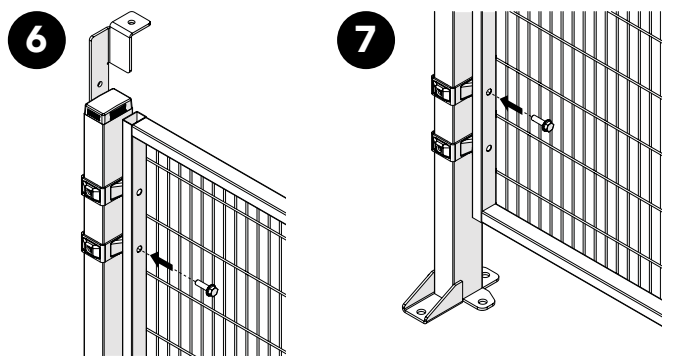

ASSEMBLY INSTRUCTION
– JUST FOLLOW ME

DOUBLE SLIDING DOOR SINGLE RAIL

KIT 36905530

Kit Double sliding door single rail 36905530

Art no: 88754646 ver. 002

Kit Sliding Door + Kit Bracket SMF

Kit Bracket SMF

Kit Sliding Door + Bag for kit 5530

Kit Sliding Door + Bag for kit 5530

Kit Bracket SMF

Kit Bracket SMF

Kit Bracket SMF

Art no: 89754646 ver: 002

Kit Sliding Door + Bag for kit 5530

Kit Bracket SMF

Kit Bracket SMF