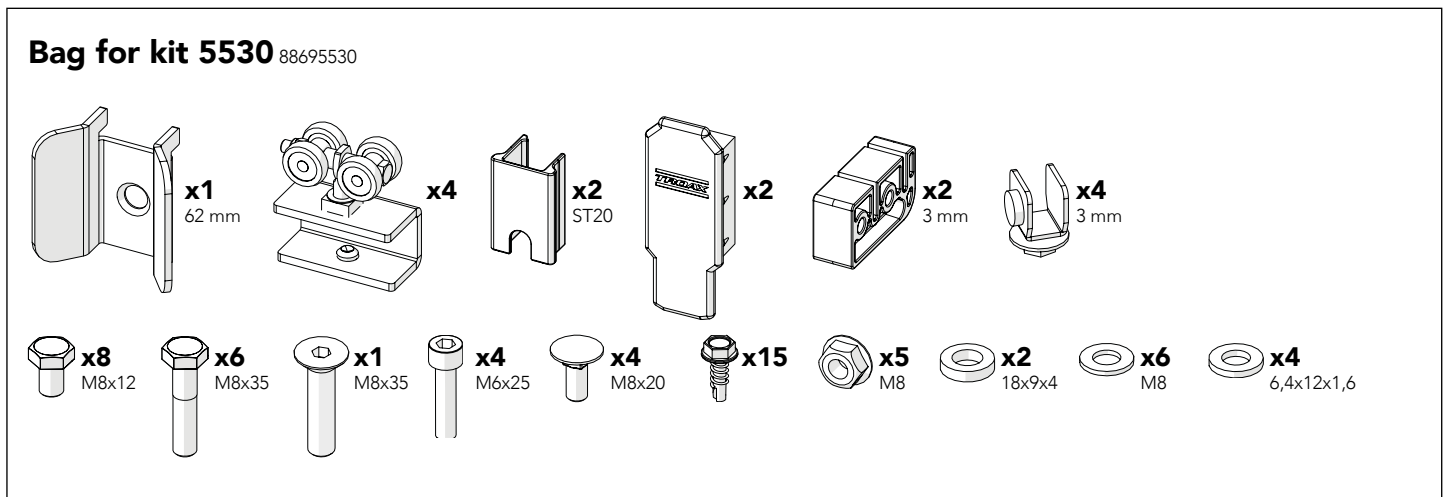

ASSEMBLY INSTRUCTION
– JUST FOLLOW ME

DOUBLE SLIDING DOOR SINGLE RAIL

KIT 36905530

Kit Double sliding door single rail 36905530

Art no: 88754646 ver. 002

Kit Sliding Door + Kit Bracket SMF

Kit Bracket SMF

Kit Sliding Door + Bag for kit 5530

Kit Sliding Door + Bag for kit 5530

Kit Bracket SMF

Kit Bracket SMF

Kit Bracket SMF

Art no: 89754646 ver: 002

Kit Sliding Door + Bag for kit 5530

Kit Bracket SMF

Kit Bracket SMF