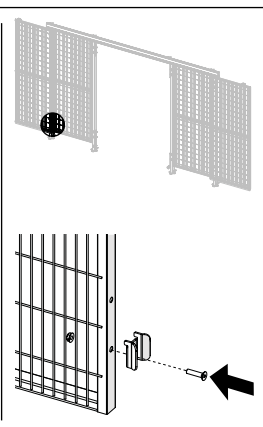

ASSEMBLY INSTRUCTION
– JUST FOLLOW ME

DOUBLE SLIDING DOOR SINGLE RAIL

KIT 36905530

Kit Double sliding door single rail 36905530

Art no: 88754646 ver. 002

Kit Sliding Door + Kit Bracket SMF

Kit Bracket SMF

Kit Sliding Door + Bag for kit 5530

Kit Sliding Door + Bag for kit 5530

Kit Bracket SMF

Kit Bracket SMF

Kit Bracket SMF

Art no: 89754646 ver: 002

Kit Sliding Door + Bag for kit 5530

Kit Bracket SMF

Kit Bracket SMF

Kit Bracket SMF

Art no: 88754646 ver. 002

Kit Sliding Door + Bag for kit 5530

Bag for kit 5530

25

Bag for kit 5530

26

Troax Sign