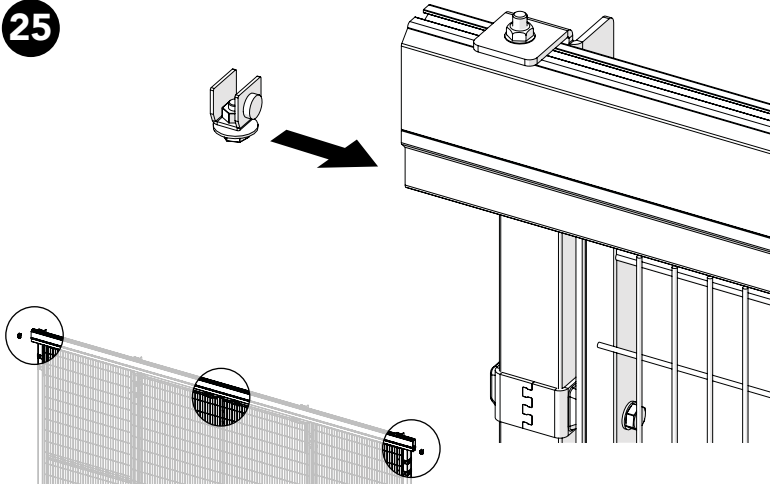

Kit Bracket SMF

Art no: 88754646 ver. 002

Kit Sliding Door + Bag for kit 5530

Bag for kit 5530

25

Bag for kit 5530

26

Troax Sign