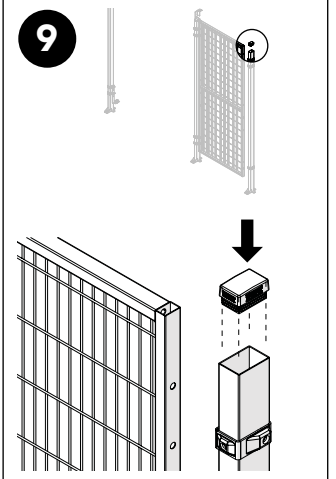

ASSEMBLY INSTRUCTION
– JUST FOLLOW ME

DOUBLE SLIDING DOOR SINGLE RAIL

KIT 36905530

Kit Double sliding door single rail 36905530

Art no: 88754646 ver. 002

Kit Sliding Door + Kit Bracket SMF

Kit Bracket SMF

Kit Sliding Door + Bag for kit 5530

Kit Sliding Door + Bag for kit 5530

Kit Bracket SMF

Kit Bracket SMF

Kit Bracket SMF

Art no: 89754646 ver: 002

Kit Sliding Door + Bag for kit 5530

Kit Bracket SMF

Kit Bracket SMF