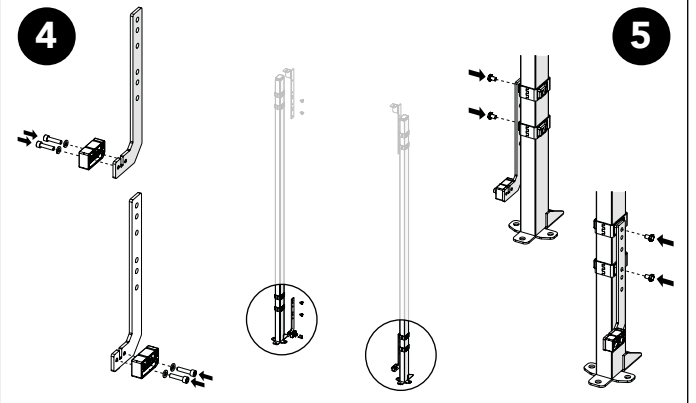

ASSEMBLY INSTRUCTION
– JUST FOLLOW ME

DOUBLE SLIDING DOOR SINGLE RAIL

KIT 36905530

Kit Double sliding door single rail 36905530

Art no: 88754646 ver. 002

Kit Sliding Door + Kit Bracket SMF

Kit Bracket SMF

Kit Sliding Door + Bag for kit 5530

Kit Sliding Door + Bag for kit 5530

Kit Bracket SMF

Kit Bracket SMF

Kit Bracket SMF

Art no: 89754646 ver: 002

Kit Sliding Door + Bag for kit 5530

Kit Bracket SMF

Kit Bracket SMF