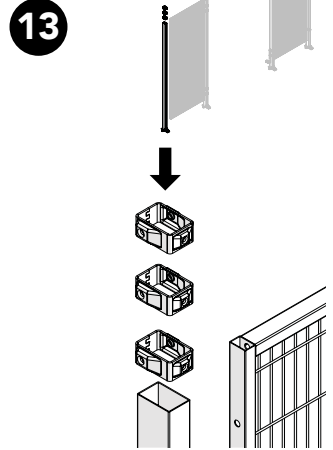

ASSEMBLY INSTRUCTION
– JUST FOLLOW ME

DOUBLE SLIDING DOOR SINGLE RAIL

KIT 36905530

Kit Double sliding door single rail 36905530

Art no: 88754646 ver. 002

Kit Sliding Door + Kit Bracket SMF

Kit Bracket SMF

Kit Sliding Door + Bag for kit 5530

Kit Sliding Door + Bag for kit 5530

Kit Bracket SMF

Kit Bracket SMF

Kit Bracket SMF

Art no: 89754646 ver: 002

Kit Sliding Door + Bag for kit 5530

Kit Bracket SMF

Kit Bracket SMF

Kit Bracket SMF

Art no: 88754646 ver. 002

Kit Sliding Door + Bag for kit 5530

Bag for kit 5530

25

Bag for kit 5530

26

Troax Sign