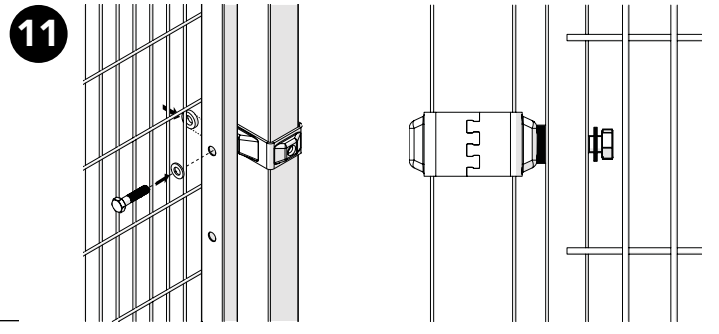

ASSEMBLY INSTRUCTION
– JUST FOLLOW ME

DOUBLE SLIDING DOOR SINGLE RAIL

KIT 36905530

Kit Double sliding door single rail 36905530

Art no: 88754646 ver. 002

Kit Sliding Door + Kit Bracket SMF

Kit Bracket SMF

Kit Sliding Door + Bag for kit 5530

Kit Sliding Door + Bag for kit 5530

Kit Bracket SMF

Kit Bracket SMF

Kit Bracket SMF

Art no: 89754646 ver: 002

Kit Sliding Door + Bag for kit 5530

Kit Bracket SMF

Kit Bracket SMF