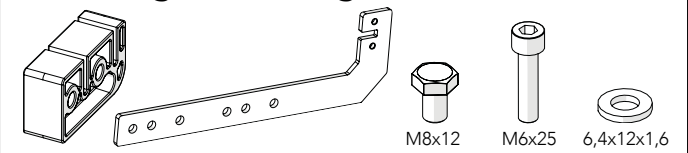

ASSEMBLY INSTRUCTION
– JUST FOLLOW ME

DOUBLE SLIDING DOOR SINGLE RAIL

KIT 36905530

Kit Double sliding door single rail 36905530

Art no: 88754646 ver. 002

Kit Sliding Door + Kit Bracket SMF

Kit Bracket SMF

Kit Sliding Door + Bag for kit 5530

Kit Sliding Door + Bag for kit 5530

Kit Bracket SMF

Kit Bracket SMF

Kit Bracket SMF

Art no: 89754646 ver: 002

Kit Sliding Door + Bag for kit 5530

Kit Bracket SMF

Kit Bracket SMF