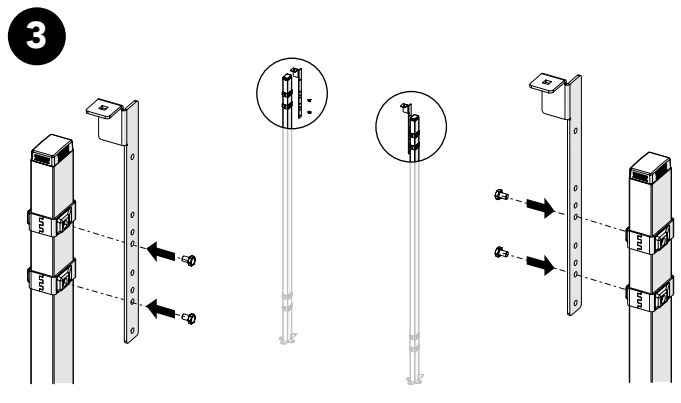

ASSEMBLY INSTRUCTION
– JUST FOLLOW ME

DOUBLE SLIDING DOOR SINGLE RAIL

KIT 36905530

Kit Double sliding door single rail 36905530

Art no: 88754646 ver. 002

Kit Sliding Door + Kit Bracket SMF

Kit Bracket SMF

Kit Sliding Door + Bag for kit 5530

Kit Sliding Door + Bag for kit 5530

Kit Bracket SMF

Kit Bracket SMF

Kit Bracket SMF

Art no: 89754646 ver: 002

Kit Sliding Door + Bag for kit 5530

Kit Bracket SMF

Kit Bracket SMF