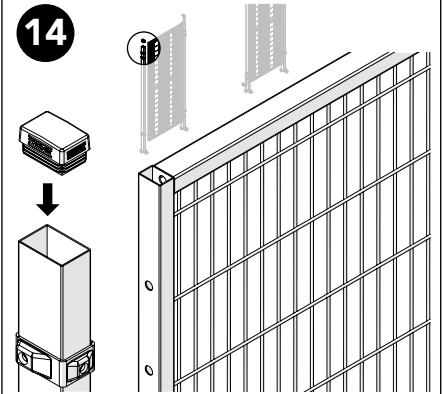

Kit Bracket SMF