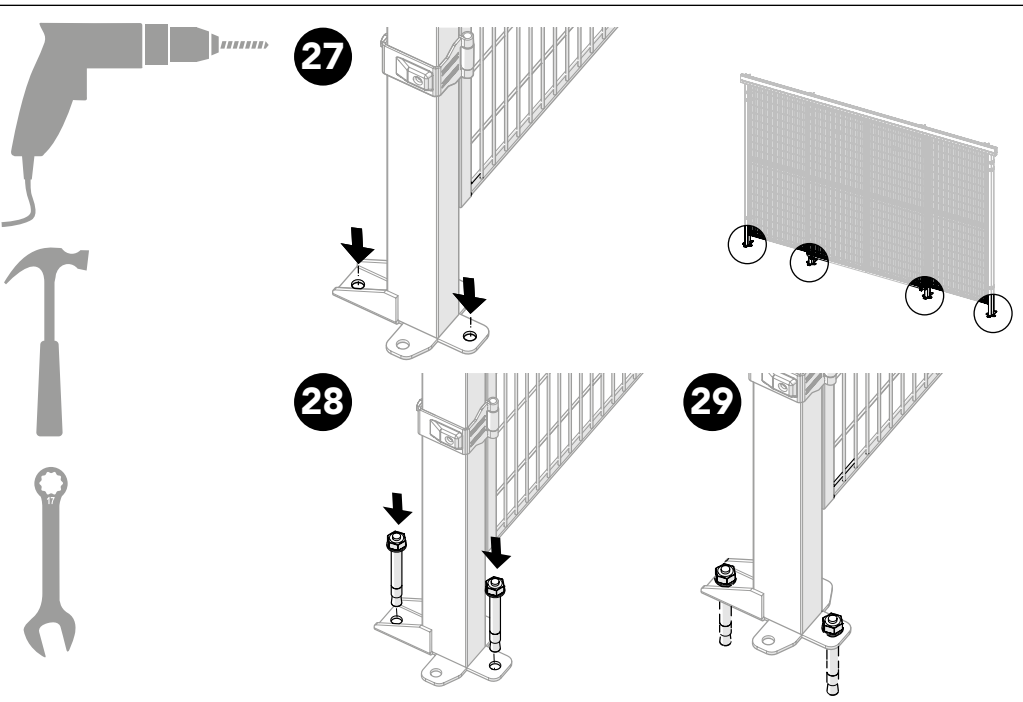

Kit Bracket SMF

Art no: 88754646 ver. 002

Kit Sliding Door + Bag for kit 5530

Bag for kit 5530

25

Bag for kit 5530

26

Troax Sign