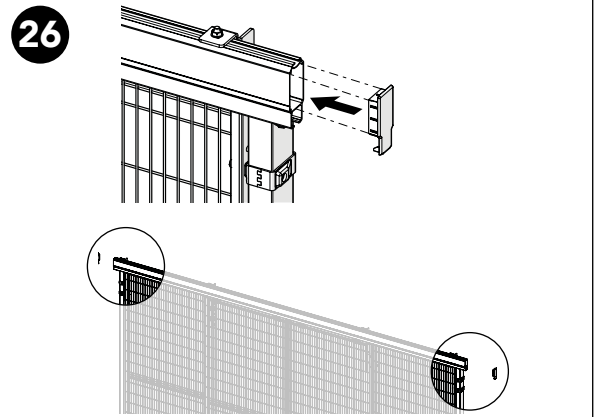

Kit Bracket SMF

Art no: 88754646 ver. 002

Kit Sliding Door + Bag for kit 5530

Bag for kit 5530

25

Bag for kit 5530

26

Troax Sign