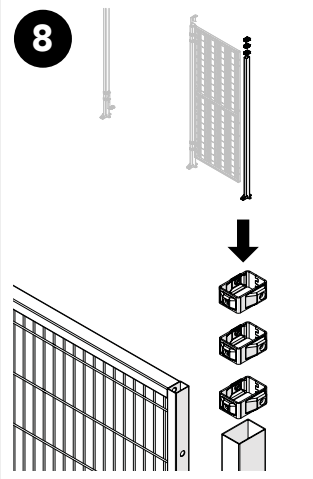

ASSEMBLY INSTRUCTION
– JUST FOLLOW ME

DOUBLE SLIDING DOOR SINGLE RAIL

KIT 36905530

Kit Double sliding door single rail 36905530

Art no: 88754646 ver. 002

Kit Sliding Door + Kit Bracket SMF

Kit Bracket SMF

Kit Sliding Door + Bag for kit 5530

Kit Sliding Door + Bag for kit 5530

Kit Bracket SMF

Kit Bracket SMF

Kit Bracket SMF

Art no: 89754646 ver: 002

Kit Sliding Door + Bag for kit 5530

Kit Bracket SMF

Kit Bracket SMF