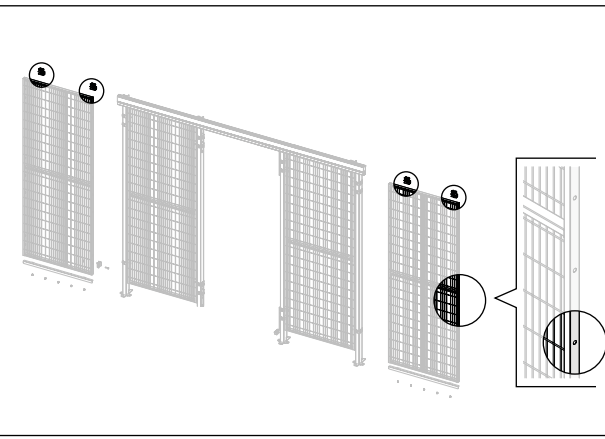

ASSEMBLY INSTRUCTION
– JUST FOLLOW ME

DOUBLE SLIDING DOOR SINGLE RAIL

KIT 36905530

Kit Double sliding door single rail 36905530

Art no: 88754646 ver. 002

Kit Sliding Door + Kit Bracket SMF

Kit Bracket SMF

Kit Sliding Door + Bag for kit 5530

Kit Sliding Door + Bag for kit 5530

Kit Bracket SMF

Kit Bracket SMF

Kit Bracket SMF

Art no: 89754646 ver: 002

Kit Sliding Door + Bag for kit 5530

Kit Bracket SMF

Kit Bracket SMF

Kit Bracket SMF

Art no: 88754646 ver. 002

Kit Sliding Door + Bag for kit 5530

Bag for kit 5530

25

Bag for kit 5530

26

Troax Sign