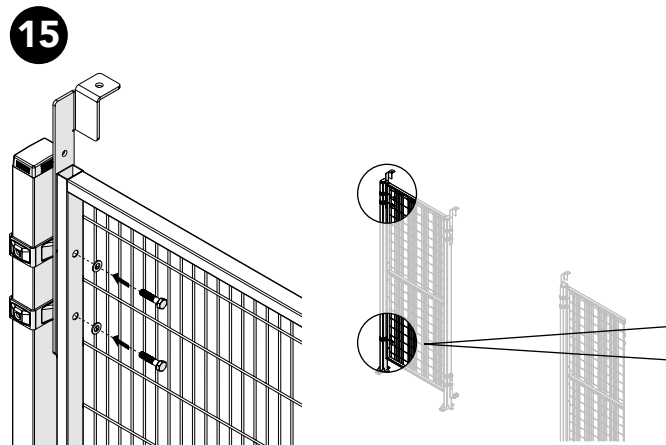

ASSEMBLY INSTRUCTION
– JUST FOLLOW ME

DOUBLE SLIDING DOOR SINGLE RAIL

KIT 36905530

Kit Double sliding door single rail 36905530

Art no: 88754646 ver. 002

Kit Sliding Door + Kit Bracket SMF

Kit Bracket SMF

Kit Sliding Door + Bag for kit 5530

Kit Sliding Door + Bag for kit 5530

Kit Bracket SMF

Kit Bracket SMF

Kit Bracket SMF

Art no: 89754646 ver: 002

Kit Sliding Door + Bag for kit 5530

Kit Bracket SMF

Kit Bracket SMF

Kit Bracket SMF

Art no: 88754646 ver. 002

Kit Sliding Door + Bag for kit 5530

Bag for kit 5530

25

Bag for kit 5530

26

Troax Sign