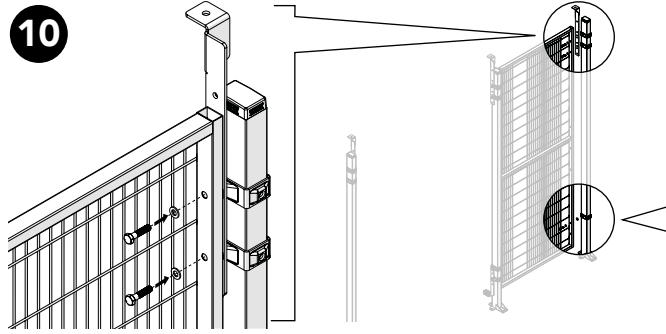

ASSEMBLY INSTRUCTION
– JUST FOLLOW ME

DOUBLE SLIDING DOOR SINGLE RAIL

KIT 36905530

Kit Double sliding door single rail 36905530

Art no: 88754646 ver. 002

Kit Sliding Door + Kit Bracket SMF

Kit Bracket SMF

Kit Sliding Door + Bag for kit 5530

Kit Sliding Door + Bag for kit 5530

Kit Bracket SMF

Kit Bracket SMF

Kit Bracket SMF

Art no: 89754646 ver: 002

Kit Sliding Door + Bag for kit 5530

Kit Bracket SMF

Kit Bracket SMF