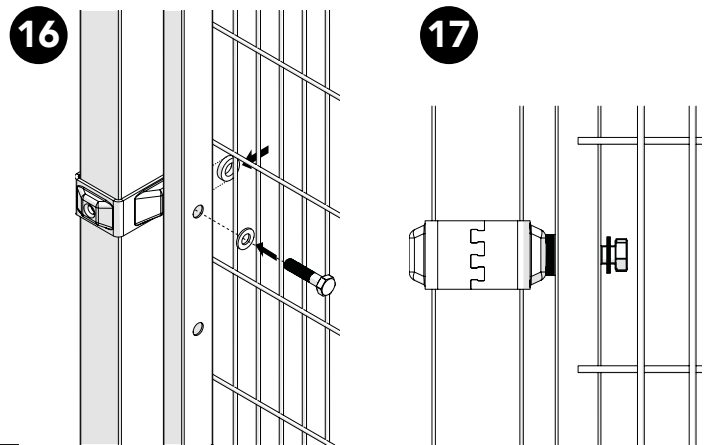

Kit Sliding Door + Bag for kit 5530