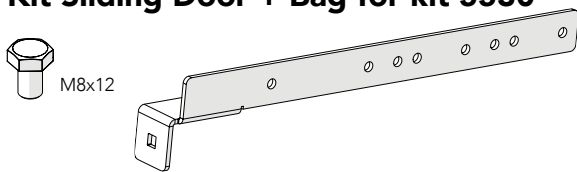

ASSEMBLY INSTRUCTION
– JUST FOLLOW ME

DOUBLE SLIDING DOOR SINGLE RAIL

KIT 36905530

Kit Double sliding door single rail 36905530

Art no: 88754646 ver. 002

Kit Sliding Door + Kit Bracket SMF

Kit Bracket SMF

Kit Sliding Door + Bag for kit 5530

Kit Sliding Door + Bag for kit 5530

Kit Bracket SMF

Kit Bracket SMF

Kit Bracket SMF

Art no: 89754646 ver: 002

Kit Sliding Door + Bag for kit 5530

Kit Bracket SMF

Kit Bracket SMF