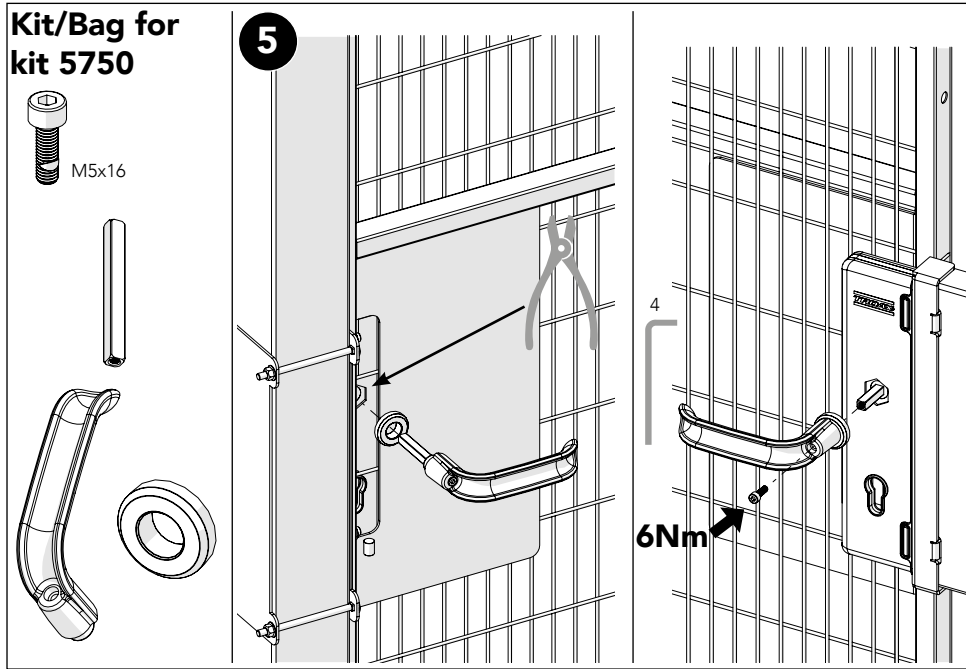

ASSEMBLY INSTRUCTION
- JUST FOLLOW ME

EC LOCK HINGED DOOR 80x80

KIT 36905750

Art no: 88754705 ver. 003

Art no: 88754705 ver. 003

Kit EC Lock Hinged Door 80x80

Art no: 88754705 ver. 003

NOT INCLUDED