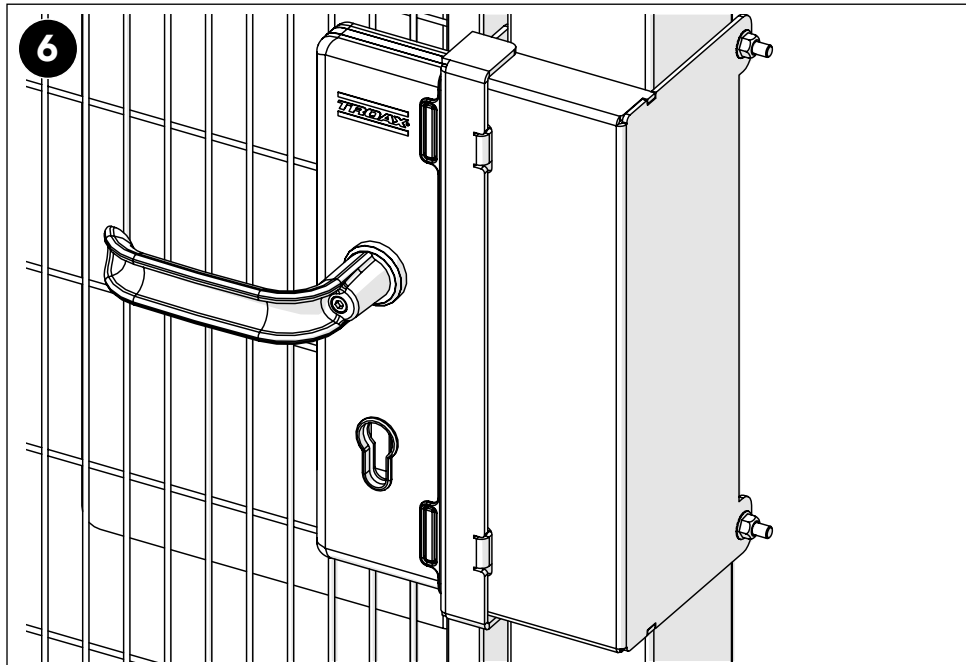

ASSEMBLY INSTRUCTION
- JUST FOLLOW ME

EC LOCK HINGED DOOR 80x80

KIT 36905750

Art no: 88754705 ver. 003

Art no: 88754705 ver. 003

Kit EC Lock Hinged Door 80x80

Art no: 88754705 ver. 003

NOT INCLUDED