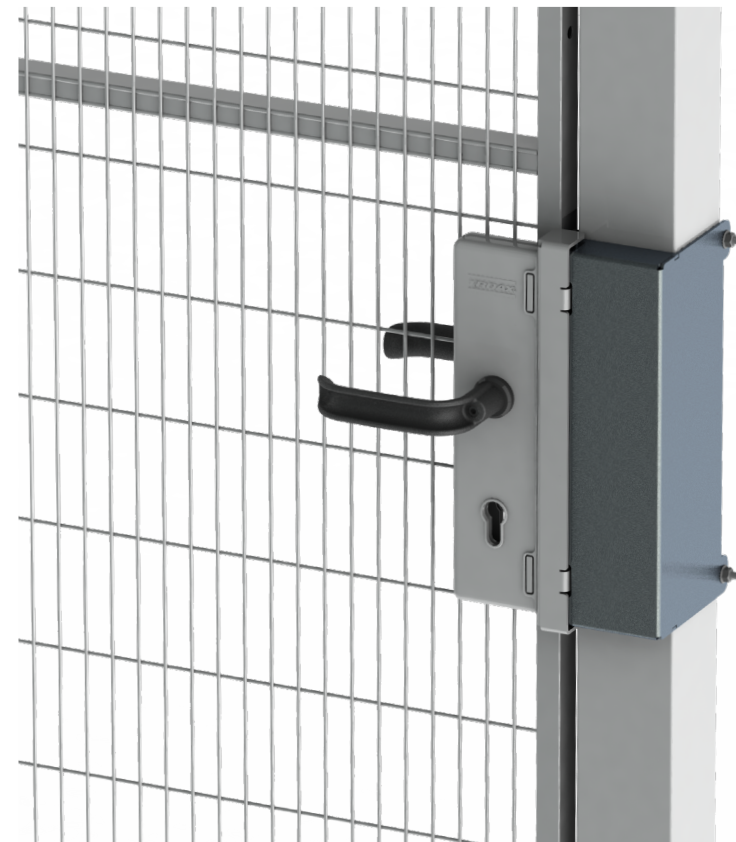

ASSEMBLY INSTRUCTION
- JUST FOLLOW ME

EC LOCK HINGED DOOR 80x80

KIT 36905750

Art no: 88754705 ver. 003

Art no: 88754705 ver. 003

Kit EC Lock Hinged Door 80x80

Art no: 88754705 ver. 003

NOT INCLUDED

Art no: 88754705 ver. 003