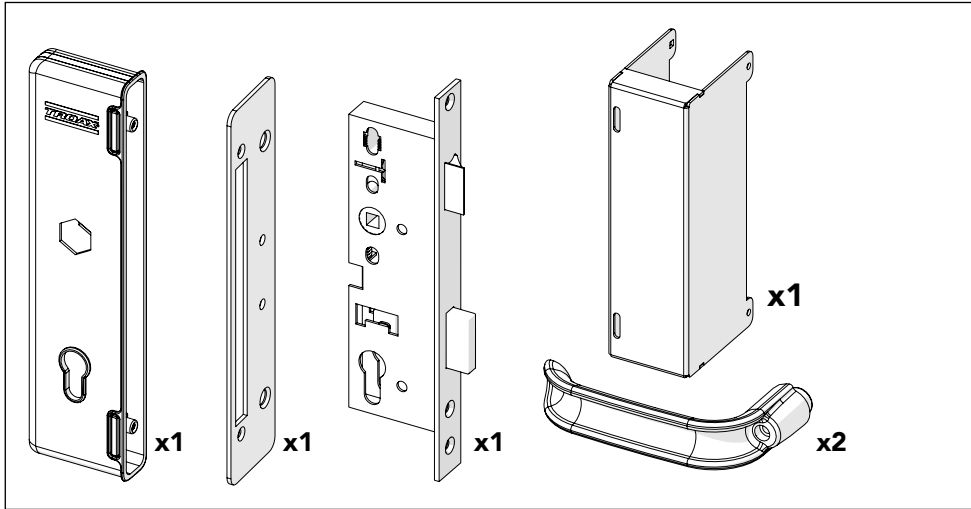

ASSEMBLY INSTRUCTION
- JUST FOLLOW ME

EC LOCK HINGED DOOR 80x80

KIT 36905750

Art no: 88754705 ver. 003

Art no: 88754705 ver. 003

Kit EC Lock Hinged Door 80x80

Art no: 88754705 ver. 003

NOT INCLUDED