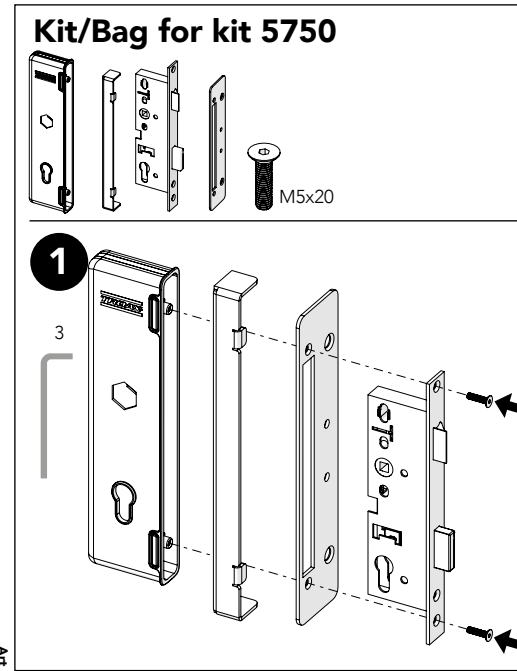

ASSEMBLY INSTRUCTION
- JUST FOLLOW ME

EC LOCK HINGED DOOR 80x80

KIT 36905750

Art no: 88754705 ver. 003

Art no: 88754705 ver. 003

Kit EC Lock Hinged Door 80x80

Art no: 88754705 ver. 003

NOT INCLUDED