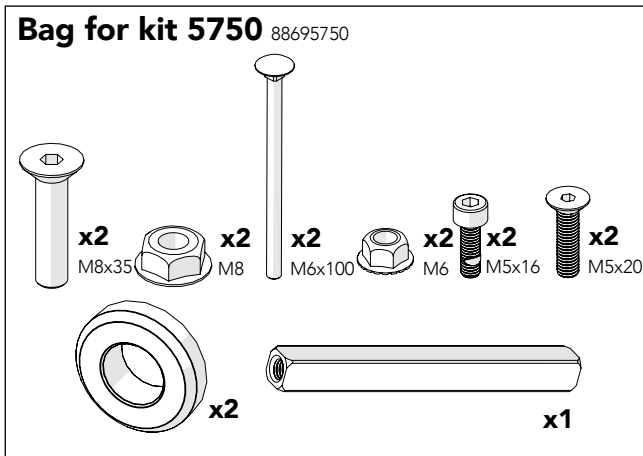

ASSEMBLY INSTRUCTION
- JUST FOLLOW ME

EC LOCK HINGED DOOR 80x80

KIT 36905750

Art no: 88754705 ver. 003

Art no: 88754705 ver. 003

Kit EC Lock Hinged Door 80x80

Art no: 88754705 ver. 003

NOT INCLUDED

Art no: 88754705 ver. 003