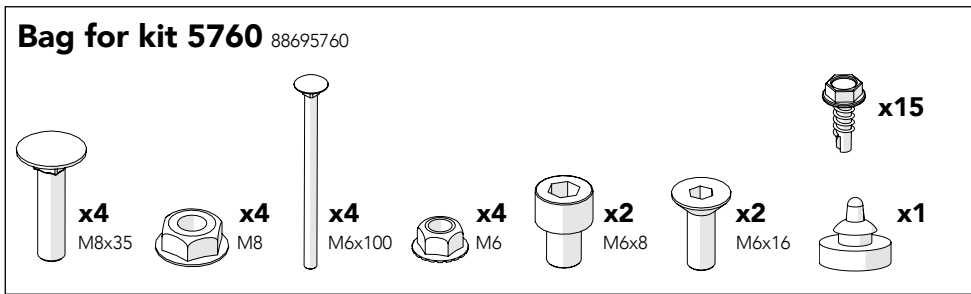

TROAX

Machine
guarding

EC Lock
Sliding Door
80x80

Kit 36905760

Art no: 88754704 ver. 01

Art no: 88754704 ver. 01

Print no: 201708-9395-EN

Kit EC Lock Double Sliding Door

Art no: 88754704, ver. 01