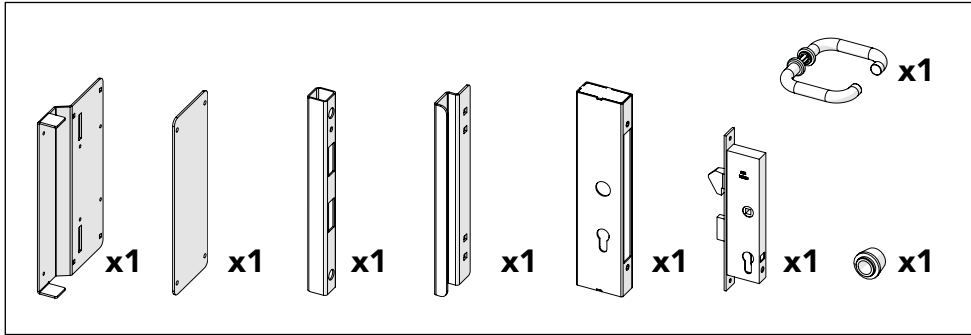

TROAX

Machine
guarding

EC Lock
Sliding Door
80x80

Kit 36905760

Art no: 88754704 ver. 01

Art no: 88754704 ver. 01

Print no: 201708-9395-EN

Kit EC Lock Double Sliding Door