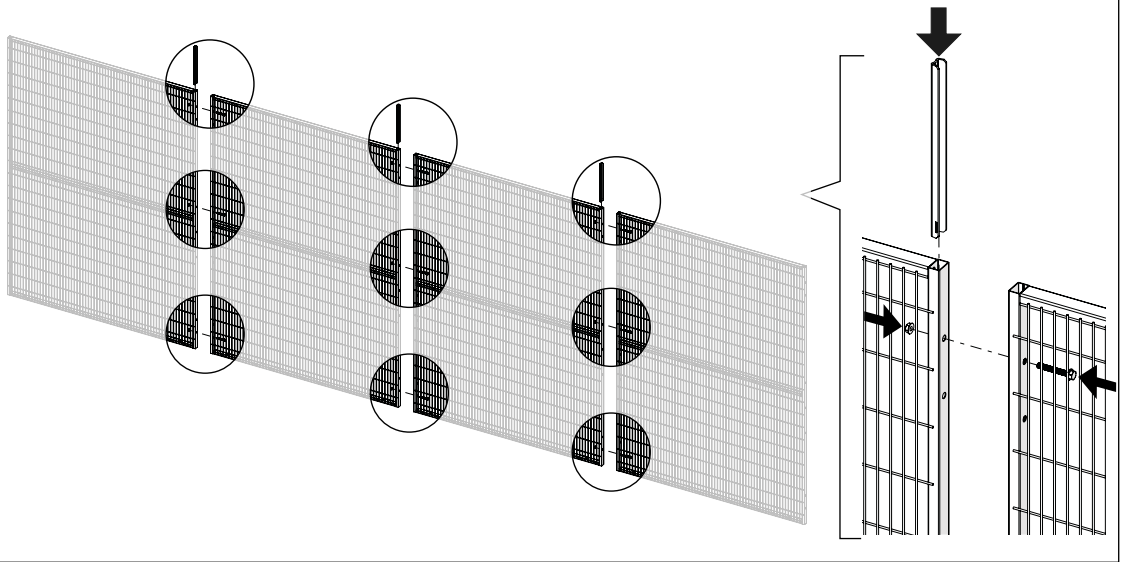

**Reinforcement Kit
6460 High Linear
+ Bag for kit 6460**

17