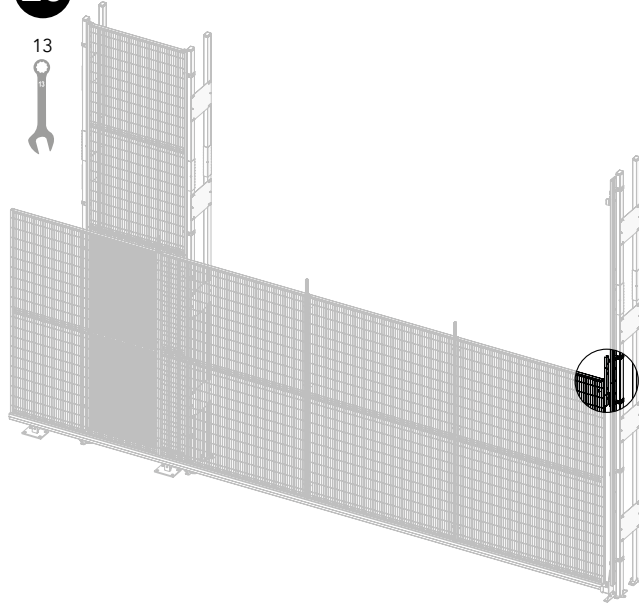

**Reinforcement Kit
6460 High Linear
+ Bag for kit 6460**

20