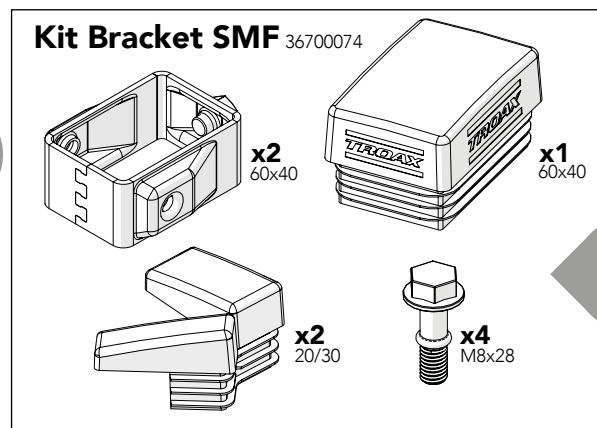

ASSEMBLY INSTRUCTION
– JUST FOLLOW ME

HIGH LINEAR SLIDING DOOR

KIT 36906460

High linear sliding door

Kit Bracket SmF

13

1

Kit Bracket SmF

M8x28

13

2

Kit Bracket SmF

13

3

Kit Bracket SmF

M8x28