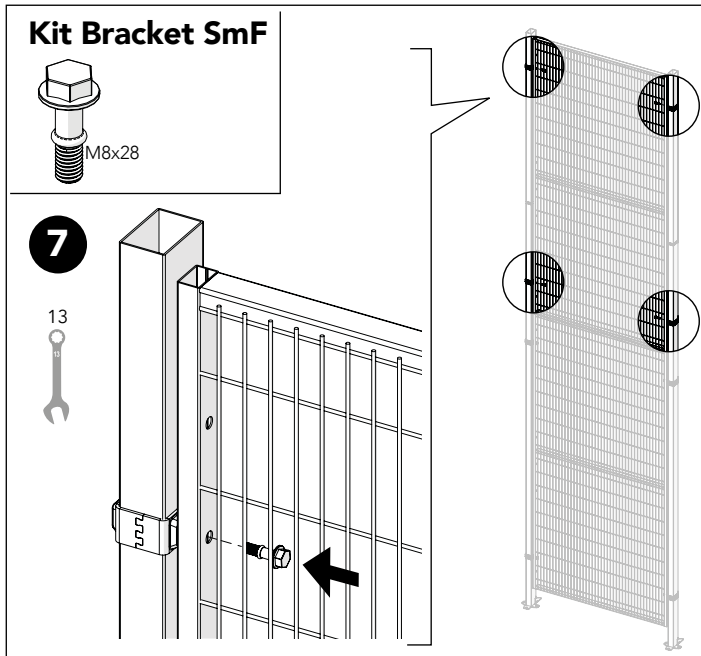

Art no: 88754750 ver. 005