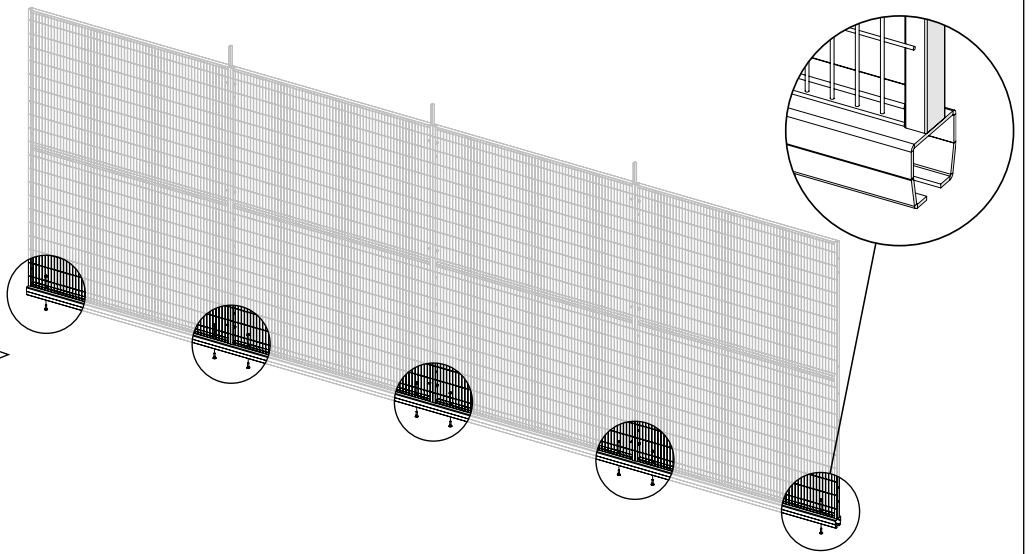

	A	B
3450 mm	2050	1250
4250 mm	2050	2050

**Reinforcement Kit
6460 High Linear
+ Bag for kit 6460**

17

Bag for kit 6430

18

Art no: 389754730 ver: 005

19

**Reinforcement Kit
6460 High Linear
+ Bag for kit 6460**