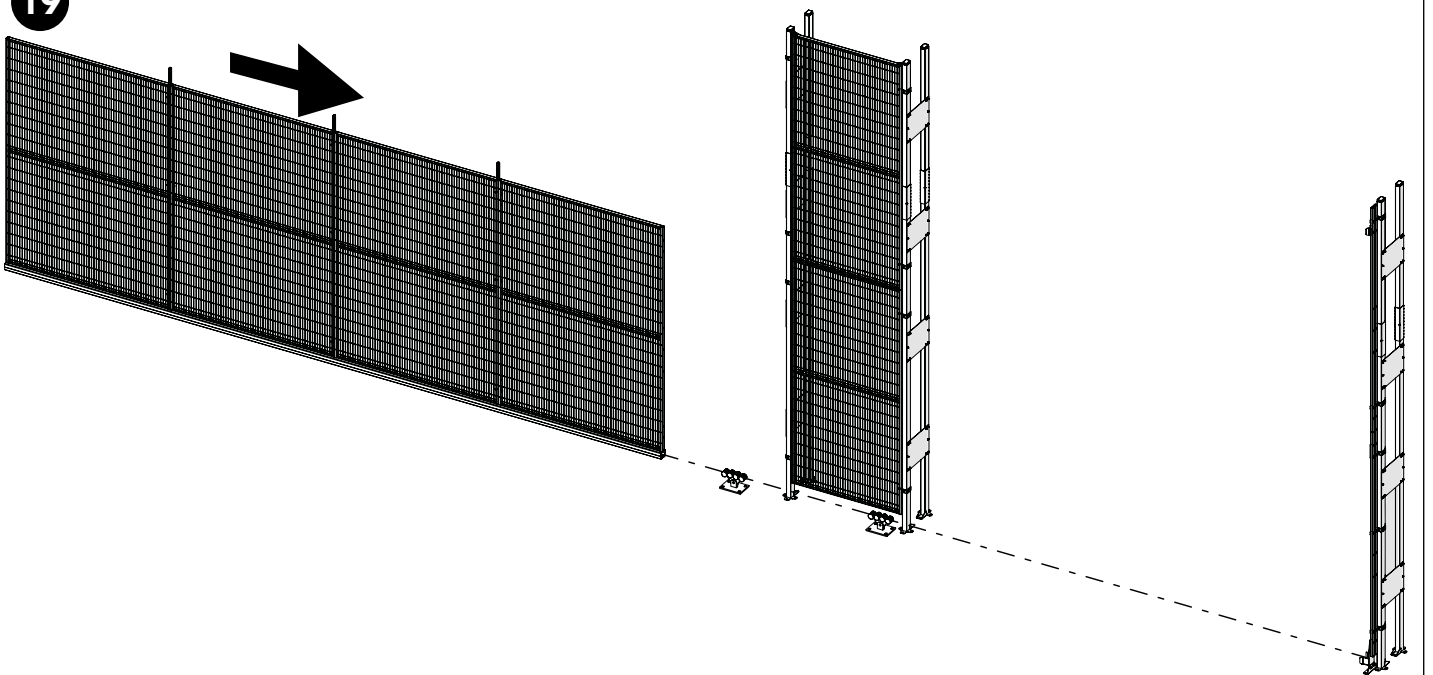

	A	B
3450 mm	2050	1250
4250 mm	2050	2050

**Reinforcement Kit
6460 High Linear
+ Bag for kit 6460**

17

Bag for kit 6430

18

Art no: 389754730 ver: 005

19

**Reinforcement Kit
6460 High Linear
+ Bag for kit 6460**