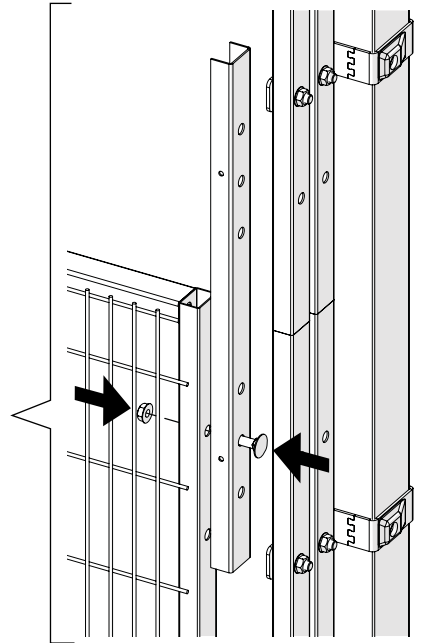

**Reinforcement Kit
6460 High Linear
+ Bag for kit 6460**

20