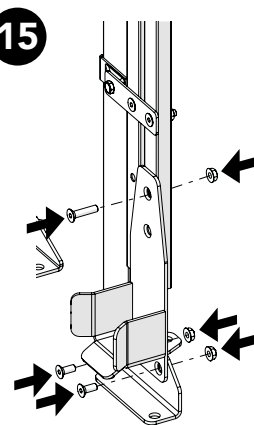

Kit 6430 Linear Sliding Door + Bag for kit 6430 + Kit Bracket SMF + Kit Extension bracket 60x40 + Bracket double post

11

12

13a

13b

14

15

Art no: 89754730 ver: 005