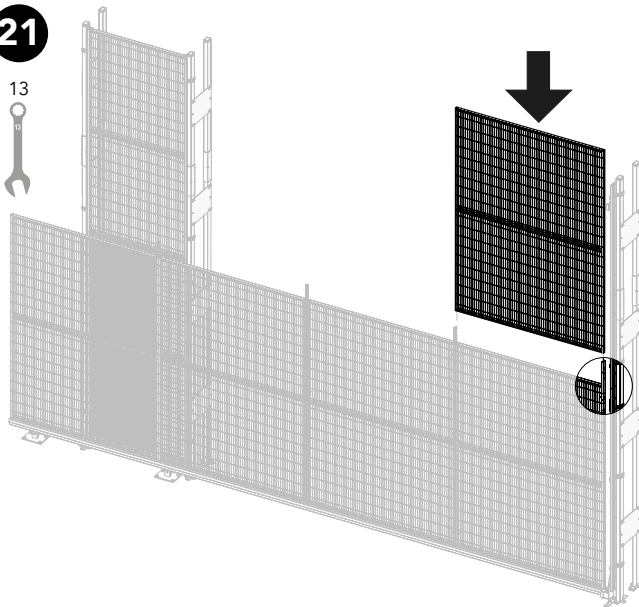

Bag for kit 6460

21