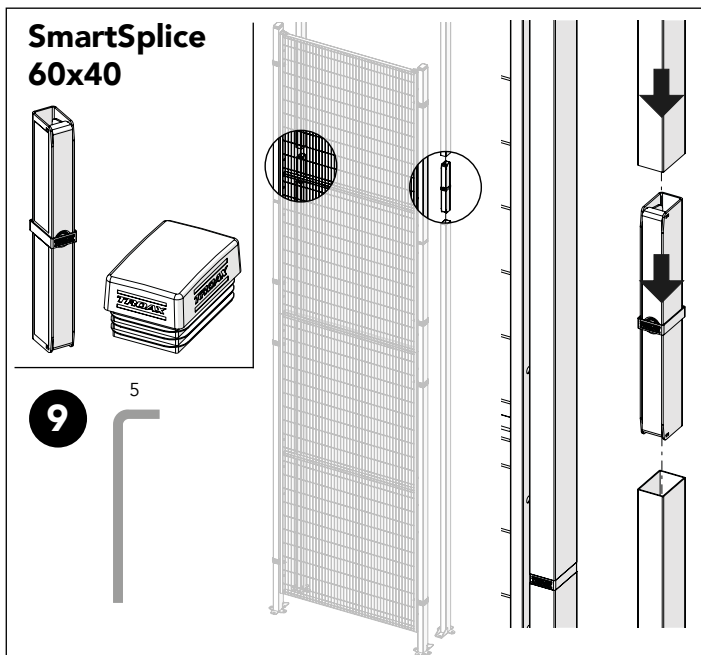

ASSEMBLY INSTRUCTION
– JUST FOLLOW ME

HIGH LINEAR SLIDING DOOR

KIT 36906460

High linear sliding door

Kit Bracket SmF

13

1

Kit Bracket SmF

M8x28

13

2

Kit Bracket SmF

13

3

Kit Bracket SmF

M8x28

13

4

Art no: 88754750 ver. 005

Kit 6430 Linear Sliding Door + Bag for kit 6430 + Kit Bracket SMF + Kit Extension bracket 60x40 + Bracket double post

11

12

13a

13b