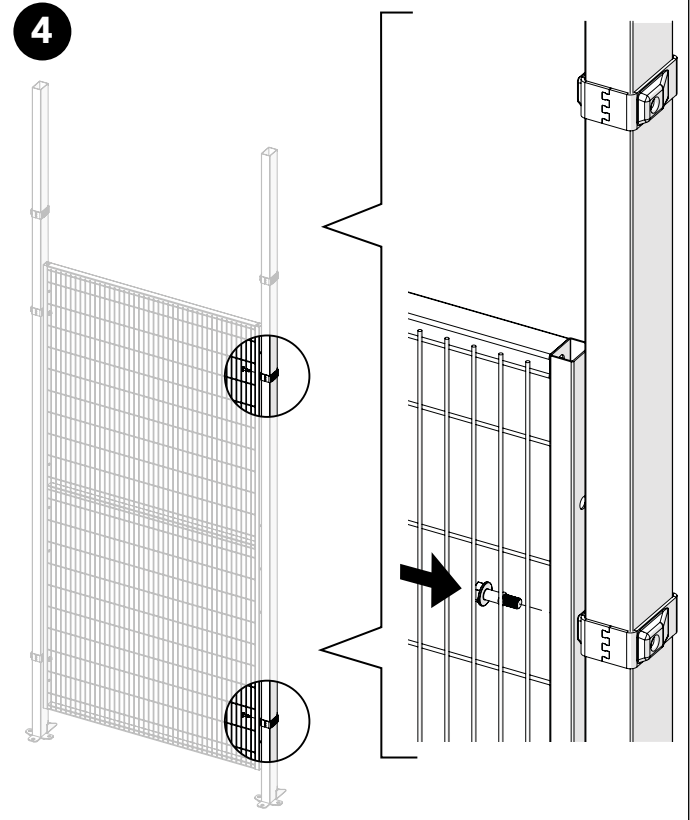

ASSEMBLY INSTRUCTION
– JUST FOLLOW ME

HIGH LINEAR SLIDING DOOR

KIT 36906460

High linear sliding door

Kit Bracket SmF

13

1

Kit Bracket SmF

M8x28

13

2

Kit Bracket SmF

13

3

Kit Bracket SmF

M8x28

13

4

Art no: 88754750 ver. 005

Kit 6430 Linear Sliding Door + Bag for kit 6430 + Kit Bracket SMF + Kit Extension bracket 60x40 + Bracket double post

11

12

13a

13b