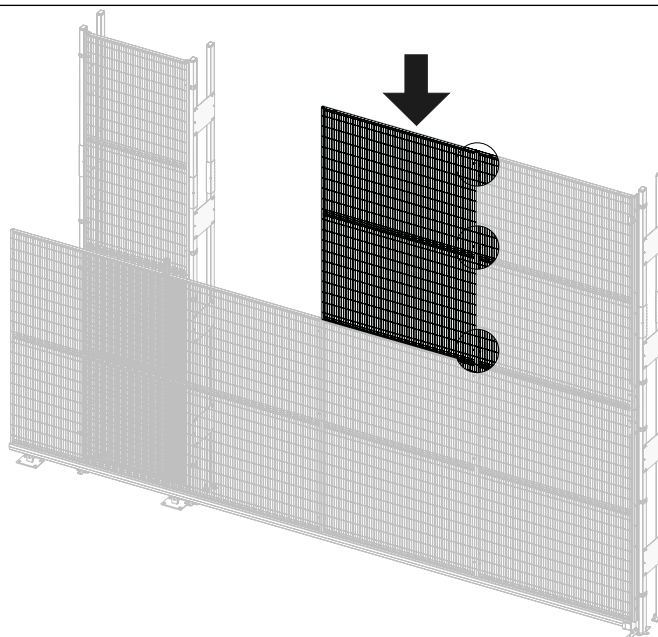

Bag for kit 6460

22

13

Art no: 88754750 ver. 005