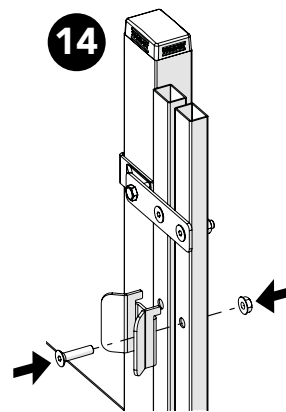

Kit 6430 Linear Sliding Door + Bag for kit 6430 + Kit Bracket SMF + Kit Extension bracket 60x40 + Bracket double post

11

12

13a

13b

14

15

Art no: 89754730 ver: 005