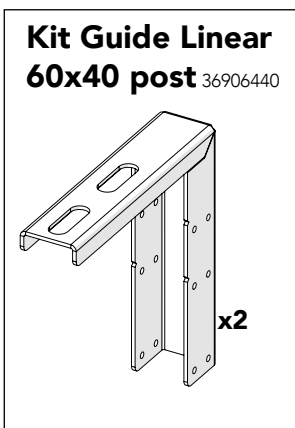

ASSEMBLY INSTRUCTION
– JUST FOLLOW ME

HIGH LINEAR SLIDING DOOR

KIT 36906460

High linear sliding door

Kit Bracket SmF

13

1

Kit Bracket SmF

M8x28

13

2

Kit Bracket SmF

13

3

Kit Bracket SmF

M8x28