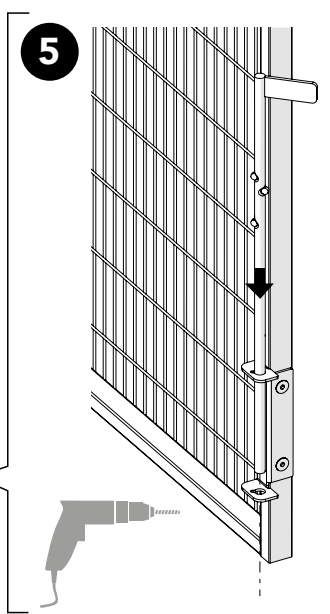

ASSEMBLY INSTRUCTION
– JUST FOLLOW ME

STRONG FIX DOUBLE HINGED DOOR

KIT 36908200

Kit Strong fix Double hinged door

Kit hinge Strong Fix 36908130

x2 M8
 x2 M8x35
 x2 20/30
 x1
 x2

Bag for kit 8200 88698200

x3 M8x35
 x3 M8
 x2 20/30
 x1
 x1

Art no: 88754540.ver. 002

Kit Strong Fix Double door 36908200

x1
 x1

Washer Spacer 36700067

Kit hinge Strong Fix

Kit hinge Strong Fix

Bag for kit 8200

Art no: 89754540 ver: 002

**Kit Strong Fix
Double door +
Bag for kit 8200**

Bolt + Washer spacer

Kit hinge Strong Fix

Art no: 8875440.ver. 002