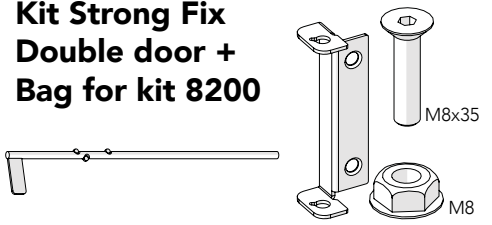

ASSEMBLY INSTRUCTION
– JUST FOLLOW ME

STRONG FIX DOUBLE HINGED DOOR

KIT 36908200

Kit Strong fix Double hinged door

Kit hinge Strong Fix 36908130

x2 M8
 x2 M8x35
 x2 20/30
 x1
 x2

Bag for kit 8200 88698200

x3 M8x35
 x3 M8
 x2 20/30
 x1
 x1

Art no: 88754540.ver. 002

Kit Strong Fix Double door 36908200

x1
 x1

Washer Spacer 36700067

Kit hinge Strong Fix

Kit hinge Strong Fix

Bag for kit 8200

Art no: 89754540 ver: 002

**Kit Strong Fix
Double door +
Bag for kit 8200**

Bolt + Washer spacer

Kit hinge Strong Fix

Art no: 8875440.ver. 002