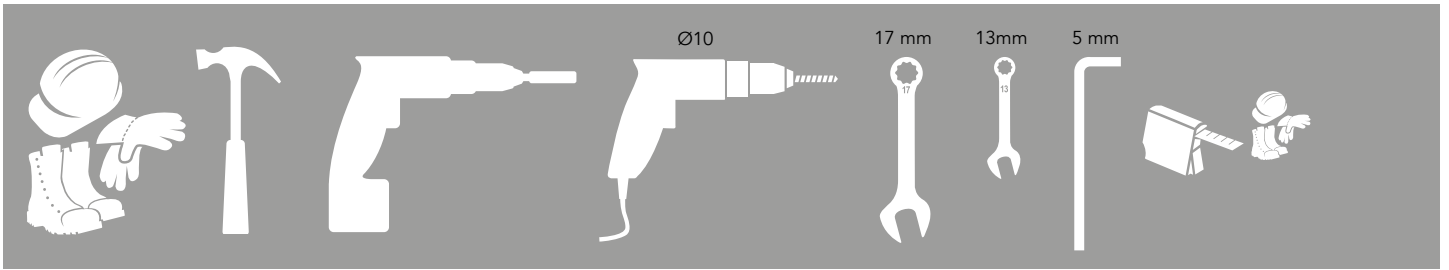

ASSEMBLY INSTRUCTION
– JUST FOLLOW ME

STRONG FIX DOUBLE HINGED DOOR

KIT 36908200

Kit Strong fix Double hinged door

Kit hinge Strong Fix 36908130

x2 M8
 x2 M8x35
 x2 20/30
 x1
 x2

Bag for kit 8200 88698200

x3 M8x35
 x3 M8
 x2 20/30
 x1
 x1