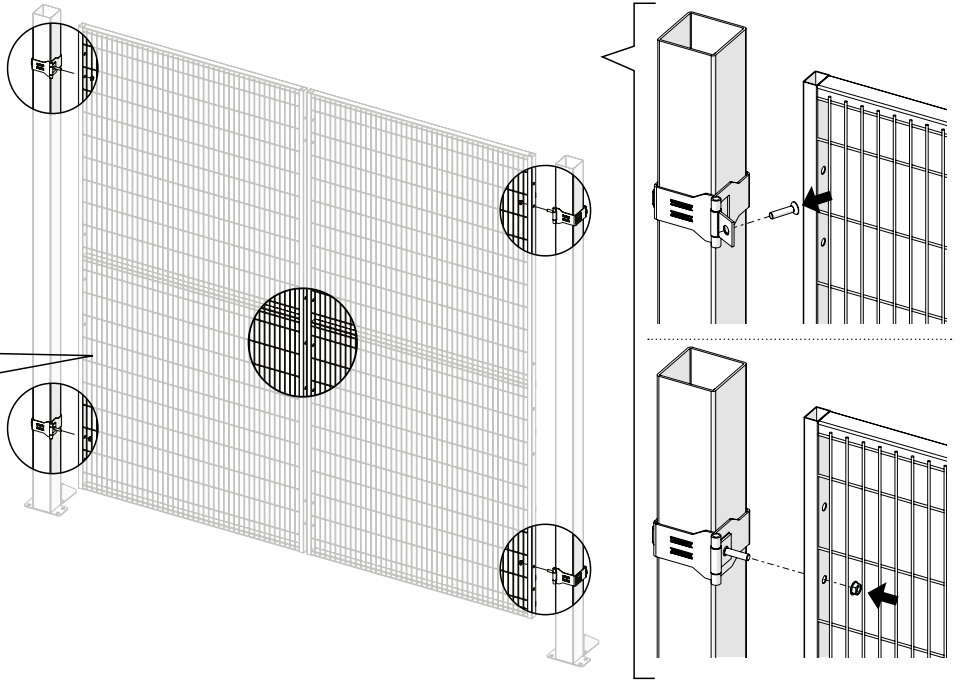

ASSEMBLY INSTRUCTION
– JUST FOLLOW ME

STRONG FIX DOUBLE HINGED DOOR

KIT 36908200

Kit Strong fix Double hinged door

Kit hinge Strong Fix 36908130

x2 M8
 x2 M8x35
 x2 20/30
 x1
 x2

Bag for kit 8200 88698200

x3 M8x35
 x3 M8
 x2 20/30
 x1
 x1

Art no: 88754540.ver. 002

Kit Strong Fix Double door 36908200

x1
 x1

Washer Spacer 36700067

Kit hinge Strong Fix

Kit hinge Strong Fix

Bag for kit 8200

Art no: 89754540 ver: 002