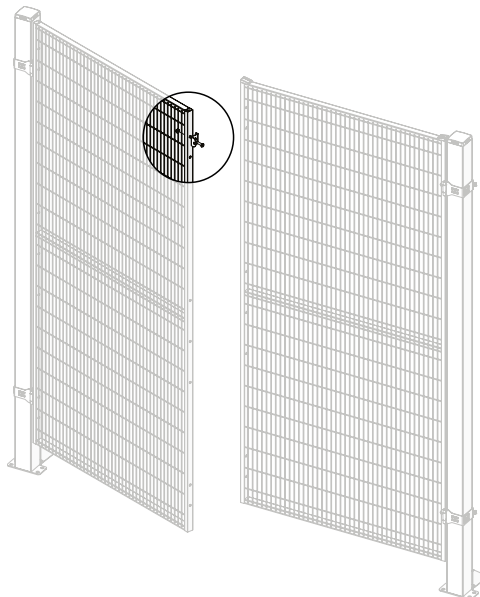

ASSEMBLY INSTRUCTION
– JUST FOLLOW ME

STRONG FIX DOUBLE HINGED DOOR

KIT 36908200

Kit Strong fix Double hinged door

Kit hinge Strong Fix 36908130

x2 M8
 x2 M8x35
 x2 20/30
 x1
 x2

Bag for kit 8200 88698200

x3 M8x35
 x3 M8
 x2 20/30
 x1
 x1

Art no: 88754540.ver. 002

Kit Strong Fix Double door 36908200

x1
 x1

Washer Spacer 36700067

Kit hinge Strong Fix

Kit hinge Strong Fix

Bag for kit 8200

Art no: 89754540 ver: 002

**Kit Strong Fix
Double door +
Bag for kit 8200**

Bolt + Washer spacer

Kit hinge Strong Fix

Art no: 8875440.ver. 002