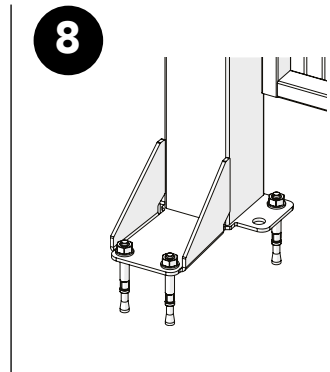

ASSEMBLY INSTRUCTION
– JUST FOLLOW ME

STRONG FIX DOUBLE HINGED DOOR

KIT 36908200

Kit Strong fix Double hinged door

Kit hinge Strong Fix 36908130

x2 M8
 x2 M8x35
 x2 20/30
 x1
 x2

Bag for kit 8200 88698200

x3 M8x35
 x3 M8
 x2 20/30
 x1
 x1

Art no: 88754540.ver. 002

Kit Strong Fix Double door 36908200

x1
 x1

Washer Spacer 36700067

Kit hinge Strong Fix

Kit hinge Strong Fix

Bag for kit 8200

Art no: 89754540 ver: 002

**Kit Strong Fix
Double door +
Bag for kit 8200**

Bolt + Washer spacer

Kit hinge Strong Fix

Art no: 8875440.ver. 002