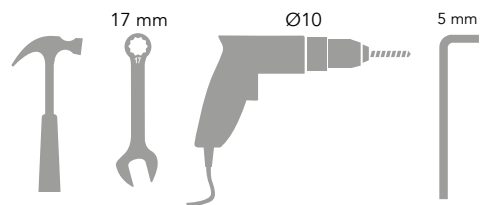

Bolt + Washer spacer