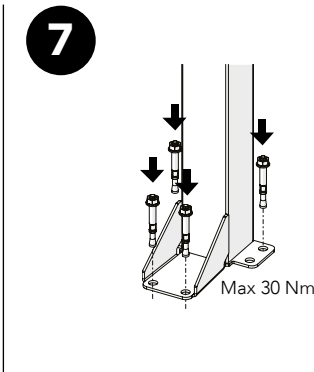

ASSEMBLY INSTRUCTION
– JUST FOLLOW ME

STRONG FIX DOUBLE HINGED DOOR

KIT 36908200

Kit Strong fix Double hinged door

Kit hinge Strong Fix 36908130

x2 M8
 x2 M8x35
 x2 20/30
 x1
 x2

Bag for kit 8200 88698200

x3 M8x35
 x3 M8
 x2 20/30
 x1
 x1

Art no: 88754540.ver. 002

Kit Strong Fix Double door 36908200

x1
 x1

Washer Spacer 36700067

Kit hinge Strong Fix

Kit hinge Strong Fix

Bag for kit 8200

Art no: 89754540 ver: 002

**Kit Strong Fix
Double door +
Bag for kit 8200**

Bolt + Washer spacer

Kit hinge Strong Fix

Art no: 8875440.ver. 002