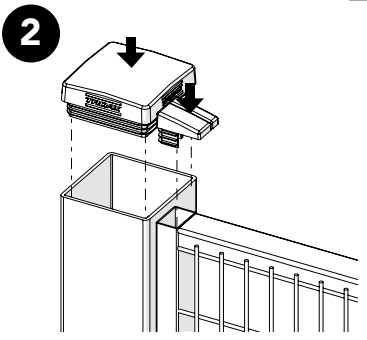

Art no: 88754540.ver. 002

Kit Strong Fix Double door 36908200

x1
 x1

Washer Spacer 36700067

Kit hinge Strong Fix

Kit hinge Strong Fix

Bag for kit 8200

Art no: 89754540 ver: 002

**Kit Strong Fix
Double door +
Bag for kit 8200**

Bolt + Washer spacer

Kit hinge Strong Fix

Art no: 8875440.ver. 002