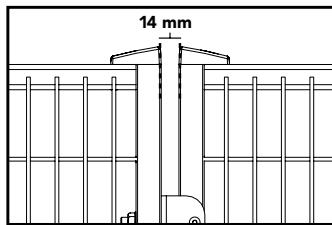

Bolt + Washer spacer