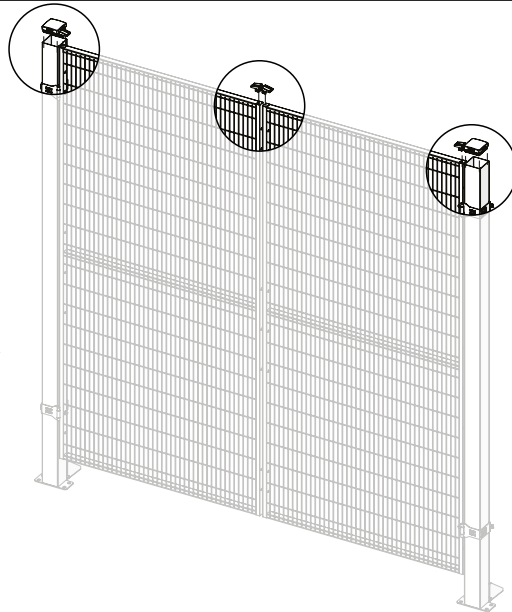

ASSEMBLY INSTRUCTION
– JUST FOLLOW ME

STRONG FIX DOUBLE HINGED DOOR

KIT 36908200

Kit Strong fix Double hinged door

Kit hinge Strong Fix 36908130

x2 M8
 x2 M8x35
 x2 20/30
 x1
 x2

Bag for kit 8200 88698200

x3 M8x35
 x3 M8
 x2 20/30
 x1
 x1

Art no: 88754540.ver. 002

Kit Strong Fix Double door 36908200

x1
 x1

Washer Spacer 36700067

Kit hinge Strong Fix

Kit hinge Strong Fix

Bag for kit 8200

Art no: 89754540 ver: 002

**Kit Strong Fix
Double door +
Bag for kit 8200**

Bolt + Washer spacer

Kit hinge Strong Fix

Art no: 8875440.ver. 002