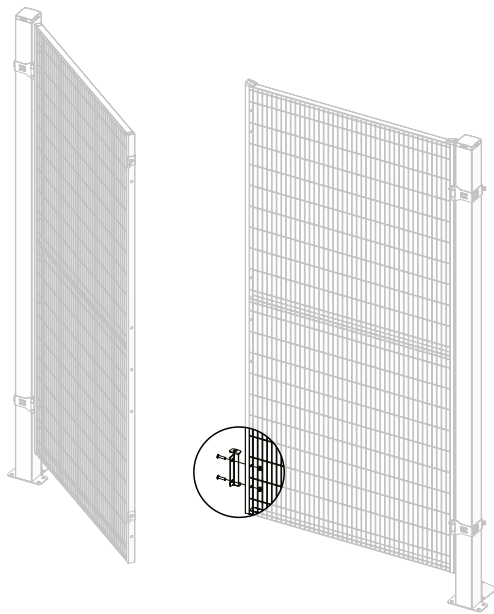

ASSEMBLY INSTRUCTION
– JUST FOLLOW ME

STRONG FIX DOUBLE HINGED DOOR

KIT 36908200

Kit Strong fix Double hinged door

Kit hinge Strong Fix 36908130

x2 M8
 x2 M8x35
 x2 20/30
 x1
 x2

Bag for kit 8200 88698200

x3 M8x35
 x3 M8
 x2 20/30
 x1
 x1

Art no: 88754540.ver. 002

Kit Strong Fix Double door 36908200

x1
 x1

Washer Spacer 36700067

Kit hinge Strong Fix

Kit hinge Strong Fix

Bag for kit 8200

Art no: 89754540 ver: 002

**Kit Strong Fix
Double door +
Bag for kit 8200**

Bolt + Washer spacer

Kit hinge Strong Fix

Art no: 8875440.ver. 002