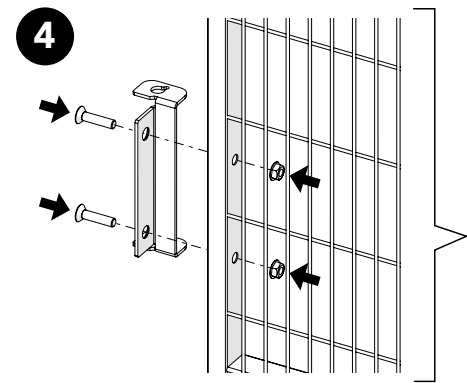

ASSEMBLY INSTRUCTION
– JUST FOLLOW ME

STRONG FIX DOUBLE HINGED DOOR

KIT 36908200

Kit Strong fix Double hinged door

Kit hinge Strong Fix 36908130

x2 M8
 x2 M8x35
 x2 20/30
 x1
 x2

Bag for kit 8200 88698200

x3 M8x35
 x3 M8
 x2 20/30
 x1
 x1

Art no: 88754540.ver. 002

Kit Strong Fix Double door 36908200

x1
 x1

Washer Spacer 36700067

Kit hinge Strong Fix

Kit hinge Strong Fix

Bag for kit 8200

Art no: 89754540 ver: 002

**Kit Strong Fix
Double door +
Bag for kit 8200**

Bolt + Washer spacer

Kit hinge Strong Fix

Art no: 8875440.ver. 002