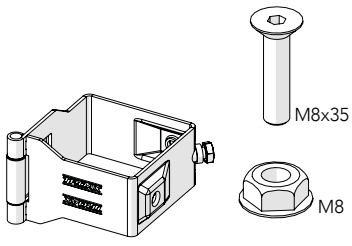

ASSEMBLY INSTRUCTION
– JUST FOLLOW ME

STRONG FIX DOUBLE HINGED DOOR

KIT 36908200

Kit Strong fix Double hinged door

Kit hinge Strong Fix 36908130

x2 M8
 x2 M8x35
 x2 20/30
 x1
 x2

Bag for kit 8200 88698200

x3 M8x35
 x3 M8
 x2 20/30
 x1
 x1

Art no: 88754540.ver. 002

Kit Strong Fix Double door 36908200

x1
 x1

Washer Spacer 36700067

Kit hinge Strong Fix

Kit hinge Strong Fix

Bag for kit 8200

Art no: 89754540 ver: 002

**Kit Strong Fix
Double door +
Bag for kit 8200**

Bolt + Washer spacer

Kit hinge Strong Fix

Art no: 8875440.ver. 002