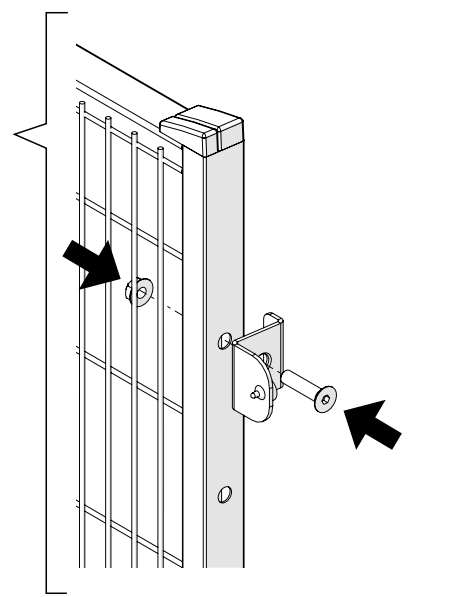

ASSEMBLY INSTRUCTION
– JUST FOLLOW ME

STRONG FIX DOUBLE HINGED DOOR

KIT 36908200

Kit Strong fix Double hinged door

Kit hinge Strong Fix 36908130

x2 M8
 x2 M8x35
 x2 20/30
 x1
 x2

Bag for kit 8200 88698200

x3 M8x35
 x3 M8
 x2 20/30
 x1
 x1

Art no: 88754540.ver. 002

Kit Strong Fix Double door 36908200

x1
 x1

Washer Spacer 36700067

Kit hinge Strong Fix

Kit hinge Strong Fix

Bag for kit 8200

Art no: 89754540 ver: 002

**Kit Strong Fix
Double door +
Bag for kit 8200**

Bolt + Washer spacer

Kit hinge Strong Fix

Art no: 8875440.ver. 002