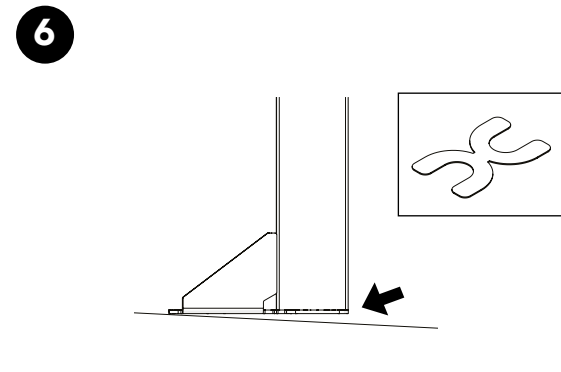

**Kit Strong Fix
Double door +
Bag for kit 8200**

Bolt + Washer spacer

Kit hinge Strong Fix

Art no: 8875440.ver. 002