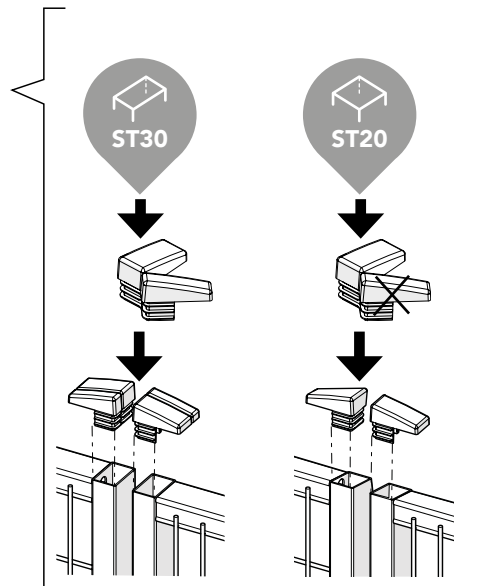

ASSEMBLY INSTRUCTION
– JUST FOLLOW ME

STRONG FIX DOUBLE HINGED DOOR

KIT 36908200

Kit Strong fix Double hinged door

Kit hinge Strong Fix 36908130

x2 M8
 x2 M8x35
 x2 20/30
 x1
 x2

Bag for kit 8200 88698200

x3 M8x35
 x3 M8
 x2 20/30
 x1
 x1

Art no: 88754540.ver. 002

Kit Strong Fix Double door 36908200

x1
 x1

Washer Spacer 36700067

Kit hinge Strong Fix

Kit hinge Strong Fix

Bag for kit 8200

Art no: 89754540 ver: 002

**Kit Strong Fix
Double door +
Bag for kit 8200**

Bolt + Washer spacer

Kit hinge Strong Fix

Art no: 8875440.ver. 002